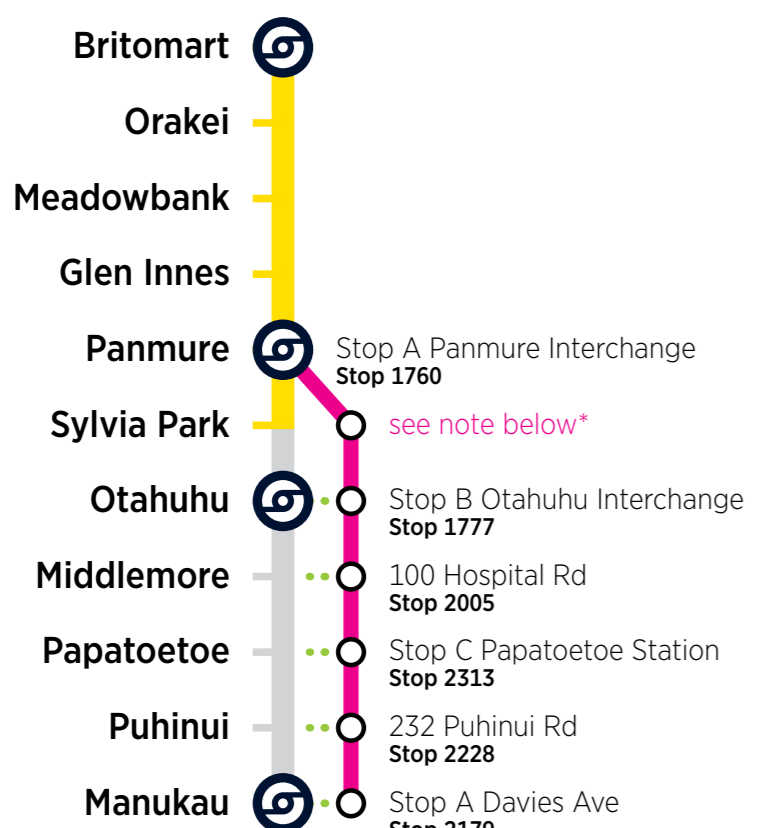

Towards Manukau

* Rail buses do not stop at Sylvia Park. For travel to stations between Panmure and Manukau, catch the train to Panmure and transfer to a Rail Bus.

STATION	Britomart	Orakei	Meadowbank	Glen Innes	Panmure Train Arrive	Panmure Rail Bus depart	Sylvia Park Train end	Otahuhu	Middlemore	Papatoetoe	Puhinui	Manukau
RAIL BUS STOP	-	-	-	-	-	Stop A Panmure Interchange Stop 1760	-	Stop B Otahuhu Interchange Stop 1777	100 Hospital Rd Stop 2005	Stop C Papatoetoe Station Stop 2313	232 Puhinui Rd Stop 2228	Stop A Davies Ave Sop 2719
RBE	06:26	06:32	06:34	06:38	06:41	06:50	06:44	07:08	07:13	07:18	07:23	07:30
RBE	06:46	06:52	06:54	06:58	07:01	07:10	07:04	07:28	07:33	07:38	07:43	07:50
RBE	07:06	07:12	07:14	07:18	07:21	07:30	07:24	07:48	07:53	07:58	08:03	08:10
RBE	07:26	07:32	07:34	07:38	07:41	07:50	07:44	08:08	08:13	08:18	08:23	08:30
RBE	07:46	07:52	07:54	07:58	08:01	08:10	08:04	08:28	08:33	08:38	08:43	08:50
Then at the following minutes past each hour												
RBE	:06	:12	:14	:18	:21	:30	:24	:48	:53	:58	:03	:10
RBE	:26	:32	:34	:38	:41	:50	:44	:08	:13	:18	:23	:30
RBE	:46	:52	:54	:58	:01	:10	:04	:28	:33	:38	:43	:50
Until												
RBE	18:06	18:12	18:14	18:18	18:21	18:30	18:24	18:48	18:53	18:58	19:03	19:10
RBE	18:26	18:32	18:34	18:38	18:41	18:50	18:44	19:08	19:13	19:18	19:23	19:30
RBE	18:46	18:52	18:54	18:58	19:01	19:10	19:04	19:28	19:33	19:38	19:43	19:50
RBE	19:16	19:22	19:24	19:28	19:31	19:40	19:34	19:58	20:03	20:08	20:13	20:20
RBE	19:46	19:52	19:54	19:58	20:01	20:10	20:04	20:28	20:33	20:38	20:43	20:50
RBE	20:16	20:22	20:24	20:28	20:31	20:40	20:34	20:58	21:03	21:08	21:13	21:20
RBE	20:46	20:52	20:54	20:58	21:01	21:10	21:04	21:28	21:33	21:38	21:43	21:50
RBE	21:16	21:22	21:24	21:28	21:31	21:40	21:34	21:58	22:03	22:08	22:13	22:20
RBE	21:46	21:52	21:54	21:58	22:01	22:10	22:04	22:28	22:33	22:38	22:43	22:50
RBE	22:16	22:22	22:24	22:28	22:31	22:40	22:34	22:58	23:03	23:08	23:13	23:20
RBE	22:46	22:52	22:54	22:58	23:01	23:10	23:04	23:28	23:33	23:38	23:43	23:50

RBE = Rail Bus Eastern Line

- Please make yourself visible to the bus driver and signal the driver to stop.
- You can use your AT HOP card on the Rail Bus or purchase a cash fare.
- Train tickets purchased at a train station will also be accepted on the Rail Bus.
- If using AT HOP, please remember to tag on and tag off on board the bus.
- Your AT HOP fare for combined bus and train trips will be calculated based on the start and end of the journey. The journey can use up to five bus or train trips within four hours, with a maximum transfer time of 30 minutes between each trip (excludes SkyBus services).
- Terms of use for AT HOP cards are available at AT.govt.nz/ATHOP.
- Rail Buses cannot accommodate mobility scooters, bicycles and large personal items.