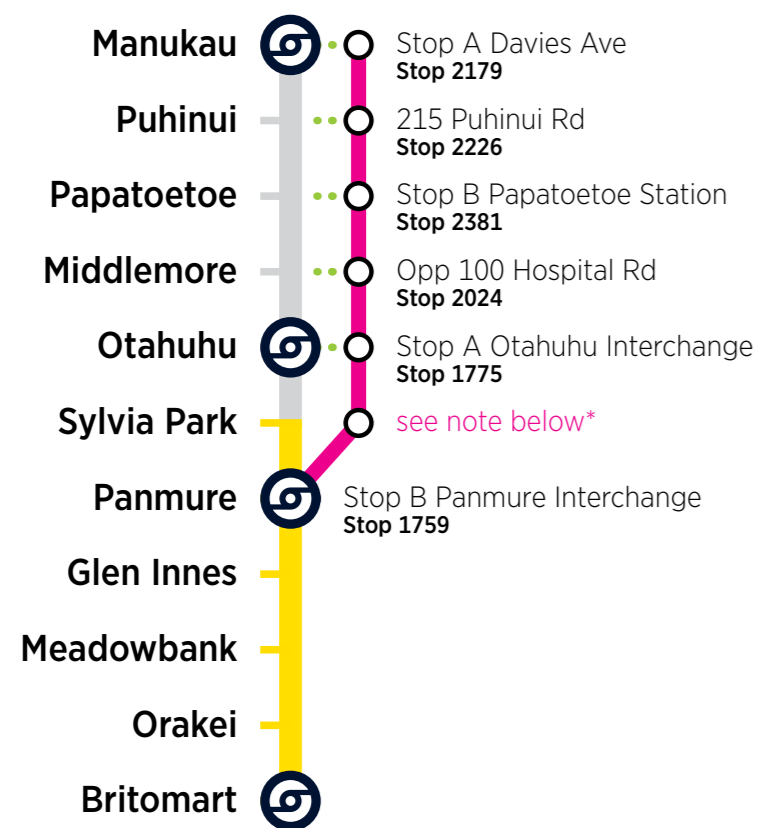

Eastern Line

Rail Bus & Train Timetable

Rail Buses replace some trains
Sunday 6 October 2019
Panmure – Manukau

Towards Britomart City Centre

* Rail buses do not stop at Sylvia Park. For travel to stations between Panmure and Britomart, catch a Rail Bus to Panmure and then transfer to a train.

STATION	Manukau	Puhinui	Papatoetoe	Middlemore	Otahuhu	Sylvia Park Train depart	Panmure Rail Bus arrive	Panmure Train depart	Glen Innes	Meadowbank	Orakei	Britomart
RAIL BUS STOP	Stop A, Davies Ave Sop 2719	215 Puhinui Rd Stop 2226	Stop B Papatoetoe Station Stop 2381	Opposite 100 Hospital Rd Stop 2024	Stop A Otahuhu Interchange Stop 1775	-	Stop B Panmure Interchange Stop 1759	-	-	-	-	-
RBE	06:04	06:11	06:16	06:21	06:26	06:51	06:44	06:54	06:57	07:00	07:03	07:10
RBE	06:24	06:31	06:36	06:41	06:46	07:11	07:04	07:14	07:17	07:20	07:23	07:30
RBE	06:44	06:51	06:56	07:01	07:06	07:31	07:24	07:34	07:37	07:40	07:43	07:50
RBE	07:04	07:11	07:16	07:21	07:26	07:51	07:44	07:54	07:57	08:00	08:03	08:10
RBE	07:24	07:31	07:36	07:41	07:46	08:11	08:04	08:14	08:17	08:20	08:23	08:30
RBE	07:44	07:51	07:56	08:01	08:06	08:31	08:24	08:34	08:37	08:40	08:43	08:50
Then at the following minutes past each hour												
RBE	:04	:11	:16	:21	:26	:51	:44	:54	:57	:00	:03	:10
RBE	:24	:31	:36	:41	:46	:11	:04	:14	:17	:20	:23	:30
RBE	:44	:51	:56	:01	:06	:31	:24	:34	:37	:40	:43	:50
Until												
RBE	18:04	18:11	18:16	18:21	18:26	18:51	18:44	18:54	19:57	20:00	20:03	20:10
RBE	18:34	18:41	18:46	18:51	18:56	19:21	19:14	19:24	19:27	19:30	19:33	19:40
RBE	19:04	19:11	19:16	19:21	19:26	19:51	19:44	19:54	19:57	20:00	20:03	20:10
RBE	19:34	19:41	19:46	19:51	19:56	20:21	20:14	20:24	20:27	20:30	20:33	20:40
RBE	20:04	20:11	20:16	20:21	20:26	20:51	20:44	20:54	20:57	21:00	21:03	21:10
RBE	20:34	20:41	20:46	20:51	20:56	21:21	21:14	21:24	21:27	21:30	21:33	21:40
RBE	21:04	21:11	21:16	21:21	21:26	21:51	21:44	21:54	21:57	22:00	22:03	22:10
RBE	21:34	21:41	21:46	21:51	21:56	22:21	22:14	22:24	22:27	22:30	22:33	22:40

RBE = Rail Bus Eastern Line