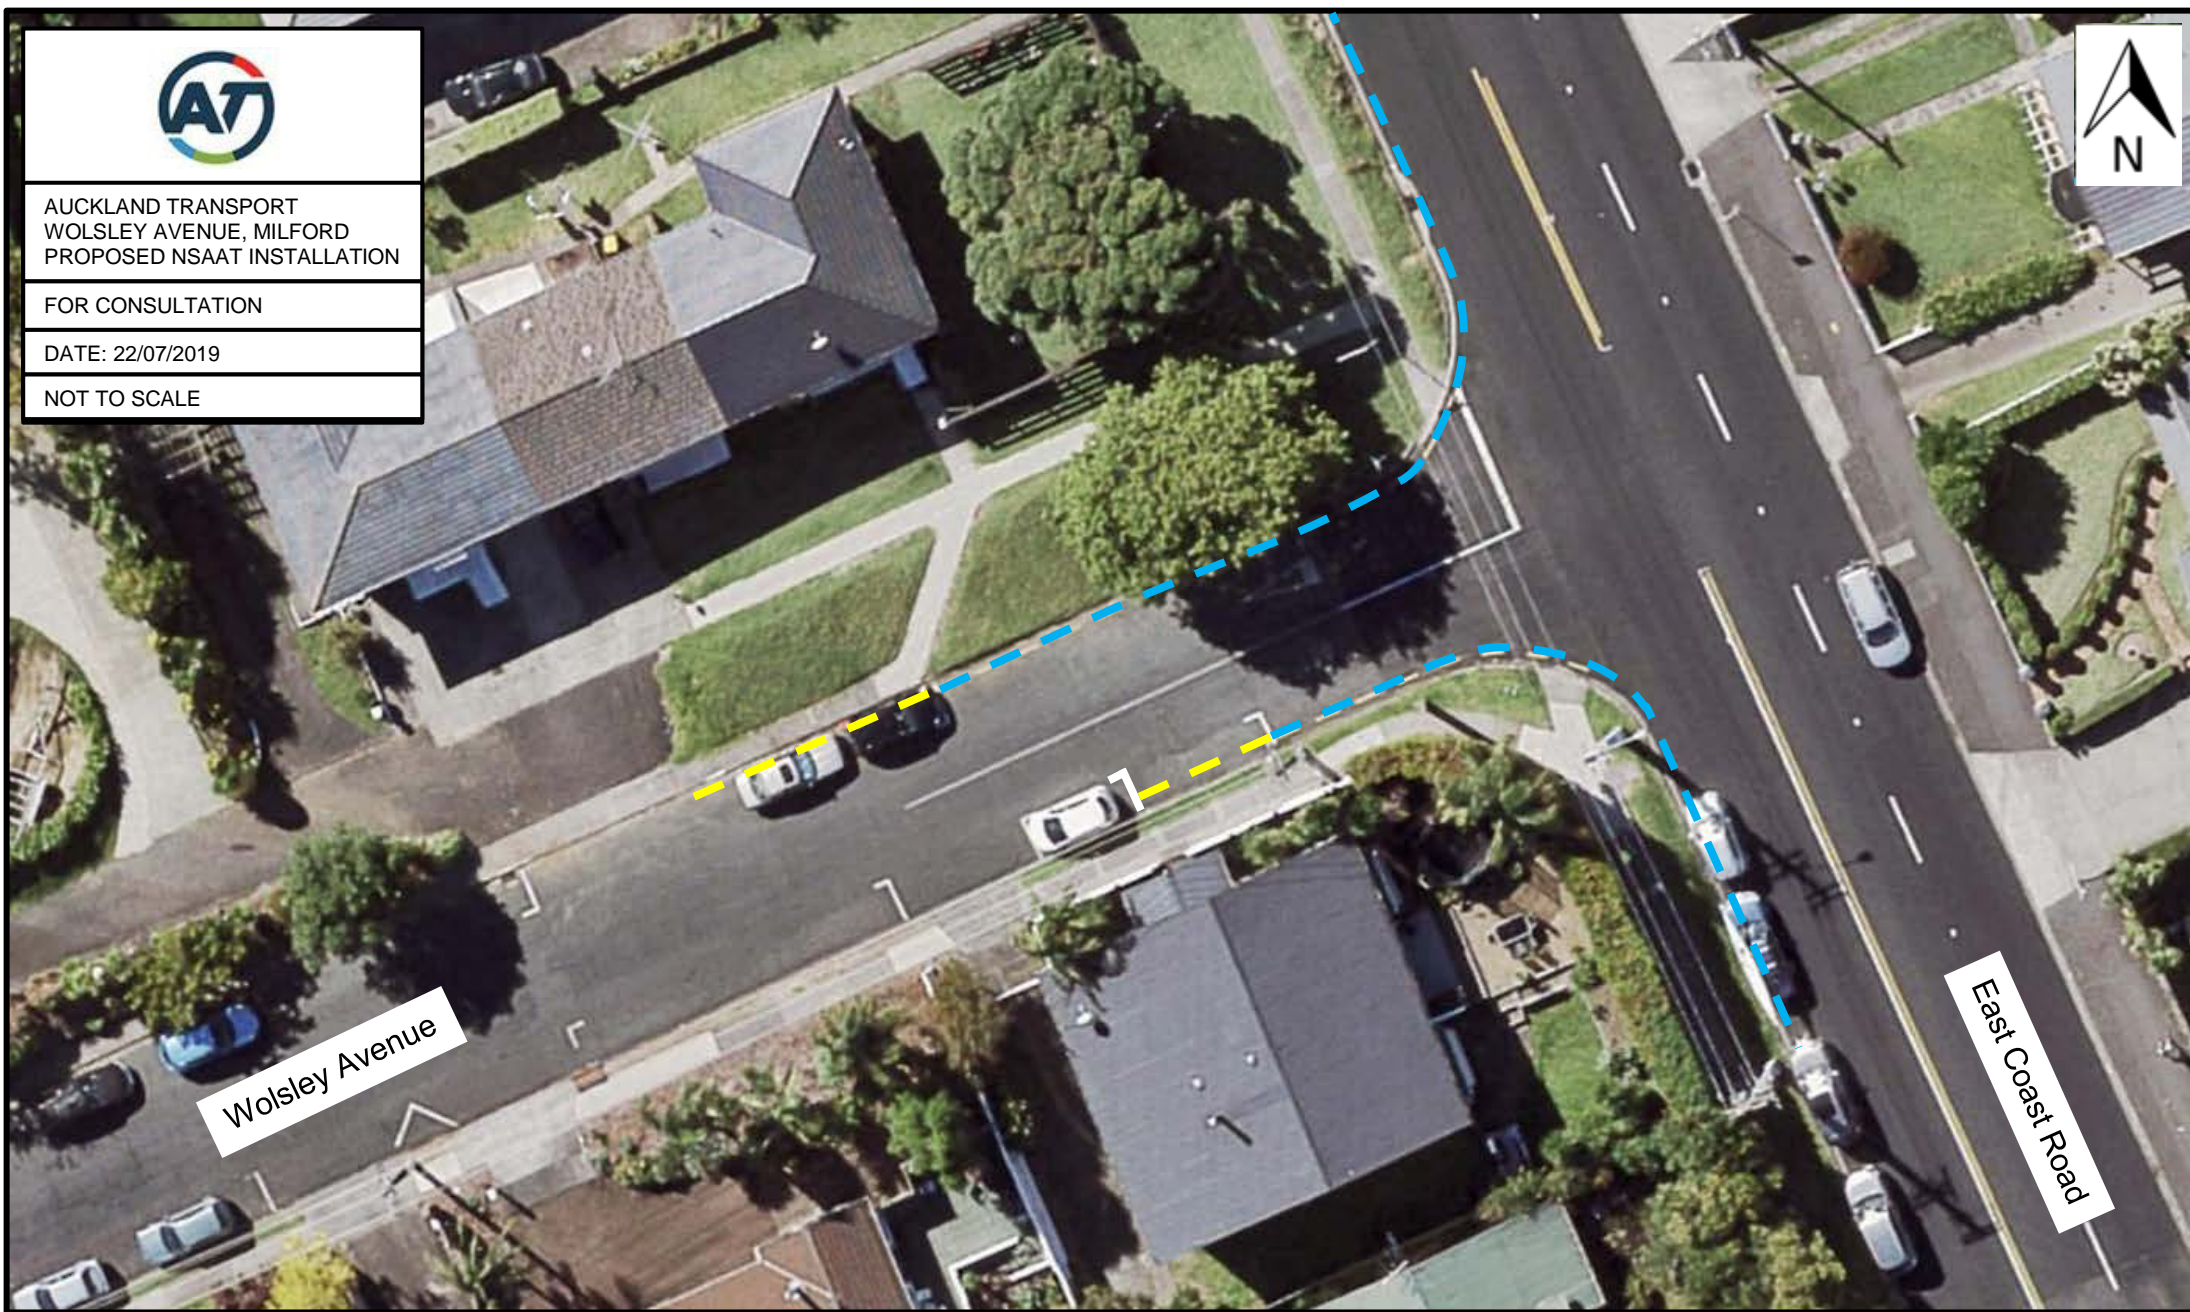

AUCKLAND TRANSPORT
WOLSLEY AVENUE, MILFORD
PROPOSED NSAAT INSTALLATION

FOR CONSULTATION

DATE: 22/07/2019

NOT TO SCALE

Wolsley Avenue

East Coast Road

Existing 'No Stopping At All Times' restrictions

New 'No Stopping At All Times' restrictions