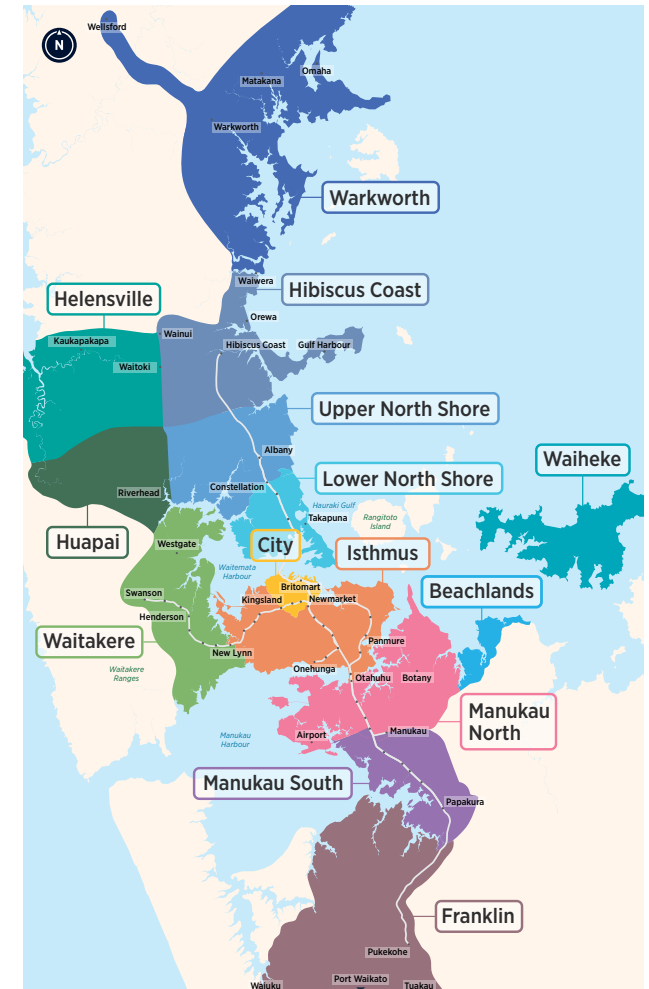

Airporter

Bus Timetable

380

Manukau Auckland Airport, Onehunga

Effective 22 September 2019

Fare Zones & Boundaries

- Warkworth
- Hibiscus Coast
- Upper North Shore
- Lower North Shore
- Helensville
- Huapai
- Waitakere
- City
- Isthmus
- Waiheke
- Manukau North
- Manukau South
- Franklin
- Beachlands

For more information on fares visit www.AT.govt.nz/fares

Auckland Airport

Travel Tip

Refer to the Southern Line train timetable for connections at Onehunga, Papatoetoe and the Eastern Line train timetable for connections at Manukau.

Legend	
	Bus route. 380
	Bus stop
	Direction of route

24 hr Clock

*Public holidays. On public holidays a Sunday timetable operates. When Waitangi Day (6 Feb) or Anzac Day (25 April) fall on a Saturday, normal Saturday timetables operate.

Over Christmas and the New Year, a reduced timetable may operate. If you're travelling during this time visit AT.govt.nz to plan your trip, or call 09 366 6400.

Route Map

Legend	
	Bus route 380
	Direction of route
	Key station or connection point
	Train line
	Train station