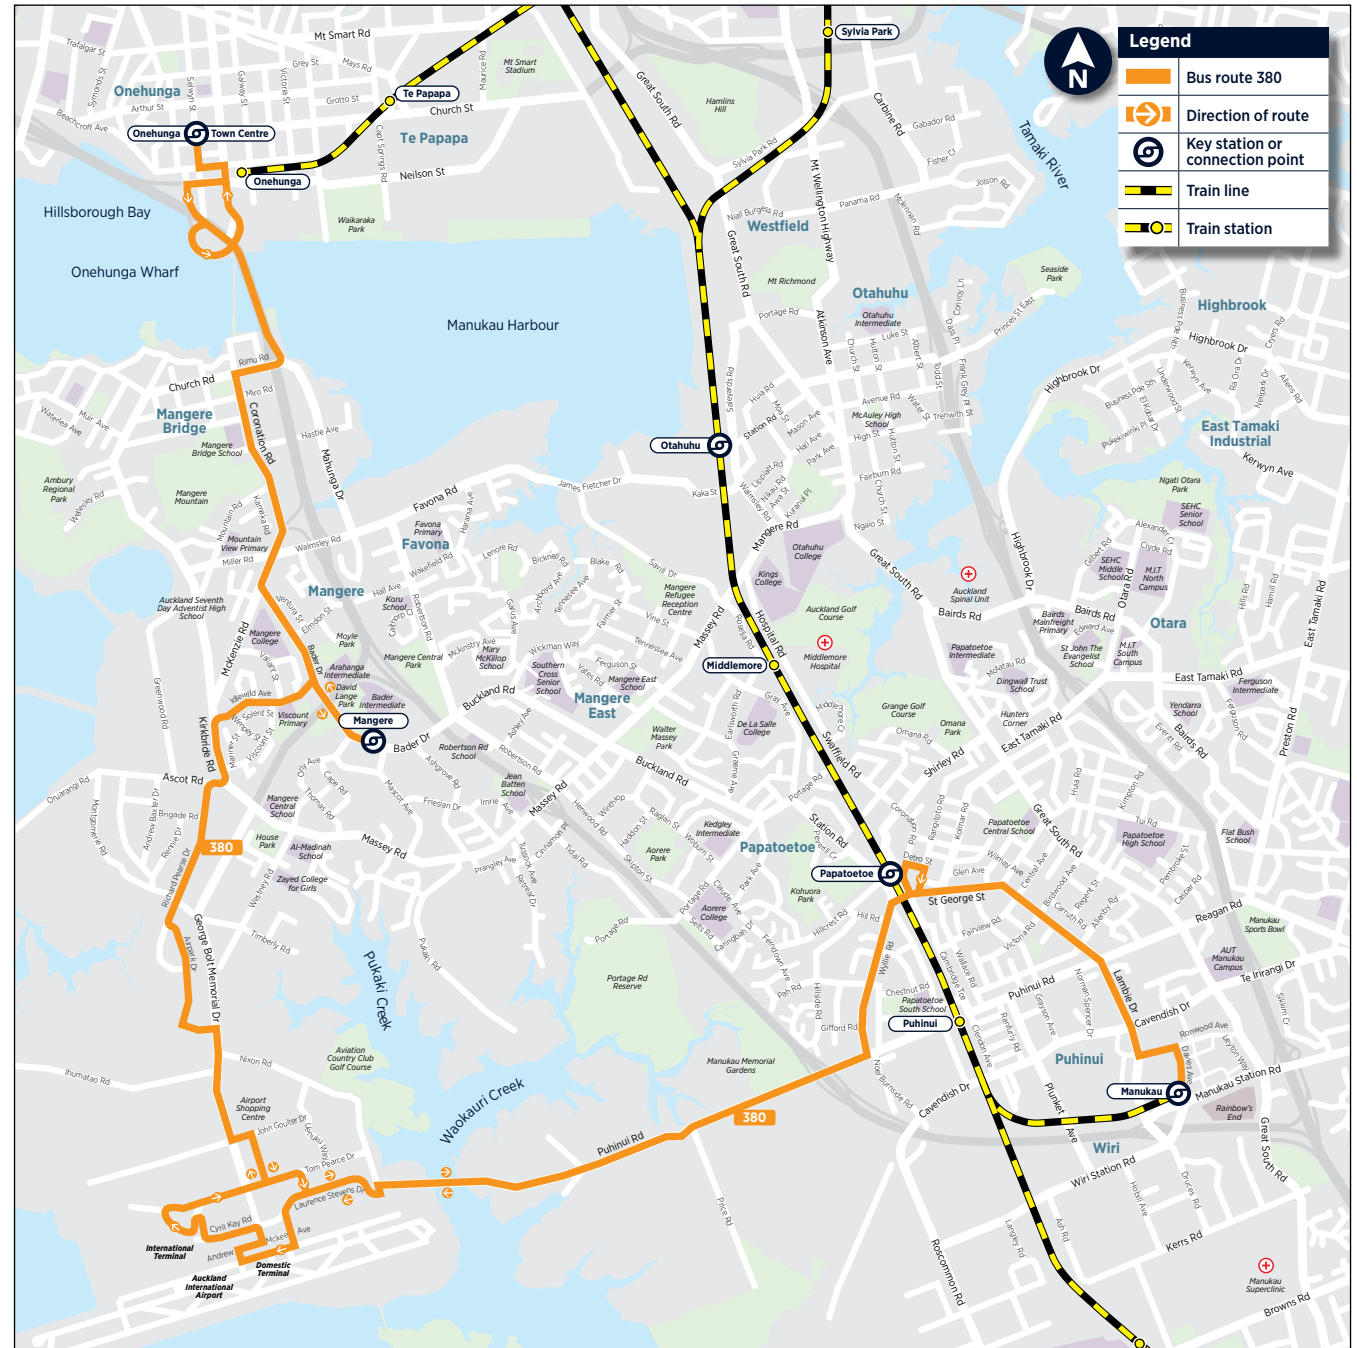

Airporter

Bus Timetable

380

Manukau Auckland Airport, Onehunga

Effective 22 September 2019

Fare Zones & Boundaries

- Warkworth
- Hibiscus Coast
- Upper North Shore
- Lower North Shore
- Helensville
- Huapai
- Waitakere
- City
- Isthmus
- Waiheke
- Manukau North
- Manukau South
- Franklin
- Beachlands

For more information on fares visit www.AT.govt.nz/fares

Auckland Airport

Travel Tip

Refer to the Southern Line train timetable for connections at Onehunga, Papatoetoe and the Eastern Line train timetable for connections at Manukau.

Legend	
	Bus route. 380
	Bus stop
	Direction of route

24 hr Clock

*Public holidays. On public holidays a Sunday timetable operates. When Waitangi Day (6 Feb) or Anzac Day (25 April) fall on a Saturday, normal Saturday timetables operate.

Over Christmas and the New Year, a reduced timetable may operate. If you're travelling during this time visit AT.govt.nz to plan your trip, or call 09 366 6400.

Route Map

Legend	
	Bus route 380
	Direction of route
	Key station or connection point
	Train line
	Train station