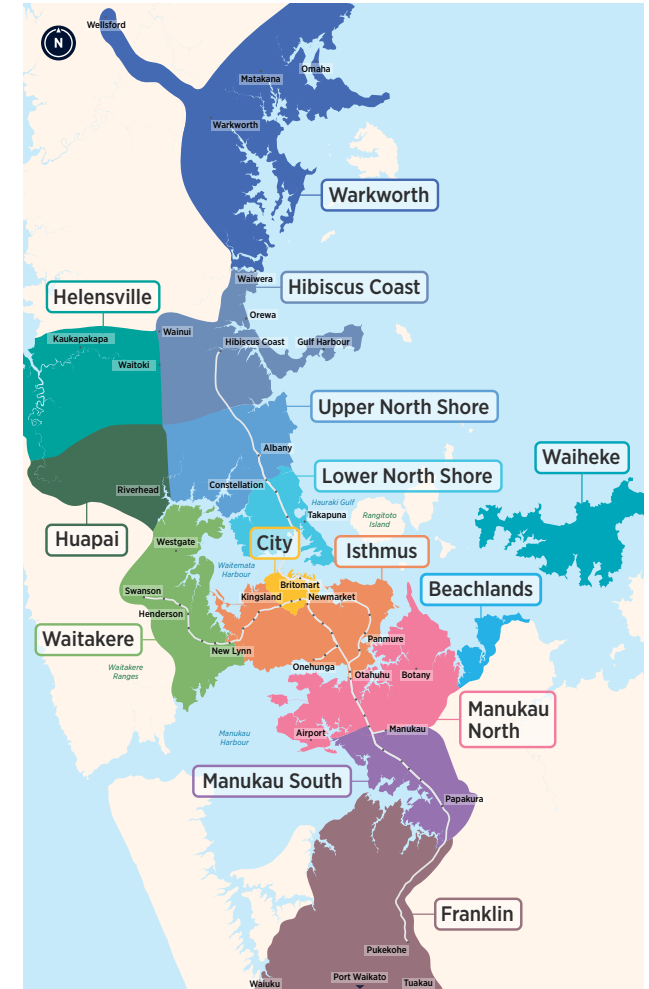

Routes

- **30** Onehunga, Royal Oak, Manukau Rd, Newmarket, City
- **295** Ellerslie, Oranga, Royal Oak, Epsom, City
- **309X** Mangere, Favona, Mangere Bridge, Pah Rd, Newmarket, City (Monday to Friday peak only)
- **309** Mangere, Favona, Mangere Bridge, Onehunga, Pah Rd, Manukau Rd, Newmarket, City
- **321** Middlemore Hospital, Otahuhu Station, Ellerslie, Greenlane Clinical Centre, Mercy Hospital, Auckland City Hospital, Britomart

Fare Zones & Boundaries

- Warkworth
- Huapai
- Manukau North
- Hibiscus Coast
- Waitakere
- Manukau South
- Upper North Shore
- City
- Franklin
- Lower North Shore
- Isthmus
- Beachlands
- Helensville
- Waiheke

Route Map

City Centre

Ellerslie

Onehunga

Otahuhu Station

Royal Oak