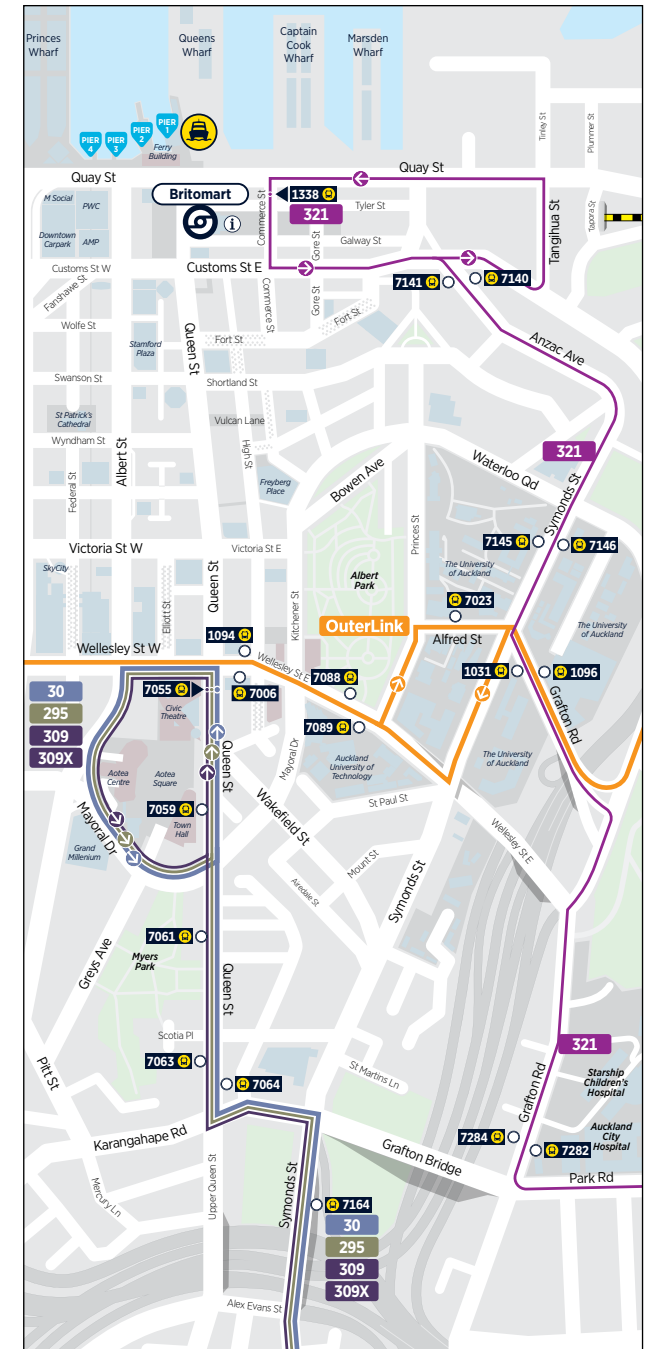

For more information on fares visit www.AT.govt.nz/fares

Effective 22 September 2019

30

Onehunga Transport Centre to City Centre
via Manukau Rd, Newmarket and Khyber Pass Rd

	Onehunga Transport Centre (Stop 8581)	Royal Oak Mall (Stop 8725)	Newmarket / Broadway (Stop 7203)	Queen St / The Civic
Monday to Friday	05:15	05:21	05:31	05:45
	05:30	05:36	05:46	06:00
	05:45	05:51	06:01	06:15
	06:00	06:06	06:16	06:30
	06:10	06:16	06:26	06:45
	06:20	06:26	06:36	06:55
	06:30	06:36	06:46	07:05
	06:38	06:44	06:54	07:13
	06:45	06:51	07:05	07:25
	06:53	07:01	07:17	07:38
	07:00	07:08	07:24	07:45
	07:08	07:16	07:32	07:53
	07:15	07:23	07:39	08:00
	07:23	07:31	07:48	08:13
	07:30	07:38	07:55	08:20
	07:38	07:46	08:03	08:28
	07:45	07:53	08:10	08:35
	07:53	08:01	08:20	08:48
	08:00	08:08	08:27	08:55
	08:08	08:16	08:35	09:03
	08:15	08:23	08:42	09:10
08:23	08:31	08:49	09:15	
08:30	08:38	08:56	09:22	
08:38	08:46	09:02	09:25	
08:45	08:53	09:09	09:30	
08:53	09:01	09:17	09:38	
Then at the following minutes past each hour	:00	:08	:24	:45
	:15	:23	:39	:00
	:30	:38	:54	:15
	:45	:53	:09	:30
until	17:45	17:53	18:09	18:30
	18:00	18:08	18:24	18:43
	18:15	18:23	18:38	18:56
	18:30	18:38	18:53	19:11
	18:45	18:53	19:08	19:26
	19:00	19:08	19:20	19:35
	19:15	19:23	19:35	19:49
	19:30	19:38	19:50	20:04
	19:45	19:53	20:05	20:19
	20:00	20:06	20:16	20:32
	20:15	20:21	20:31	20:47
	20:30	20:36	20:46	21:02
	20:45	20:51	21:01	21:17
	21:00	21:06	21:16	21:32
	21:15	21:21	21:31	21:47
	21:30	21:36	21:46	22:02
	21:45	21:51	22:01	22:17
	22:00	22:06	22:16	22:32
	22:15	22:21	22:31	22:47
	22:30	22:36	22:46	23:02
	22:45	22:51	23:01	23:17
	23:00	23:06	23:16	23:32
	23:15	23:21	23:31	23:47

Route Map

City Centre

Ellerslie

Onehunga

Otahuhu Station

Royal Oak