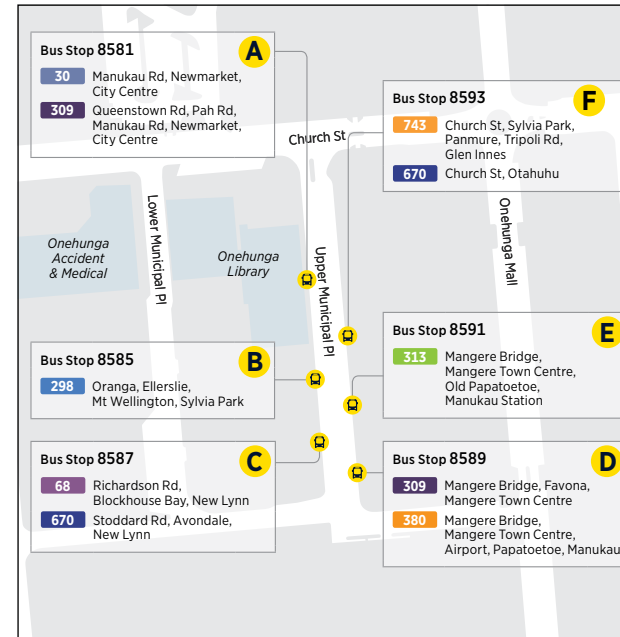

309 City Centre to Mangere Town Centre

via Pah Rd, Onehunga, Mangere Bridge and Favona

	Queen St / The Civic (Stop 7055)	Newmarket / Broadway (Stop 7202)	484 Manukau Rd (Stop 8716)	Onehunga Transport Centre (Stop 8589)	Mangere Town Centre
Saturday	06:30	06:41	06:46	06:55	07:24
	07:00	07:11	07:16	07:25	07:54
	07:30	07:41	07:46	07:55	08:24
	08:00	08:12	08:17	08:28	08:59
	08:30	08:42	08:47	08:58	09:29
	09:00	09:13	09:19	09:31	10:04
	09:30	09:44	09:50	10:03	10:36
	10:00	10:14	10:20	10:33	11:06
	10:30	10:44	10:50	11:03	11:36
	11:00	11:14	11:20	11:33	12:06
	11:30	11:44	11:50	12:03	12:36
	12:00	12:15	12:22	12:35	13:08
	12:30	12:46	12:54	13:08	13:44
	13:00	13:16	13:24	13:38	14:14
	13:30	13:45	13:52	14:05	14:36
	14:00	14:15	14:22	14:35	15:06
	14:30	14:45	14:52	15:05	15:36
	15:00	15:15	15:22	15:35	16:06
	15:30	15:45	15:52	16:05	16:36
	16:00	16:15	16:22	16:35	17:06
	16:30	16:45	16:52	17:05	17:36
	17:00	17:15	17:22	17:35	18:06
	17:30	17:44	17:50	18:03	18:33
	18:00	18:14	18:20	18:33	19:03
	18:30	18:44	18:50	19:02	19:32
	19:00	19:14	19:20	19:32	20:02
	19:30	19:43	19:49	20:00	20:30
	20:00	20:12	20:17	20:28	20:58
	20:30	20:42	20:47	20:58	21:28
	21:00	21:12	21:17	21:28	21:58
	22:00	22:11	22:16	22:27	22:52
	23:00	23:11	23:16	23:27	23:52
	00:00	00:11	00:16	00:27	00:52

Route Map

City Centre

Ellerslie

Onehunga

Otahuhu Station

Royal Oak