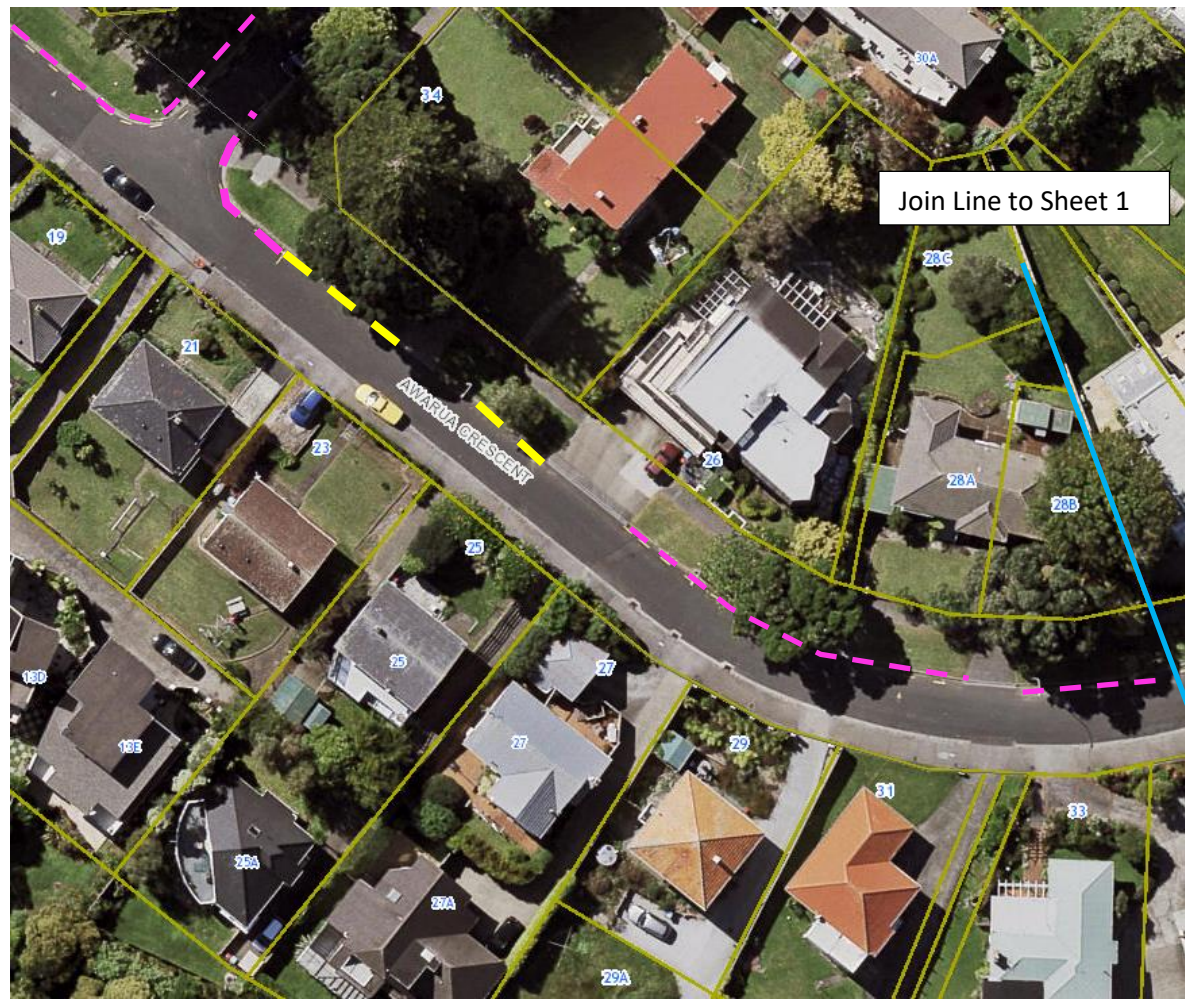

NOT TO SCALE
 Aerial photograph
 might not reflect
 recent changes.

Page 1 of 2
 Date: 9th July 2019

Awarua Crescent, Orakei
No Stopping At All Times

For Consultation

Legend

-  Proposed Broken Yellow Lines
-  Existing Broken Yellow Lines

NOT TO SCALE
Aerial photograph
might not reflect
recent changes.

Page 2 of 2

Date: 9th July 2019

Awarua Crescent, Orakei
No Stopping At All Times

For Consultation