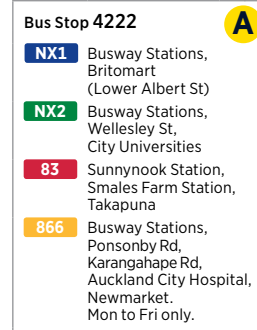

878 Constellation Station to Browns Bay

via East Coast Rd and Weatherly Rd

	Constellation Station (Stop 4225)	East Coast Rd / Northcross Shops (Stop 3185)	Browns Bay Shops
Saturday	07:00	07:11	07:23
	07:30	07:41	07:53
	08:00	08:11	08:23
	08:30	08:41	08:53
	09:00	09:11	09:23
	09:30	09:41	09:53
Then at the following minutes past each hour	:00	:11	:25
	:30	:41	:55
until	17:30	17:41	17:53
	18:00	18:11	18:23
	18:30	18:41	18:53
	19:00	19:11	19:23
	19:30	19:41	19:53
	20:00	20:11	20:23
	20:30	20:41	20:53
	21:00	21:11	21:23
	21:30	21:41	21:53
	22:00	22:11	22:23
	22:30	22:41	22:53
	23:00	23:11	23:23
	23:30	23:41	23:50
	00:00	00:11	00:22

878 Constellation Station to Browns Bay

via East Coast Rd and Weatherly Rd

	Constellation Station (Stop 4225)	East Coast Rd / Northcross Shops (Stop 3185)	Browns Bay Shops
Sunday and Public Holidays	07:00	07:11	07:23
	07:30	07:41	07:53
Then at the following minutes past each hour	:00	:11	:23
	:30	:41	:53
until	19:30	19:41	19:53
	20:00	20:11	20:23
	20:30	20:41	20:53
	21:00	21:11	21:23
	21:30	21:41	21:53
	22:00	22:11	22:23
	22:30	22:41	22:53
	23:00	23:11	23:23

Route Map

Albany Bus Station

Constellation Bus Station

Smales Farm Bus Station

Takapuna Transport Centre