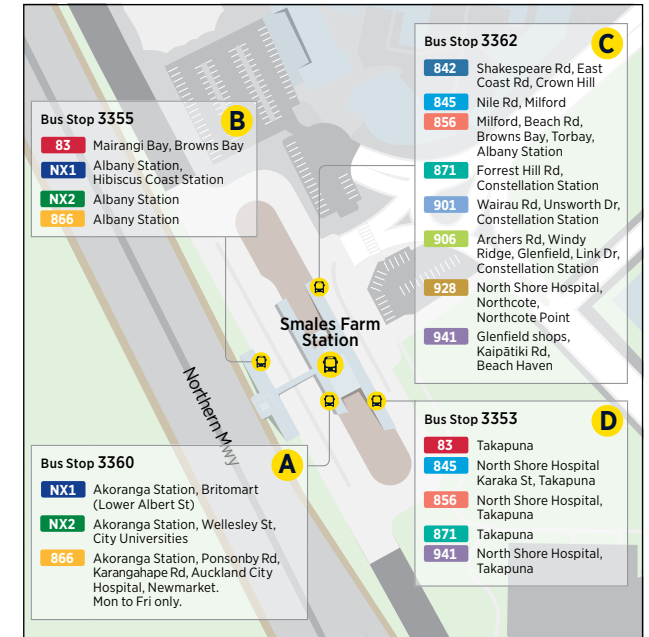

865 Albany Station to Browns Bay

via Oaktree Ave

	Albany Station (Stop 4229)	Browns Bay Shops
Monday to Friday	07:00	07:12
	07:30	07:45
	08:00	08:17
	08:30	08:47
Then at the following minutes past each hour	:00	:15
	:30	:45
until	15:30	15:45
	16:00	16:17
	16:15	16:32
	16:30	16:47
	16:45	17:02
	17:00	17:17
	17:15	17:32
	17:30	17:47
	17:45	18:00
	18:00	18:15
	18:15	18:30
	18:30	18:45
	18:45	19:00
	19:00	19:15
	19:30	19:45
	20:00	20:12
	20:30	20:42
	21:00	21:12
	21:30	21:42
	22:00	22:12
22:30	22:42	
23:00	23:12	
23:30	23:42	
00:00	00:10	

865 Albany Station to Browns Bay

via Oaktree Ave

	Albany Station (Stop 4229)	Browns Bay Shops
Saturday	07:00	07:10
	07:30	07:40
	08:00	08:10
	08:30	08:40
	09:00	09:10
	09:30	09:40
	10:00	10:10
	10:30	10:40
Then at the following minutes past each hour	:00	:12
	:30	:42
until	19:30	19:42
	20:00	20:12
	20:30	20:40
	21:00	21:10
	21:30	21:40
	21:30	21:40
	22:00	22:10
	22:30	22:40
	23:00	23:10
	23:30	23:40
	00:00	00:10

865 Albany Station to Browns Bay

via Oaktree Ave

	Albany Station (Stop 4229)	Browns Bay Shops
Sunday and Public Holidays	07:30	07:40
	08:00	08:10
	08:30	08:40
	09:00	09:10
	09:30	09:40
	10:00	10:10
Then at the following minutes past each hour	:00	:12
	:30	:42
until	19:30	19:42
	20:00	20:12
	20:30	20:40
	21:00	21:10
	21:30	21:40
	22:00	22:10
	22:30	22:40
	23:00	23:10
23:30	23:40	

Route Map

Albany Bus Station

Constellation Bus Station

Smales Farm Bus Station

Takapuna Transport Centre