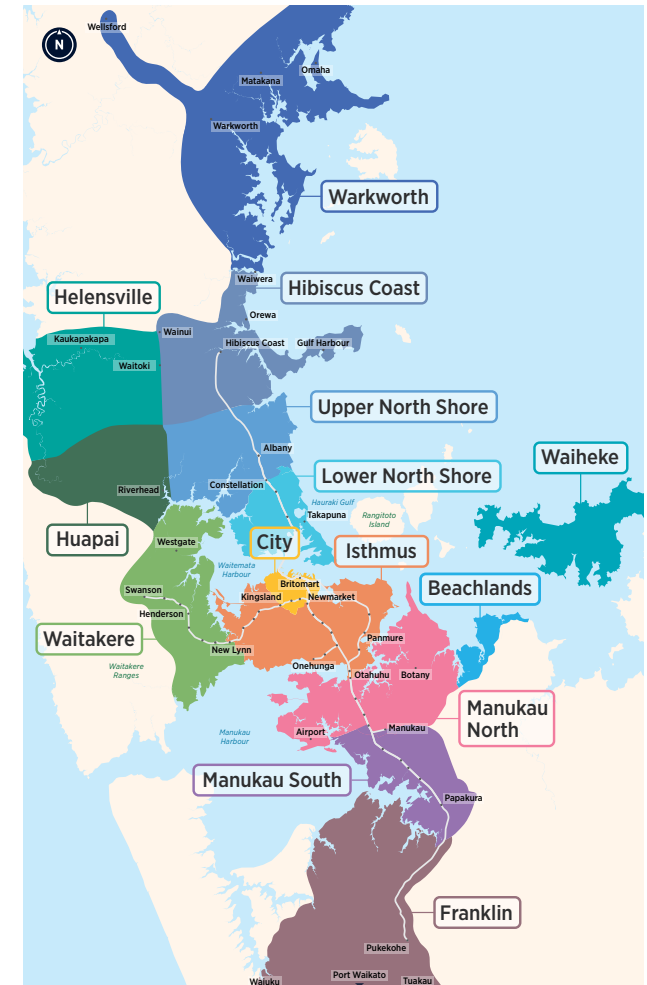

Long Bay Torbay Browns Bay Mairangi Bay

Northern Bus Timetable

Your guide to buses in this area

▶▶▶ 83

856

861

865

878

Routes

- **83** Massey University, Albany Station, Browns Bay, Mairangi Bay, Constellation Station, Smales Farm Station, Takapuna
- **856** Albany Station, Torbay, Browns Bay, Beach Rd, Milford, Smales Farm Station, North Shore Hospital, Takapuna
- **861** Long Bay, Torbay, Glamorgan Dr, Albany Station, Massey University, Bush Rd, Constellation Station
- **865** Browns Bay, Oaktree Ave, Albany Station
- **878** Browns Bay, Weatherly Rd, East Coast Rd, Constellation Station

Other timetables available in this area that may interest you

Timetable	Routes
Devonport, Bayswater, Hauraki	801, 802, 806, 807, 814, Devonport Ferry, Bayswater Ferry
Campbells Bay, Sunnynook, Milford, Takapuna	82, 83, 842, 843, 845, 856, 871, 907
Beach Haven, Birkenhead	97B, 97R, 97V, 917, 931, 933, 941, 942, 966, Beach Haven Ferry, Birkenhead Ferry
Glenfield, Bayview, Windy Ridge	95B, 95C, 95G, 906, 917, 939, 941, Birkenhead Ferry
Hillcrest, Northcote	923, 924, 926, 928, 942
Greenhithe, Unsworth Heights, Wairau Valley	120, 901, 906, 907
Albany	126, 883, 884, 885, 861, 866, 889, 890, 917
Hibiscus Coast	981, 982, 983, 984, 985, 986, 987, 988, NX1, Gulf Harbour Ferry
Hibiscus Coast Station, Albany Station, Britomart (Lower Albert St) via all Northern Busway stations	NX1
Albany Station, City universities, Wellesley St via all Northern Busway stations	NX2
Warkworth	995, 996, 997, 998

Fare Zones & Boundaries

- Warkworth
- Hibiscus Coast
- Manukau North
- Upper North Shore
- Waitakere
- Manukau South
- Lower North Shore
- City
- Franklin
- Helensville
- Isthmus
- Beachlands
- Waiheke