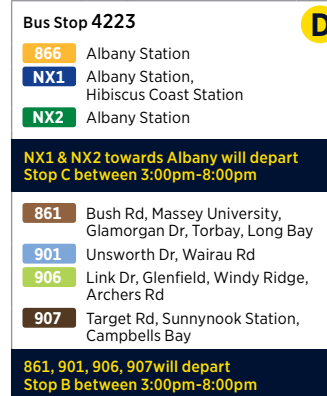

865 Browns Bay to Albany Station

via Oaktree Ave

	Browns Bay Shops (Stop 3107)	Albany Station
Sunday and Public Holidays	06:30	06:43
	07:00	07:13
	07:30	07:43
	08:00	08:13
	08:30	08:43
Then at the following minutes past each hour	09:00	09:13
	09:30	09:43
until	:00	:15
	:30	:45
	16:30	16:45
	17:00	17:13
	17:30	17:43
	18:00	18:13
	18:30	18:43
	19:00	19:13
	19:30	19:43
	20:00	20:13
	20:30	20:41
	21:00	21:11
	21:30	21:41
	22:00	22:11

878 Constellation Station to Browns Bay

via East Coast Rd and Weatherly Rd

	Constellation Station (Stop 4225)	East Coast Rd / Northcross Shops (Stop 3185)	Browns Bay Shops
Saturday	07:00	07:11	07:23
	07:30	07:41	07:53
	08:00	08:11	08:23
	08:30	08:41	08:53
	09:00	09:11	09:23
	09:30	09:41	09:53
Then at the following minutes past each hour	:00	:11	:25
	:30	:41	:55
until	17:30	17:41	17:53
	18:00	18:11	18:23
	18:30	18:41	18:53
	19:00	19:11	19:23
	19:30	19:41	19:53
	20:00	20:11	20:23
	20:30	20:41	20:53
	21:00	21:11	21:23
	21:30	21:41	21:53
	22:00	22:11	22:23
	22:30	22:41	22:53
	23:00	23:11	23:23
	23:30	23:41	23:50
	00:00	00:11	00:22

878 Constellation Station to Browns Bay

via East Coast Rd and Weatherly Rd

	Constellation Station (Stop 4225)	East Coast Rd / Northcross Shops (Stop 3185)	Browns Bay Shops
Sunday and Public Holidays	07:00	07:11	07:23
	07:30	07:41	07:53
Then at the following minutes past each hour	:00	:11	:23
	:30	:41	:53
until	19:30	19:41	19:53
	20:00	20:11	20:23
	20:30	20:41	20:53
	21:00	21:11	21:23
	21:30	21:41	21:53
	22:00	22:11	22:23
	22:30	22:41	22:53
	23:00	23:11	23:23

Route Map

Albany Bus Station

Constellation Bus Station

Smales Farm Bus Station

Takapuna Transport Centre