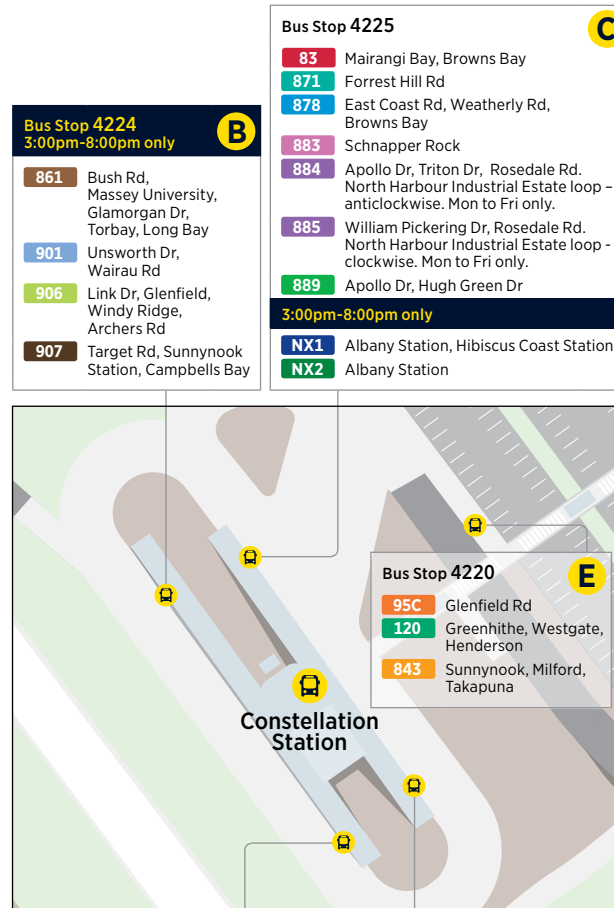

865 Browns Bay to Albany Station

via Oaktree Ave

	Browns Bay Shops (Stop 3107)	Albany Station
Saturday	06:30	06:43
	07:00	07:13
	07:30	07:43
	08:00	08:13
	08:30	08:43
	09:00	09:13
	09:30	09:43
Then at the following minutes past each hour	:00	:15
	:30	:45
until	16:30	16:45
	17:00	17:13
	17:30	17:43
	18:00	18:13
	18:30	18:43
	19:00	19:13
	19:30	19:43
	20:00	20:13
	20:30	20:41
	21:00	21:11
	21:30	21:41
	22:00	22:11
	22:30	22:41

865 Albany Station to Browns Bay

via Oaktree Ave

	Albany Station (Stop 4229)	Browns Bay Shops
Saturday	07:00	07:10
	07:30	07:40
	08:00	08:10
	08:30	08:40
	09:00	09:10
	09:30	09:40
	10:00	10:10
	10:30	10:40
Then at the following minutes past each hour	:00	:12
	:30	:42
until	19:30	19:42
	20:00	20:12
	20:30	20:40
	21:00	21:10
	21:30	21:40
	21:30	21:40
	22:00	22:10
	22:30	22:40
	23:00	23:10
	23:30	23:40
	00:00	00:10

878 Constellation Station to Browns Bay

via East Coast Rd and Weatherly Rd

	Constellation Station (Stop 4225)	East Coast Rd / Northcross Shops (Stop 3185)	Browns Bay Shops
Sunday and Public Holidays	07:00	07:11	07:23
	07:30	07:41	07:53
Then at the following minutes past each hour	:00	:11	:23
	:30	:41	:53
until	19:30	19:41	19:53
	20:00	20:11	20:23
	20:30	20:41	20:53
	21:00	21:11	21:23
	21:30	21:41	21:53
	22:00	22:11	22:23
	22:30	22:41	22:53
	23:00	23:11	23:23

Route Map

Albany Bus Station

Constellation Bus Station

Smales Farm Bus Station

Takapuna Transport Centre