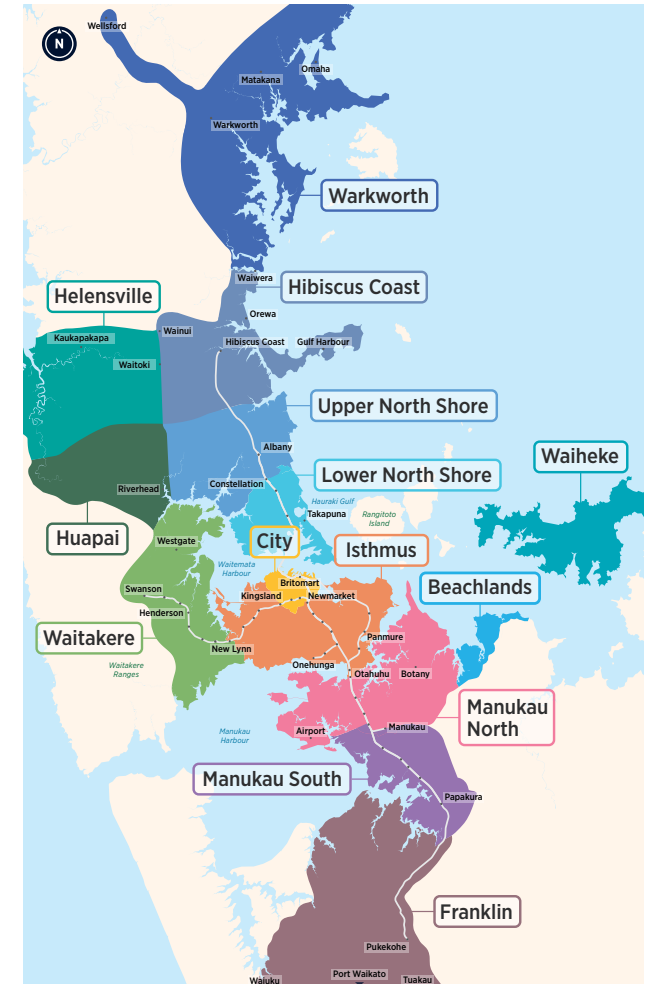

Greenhithe Unsworth Heights Wairau Valley

Northern Bus Timetable

Your guide to buses in this area

120

901

906

907

Routes

- **120** Constellation Station, Greenhithe, Westgate, Henderson
- **901** Constellation Station, Unsworth Dr, Wairau Rd, Smales Farm Station
- **906** Constellation Station, Link Dr, Glenfield, Windy Ridge, Archers Rd, Smales Farm Station
- **907** Campbells Bay, Sunnynook Station, Target Rd, Constellation Station

Other timetables available in this area that may interest you

Timetable	Routes
Devonport, Bayswater, Hauraki	801, 802, 806, 807, 814, Devonport Ferry, Bayswater Ferry
Campbells Bay, Sunnynook, Milford, Takapuna	82, 83, 842, 843, 845, 856, 871, 907
Long Bay, Torbay, Browns Bay, Mairangi Bay	83, 856, 861, 865, 878
Beach Haven, Birkenhead	97B, 97R, 97V, 917, 931, 933, 941, 942, 966 Beach Haven Ferry, Birkenhead Ferry
Glenfield, Bayview, Windy Ridge	95B, 95C, 95G, 906, 917, 939, 941 Birkenhead Ferry
Hillcrest, Northcote	923, 924, 926, 928, 942
Albany	883, 884, 885, 861, 866, 889, 890, 917
Hibiscus Coast	981, 982, 983, 984, 985, 986, 987, 988, NX1 Gulf Harbour Ferry
Hibiscus Coast Station, Albany Station, Britomart (Lower Albert St) via all Northern Busway stations	NX1
Albany Station, City universities, Wellesley St via all Northern Busway stations	NX2
Warkworth	995, 996, 997, 998

Fare Zones & Boundaries

- Warkworth
- Hibiscus Coast
- Upper North Shore
- Lower North Shore
- Helensville
- Huapai
- Waitakere
- City
- Isthmus
- Waiheke
- Manukau North
- Manukau South
- Franklin
- Beachlands

Effective 13 October 2019

For more information on fares visit www.AT.govt.nz/fares