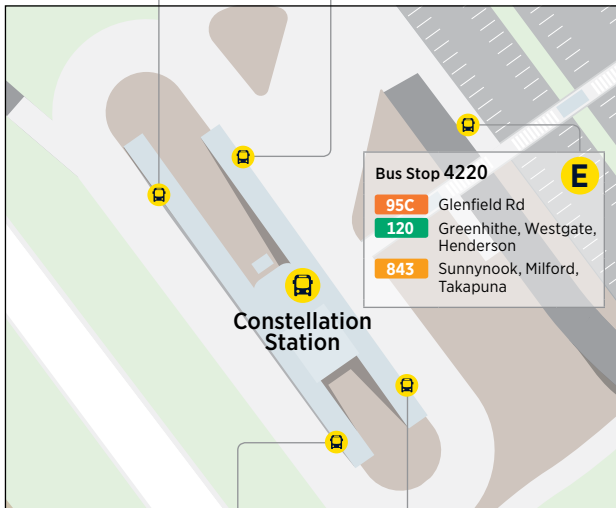

# Route Map

## Constellation Bus Station

**Bus Stop 4224**  
3:00pm-8:00pm only **B**

- 861** Bush Rd, Massey University, Glamorgan Dr, Torbay, Long Bay
- 901** Unsworth Dr, Wairau Rd
- 906** Link Dr, Glenfield, Windy Ridge, Archers Rd
- 907** Target Rd, Sunnynook Station, Campbells Bay

**Bus Stop 4225** **C**

- 83** Mairangi Bay, Browns Bay
- 871** Forrest Hill Rd
- 878** East Coast Rd, Weatherly Rd, Browns Bay
- 883** Schnapper Rock
- 884** Apollo Dr, Triton Dr, Rosedale Rd, North Harbour Industrial Estate loop - anticlockwise. Mon to Fri only.
- 885** William Pickering Dr, Rosedale Rd, North Harbour Industrial Estate loop - clockwise. Mon to Fri only.
- 889** Apollo Dr, Hugh Green Dr

**3:00pm-8:00pm only**

- NX1** Albany Station, Hibiscus Coast Station
- NX2** Albany Station