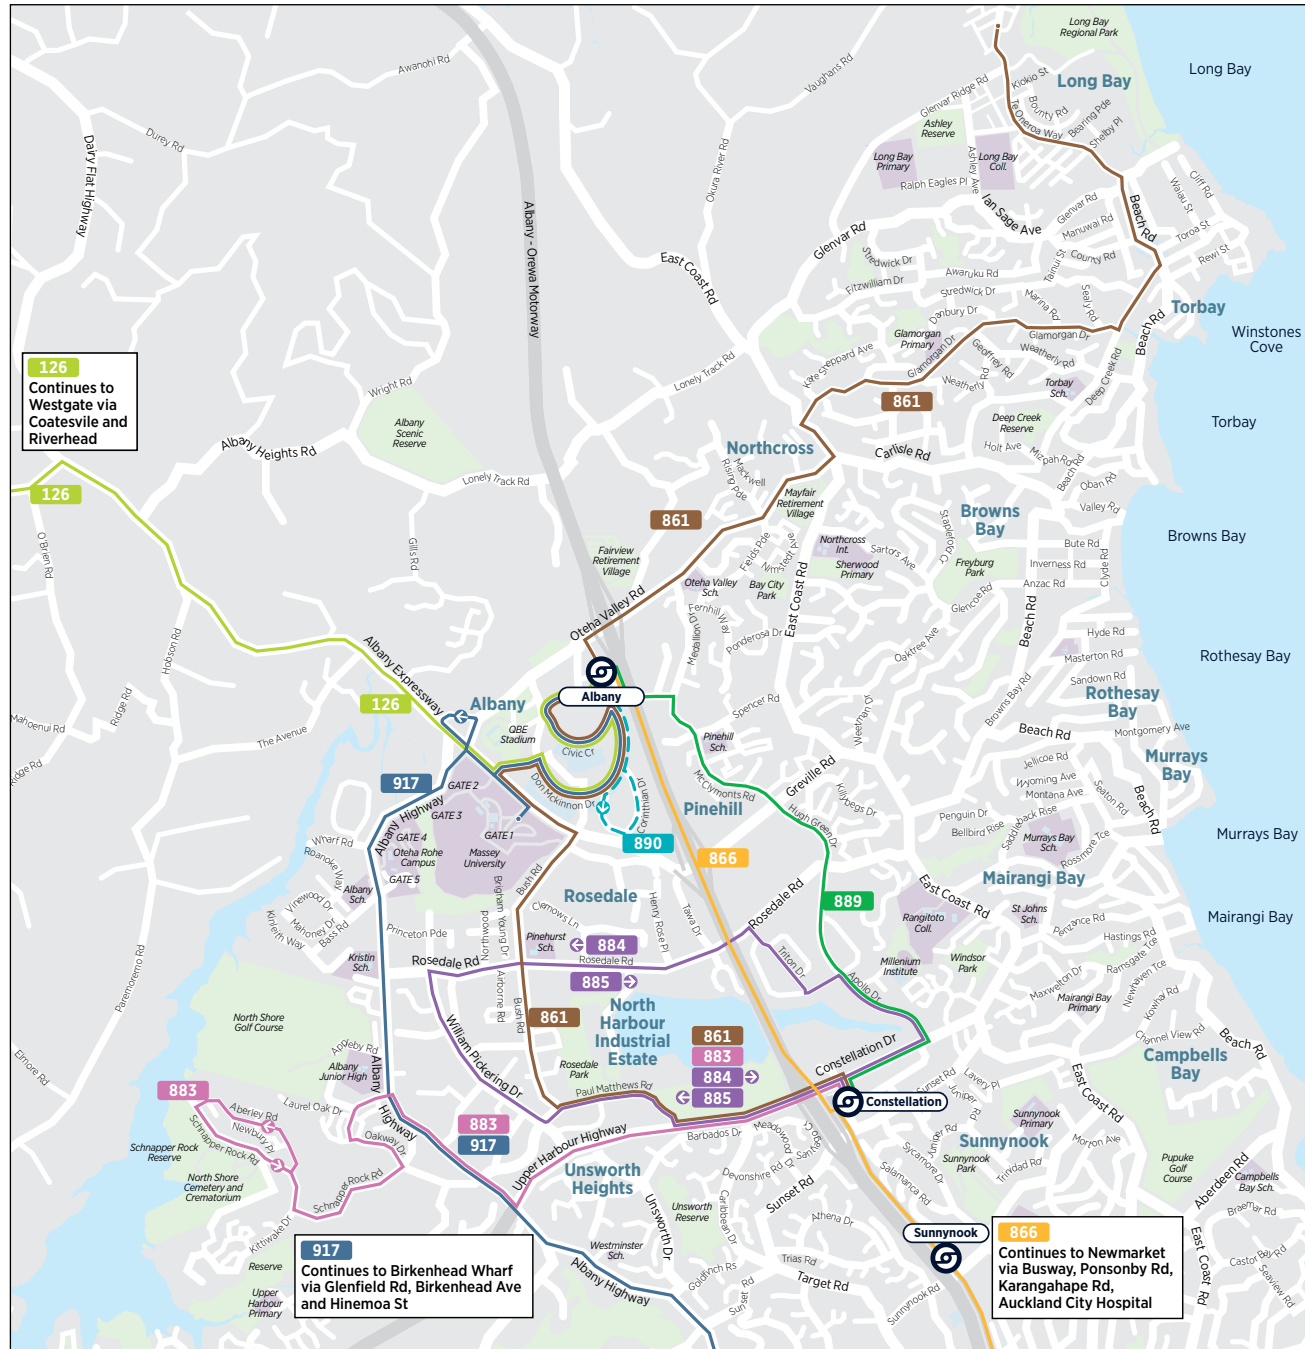

126

Westgate to Albany Station via Coatesville-Riverhead Highway

	Westgate / Fernhill Dr (Stop 1599)	Opp 1049 Coatesville- Riverhead Hwy (Stop 4957)	Albany Station
Sunday and Public Holidays	06:00	06:15	06:40
	07:00	07:15	07:40
	08:00	08:15	08:40
	09:00	09:15	09:40
	10:00	10:15	10:40
	11:00	11:15	11:40
	12:00	12:15	12:40
	13:00	13:15	13:40
	14:00	14:15	14:40
	15:00	15:15	15:40
16:00	16:15	16:40	
17:00	17:15	17:40	
18:00	18:15	18:40	

917 Albany Station to Birkenhead Wharf

via Massey University, Albany Highway and Glenfield Rd

	Albany Station (Stop 4227)	Massey University (Stop 4214)	Glenfield Mall (Stop 4010)	Highbury Shops (Stop 3901)	Birkenhead Wharf
Saturday	07:05	07:12	07:32	07:41	07:51
	07:35	07:42	08:02	08:11	08:21
	08:05	08:12	08:32	08:41	08:51
	08:35	08:42	09:02	09:11	09:21
Then at the following minutes past each hour	:05	:12	:32	:41	:51
	:35	:42	:02	:11	:21
until	18:35	18:42	19:02	19:11	19:21
	19:35	19:42	20:02	20:11	20:21
	20:35	20:42	21:02	21:11	21:21
	21:35	21:42	22:02	22:11	22:21
	22:35	22:42	23:02	23:11	23:21

917 Albany Station to Birkenhead Wharf

via Massey University, Albany Highway and Glenfield Rd

	Albany Station (Stop 4227)	Massey University (Stop 4214)	Glenfield Mall (Stop 4010)	Highbury Shops (Stop 3901)	Birkenhead Wharf
Sunday and Public Holidays	07:05	07:12	07:32	07:46	07:51
	07:35	07:42	08:02	08:16	08:21
	08:05	08:12	08:32	08:46	08:51
	08:35	08:42	09:02	09:16	09:21
Then at the following minutes past each hour	:05	:12	:32	:46	:51
	:35	:42	:02	:16	:21
until	18:35	18:42	19:02	19:16	19:21
	19:35	19:42	20:02	20:16	20:21
	20:35	20:42	21:02	21:16	21:21
	21:35	21:42	22:02	22:16	22:21

Route Map

Akoranga Bus Station

Albany Bus Station

Constellation Bus Station

Smales Farm Bus Station