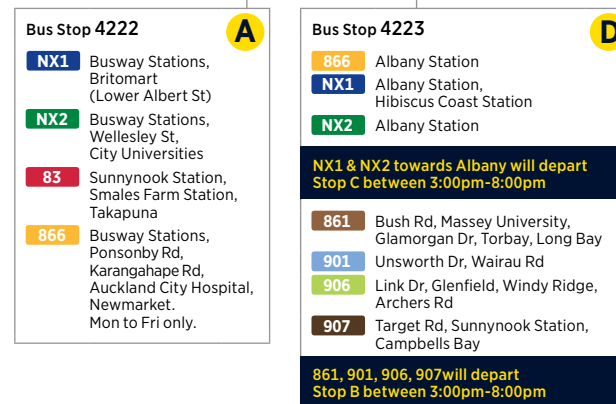

917 Albany Station to Birkenhead Wharf

via Massey University, Albany Highway and Glenfield Rd

	Albany Station (Stop 4227)	Massey University (Stop 4214)	Glenfield Mall (Stop 4010)	Highbury Shops (Stop 3901)	Birkenhead Wharf
Saturday	07:05	07:12	07:32	07:41	07:51
	07:35	07:42	08:02	08:11	08:21
	08:05	08:12	08:32	08:41	08:51
	08:35	08:42	09:02	09:11	09:21
Then at the following minutes past each hour	:05	:12	:32	:41	:51
	:35	:42	:02	:11	:21
until	18:35	18:42	19:02	19:11	19:21
	19:35	19:42	20:02	20:11	20:21
	20:35	20:42	21:02	21:11	21:21
	21:35	21:42	22:02	22:11	22:21
	22:35	22:42	23:02	23:11	23:21

917 Albany Station to Birkenhead Wharf

via Massey University, Albany Highway and Glenfield Rd

	Albany Station (Stop 4227)	Massey University (Stop 4214)	Glenfield Mall (Stop 4010)	Highbury Shops (Stop 3901)	Birkenhead Wharf
Sunday and Public Holidays	07:05	07:12	07:32	07:46	07:51
	07:35	07:42	08:02	08:16	08:21
	08:05	08:12	08:32	08:46	08:51
	08:35	08:42	09:02	09:16	09:21
Then at the following minutes past each hour	:05	:12	:32	:46	:51
	:35	:42	:02	:16	:21
until	18:35	18:42	19:02	19:16	19:21
	19:35	19:42	20:02	20:16	20:21
	20:35	20:42	21:02	21:16	21:21
	21:35	21:42	22:02	22:16	22:21

Route Map

Akoranga Bus Station

Albany Bus Station

Constellation Bus Station

Smales Farm Bus Station