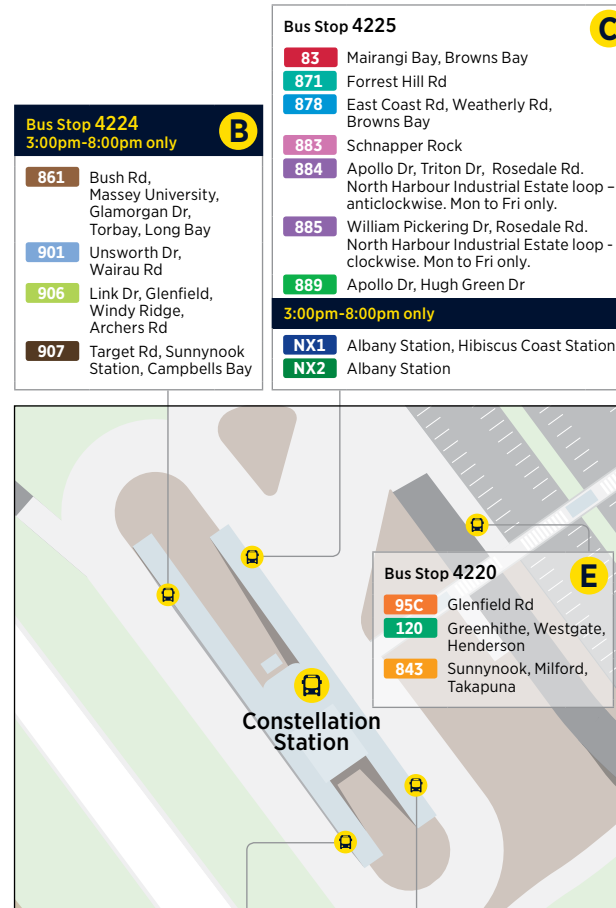

PEAK ONLY (MONDAY - FRIDAY)

890

Albany Station to Corinthian Dr to Albany Station

	Albany Station (Stop 4227)	Northridge Plaza (Stop 3587)	Albany Station
Monday to Friday Only	06:00	06:03	06:12
	06:20	06:24	06:35
	06:40	06:44	06:55
	07:00	07:04	07:15
	07:20	07:24	07:35
	07:40	07:44	07:55
	08:00	08:04	08:15
	08:20	08:24	08:35
	08:40	08:43	08:52
	09:00	09:03	09:12
	15:00	15:03	15:12
	15:20	15:23	15:32
	15:40	15:43	15:52
	16:00	16:03	16:12
	16:20	16:23	16:32
	16:40	16:44	16:53
	17:00	17:04	17:15
	17:20	17:24	17:35
	17:40	17:44	17:55
	18:00	18:03	18:12
18:20	18:23	18:32	
18:40	18:43	18:52	
19:00	19:03	19:12	

917 Albany Station to Birkenhead Wharf

via Massey University, Albany Highway and Glenfield Rd

	Albany Station (Stop 4227)	Massey University (Stop 4214)	Glenfield Mall (Stop 4010)	Highbury Shops (Stop 3901)	Birkenhead Wharf
Saturday	07:05	07:12	07:32	07:41	07:51
	07:35	07:42	08:02	08:11	08:21
	08:05	08:12	08:32	08:41	08:51
	08:35	08:42	09:02	09:11	09:21
Then at the following minutes past each hour	:05	:12	:32	:41	:51
	:35	:42	:02	:11	:21
until	18:35	18:42	19:02	19:11	19:21
	19:35	19:42	20:02	20:11	20:21
	20:35	20:42	21:02	21:11	21:21
	21:35	21:42	22:02	22:11	22:21
	22:35	22:42	23:02	23:11	23:21

917 Albany Station to Birkenhead Wharf

via Massey University, Albany Highway and Glenfield Rd

	Albany Station (Stop 4227)	Massey University (Stop 4214)	Glenfield Mall (Stop 4010)	Highbury Shops (Stop 3901)	Birkenhead Wharf
Sunday and Public Holidays	07:05	07:12	07:32	07:46	07:51
	07:35	07:42	08:02	08:16	08:21
	08:05	08:12	08:32	08:46	08:51
	08:35	08:42	09:02	09:16	09:21
Then at the following minutes past each hour	:05	:12	:32	:46	:51
	:35	:42	:02	:16	:21
until	18:35	18:42	19:02	19:16	19:21
	19:35	19:42	20:02	20:16	20:21
	20:35	20:42	21:02	21:16	21:21
	21:35	21:42	22:02	22:16	22:21

Route Map

Akoranga Bus Station

Albany Bus Station

Constellation Bus Station

Smales Farm Bus Station