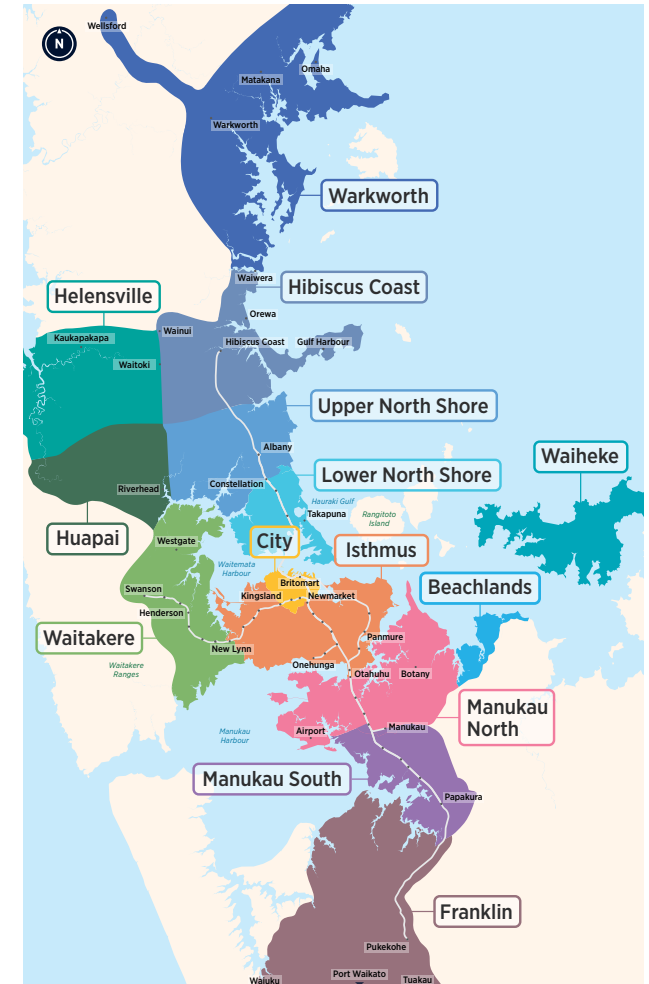

Other timetables available in this area that may interest you

Timetable	Routes
Devonport, Bayswater, Hauraki	801, 802, 806, 807, 814, Devonport Ferry, Bayswater Ferry
Campbells Bay, Sunnynook, Milford, Takapuna	82, 83, 842, 843, 845, 856, 871, 907
Long Bay, Torbay, Browns Bay, Mairangi Bay	83, 856, 861, 865, 878
Beach Haven, Birkenhead	97B, 97R, 97V, 917, 931, 933, 941, 942, 966, Beach Haven Ferry, Birkenhead Ferry
Glenfield, Bayview, Windy Ridge	95B, 95C, 95G, 906, 917, 939, 941 Birkenhead Ferry
Hillcrest, Northcote	923, 924, 926, 928, 942
Greenhithe, Unsworth Heights, Wairau Valley	120, 901, 906, 907
Hibiscus Coast	981, 982, 983, 984, 985, 986, 987, 988, NX1, Gulf Harbour Ferry
Hibiscus Coast Station, Albany Station, Britomart (Lower Albert St) via all Northern Busway stations	NX1
Albany Station, City universities, Wellesley St via all Northern Busway stations	NX2
Warkworth	995, 996, 997, 998

Fare Zones & Boundaries

- Warkworth
- Hibiscus Coast
- Upper North Shore
- Lower North Shore
- Helensville
- Huapai
- Waitakere
- City
- Isthmus
- Waiheke
- Manukau North
- Manukau South
- Franklin
- Beachlands

Effective 13 October 2019

For more information on fares visit www.AT.govt.nz/fares