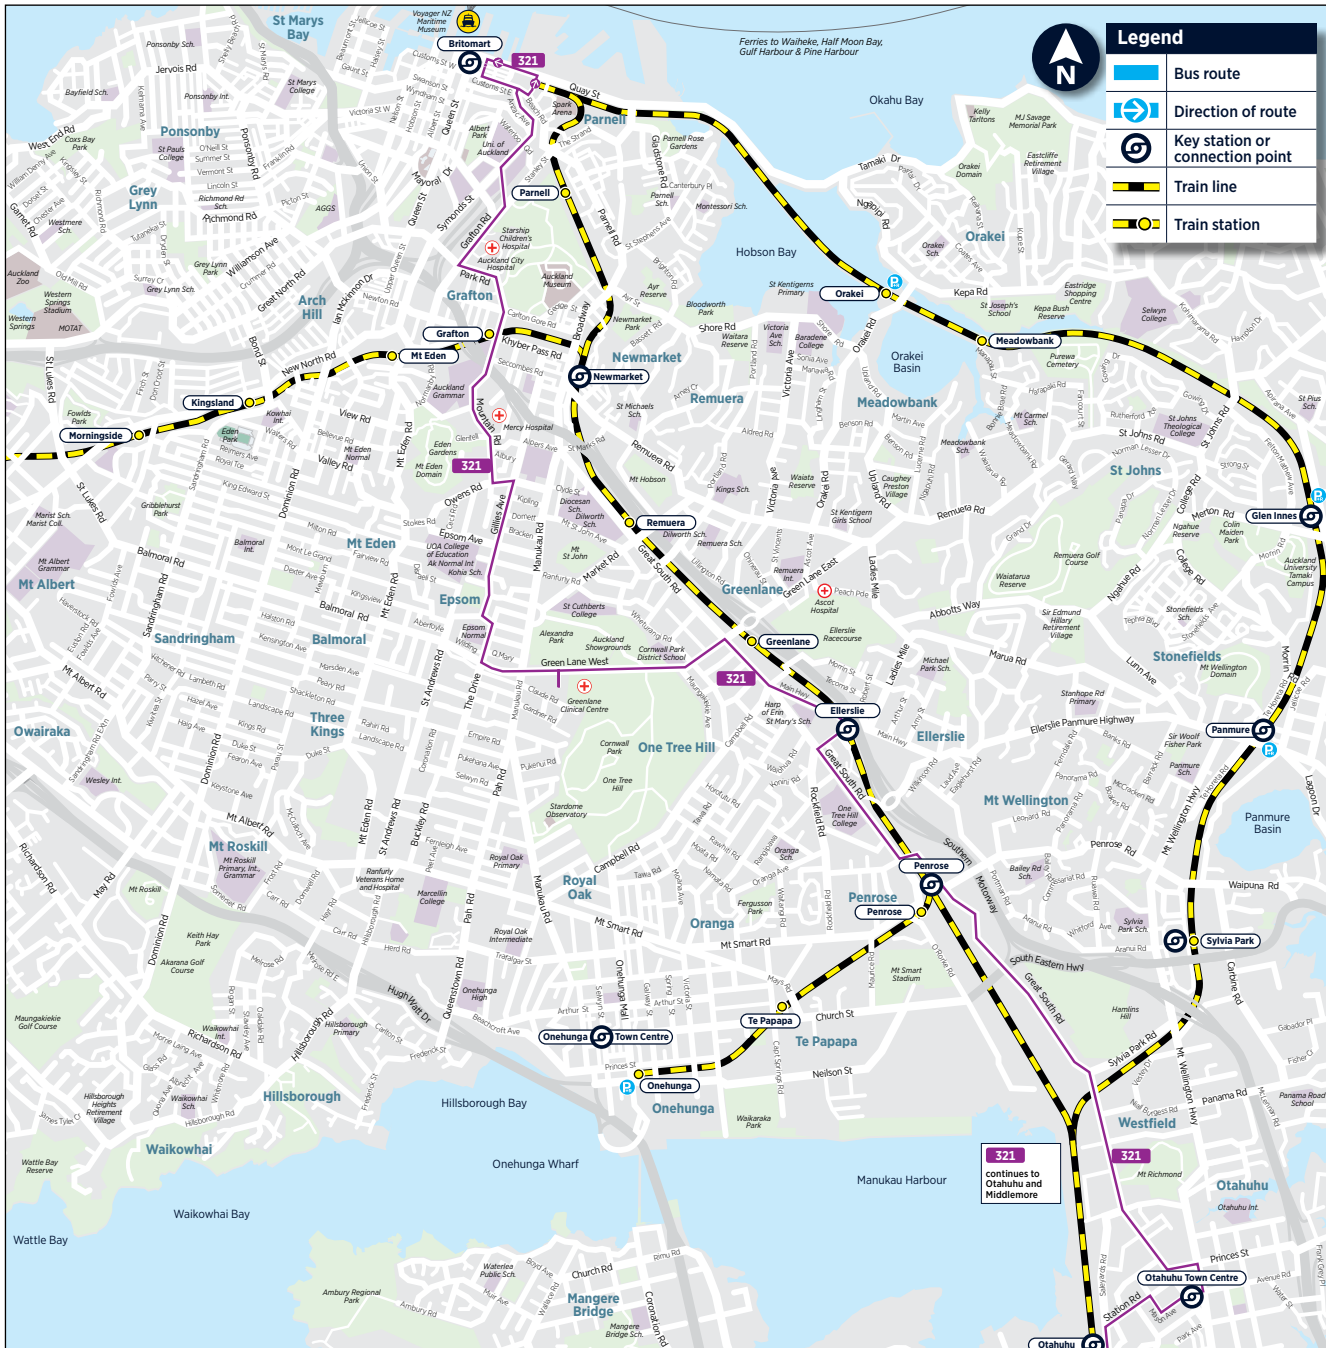

Hospitals

Central Bus Timetable

Fare Zones & Boundaries

Your guide to buses in this area

- Warkworth
- Hibiscus Coast
- Upper North Shore
- Lower North Shore
- Helensville
- Huapai
- Waitakere
- City
- Isthmus
- Waiheke
- Manukau North
- Manukau South
- Franklin
- Beachlands

City Centre

Effective 14 October 2019

For more information on fares visit www.AT.govt.nz/fares

321 Middlemore Hospital to Britomart

via Great South Rd, Greenlane Clinical Centre, Mercy Hospital and Auckland City Hospital

	Middlemore Hospital (Stop 2024)	Otahuhu Station (Stop 1775)	Eilerslie / Kalmia St (Stop 1536)	Greenlane Clinical Centre (Stop 1097)	Commerce St by Quay St
Monday to Friday Only	05:15	05:21	05:41	05:49	06:15
	05:35	05:41	06:01	06:09	06:35
	05:55	06:01	06:21	06:29	06:59
	06:15	06:22	06:43	06:52	07:25
	06:35	06:42	07:04	07:14	07:45
	06:50	06:57	07:19	07:29	08:08
	07:05	07:13	07:38	07:49	08:35
	07:20	07:28	07:53	08:04	08:50
	07:35	07:43	08:08	08:19	09:05
	07:50	07:58	08:25	08:36	09:20
	08:20	08:28	08:55	09:06	09:45
	08:50	08:57	09:19	09:28	10:10
	09:20	09:27	09:49	09:58	10:32
	09:50	09:57	10:19	10:28	11:02
	10:20	10:27	10:49	10:58	11:32
	10:50	10:57	11:19	11:28	12:02
	11:20	11:27	11:49	11:58	12:32
	11:50	11:57	12:19	12:29	13:10
	12:20	12:27	12:49	12:59	13:34
	12:50	12:57	13:19	13:29	14:04
	13:20	13:27	13:49	13:58	14:34
	13:50	13:57	14:19	14:28	15:04
	14:15	14:22	14:46	14:56	15:40
	14:40	14:47	15:11	15:21	16:05
	15:10	15:18	15:43	15:53	16:35
	15:40	15:48	16:13	16:23	17:05
	16:10	16:19	16:46	16:58	17:40
	16:40	16:49	17:16	17:28	18:10
	17:10	17:19	17:46	17:58	18:40
	17:40	17:47	18:10	-	-
	18:10	18:17	18:40	-	-
	18:40	18:47	19:10	-	-

Route Map

Ellerslie Station

Otahuhu Station