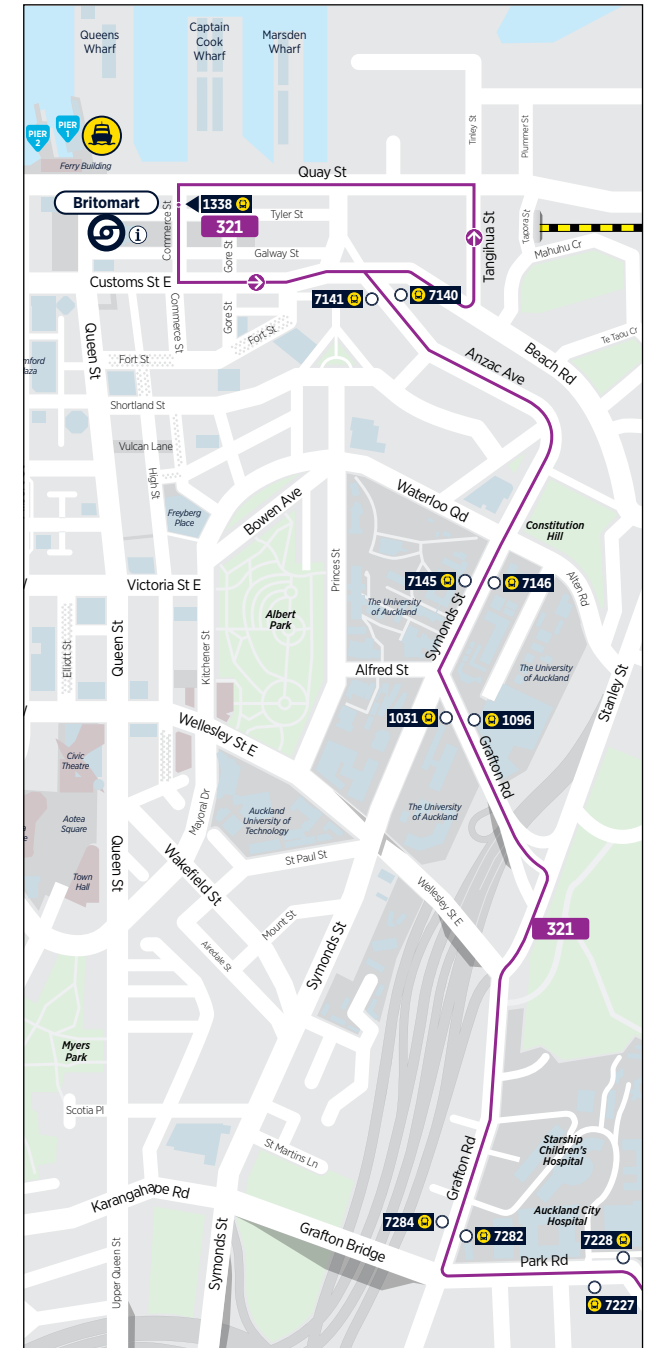

Hospitals

Central Bus Timetable

Fare Zones & Boundaries

Your guide to buses in this area

- Warkworth
- Hibiscus Coast
- Upper North Shore
- Lower North Shore
- Helensville
- Huapai
- Waitakere
- City
- Isthmus
- Waiheke
- Manukau North
- Manukau South
- Franklin
- Beachlands

City Centre

Effective 14 October 2019

For more information on fares visit www.AT.govt.nz/fares

321 Middlemore Hospital to Britomart

via Great South Rd, Greenlane Clinical Centre, Mercy Hospital and Auckland City Hospital

	Middlemore Hospital (Stop 2024)	Otahuhu Station (Stop 1775)	Eilerslie / Kalmia St (Stop 1536)	Greenlane Clinical Centre (Stop 1097)	Commerce St by Quay St
Monday to Friday Only	05:15	05:21	05:41	05:49	06:15
	05:35	05:41	06:01	06:09	06:35
	05:55	06:01	06:21	06:29	06:59
	06:15	06:22	06:43	06:52	07:25
	06:35	06:42	07:04	07:14	07:45
	06:50	06:57	07:19	07:29	08:08
	07:05	07:13	07:38	07:49	08:35
	07:20	07:28	07:53	08:04	08:50
	07:35	07:43	08:08	08:19	09:05
	07:50	07:58	08:25	08:36	09:20
	08:20	08:28	08:55	09:06	09:45
	08:50	08:57	09:19	09:28	10:10
	09:20	09:27	09:49	09:58	10:32
	09:50	09:57	10:19	10:28	11:02
	10:20	10:27	10:49	10:58	11:32
	10:50	10:57	11:19	11:28	12:02
	11:20	11:27	11:49	11:58	12:32
	11:50	11:57	12:19	12:29	13:10
	12:20	12:27	12:49	12:59	13:34
	12:50	12:57	13:19	13:29	14:04
	13:20	13:27	13:49	13:58	14:34
	13:50	13:57	14:19	14:28	15:04
	14:15	14:22	14:46	14:56	15:40
	14:40	14:47	15:11	15:21	16:05
	15:10	15:18	15:43	15:53	16:35
	15:40	15:48	16:13	16:23	17:05
	16:10	16:19	16:46	16:58	17:40
	16:40	16:49	17:16	17:28	18:10
	17:10	17:19	17:46	17:58	18:40
	17:40	17:47	18:10	-	-
	18:10	18:17	18:40	-	-
	18:40	18:47	19:10	-	-

Route Map

Ellerslie Station

Otahuhu Station