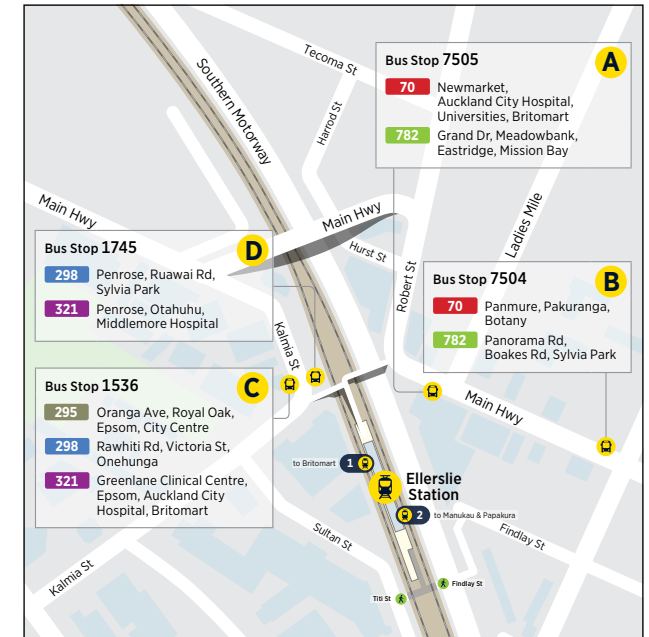

321 Britomart to Middlemore Hospital

via Auckland City Hospital, Mercy Hospital, Greenlane Clinical Centre and Great South Rd

	Commerce St by Quay St (Stop 1338)	Greenlane Clinical Centre (Stop 1097)	Eilerslie / Kalmia St (Stop 1745)	Otahuhu Station (Stop 1775)	Middlemore Hospital
Monday to Friday Only	06:20	06:44	06:56	07:29	07:40
	06:50	07:18	07:29	08:00	08:10
	07:20	07:48	08:00	08:34	08:45
	07:50	08:22	08:33	09:04	09:15
	08:20	08:50	09:01	09:32	09:42
	08:50	09:20	09:29	09:55	10:04
	09:20	09:49	09:59	10:25	10:34
	09:50	10:19	10:29	10:55	11:04
	10:20	10:49	10:59	11:25	11:34
	10:50	11:19	11:29	11:55	12:04
	11:20	11:49	11:59	12:25	12:34
	11:50	12:19	12:29	12:55	13:04
	12:20	12:49	12:59	13:25	13:34
	12:50	13:19	13:29	13:55	14:04
	13:20	13:47	13:57	14:25	14:34
	13:50	14:20	14:30	14:58	15:07
	14:20	14:50	15:01	15:32	15:42
	14:50	15:25	15:39	16:17	16:30
	15:05	15:40	15:54	16:32	16:45
	15:20	15:53	16:07	16:47	17:00
	15:50	16:23	16:37	17:17	17:30
	16:00	16:33	16:47	17:27	17:40
	16:20	16:53	17:07	17:47	18:00
	16:50	17:23	17:35	18:09	18:20
	17:20	17:53	18:03	18:31	18:40
	17:50	18:20	18:30	18:56	19:05
	18:20	18:48	18:56	19:17	19:25
	18:50	19:18	19:26	19:47	19:55

Route Map

Ellerslie Station

Otahuhu Station