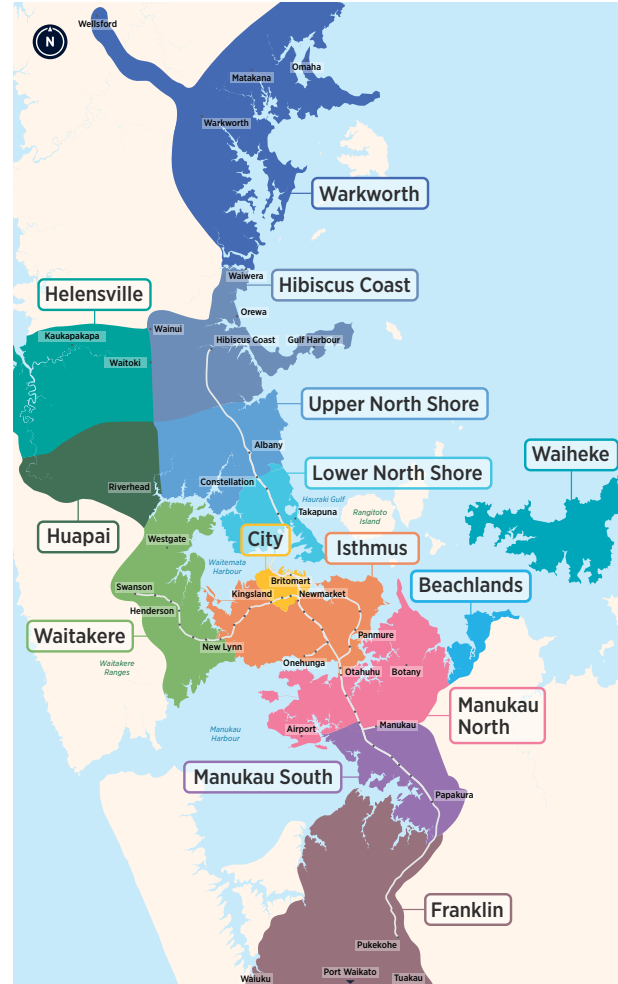

Hospitals

Central Bus Timetable

Fare Zones & Boundaries

Your guide to buses in this area

- Warkworth
- Hibiscus Coast
- Upper North Shore
- Lower North Shore
- Helensville
- Huapai
- Waitakere
- City
- Isthmus
- Waiheke
- Manukau North
- Manukau South
- Franklin
- Beachlands

City Centre

Effective 14 October 2019

For more information on fares visit www.AT.govt.nz/fares

321 Middlemore Hospital to Britomart

via Great South Rd, Greenlane Clinical Centre, Mercy Hospital and Auckland City Hospital

	Middlemore Hospital (Stop 2024)	Otahuhu Station (Stop 1775)	Eilerslie / Kalmia St (Stop 1536)	Greenlane Clinical Centre (Stop 1097)	Commerce St by Quay St
Monday to Friday Only	05:15	05:21	05:41	05:49	06:15
	05:35	05:41	06:01	06:09	06:35
	05:55	06:01	06:21	06:29	06:59
	06:15	06:22	06:43	06:52	07:25
	06:35	06:42	07:04	07:14	07:45
	06:50	06:57	07:19	07:29	08:08
	07:05	07:13	07:38	07:49	08:35
	07:20	07:28	07:53	08:04	08:50
	07:35	07:43	08:08	08:19	09:05
	07:50	07:58	08:25	08:36	09:20
	08:20	08:28	08:55	09:06	09:45
	08:50	08:57	09:19	09:28	10:10
	09:20	09:27	09:49	09:58	10:32
	09:50	09:57	10:19	10:28	11:02
	10:20	10:27	10:49	10:58	11:32
	10:50	10:57	11:19	11:28	12:02
	11:20	11:27	11:49	11:58	12:32
	11:50	11:57	12:19	12:29	13:10
	12:20	12:27	12:49	12:59	13:34
	12:50	12:57	13:19	13:29	14:04
	13:20	13:27	13:49	13:58	14:34
	13:50	13:57	14:19	14:28	15:04
	14:15	14:22	14:46	14:56	15:40
	14:40	14:47	15:11	15:21	16:05
	15:10	15:18	15:43	15:53	16:35
	15:40	15:48	16:13	16:23	17:05
	16:10	16:19	16:46	16:58	17:40
	16:40	16:49	17:16	17:28	18:10
	17:10	17:19	17:46	17:58	18:40
	17:40	17:47	18:10	-	-
	18:10	18:17	18:40	-	-
	18:40	18:47	19:10	-	-

Route Map

Ellerslie Station

Otahuhu Station