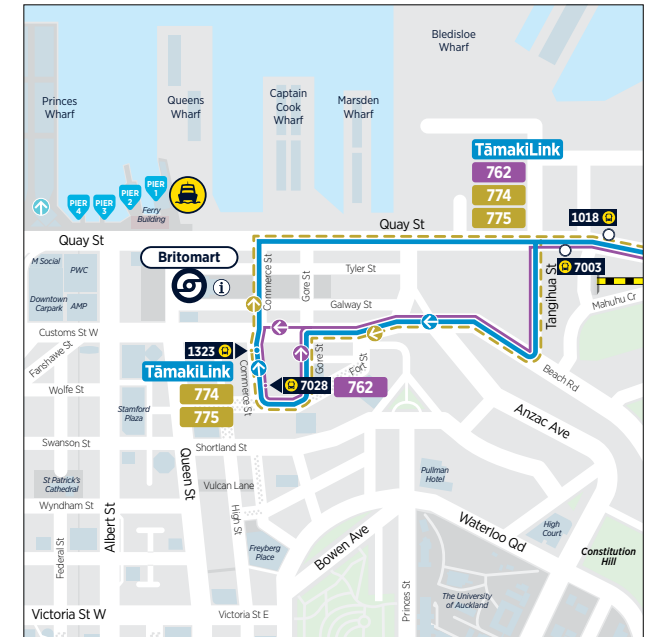

City Centre