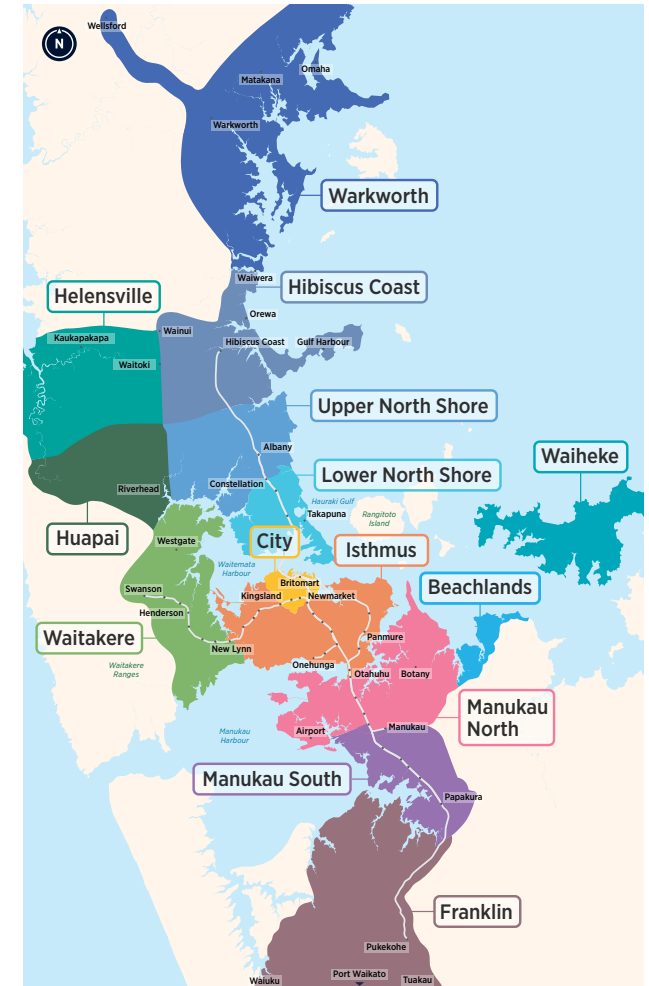

781

782

783

Routes

- **Tāmaki Link** Glen Innes, St Heliers, Mission Bay, Tamaki Dr, Britomart
- **744** Panmure, Pilkington Rd, Glen Innes, Mt Taylor Dr, St Heliers
- **762** Glen Innes, West Tamaki Rd, Eastridge, Orakei, Britomart
- **774** Mt Taylor Dr, Long Dr, Mission Bay, Tamaki Dr, Britomart (Monday to Friday peak only)
- **775** Glendowie, St Heliers, Mission Bay, Tamaki Dr, Britomart (Monday to Friday peak only)
- **781** Mission Bay, Orakei, Victoria Ave, Newmarket, Auckland Museum
- **782** Sylvia Park, Mt Wellington, Ellerslie, Grand Dr, Meadowbank, Eastridge, Mission Bay
- **783** Eastern Bays Loop clockwise: St Heliers, Glendowie, Eastridge, Kupe St, Mission Bay, St Heliers
- **783** Eastern Bays Loop anticlockwise: St Heliers, Mission Bay, Kupe St, Eastridge, Glendowie, St Heliers

Fare Zones & Boundaries

- Warkworth
- Huapai
- Manukau North
- Hibiscus Coast
- Waitakere
- Manukau South
- Upper North Shore
- City
- Franklin
- Lower North Shore
- Isthmus
- Beachlands
- Helensville
- Waiheke