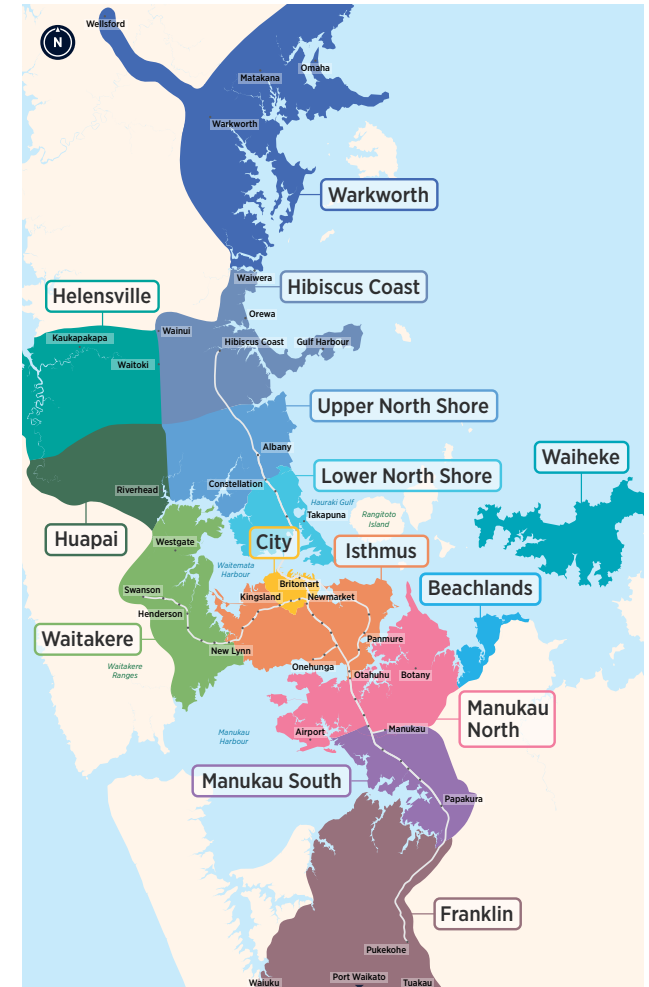

Mt Roskill Lynfield Blockhouse Bay Dominion Rd

Central Bus Timetable

Your guide to buses in this area

25B

25L

252

253

Routes

- **252** Lynfield to City via Dominion Rd, Ian Mckinnon Dr (Monday to Friday peak only)
- **253** Blockhouse Bay to City via Dominion Rd, Ian Mckinnon Dr (Monday to Friday peak only)
- **25B** Blockhouse Bay to City via Dominion Rd, View Rd, Symonds St
- **25L** Lynfield to City via Dominion Rd, View Rd, Symonds St
- **25B** City to Blockhouse Bay via Symonds St, View Rd, Dominion Rd
- **25L** City to Lynfield via Symonds St, View Rd, Dominion Rd

Fare Zones & Boundaries

- Warkworth
- Huiapai
- Manukau North
- Hibiscus Coast
- Waitakere
- Manukau South
- Upper North Shore
- City
- Franklin
- Lower North Shore
- Isthmus
- Beachlands
- Helensville
- Waiheke

Route Map

Blockhouse Bay

Valley Rd Shops

City Centre