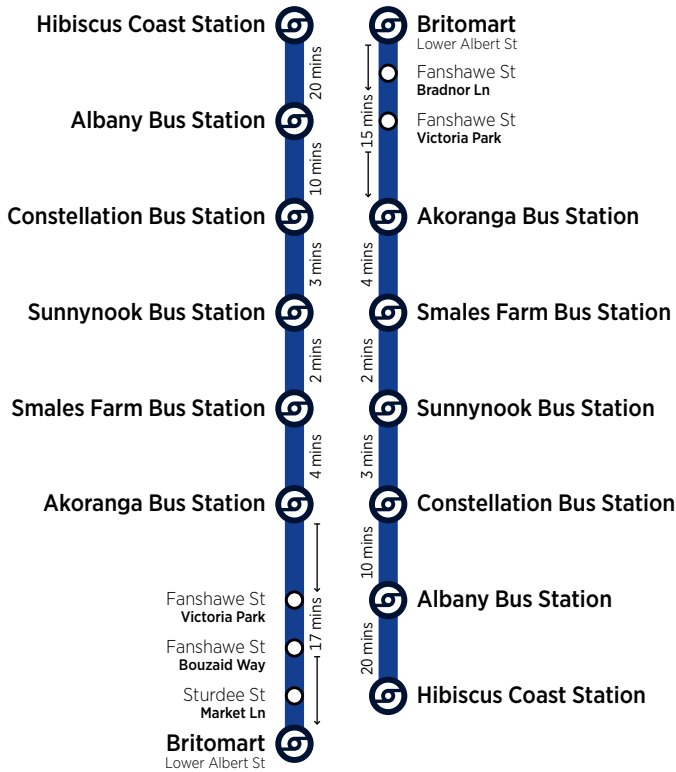

via Northern Busway

Legend			
	Bus route		Average travel time, may vary with traffic
	Key station or connection point		Bus stop

NX1 Albany Station / Britomart

via Northern Busway

Estimated frequency

Monday to Friday

To Britomart	
First buses: 05:00, 05:15, 05:30, 05:40	
05:50 to 10:00	3-5 mins
10:00 to 15:20	10 mins
15:20 to 20:00	6-8 mins
20:00 to 23:00	10 mins
then 23:13, 23:30	
Last bus: 23:30 (Mon to Thurs)	
Friday Only:	
Midnight to 02:30	30 mins

Saturday

To Britomart	
First bus: 06:10	
06:10 to 20:20	10 mins
20:20 to 23:20	15 mins
then Midnight	
Midnight to 02:30	30 mins
Last bus: 02:30	

Sunday and Public Holidays

To Britomart	
First bus: 06:30	
06:30 to 20:20	10 mins
20:20 to 23:20	15 mins
Last bus: 23:20	

Monday to Friday

From Britomart	
First bus: 05:30	
05:30 to 06:30	15 mins
then 06:40, 06:50, 07:00	
07:00 to 09:05	7-8 mins
09:05 to 14:45	10 mins
14:45 to 19:30	3-5 mins
19:30 to 20:30	7-8 mins
20:30 to 23:30	10 mins
then 23:45, midnight	
Last bus: Midnight (Mon to Thurs)	
Friday Only:	
Midnight to 03:00	30 mins