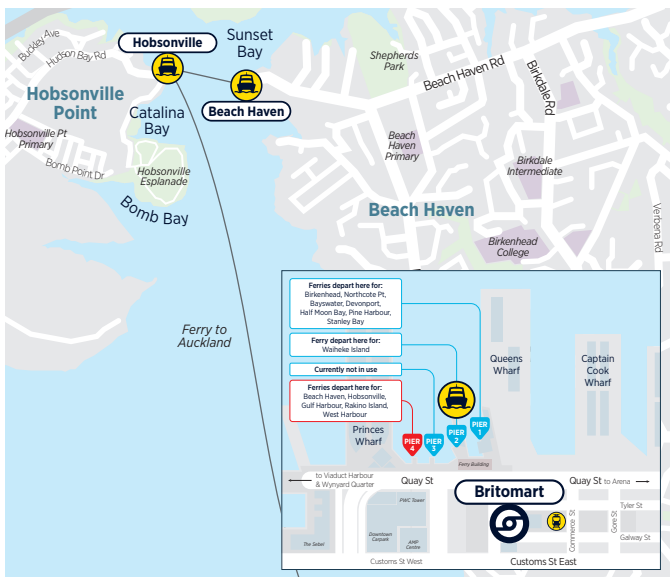

Hobsonville | Beach Haven | City Ferry

Monday to Friday (excluding public holidays)

Depart Downtown Auckland Pier 4	Hobsonville Pt Wharf	Beach Haven Wharf	Hobsonville Pt Wharf	Beach Haven Wharf	Arrive Downtown Auckland Pier 4
-	06:20	06:25	06:30	-	07:00
07:05	07:35	07:40	07:50	-	08:20
08:25	08:55	09:00	09:05	-	09:35
14:40	15:10	15:15	15:20	-	15:50
15:55	16:25	16:30	16:35	-	17:05
17:10	17:40	17:45	17:50	-	18:20
18:25	18:55	19:00	19:05	-	19:35
19:40	20:10	20:12	-	-	-

Saturday, Sunday and Public Holidays

Depart Downtown Auckland Pier 4	Hobsonville Pt Wharf	Beach Haven Wharf	Hobsonville Pt Wharf	Beach Haven Wharf	Arrive Downtown Auckland Pier 4
07:45	08:15	08:30	08:45	09:00	09:30
09:30	10:00	10:15	10:30	10:45	11:15
11:30	12:00	12:15	12:30	12:45	13:15
14:00	14:30	14:45	15:00	15:15	15:45
16:30	17:00	17:15	17:30	-	18:00
18:30	19:00	19:15	19:30	-	20:00
20:30	21:00	21:15	21:30	-	22:00
22:30**	23:00**	23:15**	23:30**	-	00:00**

** Operates Saturday only

This service is provided by Fullers360 and supported by HLC and partners.

Arrival times are approximate only and subject to weather and other unplanned circumstances

Effective 16 December 2019