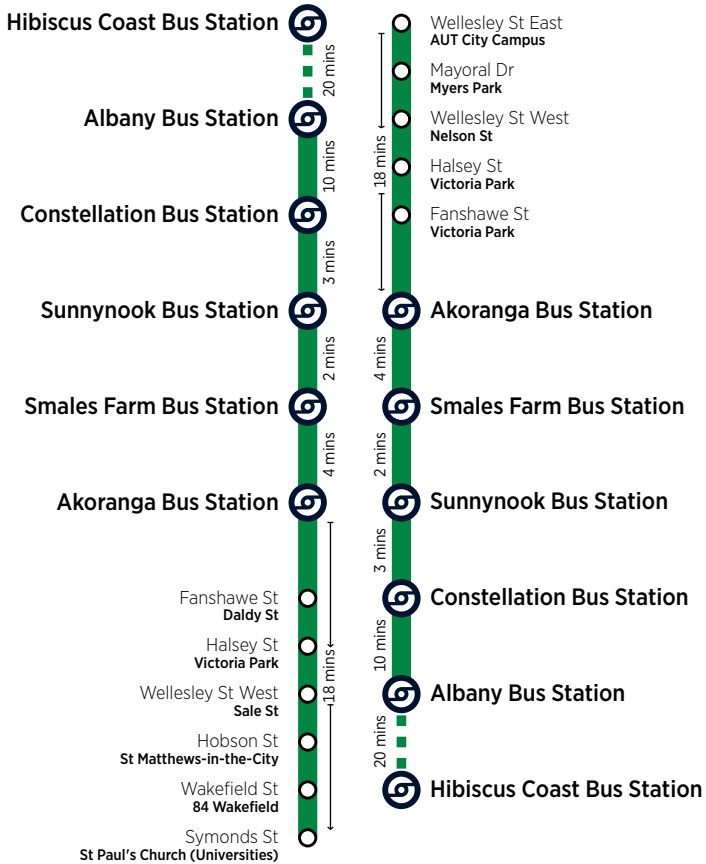

NX2

via Northern Busway

Legend

Average travel time, may vary with traffic

	Bus route		Key station or connection point		Bus stop
--	-----------	--	---------------------------------	--	----------

NX2 Hibiscus Coast Station / Albany Station / University via Northern Busway

Wellesley St (Stop 7089)

Monday to Friday

To Albany Bus Station

First buses:

06:45, 07:00, 07:15, 07:30

07:30 to 15:00 10 mins

15:00 to 16:20 5 mins

16:20 to 17:50 4 mins

Sunday and Public Holidays

From Albany Bus Station

First bus: 06:00

06:00 to 23:15 15 mins

Last bus: 23:15

From City universities

Wellesley St (Stop 7089)

Sunday and Public Holidays

To Albany Bus Station

First bus: 07:00

07:00 to midnight 15 mins

To Hibiscus Coast Bus Station

23:30, midnight

Last bus: Midnight

J005064_NN12_Feb.2020