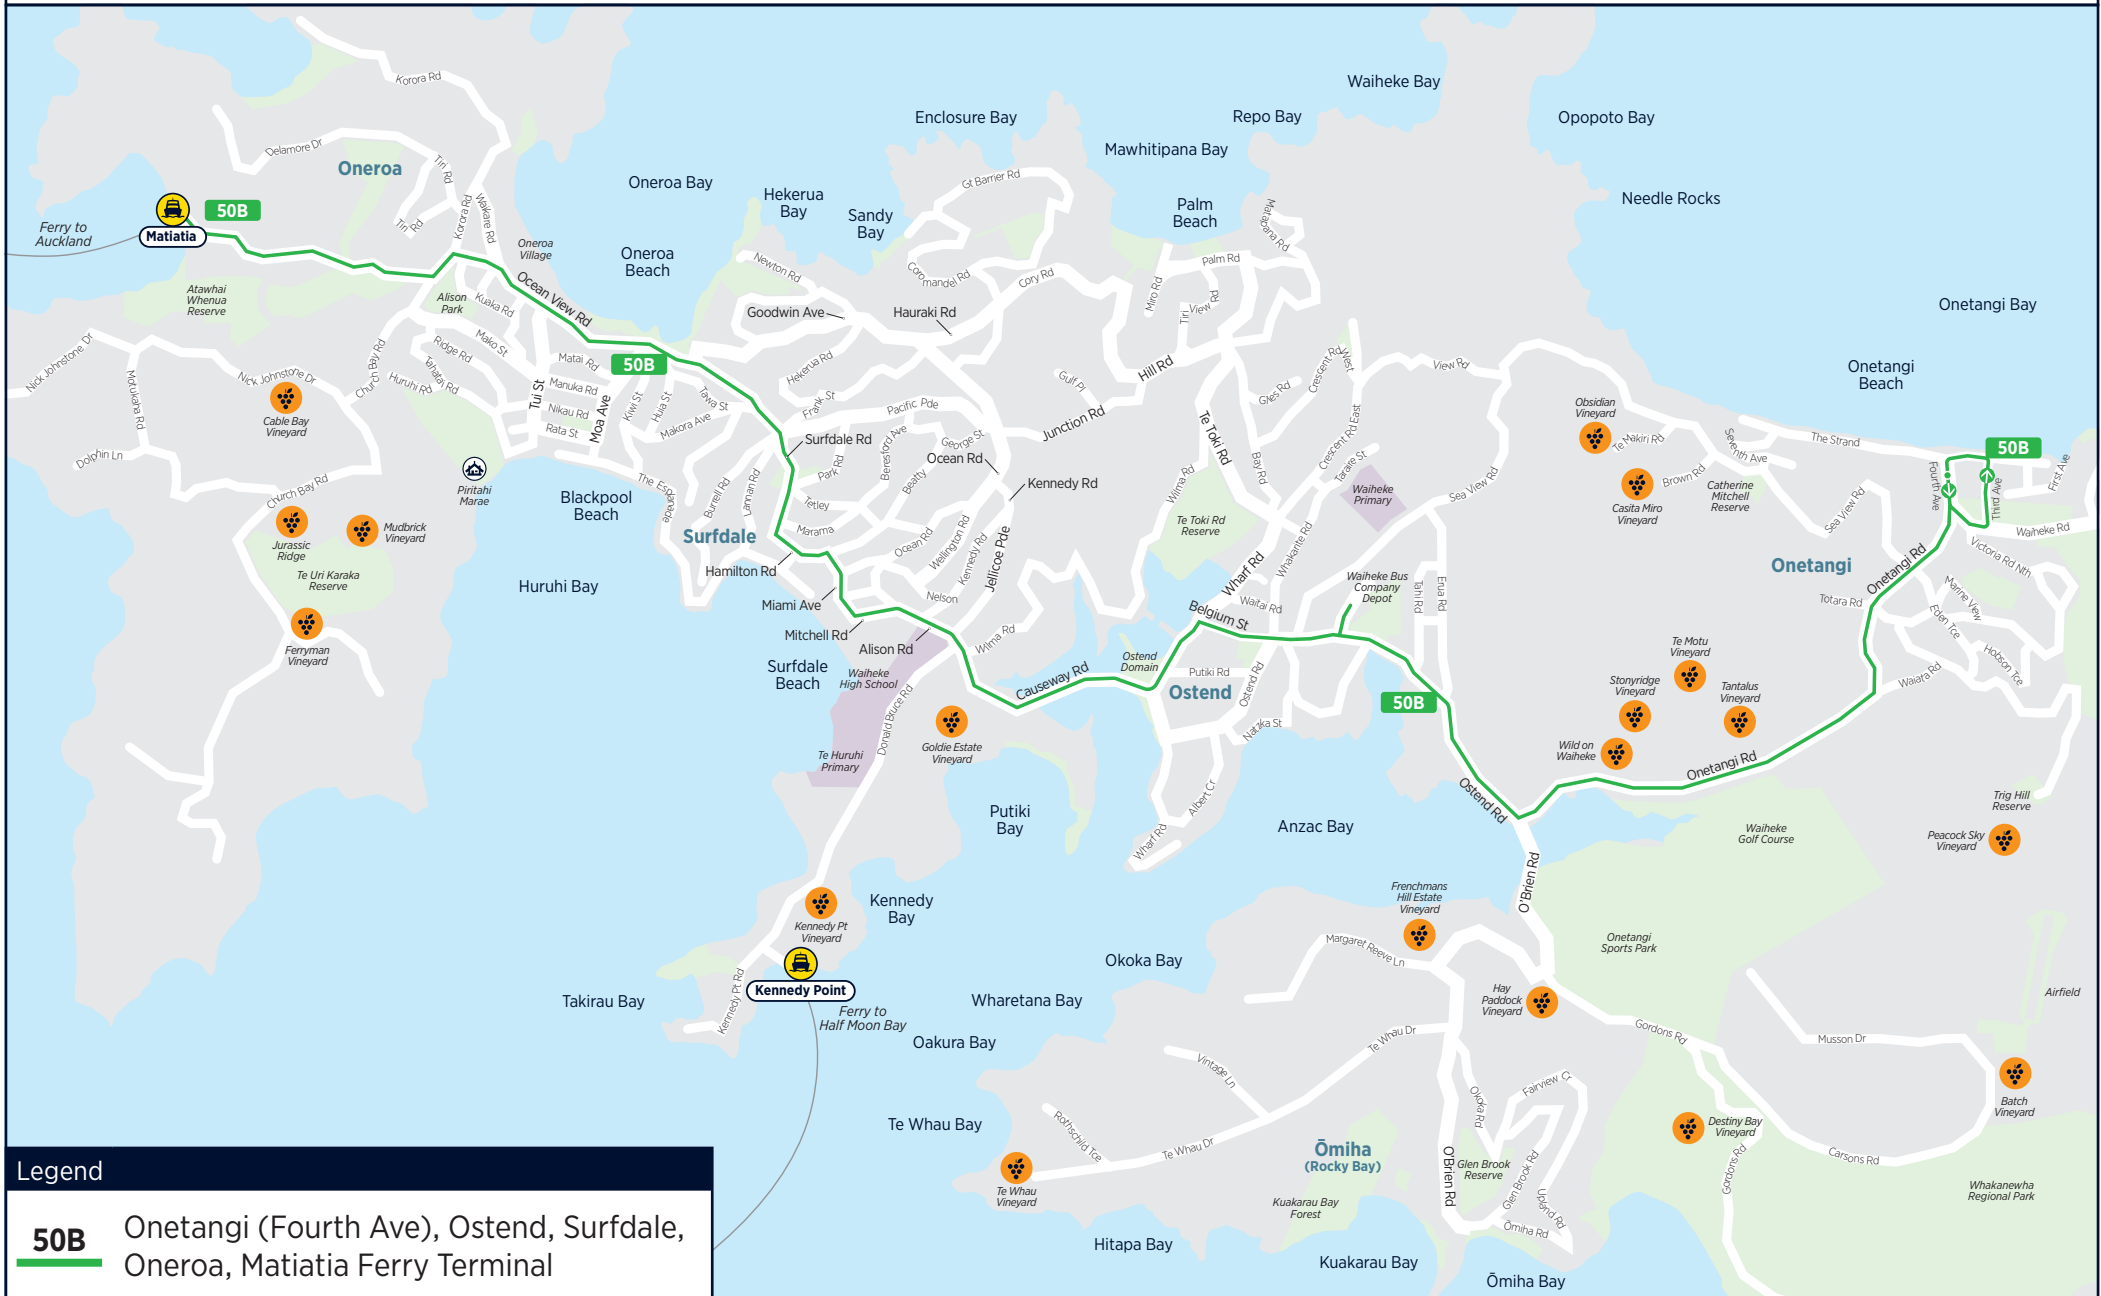

ROUTE 50B - ONETANGI TO MATIATIA FERRY TERMINAL VIA OSTEND, SURFDALE & ONEROA

Legend

50B Onetangi (Fourth Ave), Ostend, Surfdale, Oneroa, Matiatia Ferry Terminal