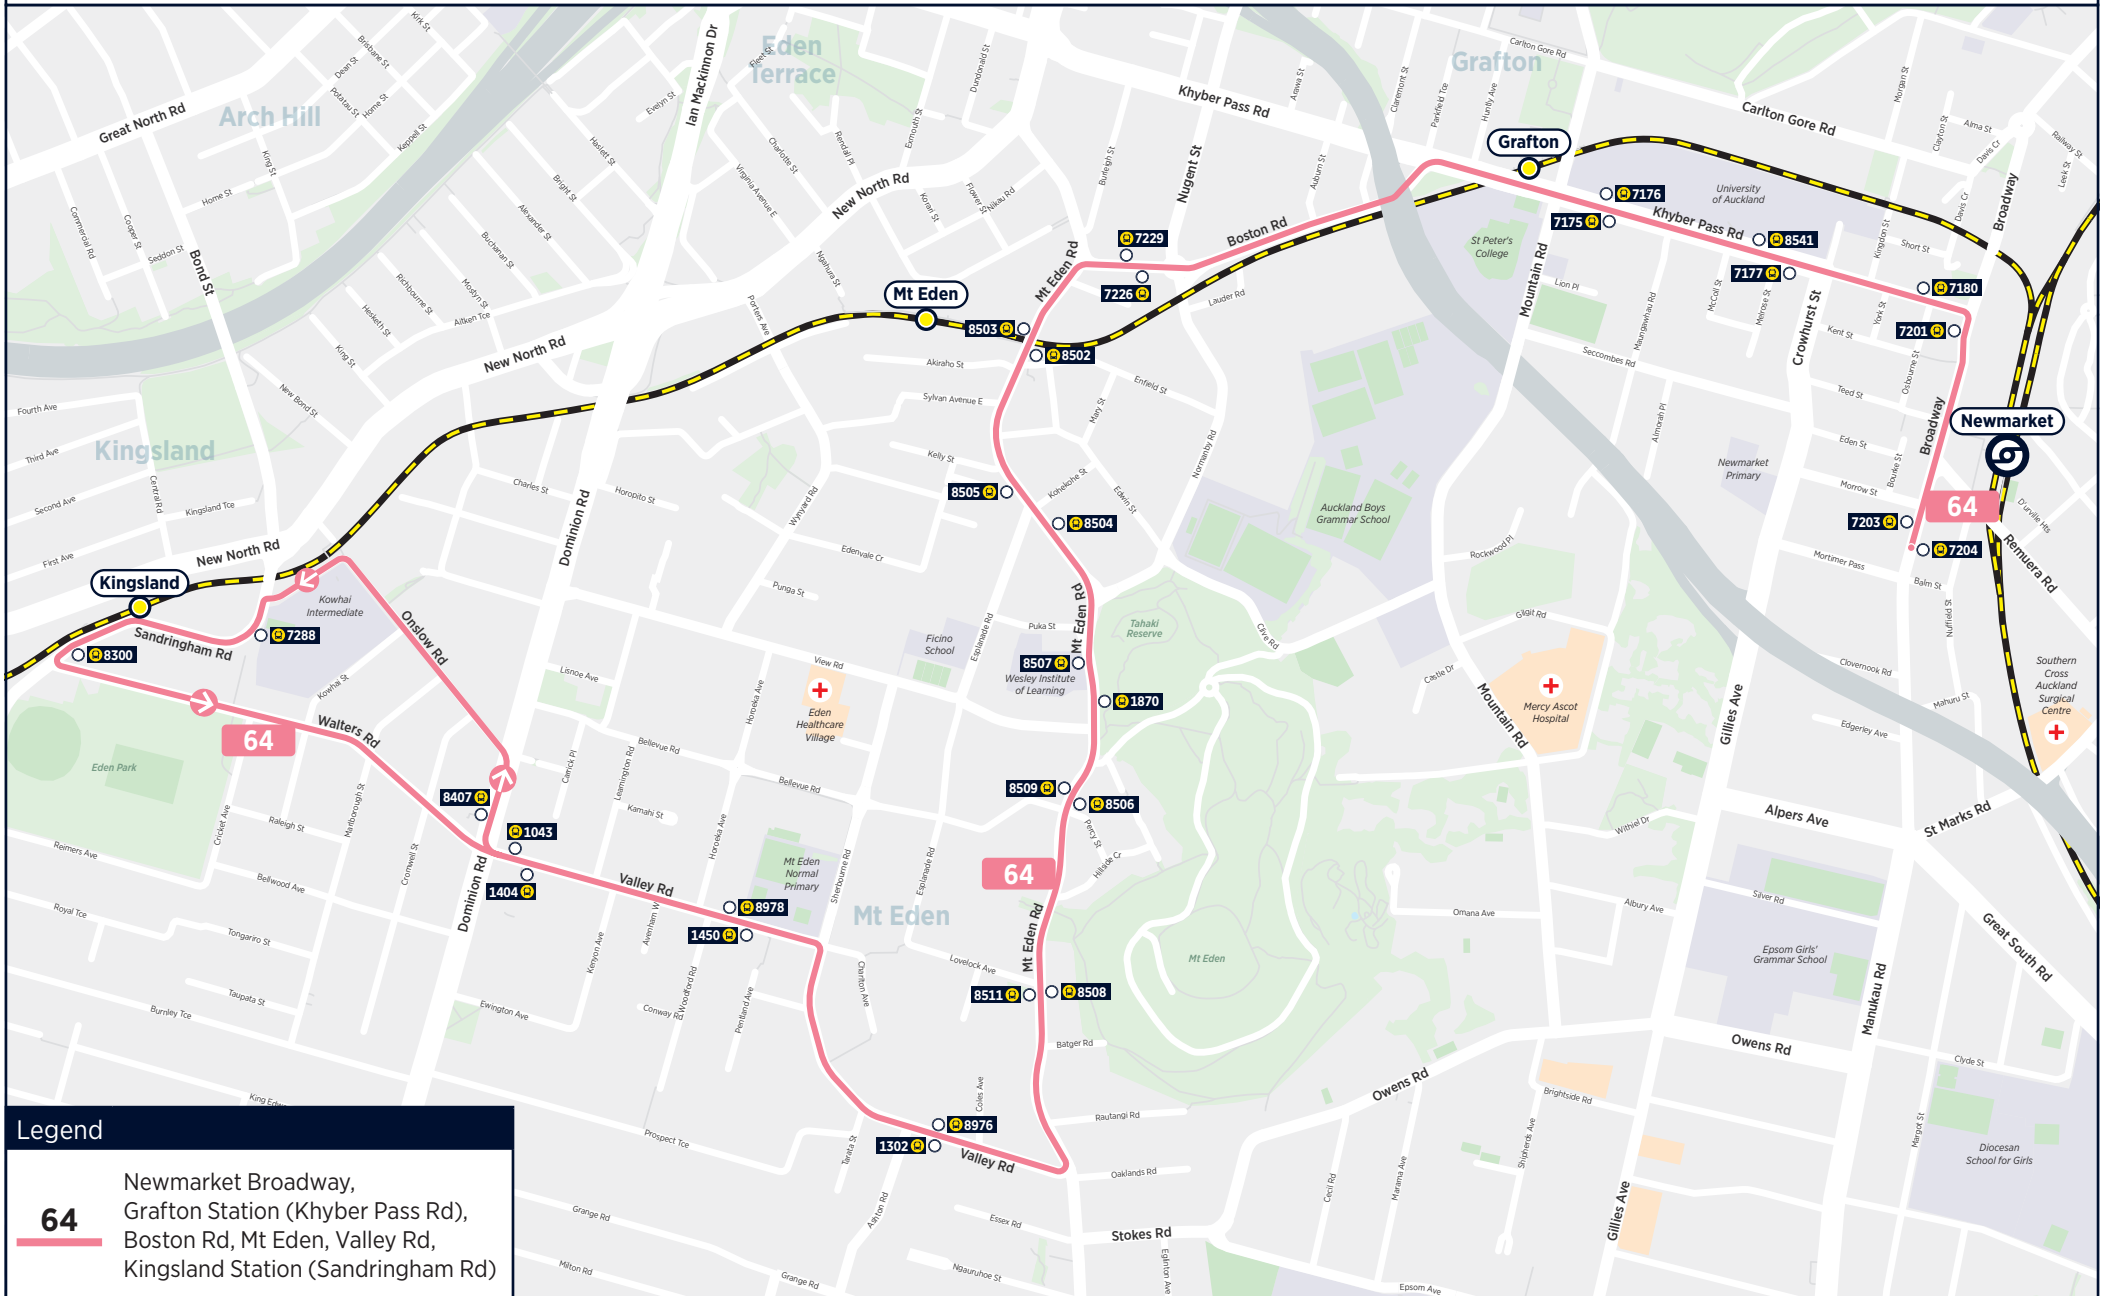

# ROUTE 64 - NEWMARKET TO KINGSLAND VIA MT EDEN & VALLEY RD

**Legend**

**64** Newmarket Broadway, Grafton Station (Khyber Pass Rd), Boston Rd, Mt Eden, Valley Rd, Kingsland Station (Sandringham Rd)