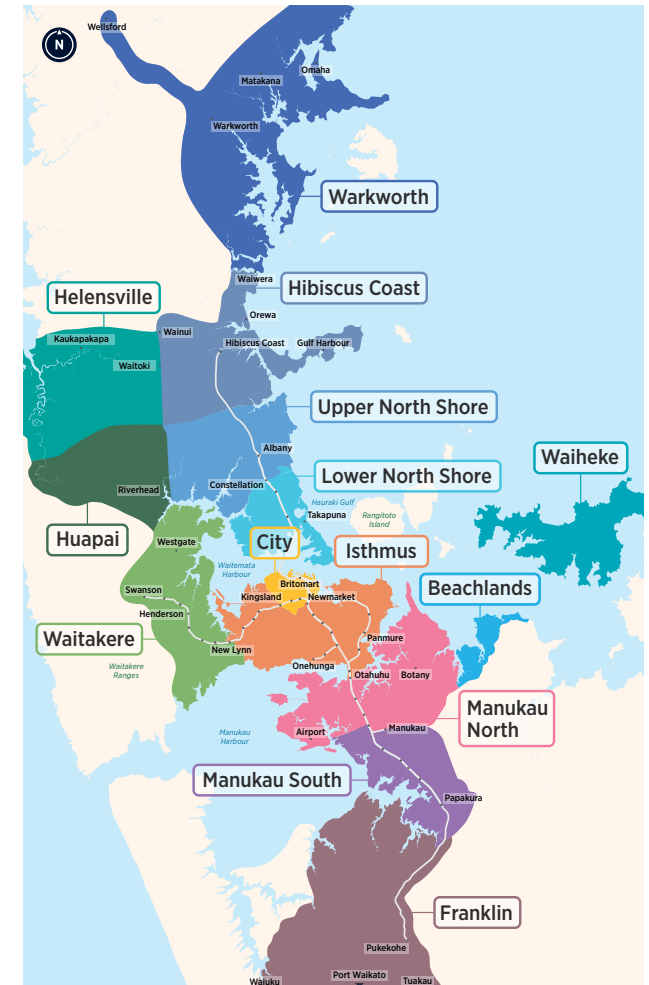

Waiheke Island

Bus and Ferry Timetable

- 50A
- 50B
- 501
- 502
- 503
- 504

Routes

- **50A** Seventh Ave, The Strand, Onetangi, Ostend (Belgium St), Surfdale, Oneroa, Matiatia Ferry Terminal
- **50B** Fourth Ave, Onetangi, Ostend (Belgium St), Surfdale, Oneroa, Matiatia Ferry Terminal
- **501** Kennedy Point Ferry Terminal, Jellicoe Parade, Wellington Rd, Surfdale, Oneroa, Matiatia Ferry Terminal
- **502** Ōmiha (Rocky Bay), Ostend (Belgium St), Palm Beach, Blackpool, Oneroa, Matiatia Ferry Terminal
- **503** Matiatia to Oneroa Village (Summer service only)
- **504** Waiheke Rd, Onetangi, Ostend (Belgium St) (Monday to Friday peak service only)

Waiheke/City Ferry Downtown to Matiatia

Fare Zones & Boundaries

- Warkworth
- Hibiscus Coast
- Upper North Shore
- Lower North Shore
- Helensville
- Huapai
- Waitakere
- City
- Isthmus
- Waiheke
- Manukau North
- Manukau South
- Franklin
- Beachlands