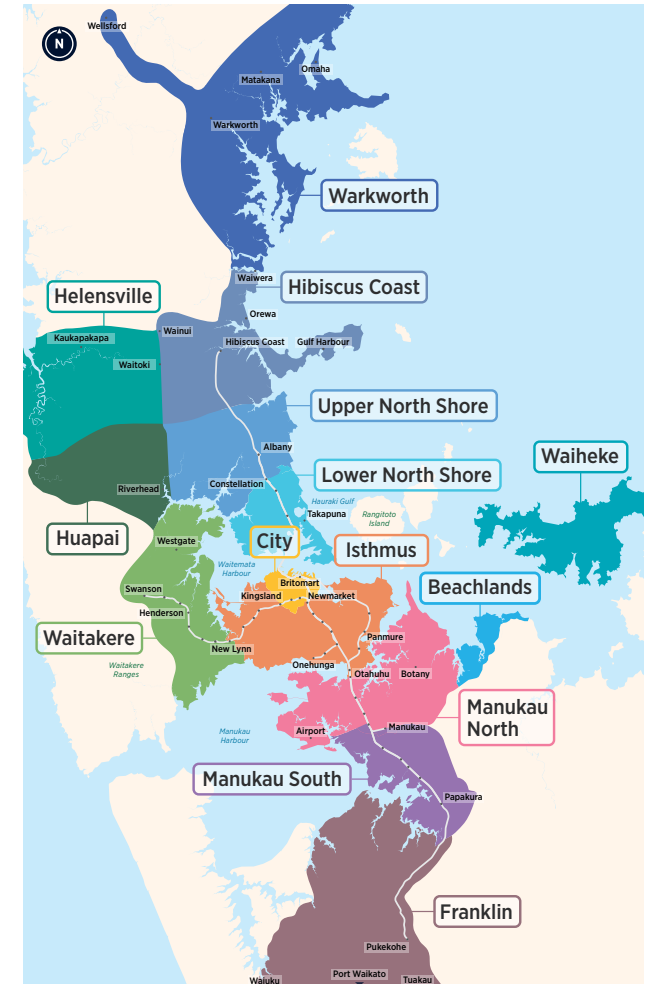

Fare Zones & Boundaries

- Warkworth
- Huapai
- Manukau North
- Hibiscus Coast
- Waitakere
- Manukau South
- Upper North Shore
- City
- Franklin
- Lower North Shore
- Isthmus
- Beachlands
- Helensville
- Waiheke

For more information on fares visit www.AT.govt.nz/fares

Effective 31 May 2020