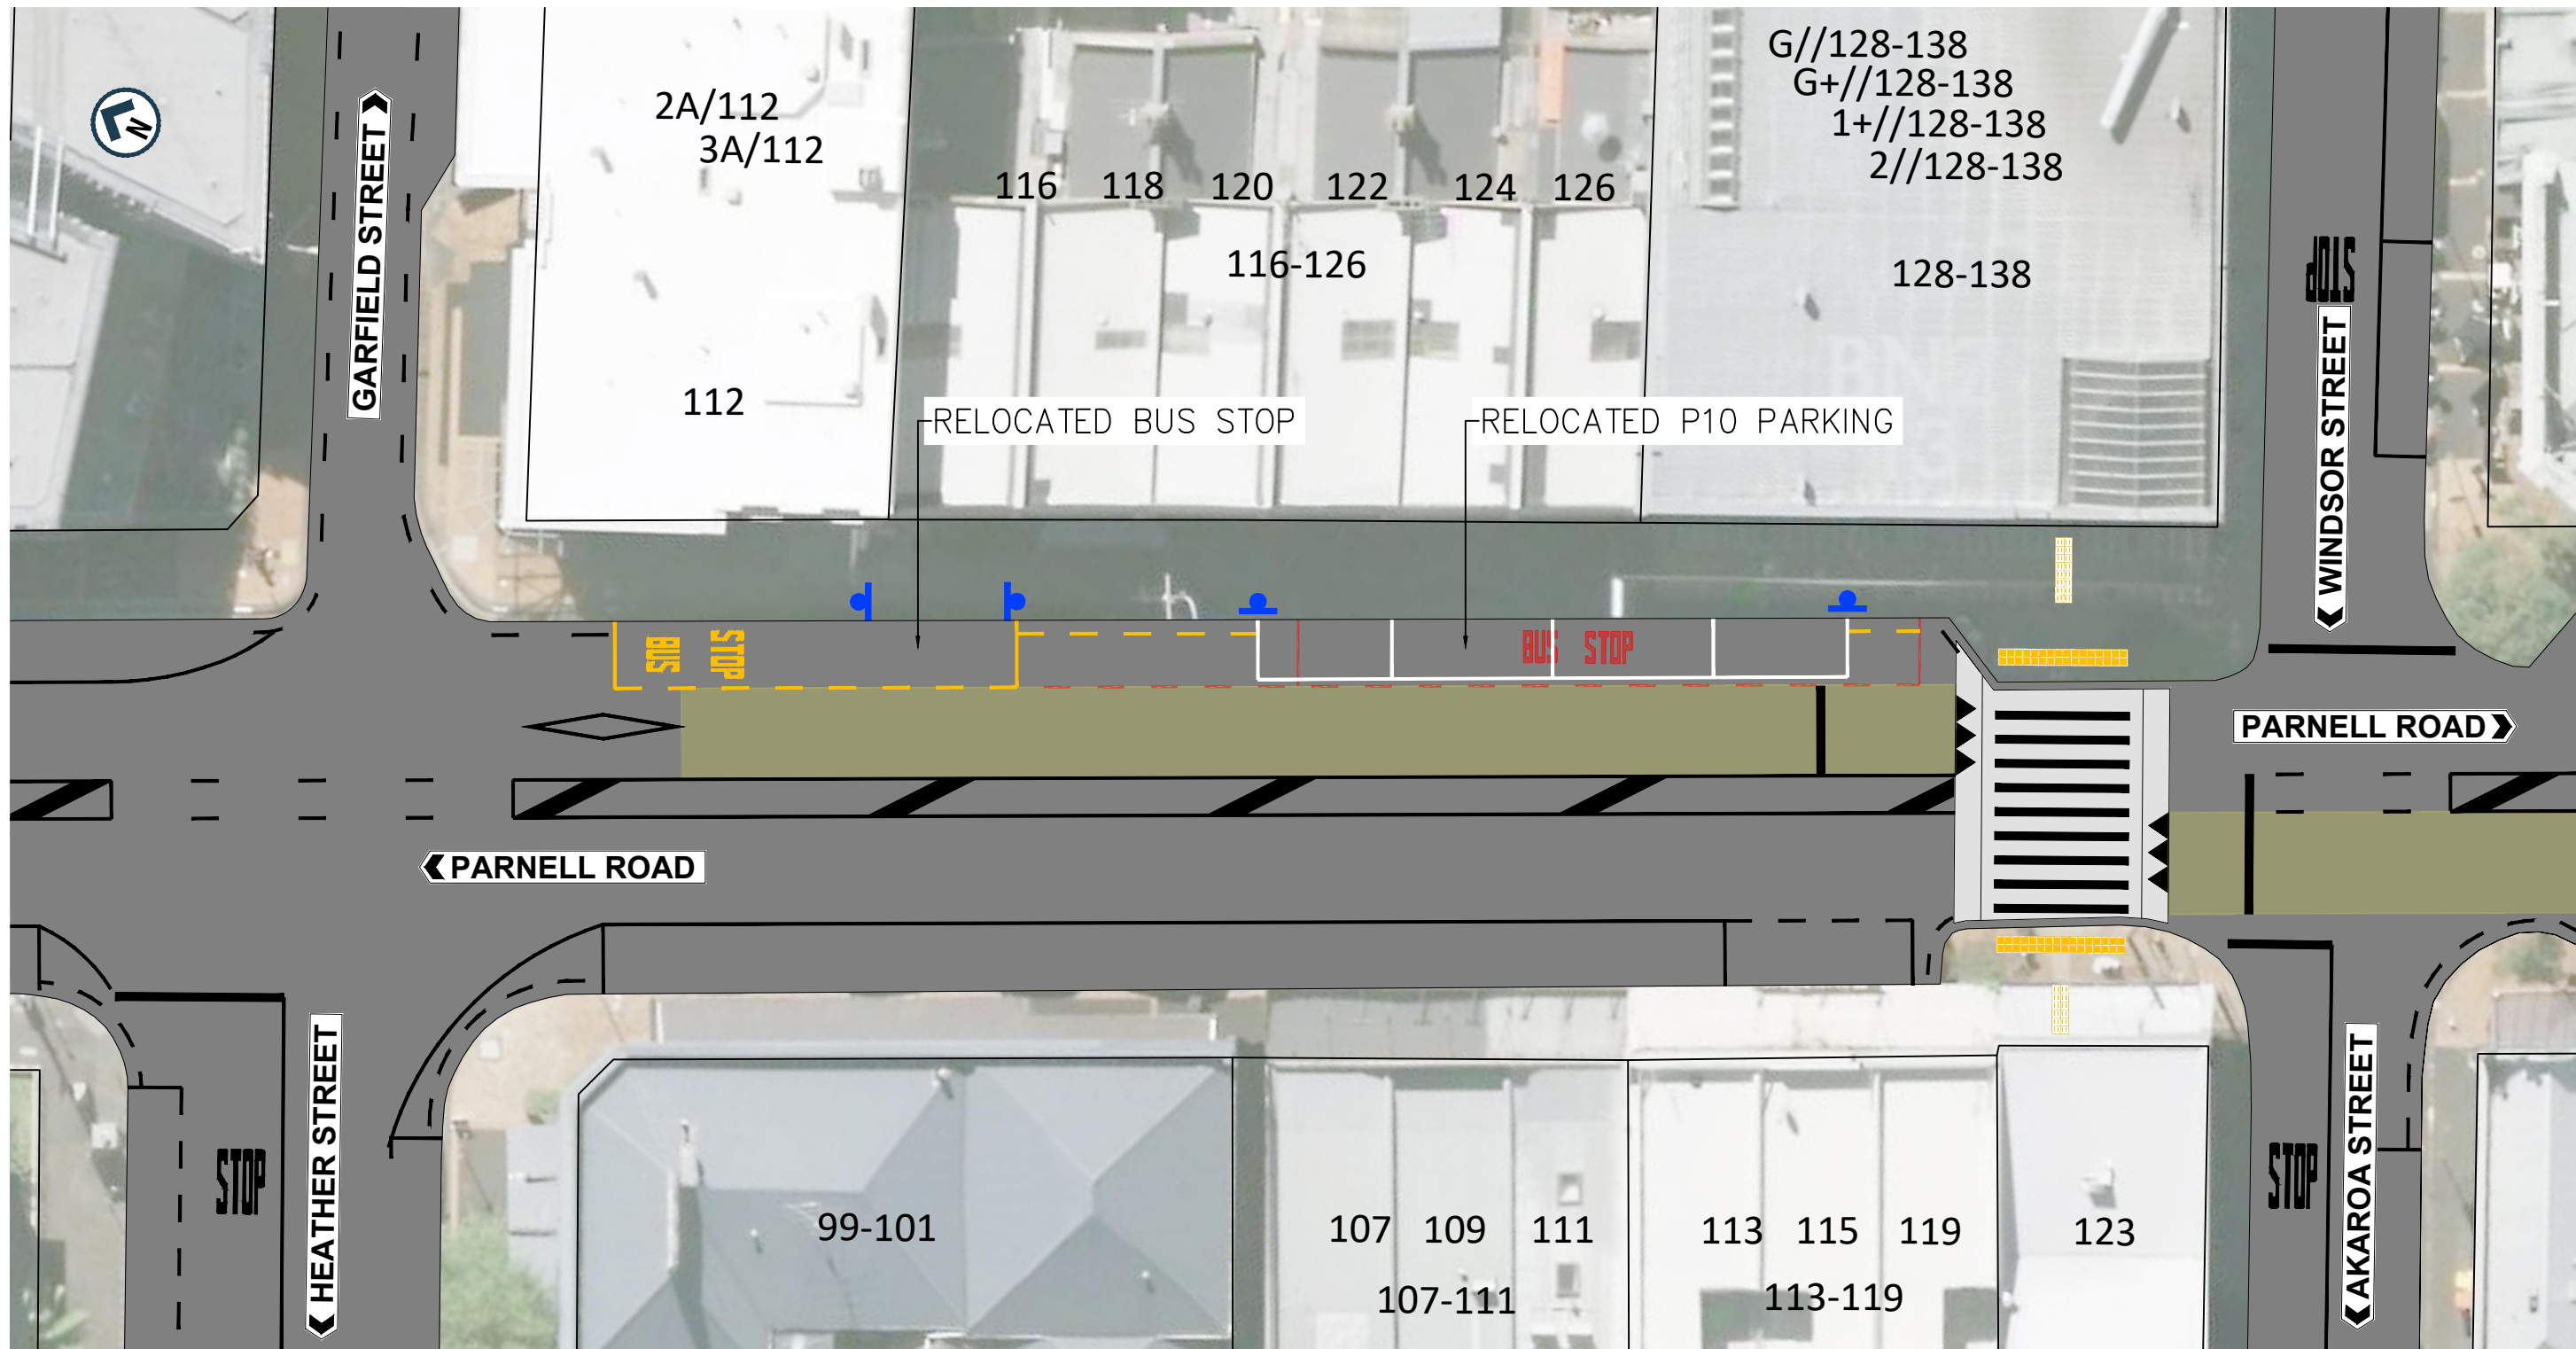

ORIGINAL SIZE A1 DO NOT SCALE - IF IN DOUBT, ASK

**LEGEND**

- NEW ROAD MARKING
- EXISTING ROAD MARKING
- EXISTING ROAD MARKING TO BE REMOVED
- NEW BROKEN YELLOW LINES "NSAAT"
- NEW / RELOCATED SIGN

AUCKLAND TRANSPORT  
128 PARNELL ROAD, AUCKLAND  
BUS STOP RELOCATION