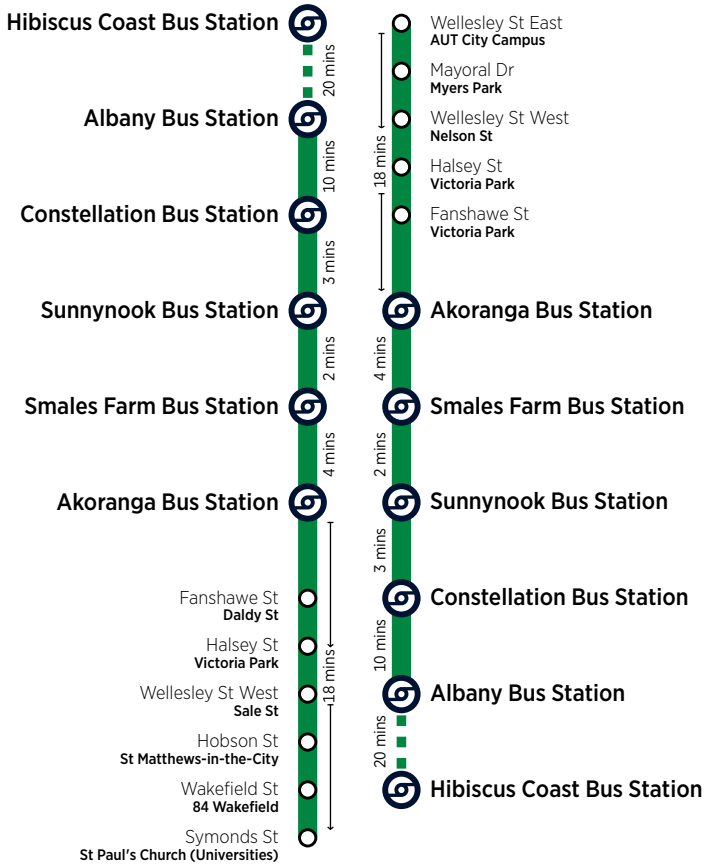

NX2

via Northern Busway

Legend

Average travel time, may vary with traffic

	Bus route		Key station or connection point		Bus stop
--	-----------	--	---------------------------------	--	----------

NX2 Hibiscus Coast Station / Albany Station / University via Northern Busway

From Albany Bus Station

First bus: 06:00

06:00 to 23:15 15 mins

Last bus: 23:15

From City universities

Wellesley St (Stop 7089)

Monday to Friday

To Albany Bus Station

To Albany Bus Station

First bus: 07:06

07:06 to 00:06 15 mins

To Hibiscus Coast Bus Station

23:36, 00:06

Last bus: 00:06

From City universities

Wellesley St (Stop 7089)

Sunday and Public Holidays

To Albany Bus Station

First bus: 07:06

07:06 to 00:06 15 mins

To Hibiscus Coast Bus Station

23:36, 00:06

Last bus: 00:06

J005660_NN12_Jun 2020