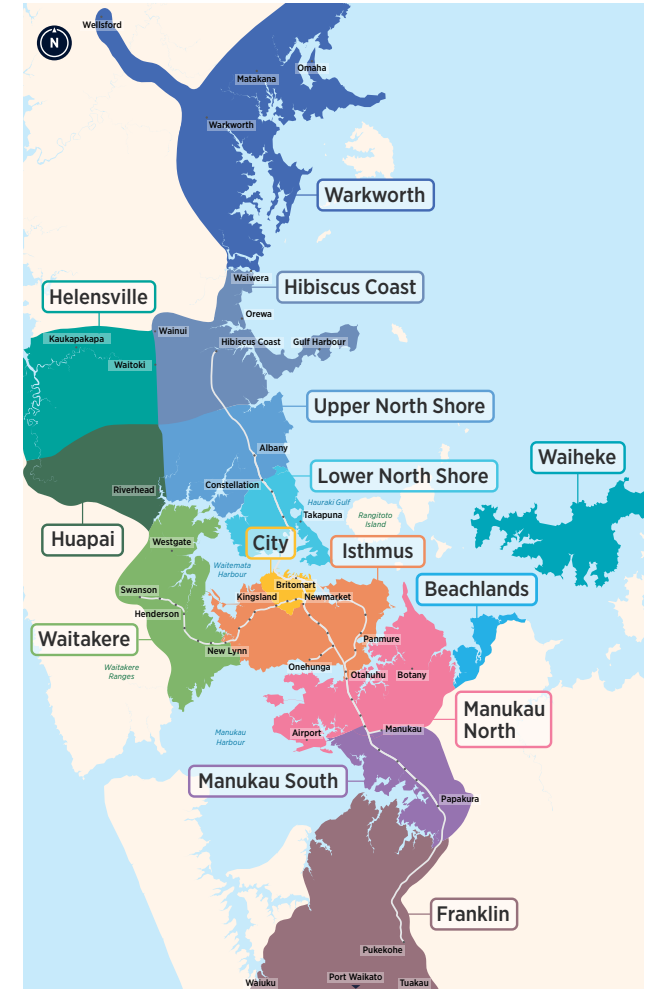

▶▶ 670

▶▶ 743

▶▶ 744

▶▶ 782

Routes

- ▶ **32** Mangere Town Centre, Otahuhu Station, Sylvia Park
- ▶ **66** Pt Chevalier Beach, Mt Albert, Mt Roskill, Three Kings, Royal Oak, Penrose, Sylvia Park
- ▶ **70** Botany, Ti Rakau Dr, Pakuranga, Panmure, Ellerslie, Newmarket, City
- ▶ **298** Onehunga, Oranga, Ellerslie, Mt Wellington, Sylvia Park
- ▶ **321** Mission Bay, Orakei, Victoria Ave, Newmarket, Auckland Museum
- ▶ **323** Sylvia Park, Mt Wellington, Ellerslie, Grand Dr, Meadowbank, Eastridge, Mission Bay
- ▶ **670** Sylvia Park, Mt Wellington, Ellerslie, Grand Dr, Meadowbank, Eastridge, Mission Bay
- ▶ **743** Sylvia Park, Mt Wellington, Ellerslie, Grand Dr, Meadowbank, Eastridge, Mission Bay
- ▶ **744** Panmure, Pilkington Rd, Glen Innes, Mt Taylor Dr, St Heliers
- ▶ **782** Sylvia Park, Mt Wellington, Ellerslie, Grand Dr, Meadowbank, Eastridge, Mission Bay

Fare Zones & Boundaries

- ▶ Warkworth
- ▶ Hibiscus Coast
- ▶ Manukau North
- ▶ Upper North Shore
- ▶ Waitakere
- ▶ Manukau South
- ▶ Lower North Shore
- ▶ City
- ▶ Franklin
- ▶ Helensville
- ▶ Isthmus
- ▶ Beachlands
- ▶ Waiheke