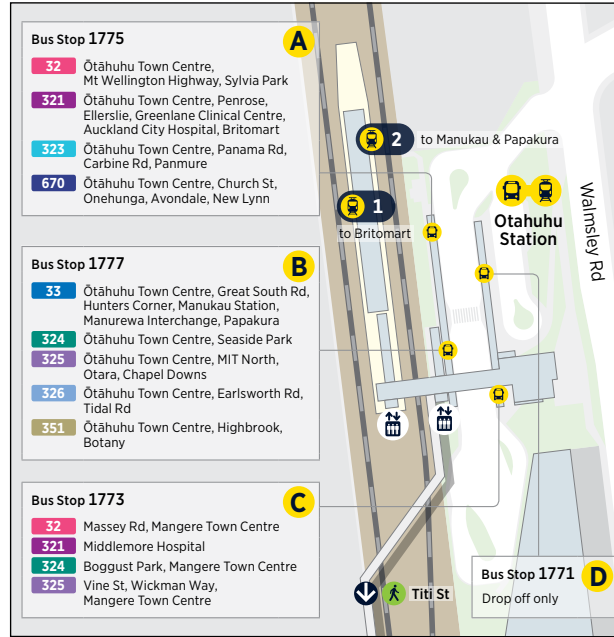

743 Glen Innes to Onehunga Transport Centre

via Tripoli Rd, Panmure, Sylvia Park and Church St

	Glen Innes / Taniwha St (Stop 7821)	Panmure Interchange (Stop 1761)	Sylvia Park (Stop 7239)	Onehunga Transport Centre	
Saturday	06:05	06:15	06:25	06:43	
	06:35	06:45	06:55	07:13	
	07:05	07:15	07:25	07:43	
	07:35	07:45	07:55	08:15	
	08:05	08:15	08:25	08:45	
	08:35	08:45	08:55	09:15	
	Then at the following minutes past each hour	:05	:15	:25	:45
		:35	:45	:55	:15
until	17:35	17:45	17:55	18:15	
	18:05	18:15	18:25	18:43	
	18:35	18:45	18:55	19:13	
	19:05	19:15	19:25	19:43	
	19:35	19:45	19:55	20:13	
	20:05	20:15	20:25	20:43	
	20:35	20:45	20:55	21:13	
	21:05	21:15	21:25	21:43	
	21:35	21:45	21:55	22:13	
	22:35	22:45	22:55	23:13	

782 Sylvia Park to Mission Bay

via Mt Wellington, Ellerslie and Meadowbank

	Sylvia Park (Stop 7238)	Ellerslie Shops (Stop 7505)	Meadowbank Station (Stop 7589)	Mission Bay
Sunday and Public Holidays	06:00	06:12	06:23	06:38
	07:00	07:12	07:23	07:40
	08:00	08:12	08:23	08:40
	09:00	09:12	09:23	09:41
	10:00	10:13	10:23	10:44
	11:00	11:13	11:25	11:45
	12:00	12:14	12:26	12:46
	13:00	13:14	13:26	13:46
	14:00	14:14	14:26	14:46
	15:00	15:14	15:26	15:46
	16:00	16:14	16:26	16:46
	17:00	17:14	17:26	17:46
	18:00	18:12	18:24	18:44

Route Map

City Centre

Ellerslie

Otahuhu Station

Royal Oak

Royal Oak

Panmure

Sylvia Park