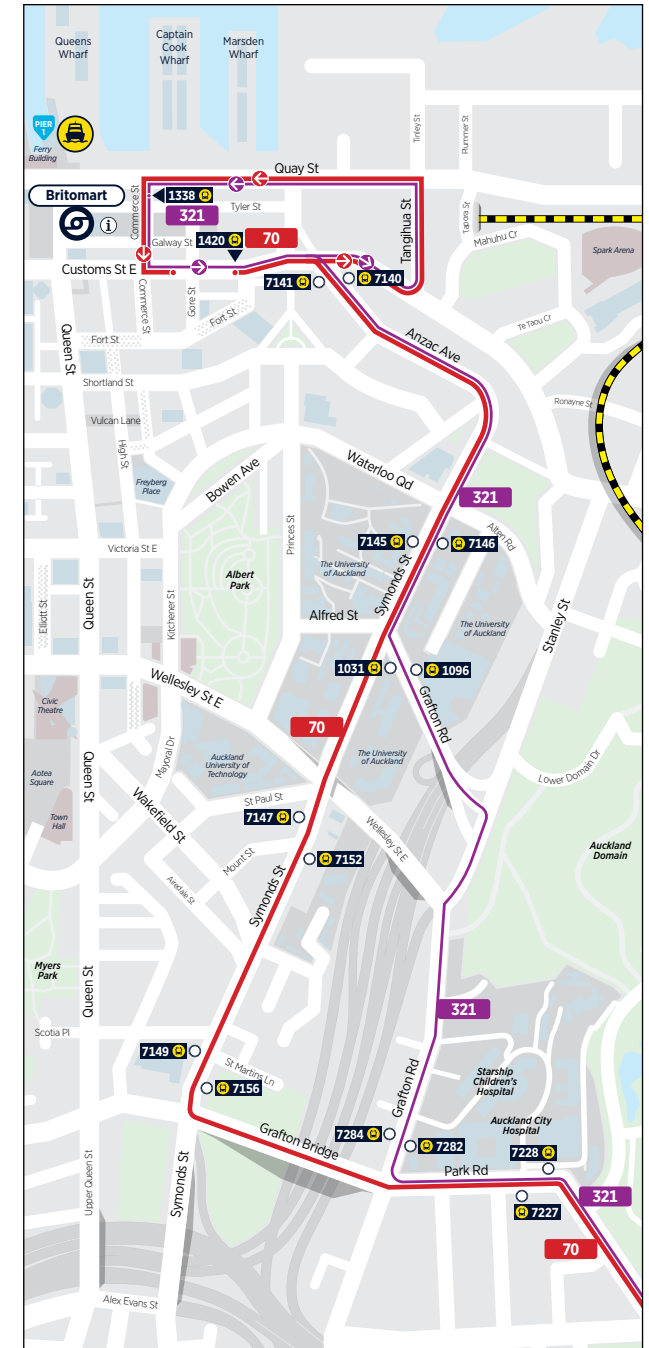

City Centre