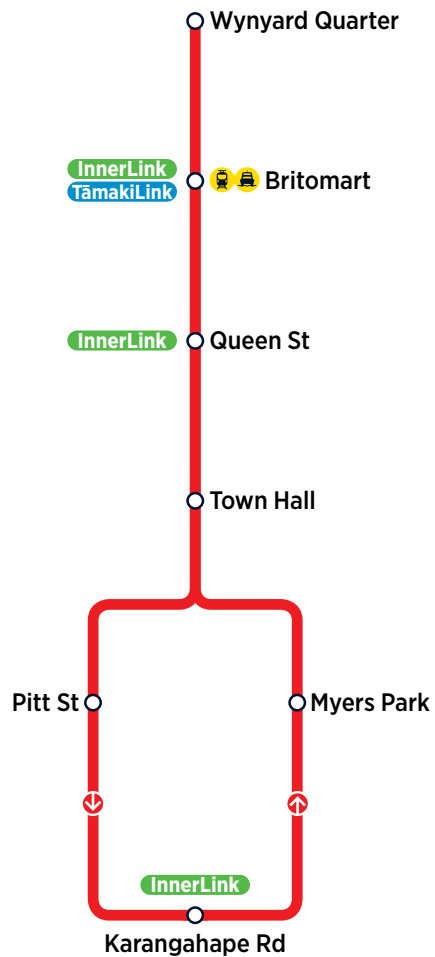

CityLink

Every 7 to 8 Minutes*

Mon-Fri 06:00 - Midnight
Sat/Sun/Holidays 06:20 - Midnight

InnerLink

Every 10 to 15 Minutes*

Mon-Fri 06:10 - Midnight
Sat/Sun/Holidays 06:20 - Midnight

OuterLink

Every 12 to 15 Minutes*

Mon-Fri 06:00 - Midnight
Sat/Sun/Holidays 06:00 - Midnight

TāmakiLink

Every 15 Minutes*

To Britomart: Mon-Sat 05:30 - 23:15
Sun/Holidays 06:00 - 23:15
From Britomart: Mon-Sat 06:10 - 23:55
Sun/Holidays 06:40 - 23:55
(Fri/Sat 01:00, 02:00, 03:00)

Route Map

Tāmaki Link