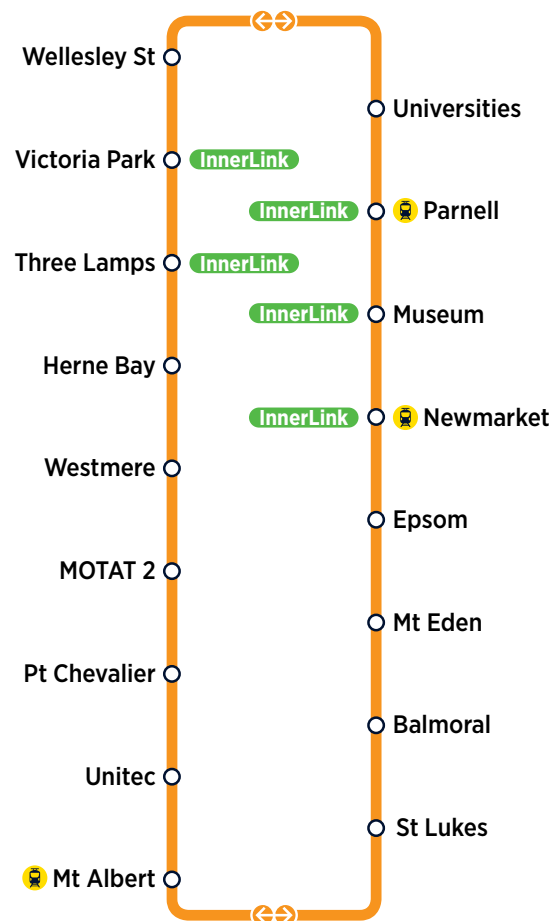

CityLink

Every 7 to 8 Minutes*

Mon-Fri 06:00 - Midnight
Sat/Sun/Holidays 06:20 - Midnight

InnerLink

Every 10 to 15 Minutes*

Mon-Fri 06:10 - Midnight
Sat/Sun/Holidays 06:20 - Midnight

OuterLink

Every 12 to 15 Minutes*

Mon-Fri 06:00 - Midnight
Sat/Sun/Holidays 06:00 - Midnight

TāmakiLink

Every 15 Minutes*

To Britomart: Mon-Sat 05:30 - 23:15
Sun/Holidays 06:00 - 23:15
From Britomart: Mon-Sat 06:10 - 23:55
Sun/Holidays 06:40 - 23:55
(Fri/Sat 01:00, 02:00, 03:00)

Route Map

Tāmaki Link