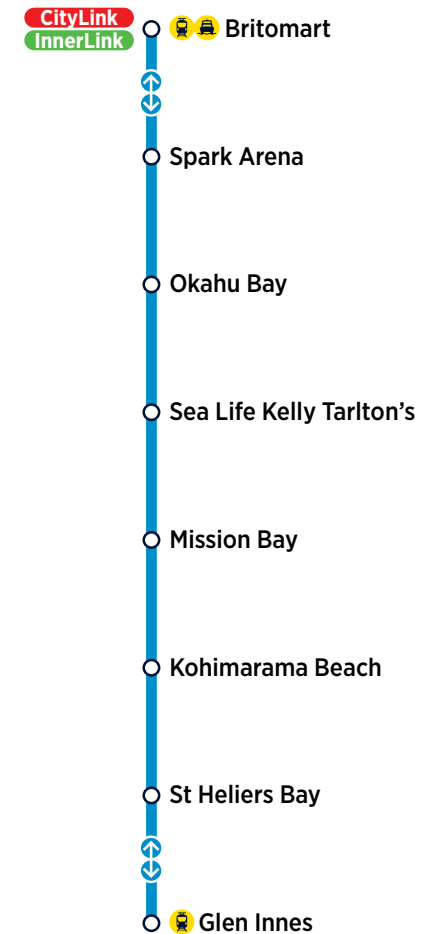

CityLink

Every 7 to 8 Minutes*

Mon-Fri 06:00 - Midnight
Sat/Sun/Holidays 06:20 - Midnight

InnerLink

Every 10 to 15 Minutes*

Mon-Fri 06:10 - Midnight
Sat/Sun/Holidays 06:20 - Midnight

OuterLink

Every 12 to 15 Minutes*

Mon-Fri 06:00 - Midnight
Sat/Sun/Holidays 06:00 - Midnight

TāmakiLink

Every 15 Minutes*

To Britomart: Mon-Sat 05:30 - 23:15
Sun/Holidays 06:00 - 23:15
From Britomart: Mon-Sat 06:10 - 23:55
Sun/Holidays 06:40 - 23:55
(Fri/Sat 01:00, 02:00, 03:00)

Route Map

Tāmaki Link