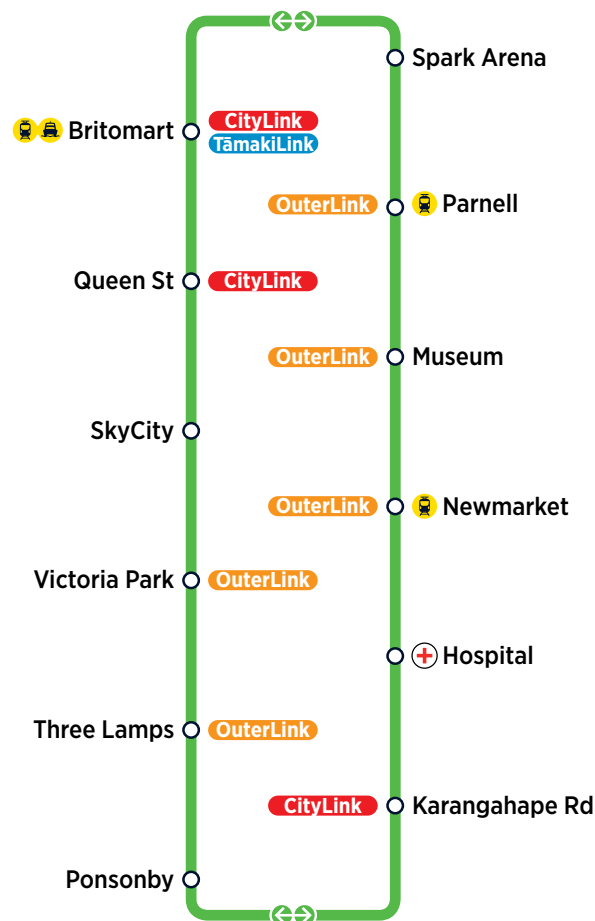

CityLink

Every 7 to 8 Minutes*

Mon-Fri 06:00 - Midnight
Sat/Sun/Holidays 06:20 - Midnight

InnerLink

Every 10 to 15 Minutes*

Mon-Fri 06:10 - Midnight
Sat/Sun/Holidays 06:20 - Midnight

OuterLink

Every 12 to 15 Minutes*

Mon-Fri 06:00 - Midnight
Sat/Sun/Holidays 06:00 - Midnight

TāmakiLink

Every 15 Minutes*

To Britomart: Mon-Sat 05:30 - 23:15
Sun/Holidays 06:00 - 23:15
From Britomart: Mon-Sat 06:10 - 23:55
Sun/Holidays 06:40 - 23:55
(Fri/Sat 01:00, 02:00, 03:00)

Route Map

Tāmaki Link