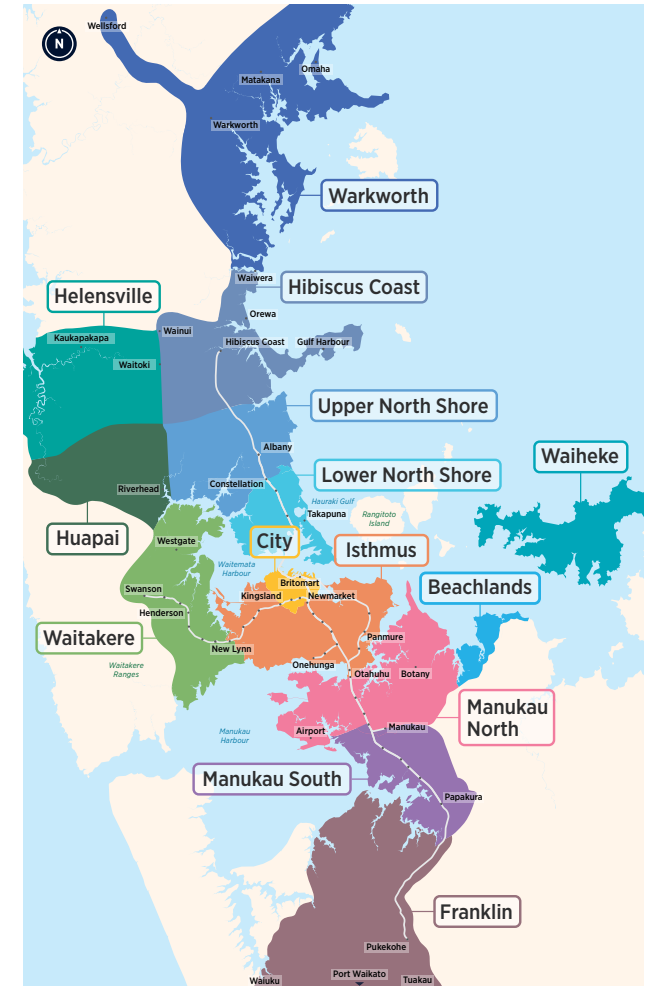

Three Kings Hillsborough Waikowhai Mt Eden Rd

Central Bus Timetable

- ▶▶ 64
- ▶ 27H
- ▶▶ 27T
- ▶ 27W

Routes

- 64 Newmarket, Mt Eden, Valley Rd Shops, Kingsland
- 27H, 27T, 27W Waikowhai, Hillsborough, Three Kings, Mt Eden Rd to City
- 27H, 27T, 27W City to Mt Eden Rd, Three Kings, Hillsborough, Waikowhai

Other timetables available in this area that may interest you

Timetable	Routes
Link	CityLink, InnerLink, OuterLink, TāmakiLink
Central Isthmus Crosstown	64, 66, 68, 650, 670
New North Rd	20, 22A, 22N, 22R, 221X, 223X
Sandringham Rd	24B, 24R, 24W, 243X, 248X
Dominion Rd	25B, 25L, 252, 253
Train timetable	Western Line

Fare Zones & Boundaries

- Warkworth
- Huapai
- Manukau North
- Hibiscus Coast
- Waitakere
- Manukau South
- Upper North Shore
- City
- Franklin
- Lower North Shore
- Isthmus
- Beachlands
- Helensville
- Waiheke

Route Map

City Centre