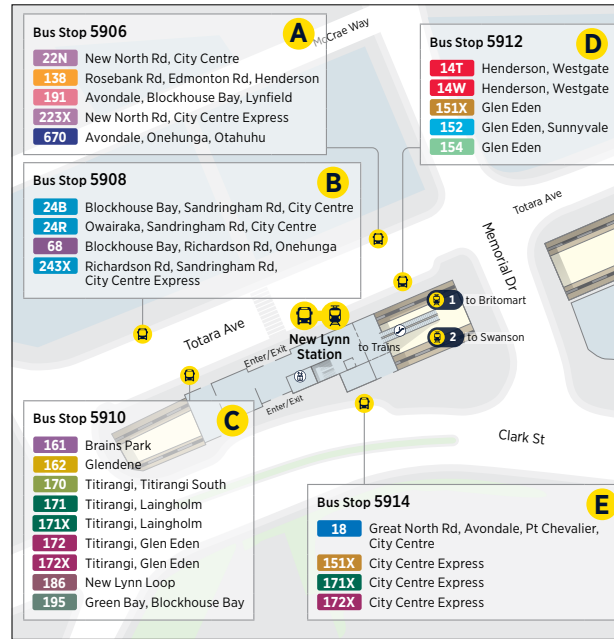

670 Otahuhu Station to New Lynn Station

via Church St, Onehunga, Carr Rd and Stoddard Rd

	Otahuhu Station (Stop 1775)	Mt Smart Stadium (Stop 7995)	Onehunga Transport Centre (Stop 8587)	Selwyn Heights Village (Stop 8960)	New Lynn Station
Saturday	05:35	05:48	05:55	06:01	06:27
	06:05	06:18	06:25	06:31	06:57
	06:35	06:48	06:55	07:01	07:27
	07:05	07:18	07:25	07:31	07:57
	07:35	07:48	07:55	08:01	08:27
Then at the following minutes past each hour	:05	:20	:27	:36	:10
until	:35	:50	:57	:06	:40
until	16:35	16:50	16:57	17:06	17:40
	17:05	17:20	17:27	17:36	18:10
	17:35	17:48	17:55	18:04	18:40
	18:05	18:18	18:25	18:34	19:10
	18:35	18:48	18:55	19:04	19:40
	19:35	19:48	19:55	20:04	20:40
	20:35	20:48	20:55	21:04	21:40
	21:35	21:48	21:55	22:04	22:40
	22:35	22:48	22:55	23:04	23:40

670 Otahuhu Station to New Lynn Station

via Church St, Onehunga, Carr Rd and Stoddard Rd

	Otahuhu Station (Stop 1775)	Mt Smart Stadium (Stop 7995)	Onehunga Transport Centre (Stop 8587)	Selwyn Heights Village (Stop 8960)	New Lynn Station
Sunday and Public Holidays	05:35	05:48	05:55	06:01	06:27
	06:05	06:18	06:25	06:31	06:57
	06:35	06:48	06:55	07:01	07:27
	07:05	07:18	07:25	07:31	07:57
	07:35	07:48	07:55	08:01	08:27
Then at the following minutes past each hour	:05	:20	:27	:36	:10
until	:35	:50	:57	:06	:40
until	16:35	16:50	16:57	17:06	17:40
	17:05	17:20	17:27	17:36	18:10
	17:35	17:48	17:55	18:04	18:40
	18:05	18:18	18:25	18:34	19:10
	18:35	18:48	18:55	19:04	19:40
	19:35	19:48	19:55	20:04	20:40
	20:35	20:48	20:55	21:04	21:40
	21:35	21:48	21:55	22:04	22:40
	22:35	22:48	22:55	23:04	23:40

Route Map

Avondale

New Lynn

Royal Oak

Onehunga Transport Centre

Otahuhu Station

Sylvia Park