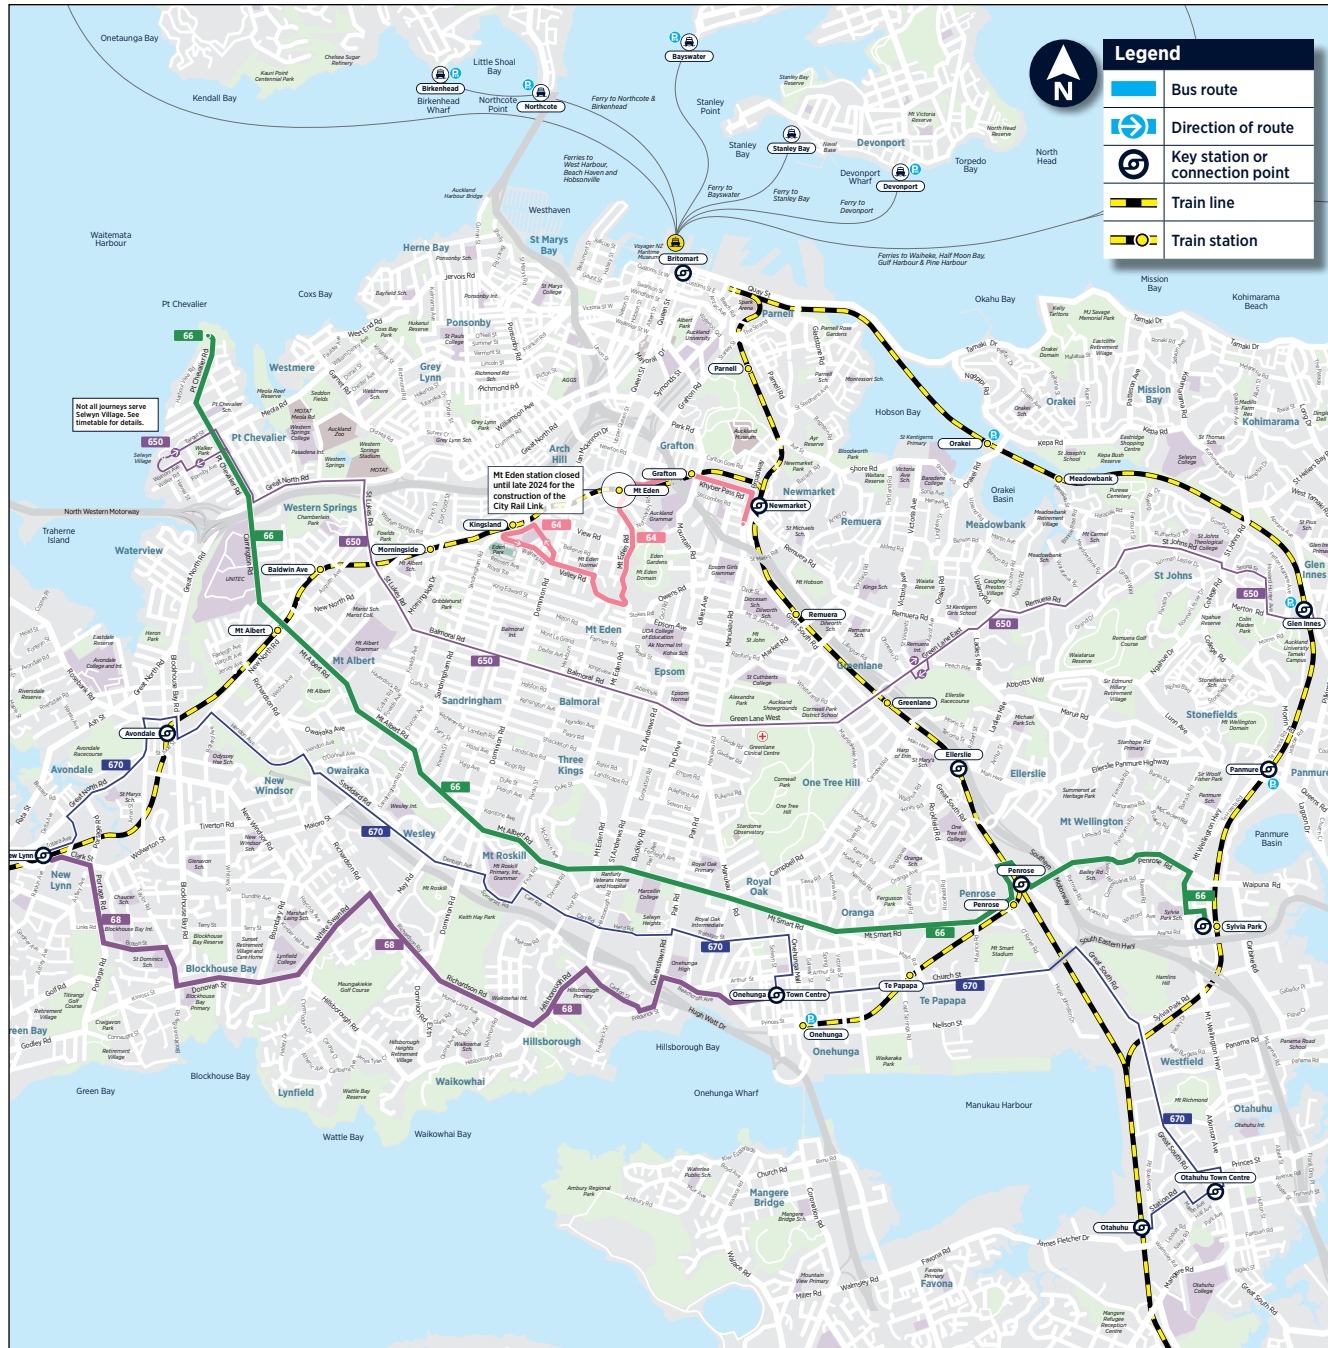

Train timetable

- Eastern Line
- Southern Line
- Western Line
- Onehunga Line

Fare Zones & Boundaries

- Warkworth
- Hibiscus Coast
- Upper North Shore
- Lower North Shore
- Helensville
- Huapai
- Waitakere
- City
- Isthmus
- Waiheke
- Manukau North
- Manukau South
- Franklin
- Beachlands

670 Otahuhu Station to New Lynn Station

via Church St, Onehunga, Carr Rd and Stoddard Rd

	Otahuhu Station (Stop 1775)	Mt Smart Stadium (Stop 7995)	Onehunga Transport Centre (Stop 8587)	Selwyn Heights Village (Stop 8960)	New Lynn Station
Saturday	05:35	05:48	05:55	06:01	06:27
	06:05	06:18	06:25	06:31	06:57
	06:35	06:48	06:55	07:01	07:27
	07:05	07:18	07:25	07:31	07:57
	07:35	07:48	07:55	08:01	08:27
Then at the following minutes past each hour	:05	:20	:27	:36	:10
until	:35	:50	:57	:06	:40
until	16:35	16:50	16:57	17:06	17:40
	17:05	17:20	17:27	17:36	18:10
	17:35	17:48	17:55	18:04	18:40
	18:05	18:18	18:25	18:34	19:10
	18:35	18:48	18:55	19:04	19:40
	19:35	19:48	19:55	20:04	20:40
	20:35	20:48	20:55	21:04	21:40
	21:35	21:48	21:55	22:04	22:40
	22:35	22:48	22:55	23:04	23:40

670 Otahuhu Station to New Lynn Station

via Church St, Onehunga, Carr Rd and Stoddard Rd

	Otahuhu Station (Stop 1775)	Mt Smart Stadium (Stop 7995)	Onehunga Transport Centre (Stop 8587)	Selwyn Heights Village (Stop 8960)	New Lynn Station
Sunday and Public Holidays	05:35	05:48	05:55	06:01	06:27
	06:05	06:18	06:25	06:31	06:57
	06:35	06:48	06:55	07:01	07:27
	07:05	07:18	07:25	07:31	07:57
	07:35	07:48	07:55	08:01	08:27
Then at the following minutes past each hour	:05	:20	:27	:36	:10
until	:35	:50	:57	:06	:40
until	16:35	16:50	16:57	17:06	17:40
	17:05	17:20	17:27	17:36	18:10
	17:35	17:48	17:55	18:04	18:40
	18:05	18:18	18:25	18:34	19:10
	18:35	18:48	18:55	19:04	19:40
	19:35	19:48	19:55	20:04	20:40
	20:35	20:48	20:55	21:04	21:40
	21:35	21:48	21:55	22:04	22:40
	22:35	22:48	22:55	23:04	23:40

Route Map

Avondale

New Lynn

Royal Oak

Onehunga Transport Centre

Otahuhu Station

Sylvia Park