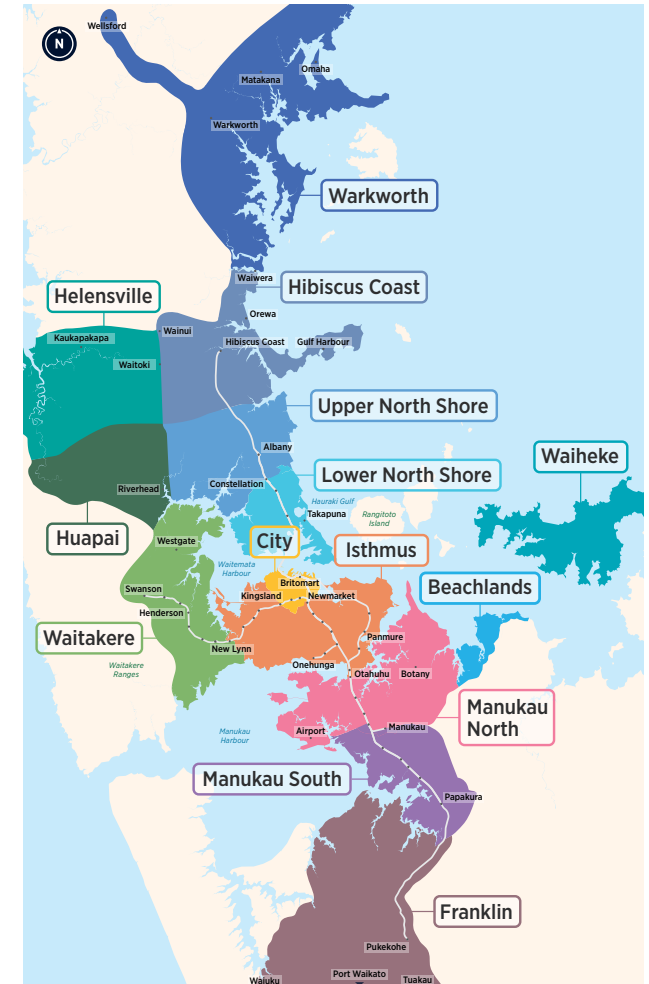

Other timetables available in this area that may interest you

Timetable	Routes
Link	CityLink, InnerLink, OuterLink, TāmakiLink
Great North Rd	18
New North Rd	20, 22A, 22N, 22R, 221X, 223X
Sandringham Rd	24B, 24R, 24W, 243X, 248X
Dominion Rd	25B, 25L, 252, 253
Mt Eden Rd	27H, 27T, 27W, 64
Pt Chevalier, Westmere, Grey Lynn, Ponsonby	20, 66, 101, 105, 106, 650
Remuera Rd, Meadowbank, St Johns, Stonefields	75, 650, 747, 751, 755, 781, 782
Mission Bay, St Heliers, Glendowie, Orakei	TāmakiLink, 744, 762, 774, 775, 781, 782, 783
Manukau Rd, Pah Rd, Gillies Ave	30, 295, 309, 309X, 321
Mt Wellington, Sylvia Park, Pt England	32, 66, 70, 298, 321, 323, 670, 743, 744, 782
Mangere, Otahuhu, Papatoetoe	31, 32, 309, 309X, 313, 321, 324, 325, 326, 351, 380

Train timetable

- Eastern Line
- Southern Line
- Western Line
- Onehunga Line

Fare Zones & Boundaries

- Warkworth
- Hibiscus Coast
- Upper North Shore
- Lower North Shore
- Helensville
- Huapai
- Waitakere
- City
- Isthmus
- Waiheke
- Manukau North
- Manukau South
- Franklin
- Beachlands