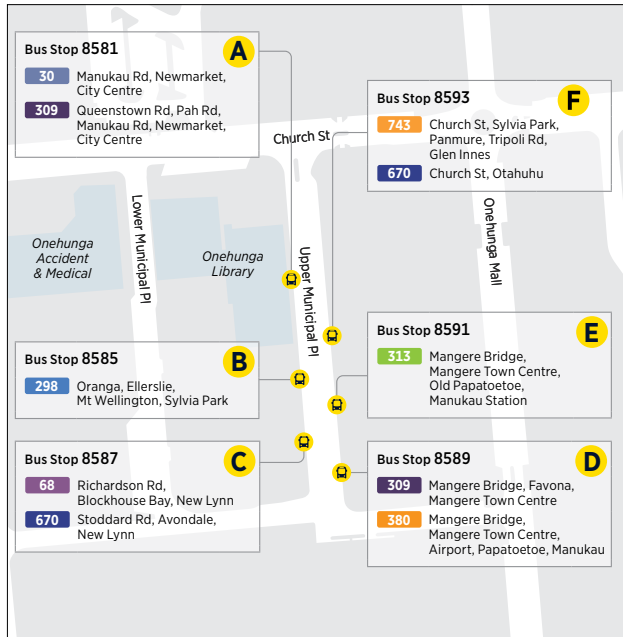

For more information on fares visit www.AT.govt.nz/fares

Effective 5 July 2020

64 Newmarket to Kingsland
via Mt Eden and Valley Rd

	Newmarket / Broadway (Stop 7203)	Valley Rd Shops (Stop 1404)	Sandringham Rd / Kingsland Station
Monday to Friday	06:05	06:14	06:18
	06:25	06:34	06:38
	06:45	06:54	06:58
	07:00	07:11	07:16
	07:15	07:26	07:32
	07:27	07:38	07:44
	07:39	07:52	07:58
	07:51	08:04	08:10
	08:03	08:16	08:22
	08:15	08:28	08:34
	08:30	08:43	08:49
	08:45	08:58	09:04
	09:00	09:11	09:17
	Then at the following minutes past each hour	:15 :30 :45 :00	:26 :41 :56 :11
until	14:00 14:15 14:30 14:45 15:00 15:15 15:30 15:45 16:00 16:15 16:30 16:45 17:00 17:15 17:30 17:45 18:00 18:15 18:30 18:45 19:00 19:20 19:40 20:00 20:20 20:51 21:21 21:51 22:21	14:11 14:26 14:41 14:56 15:14 15:29 15:44 15:59 16:14 16:30 16:45 17:00 17:15 17:30 17:45 18:00 18:14 18:29 18:42 18:57 19:11 19:31 19:51 20:10 20:30 21:00 21:30 22:00 22:30	14:17 14:32 14:47 15:02 15:20 15:35 15:50 16:05 16:20 16:37 16:52 17:07 17:22 17:37 17:52 18:06 18:20 18:35 18:48 19:02 19:16 19:36 19:56 20:14 20:34 21:04 21:34 22:04 22:34

670 Otahuhu Station to New Lynn Station

via Church St, Onehunga, Carr Rd and Stoddard Rd

	Otahuhu Station (Stop 1775)	Mt Smart Stadium (Stop 7995)	Onehunga Transport Centre (Stop 8587)	Selwyn Heights Village (Stop 8960)	New Lynn Station
Sunday and Public Holidays	05:35	05:48	05:55	06:01	06:27
	06:05	06:18	06:25	06:31	06:57
	06:35	06:48	06:55	07:01	07:27
	07:05	07:18	07:25	07:31	07:57
	07:35	07:48	07:55	08:01	08:27
Then at the following minutes past each hour	:05	:20	:27	:36	:10
until	:35	:50	:57	:06	:40
until	16:35	16:50	16:57	17:06	17:40
	17:05	17:20	17:27	17:36	18:10
	17:35	17:48	17:55	18:04	18:40
	18:05	18:18	18:25	18:34	19:10
	18:35	18:48	18:55	19:04	19:40
	19:35	19:48	19:55	20:04	20:40
	20:35	20:48	20:55	21:04	21:40
	21:35	21:48	21:55	22:04	22:40
	22:35	22:48	22:55	23:04	23:40

Route Map

Avondale

New Lynn

Royal Oak

Onehunga Transport Centre

Otahuhu Station

Sylvia Park