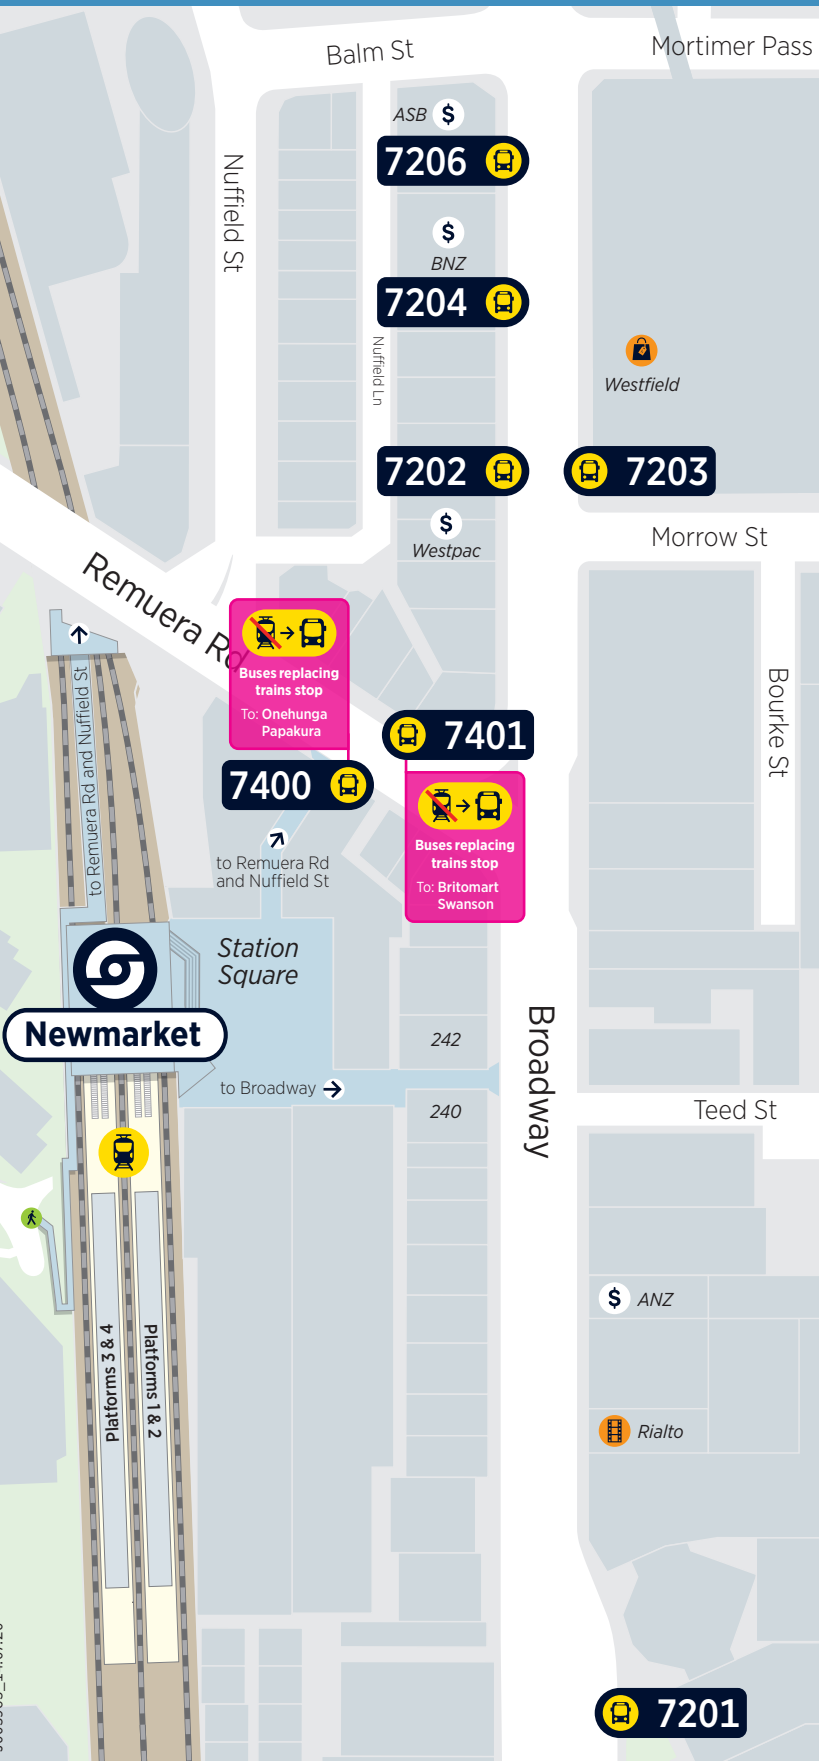

Alternative Transport

Newmarket

Alternative bus services

7201 129 Broadway
 BUS NO. TOWARDS

InnerLink Hospital, Karangahape Road

30 Upper Symonds St, City Centre

64 Mt Eden, Kingsland

70 Hospital, Britomart

75 Hospital, City Centre

309 Upper Symonds St, City Centre

7204 Stop C
 BUS NO. TOWARDS

OuterLink Manukau Rd, Mt Albert

7206 Stop B
 BUS NO. TOWARDS

70 Ellerslie, Panmure

7202 Stop D
 BUS NO. TOWARDS

30 Onehunga

Newmarket

Destination Station	Departure Bus Stop No.	Bus Route
Avondale	7201, 7203	Catch bus 64 to Kingsland and connect to route 22 on New North Rd or catch the InnerLink bus to Karangahape Rd overbridge and connect to route 18
Baldwin Ave	7204	OuterLink to New North Rd
Britomart (Downtown)	7201, 7203, 7401	70, InnerLink
Ellerslie	7206	70
Fruitvale Rd & Glen Eden	7201, 7203	Catch InnerLink bus to Karangahape Rd overbridge and connect to route 18. Change at New Lynn to routes 152 or 154
Glen Innes	7400	75
Grafton	7201, 7203, 7401	70, InnerLink 75
Greenlane	7206	70
Henderson	7201, 7203	Catch InnerLink bus to Karangahape Rd overbridge and connect to routes 133 or 134
Kingsland	7201, 7203	64
Morningside	7201, 7203	Catch bus 64 to Kingsland and connect to route 22 on New North Rd
Mt Albert	7201, 7203, 7204	Catch bus 64 to Kingsland and connect to route 22 on New North Rd or OuterLink