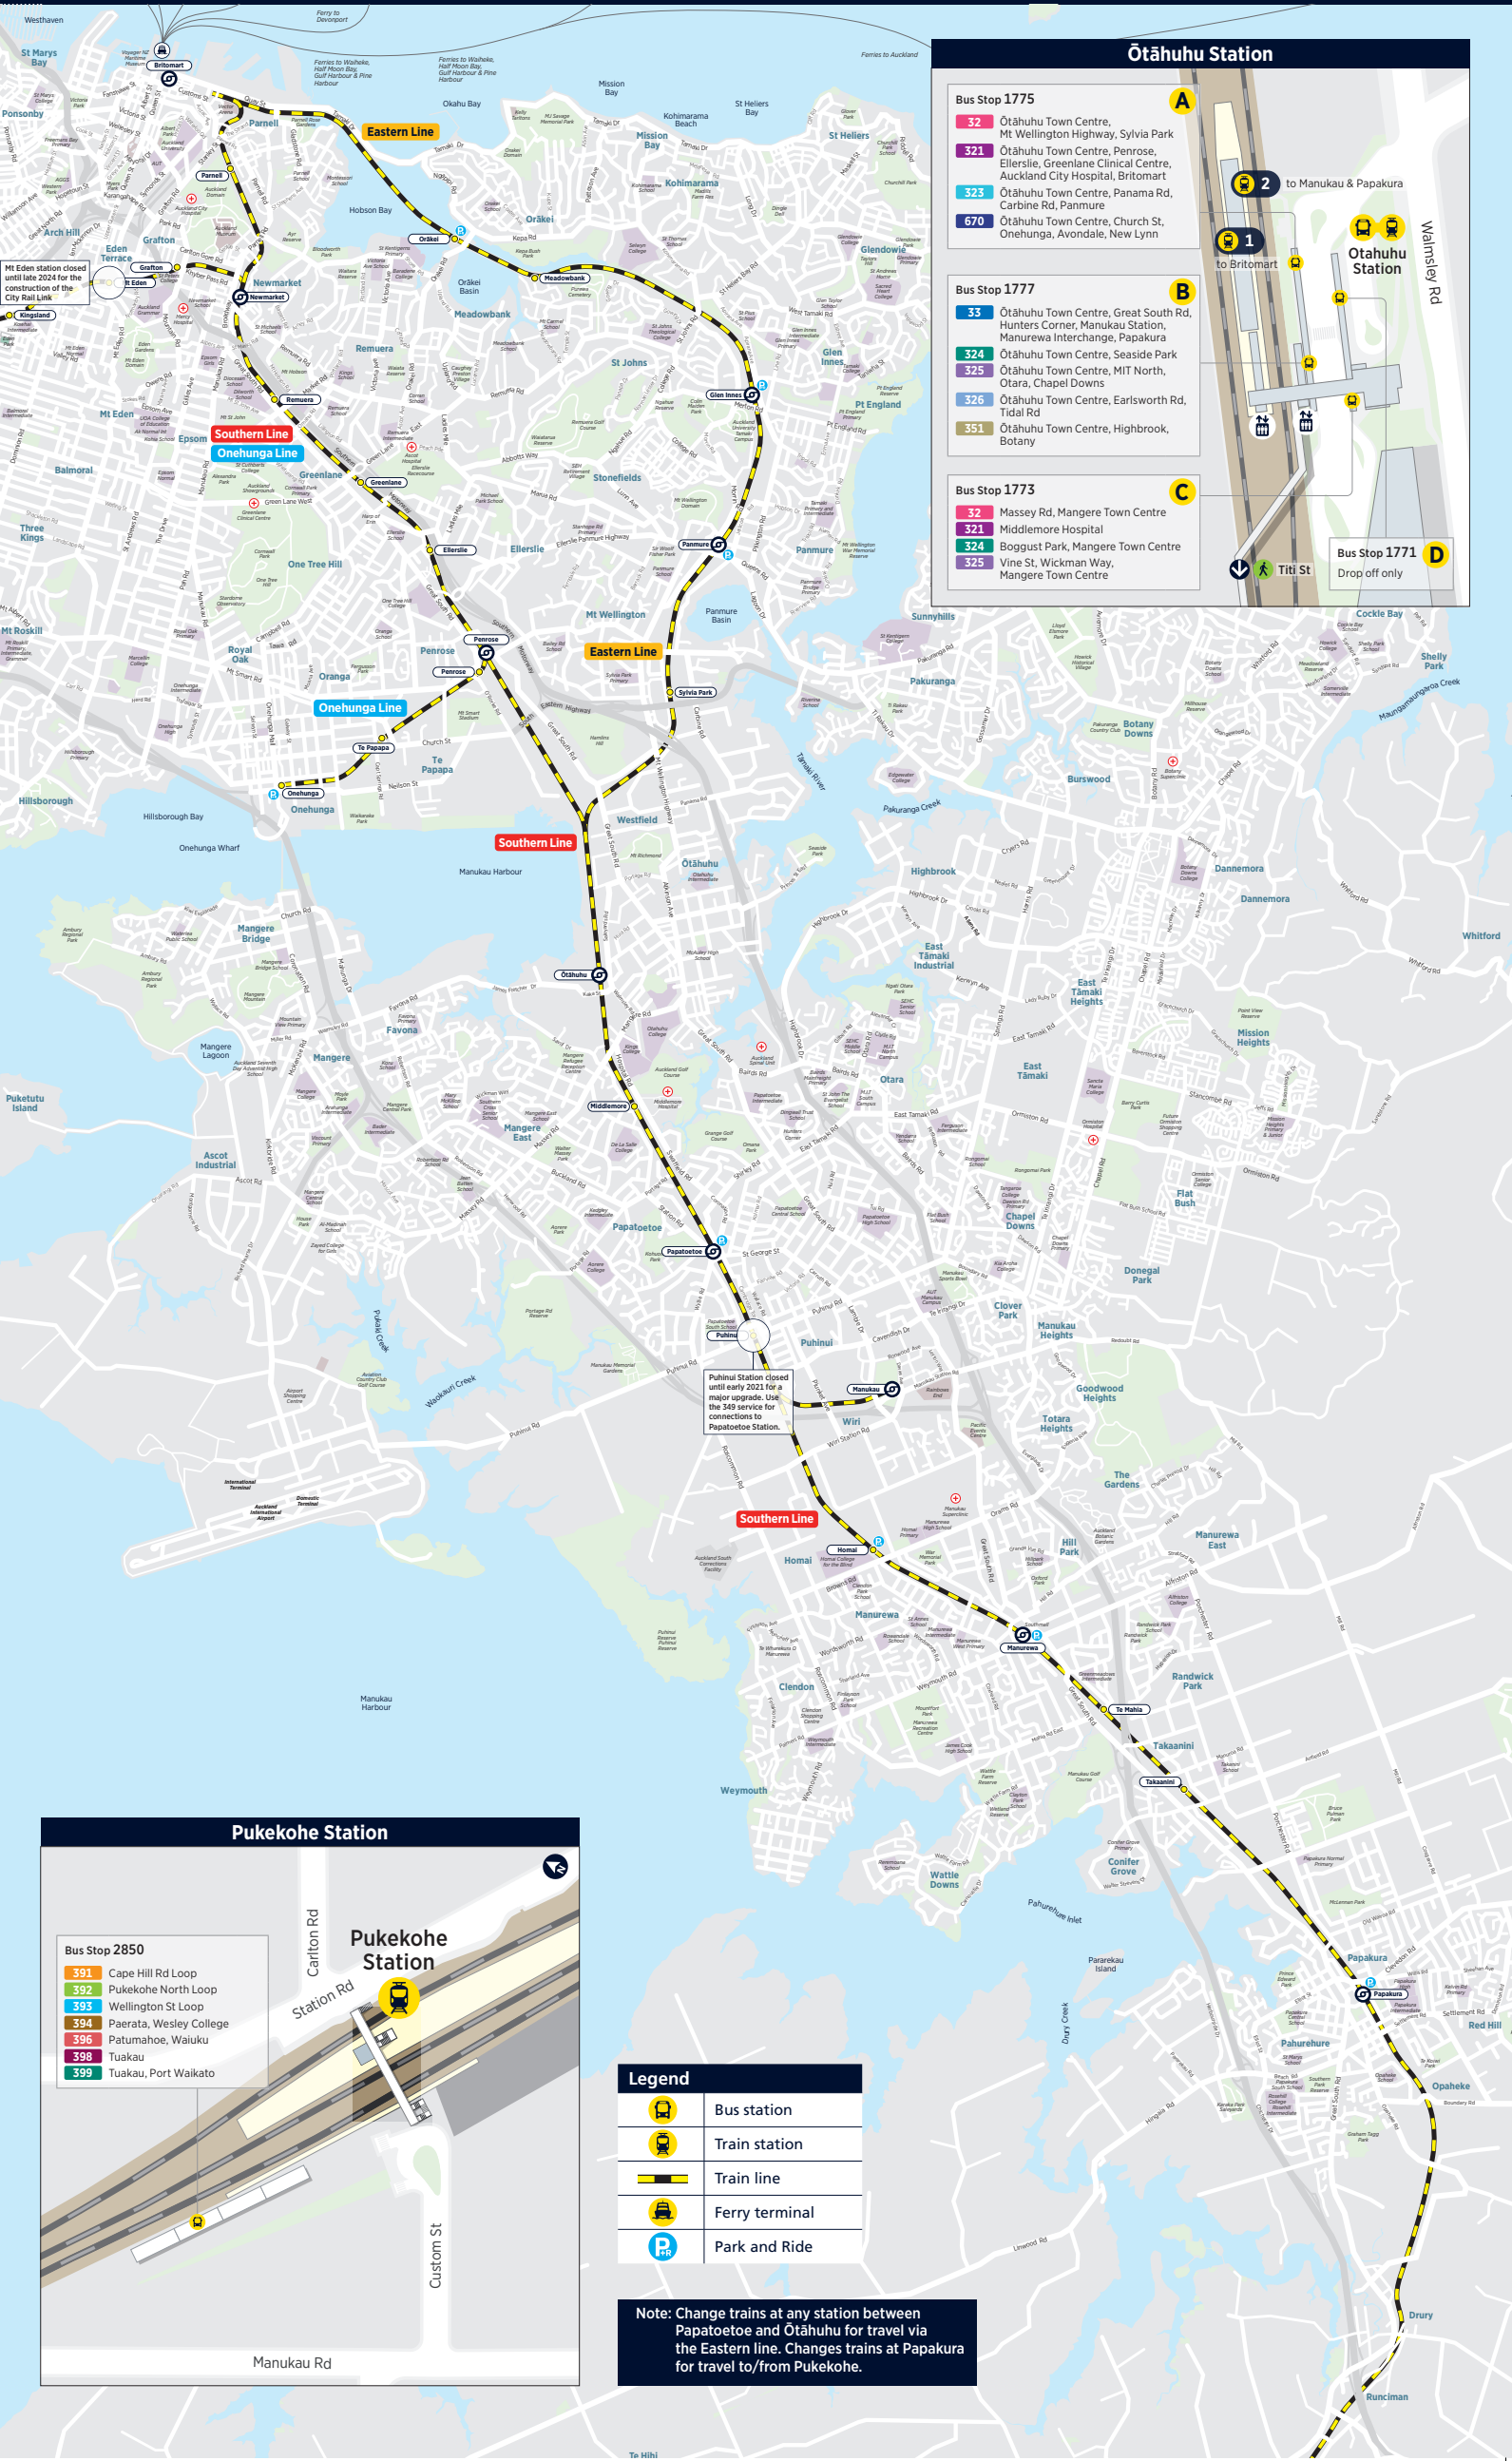

# Southern Line. Pukekohe, Papakura to Britomart via Eilersie and Newmarket