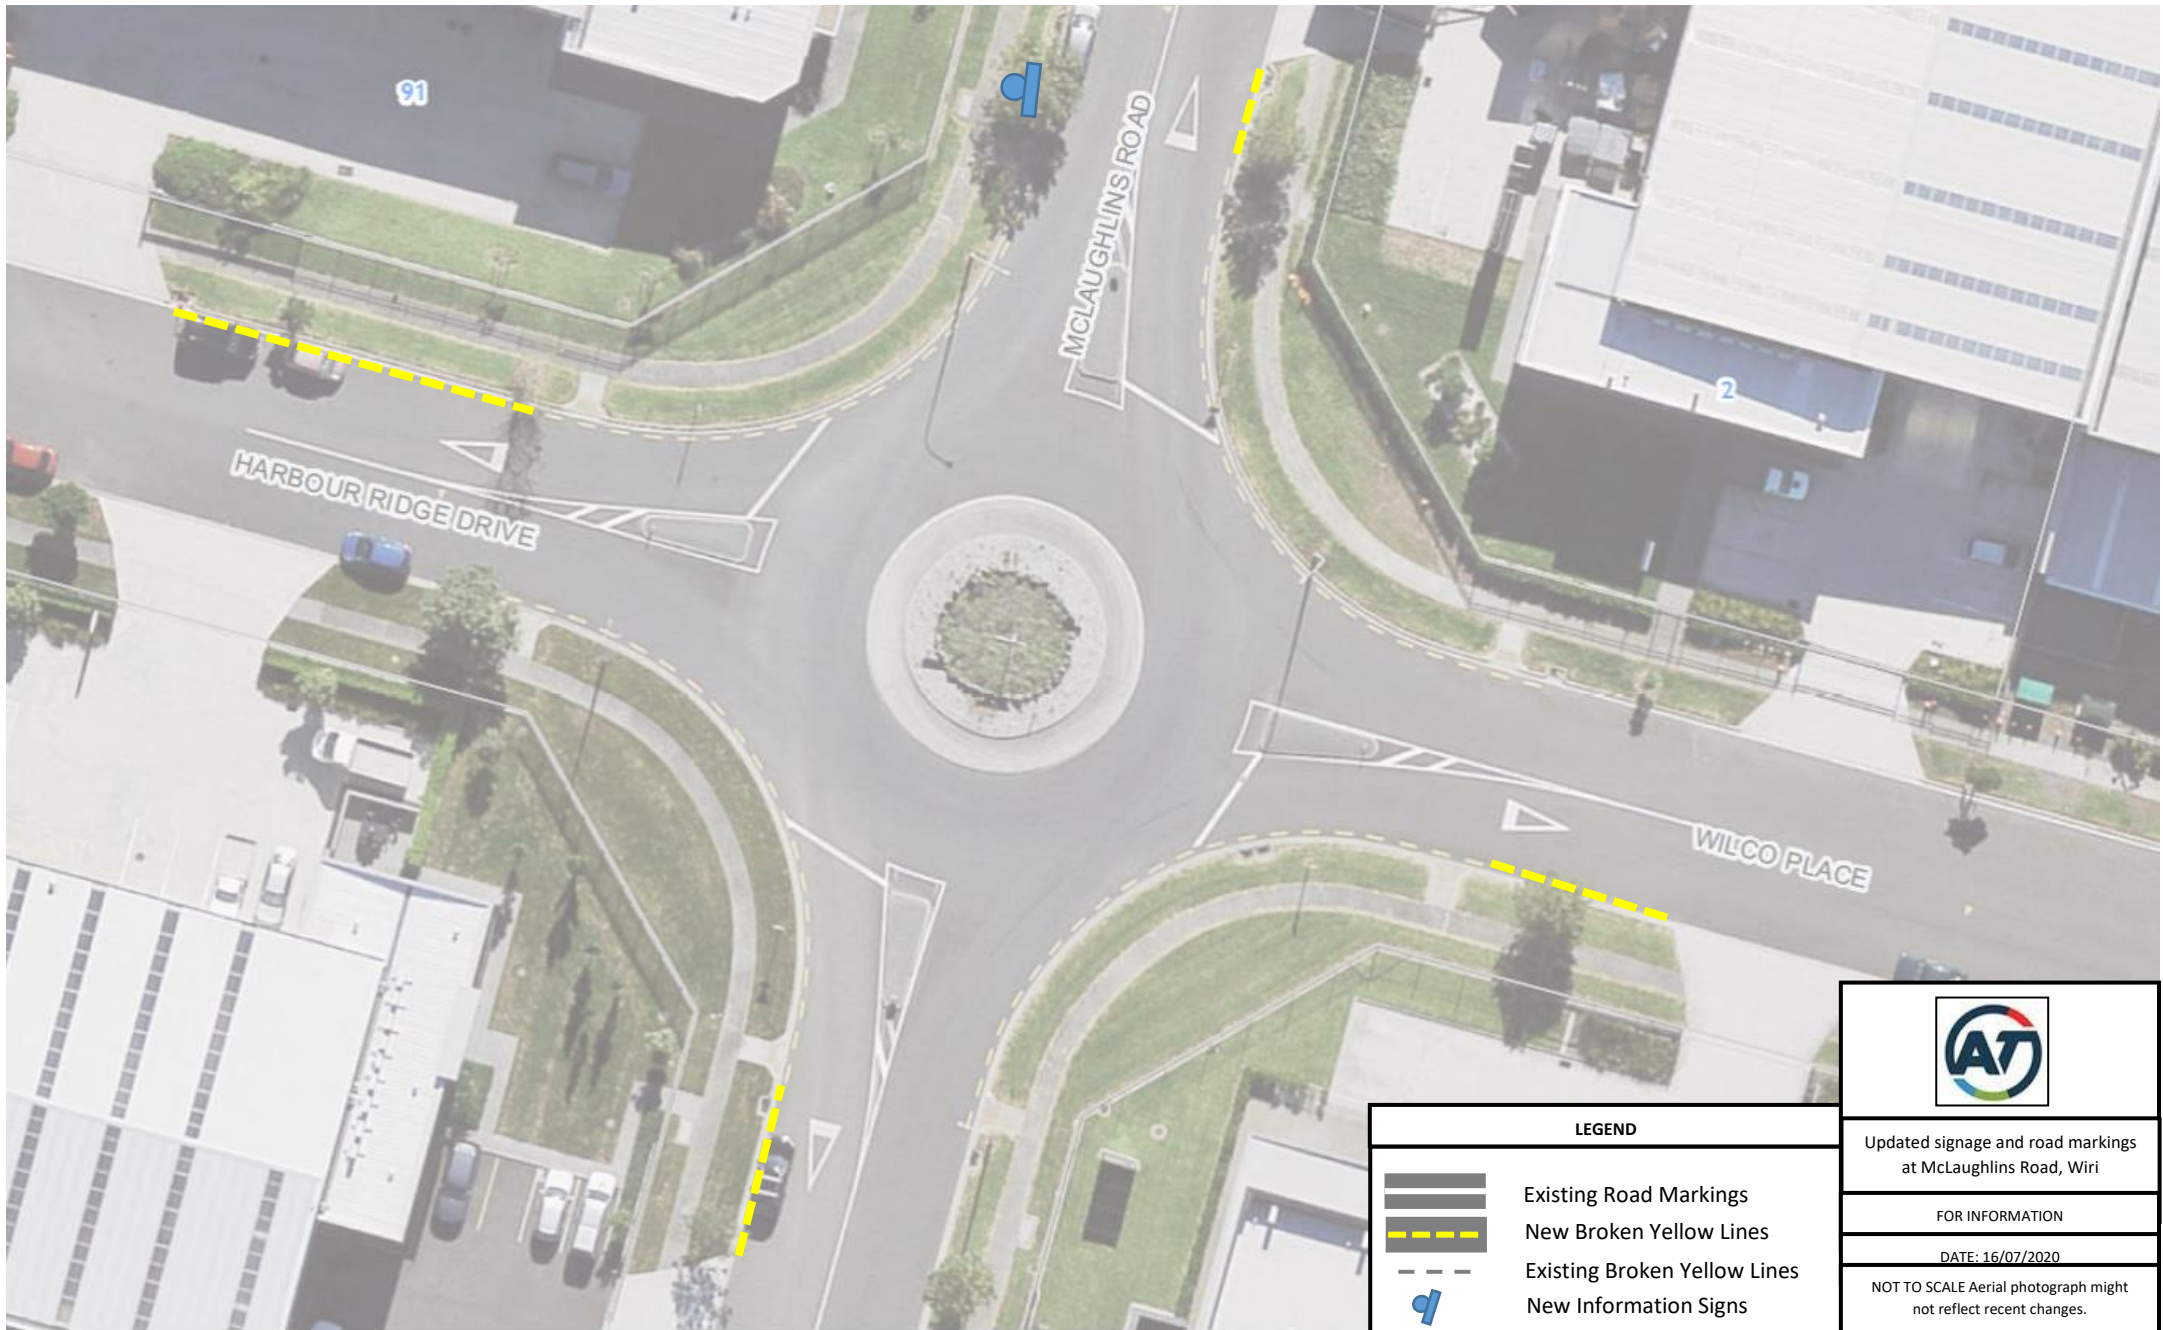

LEGEND	
	Existing Road Markings
	New Broken Yellow Lines
	Existing Broken Yellow Lines
	New Information Signs

Updated signage and road markings at McLaughlins Road, Wiri
FOR INFORMATION
DATE: 16/07/2020
NOT TO SCALE Aerial photograph might not reflect recent changes.

Updated signage and road markings at McLaughlins Road, Wiri
FOR INFORMATION
DATE: 16/07/2020
NOT TO SCALE Aerial photograph might not reflect recent changes.

LEGEND
 New Information signs

LEGEND		
	Existing Road Markings	Updated signage and road markings at McLaughlins Road, Wiri
	New Broken Yellow Lines	FOR INFORMATION
	Existing Broken Yellow Lines	DATE: 16/07/2020
	New Information Signs	NOT TO SCALE Aerial photograph might not reflect recent changes.