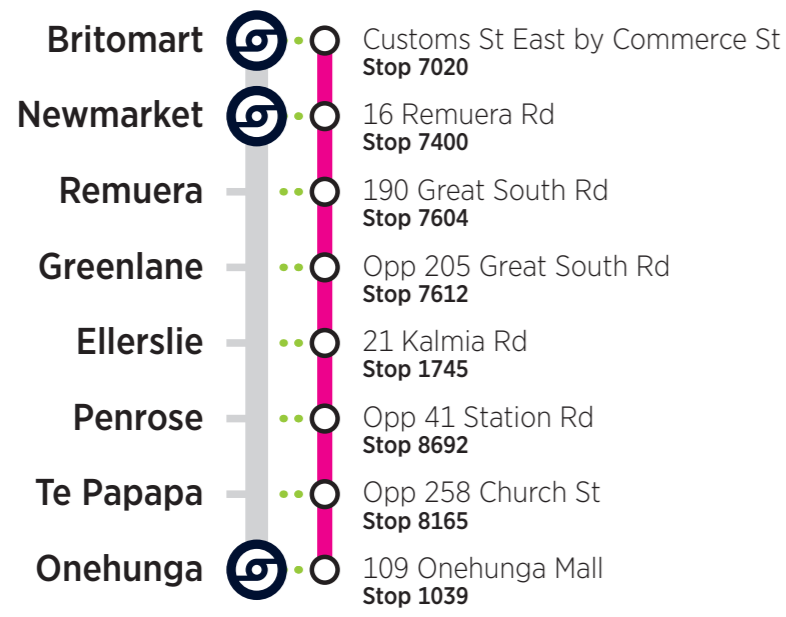

Towards Onehunga

STATION	Britomart	Newmarket	Remuera	Greenlane	Ellerslie	Penrose	Te Papapa	Onehunga
RAIL BUS STOP	Customs St East by Commerce St Stop 7020	16 Remuera Rd Stop 7400	190 Great South Rd Stop 7604	Opposite 205 Great South Rd Stop 7162	21 Kalmia St Stop 1745	Opposite 41 Station Rd Stop 8692	Opposite 258 Church St Stop 8165	109 Onehunga Mall by Station Stop 1039
RBO	06:23	06:36	06:40	06:42	06:46	06:50	06:53	06:58
RBO	06:53	07:06	07:10	07:12	07:16	07:20	07:23	07:28
RBO	07:23	07:36	07:40	07:42	07:46	07:50	07:53	07:58
RBO	07:53	08:06	08:10	08:12	08:16	08:20	08:23	08:28
Then at the following minutes past each hour								
RBO	:23	:36	:40	:42	:46	:50	:53	:58
RBO	:53	:06	:10	:12	:16	:20	:23	:28
Until								
RBO	18:53	19:06	19:10	19:12	19:16	19:20	19:23	19:28
RBO	19:23	19:36	19:40	19:42	19:46	19:50	19:53	19:58
RBO	19:53	20:06	20:10	20:12	20:16	20:20	20:23	20:28
RBO	20:23	20:36	20:40	20:42	20:46	20:50	20:53	20:58
RBO	20:53	21:06	21:10	21:12	21:16	21:20	21:23	21:28
RBO	21:23	21:36	21:40	21:42	21:46	21:50	21:53	21:58
RBO	21:53	22:06	22:10	22:12	22:16	22:20	22:23	22:28
RBO	22:23	22:36	22:40	22:42	22:46	22:50	22:53	22:58
Trips below operate Saturday only								
RBO	22:53	23:06	23:10	23:12	23:16	23:20	23:23	23:28
RBO	23:23	23:36	23:40	23:42	23:46	23:50	23:53	23:58
RBO	23:53	00:06	00:10	00:12	00:16	00:20	00:23	00:28
RBO	00:23	00:36	00:40	00:42	00:46	00:50	00:53	00:58

RBO = Rail Bus Onehunga Line

- Please make yourself visible to the bus driver and signal the driver to stop.
- Train tickets purchased at a train station will also be accepted on the Rail Bus.
- Please remember to tag-on when boarding and tag-off when leaving the bus.
- Your AT HOP fare for combined bus and train trips will be calculated based on the start and end of the journey. The journey can use up to five bus or train trips within four hours, with a maximum transfer time of 30 minutes between each trip (excludes SkyBus services).
- Terms of use for AT HOP cards are available at AT.govt.nz/ATHOP.
- Rail Buses cannot accommodate mobility scooters, bicycles and large personal items.