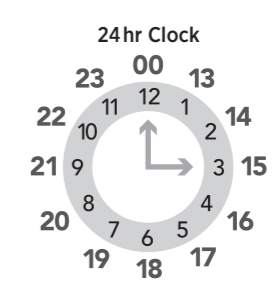

Download the AT Mobile app from the App Store or Google Play
For more information visit AT.govt.nz or call 09 366 6400