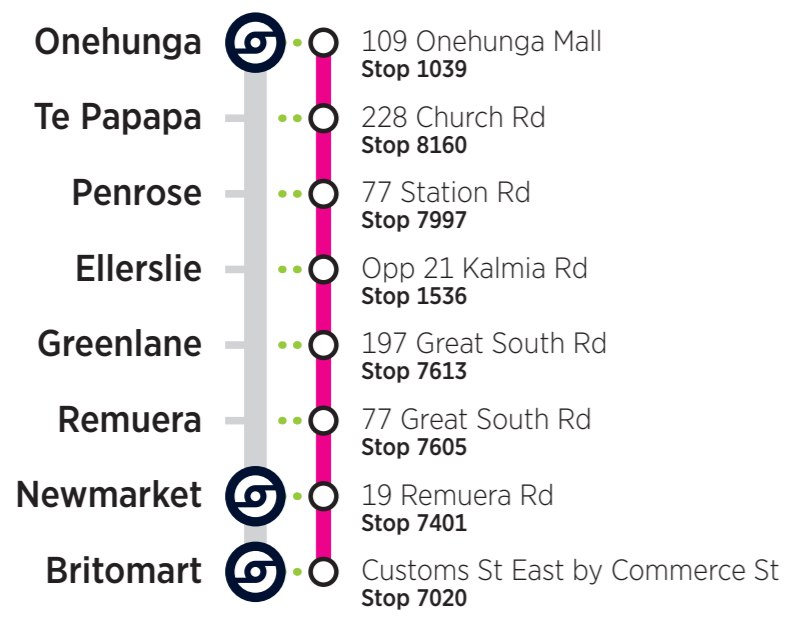

Towards Britomart City Centre

STATION	Onehunga	Te Papapa	Penrose	Ellerslie	Greenlane	Remuera	Newmarket	Britomart
RAIL BUS STOP	109 Onehunga Mall by station Stop 1039	228 Church St Stop 8160	77 Station Rd Stop 7997	Opposite 21 Kalmia St Stop 1536	197 Great South Rd Stop 7613	77 Great South Rd Stop 7605	19 Remuera Rd Stop 7401	Customs St East by Commerce St Stop 7020
RBO	06:20	06:23	06:28	06:32	06:36	06:38	06:42	06:55
RBO	06:50	06:53	06:58	07:02	07:06	07:08	07:12	07:25
RBO	07:20	07:23	07:28	07:32	07:36	07:38	07:42	07:55
RBO	07:50	07:53	07:58	08:02	08:06	08:08	08:12	08:25
Then at the following minutes past each hour								
RBO	:20	:23	:28	:32	:36	:38	:42	:55
RBO	:50	:53	:58	:02	:06	:08	:12	:25
Until								
RBO	19:23	19:26	19:31	19:35	19:39	19:41	19:45	19:58
RBO	19:53	19:56	20:01	20:05	20:09	20:11	20:15	20:28
RBO	20:23	20:26	20:31	20:35	20:39	20:41	20:45	20:58
RBO	20:53	20:56	21:01	21:05	21:09	21:11	21:15	21:28
RBO	21:23	21:26	21:31	21:35	21:39	21:41	21:45	21:58
RBO	21:53	21:56	22:01	22:05	22:09	22:11	22:15	22:28
RBO	22:23	22:26	22:31	22:35	22:39	22:41	22:45	22:58
Trips below operate Saturday only								
RBO	22:53	22:56	23:01	23:05	23:09	23:11	23:15	23:28
RBO	23:23	23:26	23:31	23:35	23:39	23:41	23:45	23:58
RBO	23:53	23:56	00:01	00:05	00:09	00:11	00:15	00:28
RBO	00:23	00:26	00:31	00:35	00:39	00:41	00:45	00:58

RBO = Rail Bus Onehunga Line