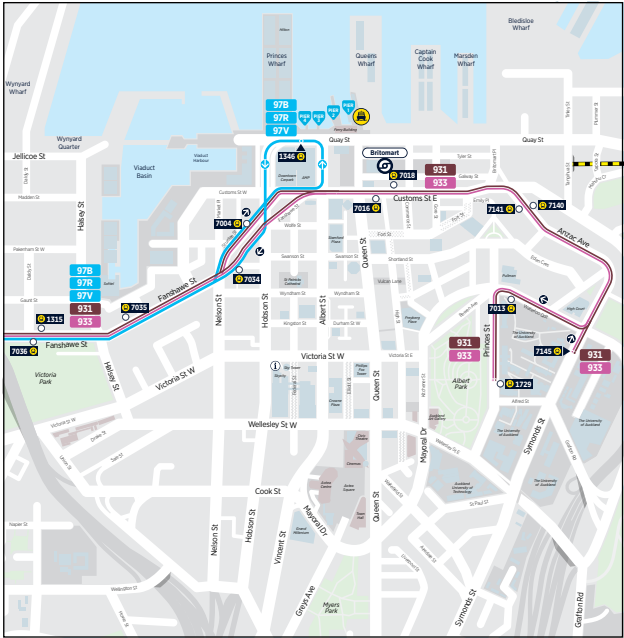

Weekend services from the City to Birkenhead travel via Bayswater
No service Christmas Day

City - Beach Haven - Hobsonville - Beach Haven - City

	Downtown Ferry Terminal Pier 4	Beach Haven Ferry Terminal	Hobsonville Point Ferry Terminal	Beach Haven Ferry Terminal	Downtown Ferry Terminal
Monday to Friday	-	06:25	06:30	06:35	07:05
	07:10	07:40	07:45	07:50	08:20
	08:25	08:55	09:00	09:05	09:35
	14:40	15:10	15:15	15:20	15:50
	15:55	16:25	16:30	16:35	17:05
	17:10	17:40	17:45	17:50	18:20
	18:25	18:55	19:00	19:05	19:35
	19:40	20:10	20:12	-	

City - Beach Haven - Hobsonville - Beach Haven - Hobsonville - City

	Downtown Ferry Terminal Pier 4	Beach Haven Ferry Terminal	Hobsonville Point Ferry Terminal	Beach Haven Ferry Terminal	Hobsonville Point Ferry Terminal	Downtown Ferry Terminal
Saturday	08:00	08:30	08:45	09:00	09:15	09:45
	10:30	11:00	11:15	11:30	11:45	12:15
	14:00	14:30	14:45	15:00	15:15	15:45
	16:30	17:00	17:15	17:30	-	18:00
	18:30	19:00	19:15	19:30	-	20:00
	20:30	21:00	21:15	21:30	-	22:00
	22:30	23:00	23:15	23:30	-	00:00

City - Beach Haven - Hobsonville - Beach Haven - Hobsonville - City

	Downtown Ferry Terminal Pier 4	Beach Haven Ferry Terminal	Hobsonville Point Ferry Terminal	Beach Haven Ferry Terminal	Hobsonville Point Ferry Terminal	Downtown Ferry Terminal
Sunday and Public Holidays	08:00	08:30	08:45	09:00	09:15	09:45
	10:30	11:00	11:15	11:30	11:45	12:15
	14:00	14:30	14:45	15:00	15:15	15:45
	16:30	17:00	17:15	17:30	-	18:00
	18:30	19:00	19:15	19:30	-	20:00
	20:30	21:00	21:15	21:30	-	22:00

Route Map

City Map

Akoranga Bus Station

Highbury

Takapuna Transport Centre

Albany Bus Station

Smales Farm Bus Station