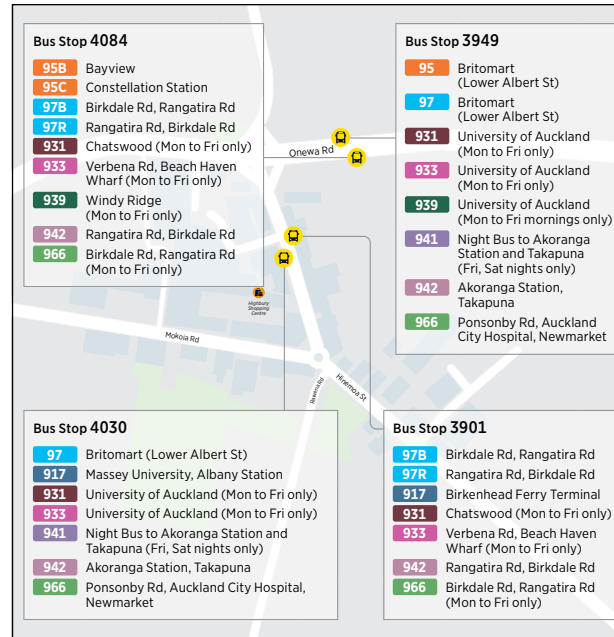

via Onewa Rd, Ponsonby Rd, Karangahape Rd and Auckland City Hospital

	Verrans Corner (Stop 4134)	Rangatira Rd / Beach Haven Shops (Stop 4150)	Verrans Corner (Stop 4021)	Highbury Shops (Stop 4030)	Karangahape Rd / Motorway Overbridge (Stop 7135)	Auckland City Hospital (Stop 1028)	Newmarket / Mahuru St
Monday to Friday Only	05:45	05:51	05:58	06:05	06:27	06:31	06:40
	06:15	06:21	06:28	06:35	06:59	07:04	07:14
	06:45	06:52	07:02	07:09	07:35	07:42	07:54
	07:00	07:07	07:17	07:24	07:50	07:57	08:09
	07:10	07:17	07:27	07:34	08:00	08:07	08:19
	07:20	07:27	07:37	07:44	08:10	08:17	08:29
	07:30	07:37	07:47	07:54	08:23	08:31	08:45
	07:45	07:52	08:02	08:09	08:38	08:46	09:00
	08:00	08:07	08:17	08:24	08:53	09:01	09:15
	08:15	08:22	08:32	08:39	09:08	09:16	09:30
	08:30	08:37	08:47	08:54	09:21	09:28	09:40
	-	-	-	09:55	10:18	10:26	10:39
	-	-	-	10:55	11:17	11:24	11:35
	-	-	-	11:55	12:17	12:24	12:35
	-	-	-	12:55	13:17	13:24	13:35
	-	-	-	13:55	14:17	14:24	14:35
	-	-	-	14:55	15:20	15:28	15:42
	-	-	-	15:55	16:20	16:28	16:42
	-	-	-	16:55	17:20	17:28	17:42
	-	-	-	17:55	18:18	18:25	18:37

Route Map

City Map

Akoranga Bus Station

Highbury

Takapuna Transport Centre

Albany Bus Station

Smales Farm Bus Station