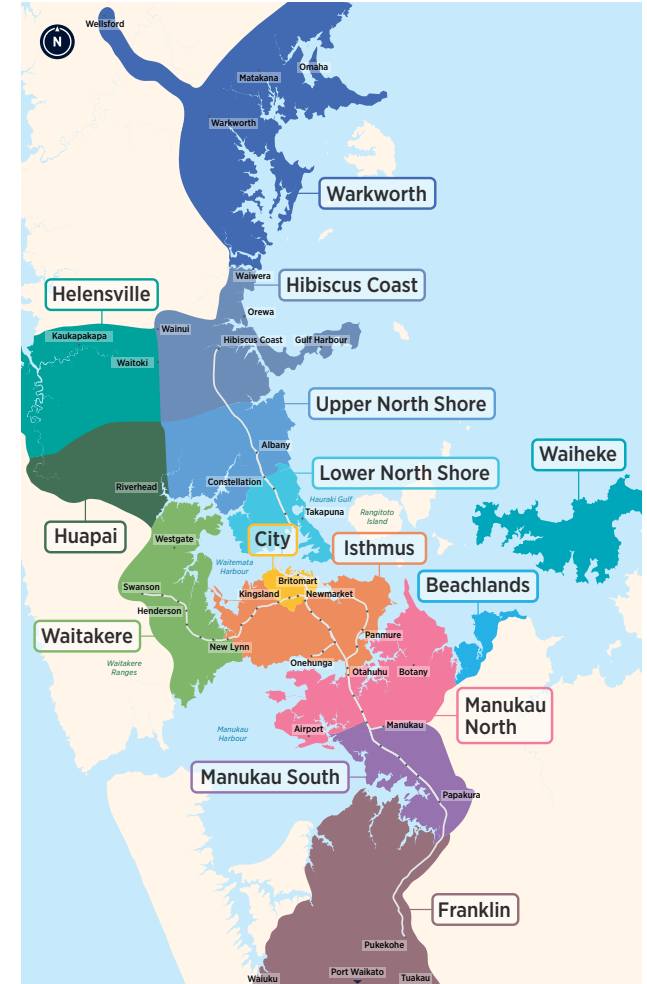

941

942

966

Routes

- 97B, 97R, 97V** Beach Haven, Highbury, Onewa Rd, Britomart (Lower Albert St)
 - 917** Birkenhead Wharf, Glenfield, Albany Highway, Massey University, Albany Station
 - 931** Chatswood, Highbury, Onewa Rd, Customs St, University of Auckland (Monday to Friday only)
 - 933** Beach Haven Wharf, Lauderdale Rd, Verbena Rd, Highbury, Onewa Rd, Customs St, University of Auckland (Monday to Friday only)
 - 941** Beach Haven, Kaipatiki Rd, Glenfield shops, Smales Farm Station, North Shore Hospital, Takapuna
 - 942** Beach Haven, Highbury, Onewa Rd, Northcote, Akoranga Station, Takapuna
 - 966** Beach Haven, Onewa Rd, Ponsonby, Karangahape Rd, Auckland City Hospital, Newmarket
- Birkenhead to City Ferry
Beach Haven to City Ferry

Other timetables available in this area that may interest you

Timetable	Routes
Devonport, Bayswater, Hauraki	801, 802, 806, 807, 814, Devonport Ferry, Bayswater Ferry
Campbells Bay, Sunnynook, Milford, Takapuna	82, 83, 842, 843, 845, 856, 871, 907
Long Bay, Torbay, Browns Bay, Mairangi Bay	83, 856, 861, 865, 878
Glenfield, Bayview, Windy Ridge	95B, 95C, 95G, 906, 917, 939, 941, Birkenhead Ferry
Hillcrest, Northcote	923, 924, 926, 928, 942
Greenhithe, Unsworth Heights, Wairau Valley	120, 901, 906, 907
Albany	883, 884, 885, 861, 866, 889, 890, 917
Hibiscus Coast	981, 982, 983, 984, 985, 986, 987, 988, NX1, Gulf Harbour Ferry
Hibiscus Coast Station, Albany Station, Britomart (Lower Albert St) via all Northern Busway stations	NX1
Albany Station, City universities, Wellesley St via all Northern Busway stations	NX2
Warkworth	995, 996, 997, 998

Fare Zones & Boundaries

- Warkworth
- Hibiscus Coast
- Manukau North
- Upper North Shore
- Waitakere
- Manukau South
- Lower North Shore
- City
- Franklin
- Isthmus
- Beachlands
- Helensville
- Waiheke