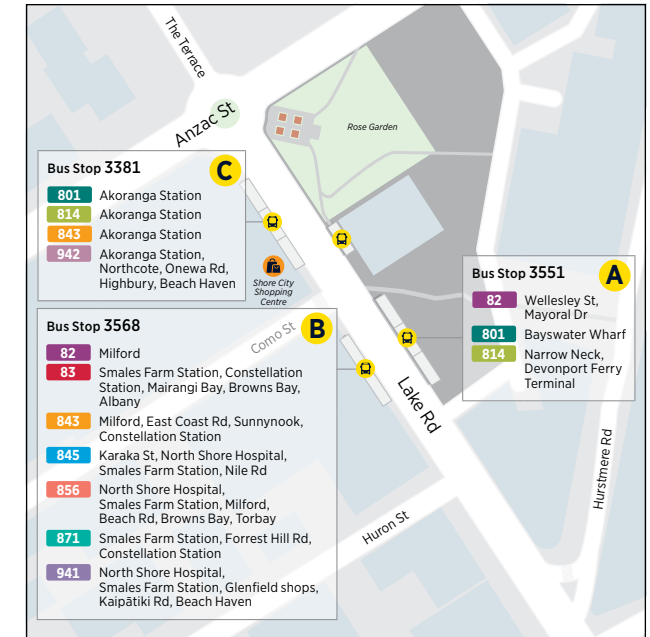

via Akoranga Station, Northcote and Highbury

	Takapuna Transport Centre (Stop 3381)	Akoranga Station (Stop 4085)	Lake Rd / Northcote Shops (Stop 3941)	Highbury Shops (Stop 3901)	Verrans Corner (Stop 4134)	Rangatira Rd / Beach Haven Shops (Stop 4150)	Verrans Corner
Saturday	06:55	06:58	07:04	07:10	07:23	07:30	07:36
	07:25	07:29	07:35	07:42	07:53	08:00	08:07
	07:55	07:59	08:05	08:12	08:23	08:30	08:37
	08:25	08:29	08:35	08:42	08:53	09:00	09:07
	08:55	08:59	09:05	09:12	09:23	09:30	09:37
Then at the following minutes past each hour	09:25	09:29	09:35	09:42	09:53	10:00	10:07
	09:55	09:59	10:07	10:14	10:25	10:30	10:38
until	17:55	17:59	18:07	18:14	18:25	18:30	18:37
	18:25	18:29	18:37	18:44	18:55	19:00	19:06
	18:55	18:58	19:05	19:11	19:23	19:30	19:36
	19:25	19:28	19:35	19:41	19:53	20:00	20:06
	19:55	19:58	20:05	20:11	20:23	20:30	20:36
	20:25	20:28	20:35	20:41	20:53	21:00	21:06
	20:55	20:58	21:05	21:11	21:23	21:30	21:36
	21:25	21:28	21:35	21:41	21:47	21:56	22:07
	21:55	21:58	22:05	22:11	22:17	22:26	22:37
	22:25	22:28	22:35	22:41	22:47	22:55	23:05
NB	00:15	00:18	00:23	00:28	00:31	00:36	-
NB	01:15	01:18	01:23	01:28	01:31	01:36	-
NB	02:15	02:18	02:23	02:28	02:31	02:36	-
NB2	03:15	03:18	03:23	03:28	03:33	03:41	-

Route Map

City Map

Akoranga Bus Station

Highbury

Takapuna Transport Centre

Albany Bus Station

Smales Farm Bus Station