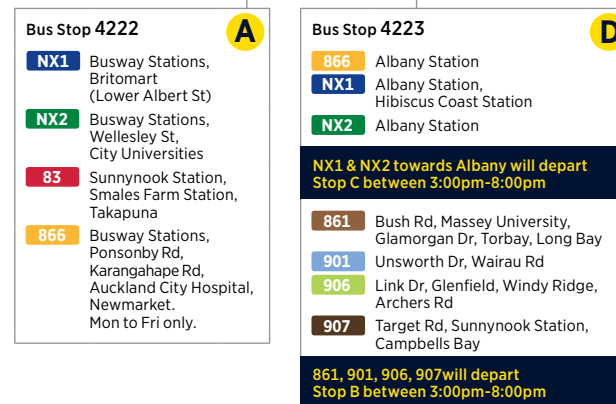

917 Albany Station to Birkenhead Wharf

via Massey University, Albany Highway and Glenfield Rd

	Albany Station (Stop 4227)	Massey University (Stop 4214)	Glenfield Mall (Stop 4010)	Highbury Shops (Stop 3901)	Birkenhead Wharf
Saturday	07:05	07:12	07:32	07:41	07:51
	07:35	07:42	08:02	08:11	08:21
	08:05	08:12	08:32	08:41	08:51
	08:35	08:42	09:02	09:11	09:21
Then at the following minutes past each hour	:05	:12	:32	:41	:51
	:35	:42	:02	:11	:21
until	18:35	18:42	19:02	19:11	19:21
	19:35	19:42	20:02	20:11	20:21
	20:35	20:42	21:02	21:11	21:21
	21:35	21:42	22:02	22:11	22:21
	22:35	22:42	23:02	23:11	23:21

917 Albany Station to Birkenhead Wharf

via Massey University, Albany Highway and Glenfield Rd

	Albany Station (Stop 4227)	Massey University (Stop 4214)	Glenfield Mall (Stop 4010)	Highbury Shops (Stop 3901)	Birkenhead Wharf
Sunday and Public Holidays	07:05	07:12	07:32	07:46	07:51
	07:35	07:42	08:02	08:16	08:21
	08:05	08:12	08:32	08:46	08:51
	08:35	08:42	09:02	09:16	09:21
Then at the following minutes past each hour	:05	:12	:32	:46	:51
	:35	:42	:02	:16	:21
until	18:35	18:42	19:02	19:16	19:21
	19:35	19:42	20:02	20:16	20:21
	20:35	20:42	21:02	21:16	21:21
	21:35	21:42	22:02	22:16	22:21

Route Map

Akoranga Bus Station

Albany Bus Station

Constellation Bus Station

Smales Farm Bus Station