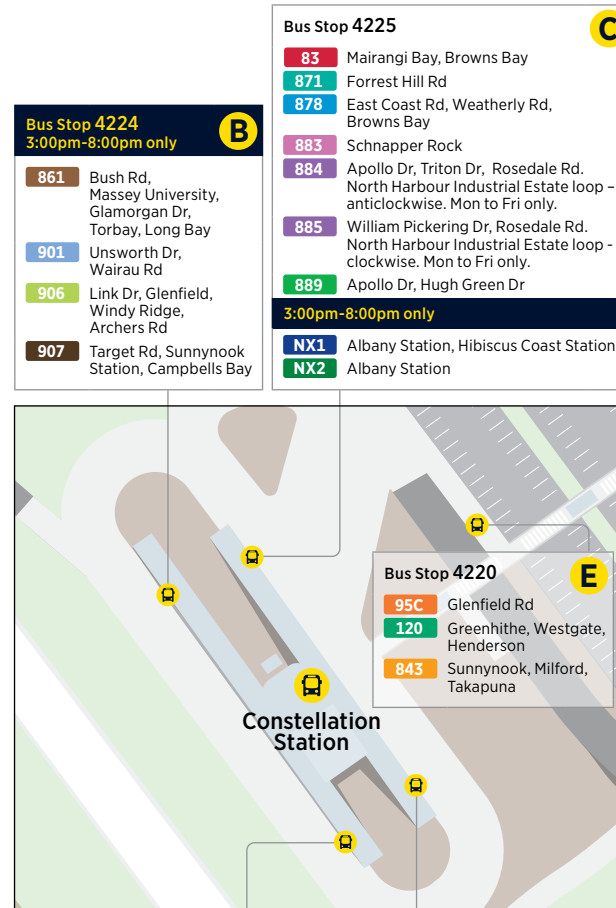

PEAK ONLY (MONDAY - FRIDAY)

890

Albany Station to Corinthian Dr to Albany Station

	Albany Station (Stop 4227)	Northridge Plaza (Stop 3587)	Albany Station
Monday to Friday Only	06:00	06:03	06:12
	06:20	06:24	06:35
	06:40	06:44	06:55
	07:00	07:04	07:15
	07:20	07:24	07:35
	07:40	07:44	07:55
	08:00	08:04	08:15
	08:20	08:24	08:35
	08:40	08:43	08:52
	09:00	09:03	09:12
	15:00	15:03	15:12
	15:20	15:23	15:32
	15:40	15:43	15:52
	16:00	16:03	16:12
	16:20	16:23	16:32
	16:40	16:44	16:53
	17:00	17:04	17:15
	17:20	17:24	17:35
	17:40	17:44	17:55
	18:00	18:03	18:12
18:20	18:23	18:32	
18:40	18:43	18:52	
19:00	19:03	19:12	

917 Albany Station to Birkenhead Wharf

via Massey University, Albany Highway and Glenfield Rd

	Albany Station (Stop 4227)	Massey University (Stop 4214)	Glenfield Mall (Stop 4010)	Highbury Shops (Stop 3901)	Birkenhead Wharf
Saturday	07:05	07:12	07:32	07:41	07:51
	07:35	07:42	08:02	08:11	08:21
	08:05	08:12	08:32	08:41	08:51
	08:35	08:42	09:02	09:11	09:21
Then at the following minutes past each hour	:05	:12	:32	:41	:51
	:35	:42	:02	:11	:21
until	18:35	18:42	19:02	19:11	19:21
	19:35	19:42	20:02	20:11	20:21
	20:35	20:42	21:02	21:11	21:21
	21:35	21:42	22:02	22:11	22:21
	22:35	22:42	23:02	23:11	23:21

917 Albany Station to Birkenhead Wharf

via Massey University, Albany Highway and Glenfield Rd

	Albany Station (Stop 4227)	Massey University (Stop 4214)	Glenfield Mall (Stop 4010)	Highbury Shops (Stop 3901)	Birkenhead Wharf
Sunday and Public Holidays	07:05	07:12	07:32	07:46	07:51
	07:35	07:42	08:02	08:16	08:21
	08:05	08:12	08:32	08:46	08:51
	08:35	08:42	09:02	09:16	09:21
Then at the following minutes past each hour	:05	:12	:32	:46	:51
	:35	:42	:02	:16	:21
until	18:35	18:42	19:02	19:16	19:21
	19:35	19:42	20:02	20:16	20:21
	20:35	20:42	21:02	21:16	21:21
	21:35	21:42	22:02	22:16	22:21

Route Map

Akoranga Bus Station

Albany Bus Station

Constellation Bus Station

Smales Farm Bus Station