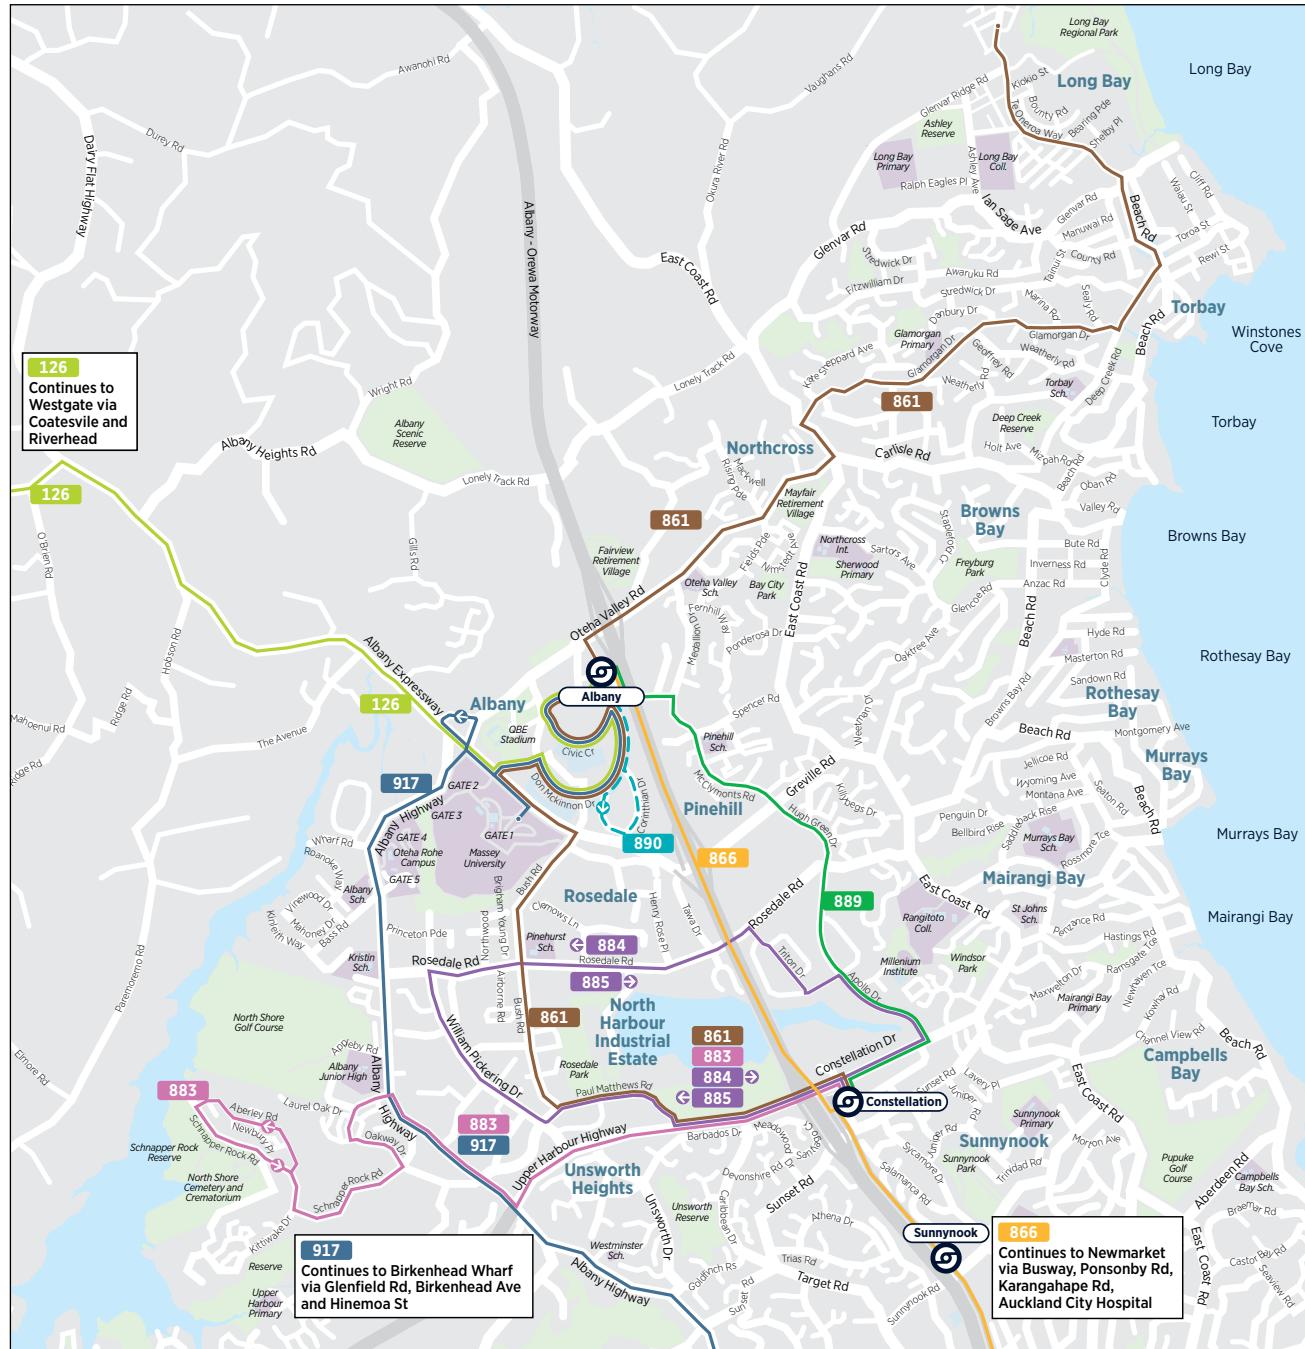

126

Westgate to Albany Station via Coatesville-Riverhead Highway

	Westgate / Fernhill Dr (Stop 1599)	Opp 1049 Coatesville- Riverhead Hwy (Stop 4957)	Albany Station
Sunday and Public Holidays	06:00	06:15	06:40
	07:00	07:15	07:40
	08:00	08:15	08:40
	09:00	09:15	09:40
	10:00	10:15	10:40
	11:00	11:15	11:40
	12:00	12:15	12:40
	13:00	13:15	13:40
	14:00	14:15	14:40
	15:00	15:15	15:40
16:00	16:15	16:40	
17:00	17:15	17:40	
18:00	18:15	18:40	

917 Albany Station to Birkenhead Wharf

via Massey University, Albany Highway and Glenfield Rd

	Albany Station (Stop 4227)	Massey University (Stop 4214)	Glenfield Mall (Stop 4010)	Highbury Shops (Stop 3901)	Birkenhead Wharf
Saturday	07:05	07:12	07:32	07:41	07:51
	07:35	07:42	08:02	08:11	08:21
	08:05	08:12	08:32	08:41	08:51
	08:35	08:42	09:02	09:11	09:21
Then at the following minutes past each hour	:05	:12	:32	:41	:51
	:35	:42	:02	:11	:21
until	18:35	18:42	19:02	19:11	19:21
	19:35	19:42	20:02	20:11	20:21
	20:35	20:42	21:02	21:11	21:21
	21:35	21:42	22:02	22:11	22:21
	22:35	22:42	23:02	23:11	23:21

917 Albany Station to Birkenhead Wharf

via Massey University, Albany Highway and Glenfield Rd

	Albany Station (Stop 4227)	Massey University (Stop 4214)	Glenfield Mall (Stop 4010)	Highbury Shops (Stop 3901)	Birkenhead Wharf
Sunday and Public Holidays	07:05	07:12	07:32	07:46	07:51
	07:35	07:42	08:02	08:16	08:21
	08:05	08:12	08:32	08:46	08:51
	08:35	08:42	09:02	09:16	09:21
Then at the following minutes past each hour	:05	:12	:32	:46	:51
	:35	:42	:02	:16	:21
until	18:35	18:42	19:02	19:16	19:21
	19:35	19:42	20:02	20:16	20:21
	20:35	20:42	21:02	21:16	21:21
	21:35	21:42	22:02	22:16	22:21

Route Map

Akoranga Bus Station

Albany Bus Station

Constellation Bus Station

Smales Farm Bus Station