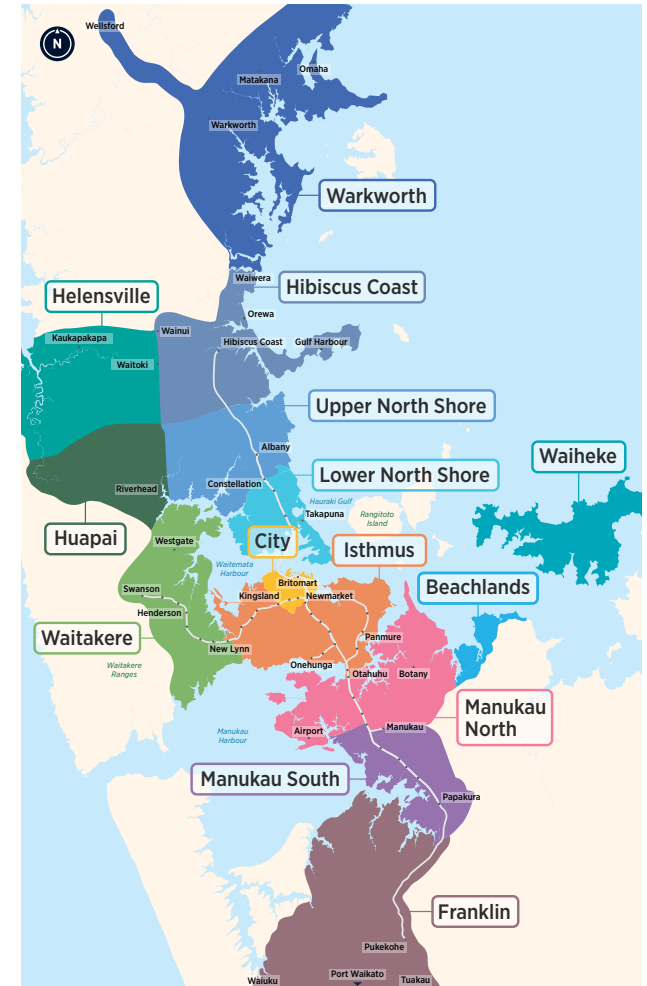

889

890

917

Routes

- 126 Albany, Coatesville, Riverhead, Westgate
- 861 Long Bay, Torbay, Glamorgan Dr, Albany Station, Massey University, Bush Rd, Constellation Station
- 866 Albany Station, via Northern Busway stations, Ponsonby Rd, Karangahape Rd, Auckland City Hospital, Newmarket (Monday to Friday peak only)
- 883 Schnapper Rock, Albany Highway, Constellation Station
- 884 Constellation Station, Apollo Dr, Triton Dr, Rosedale Rd. North Harbour Industrial loop - anticlockwise (Monday to Friday only)
- 885 Constellation Station, William Pickering Dr, Rosedale Rd. North Harbour Industrial loop - clockwise (Monday to Friday only)
- 889 Albany Station, Hugh Green Dr, Apollo Dr, Constellation Station
- 890 Corinthian Dr, Albany Station (Monday to Friday peak only)
- 917 Albany Station, Massey University, Albany Highway, Glenfield, Birkenhead Wharf

Other timetables available in this area that may interest you

Timetable	Routes
Devonport, Bayswater, Hauraki	801, 802, 806, 807, 814, Devonport Ferry, Bayswater Ferry
Campbells Bay, Sunnynook, Milford, Takapuna	82, 83, 842, 843, 845, 856, 871, 907
Long Bay, Torbay, Browns Bay, Mairangi Bay	83, 856, 861, 865, 878
Beach Haven, Birkenhead	97B, 97R, 97V, 917, 931, 933, 941, 942, 966, Beach Haven Ferry, Birkenhead Ferry
Glenfield, Bayview, Windy Ridge	95B, 95C, 95G, 906, 917, 939, 941 Birkenhead Ferry
Hillcrest, Northcote	923, 924, 926, 928, 942
Greenhithe, Unsworth Heights, Wairau Valley	120, 901, 906, 907
Hibiscus Coast	981, 982, 983, 984, 985, 986, 987, 988, NX1, Gulf Harbour Ferry
Hibiscus Coast Station, Albany Station, Britomart (Lower Albert St) via all Northern Busway stations	NX1
Albany Station, City universities, Wellesley St via all Northern Busway stations	NX2
Warkworth	995, 996, 997, 998

Fare Zones & Boundaries

- Warkworth
- Hibiscus Coast
- Upper North Shore
- Lower North Shore
- Helensville
- Huapai
- Waitakere
- City
- Isthmus
- Waiheke
- Manukau North
- Manukau South
- Franklin
- Beachlands