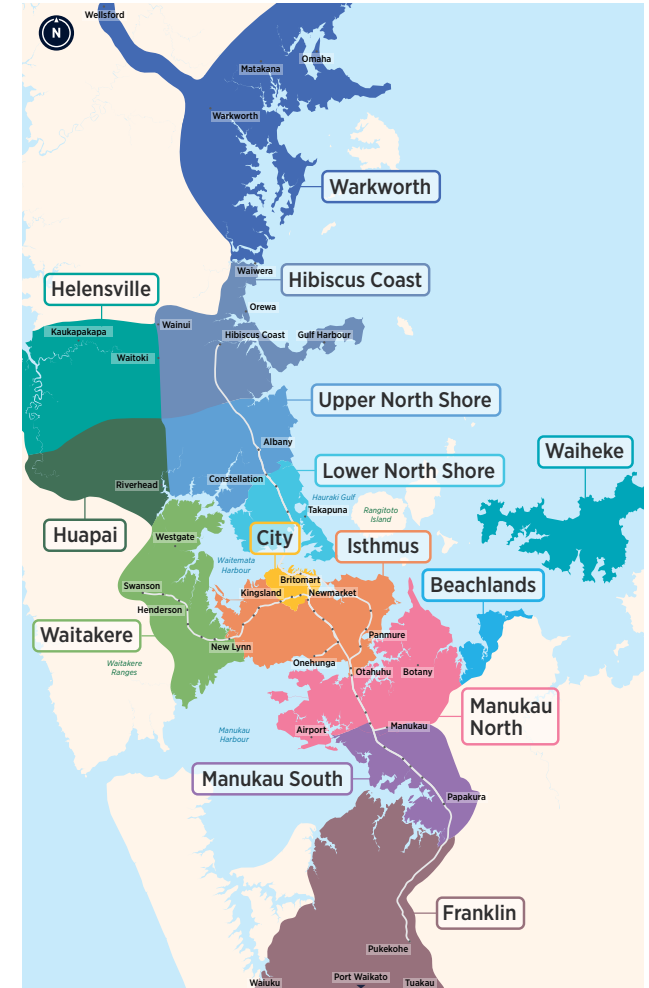

Fare Zones & Boundaries

- Warkworth
- Hibiscus Coast
- Upper North Shore
- Lower North Shore
- Helensville
- Huapai
- Waitakere
- City
- Isthmus
- Waiheke
- Manukau North
- Manukau South
- Franklin
- Beachlands

For more information on fares visit www.AT.govt.nz/fares

Effective 23 February 2020