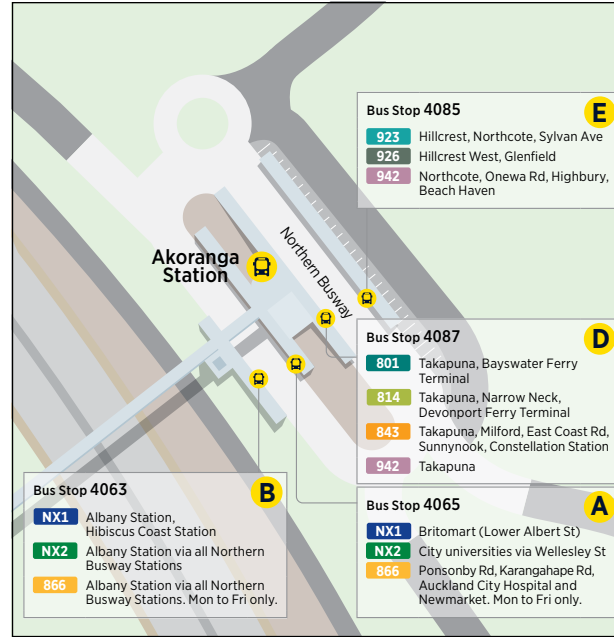

Akoranga Bus Station