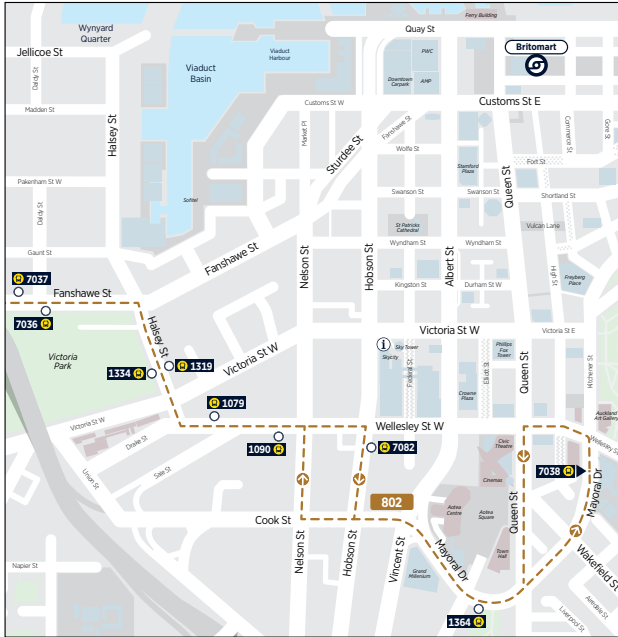

	To City		From City	
	Bayswater Ferry Terminal	Downtown Ferry Terminal	Downtown Ferry Terminal (Pier 1)	Bayswater Ferry Terminal
Sunday and Public Holidays	09:20	09:55	09:10	09:20
	11:50	12:25	11:40	11:50
	14:20	14:55	14:10	14:20
	17:20	17:55	17:10	17:20
	20:20	20:55	20:10	20:20

Weekend services from Bayswater to the City travel via Birkenhead.  
No service Christmas Day.

	To City		From City	
	Stanley Bay Wharf	Downtown Ferry Terminal	Downtown Ferry Terminal (Pier 2)	Stanley Bay Wharf
Monday to Friday only	07:05	07:20	06:50	07:05
	07:35	07:50	07:20	07:35
	08:05	08:20	07:50	08:05
	08:40	08:55	08:20	08:35
	16:20	16:35	16:05	16:20
	16:50	17:05	16:35	16:50
	17:20	17:35	17:05	17:20
	17:50	18:05	17:35	17:50
	-	-	18:05	18:20
	-	-	18:40	18:55
	-	-	19:10	19:25

# Route Map

## City Centre