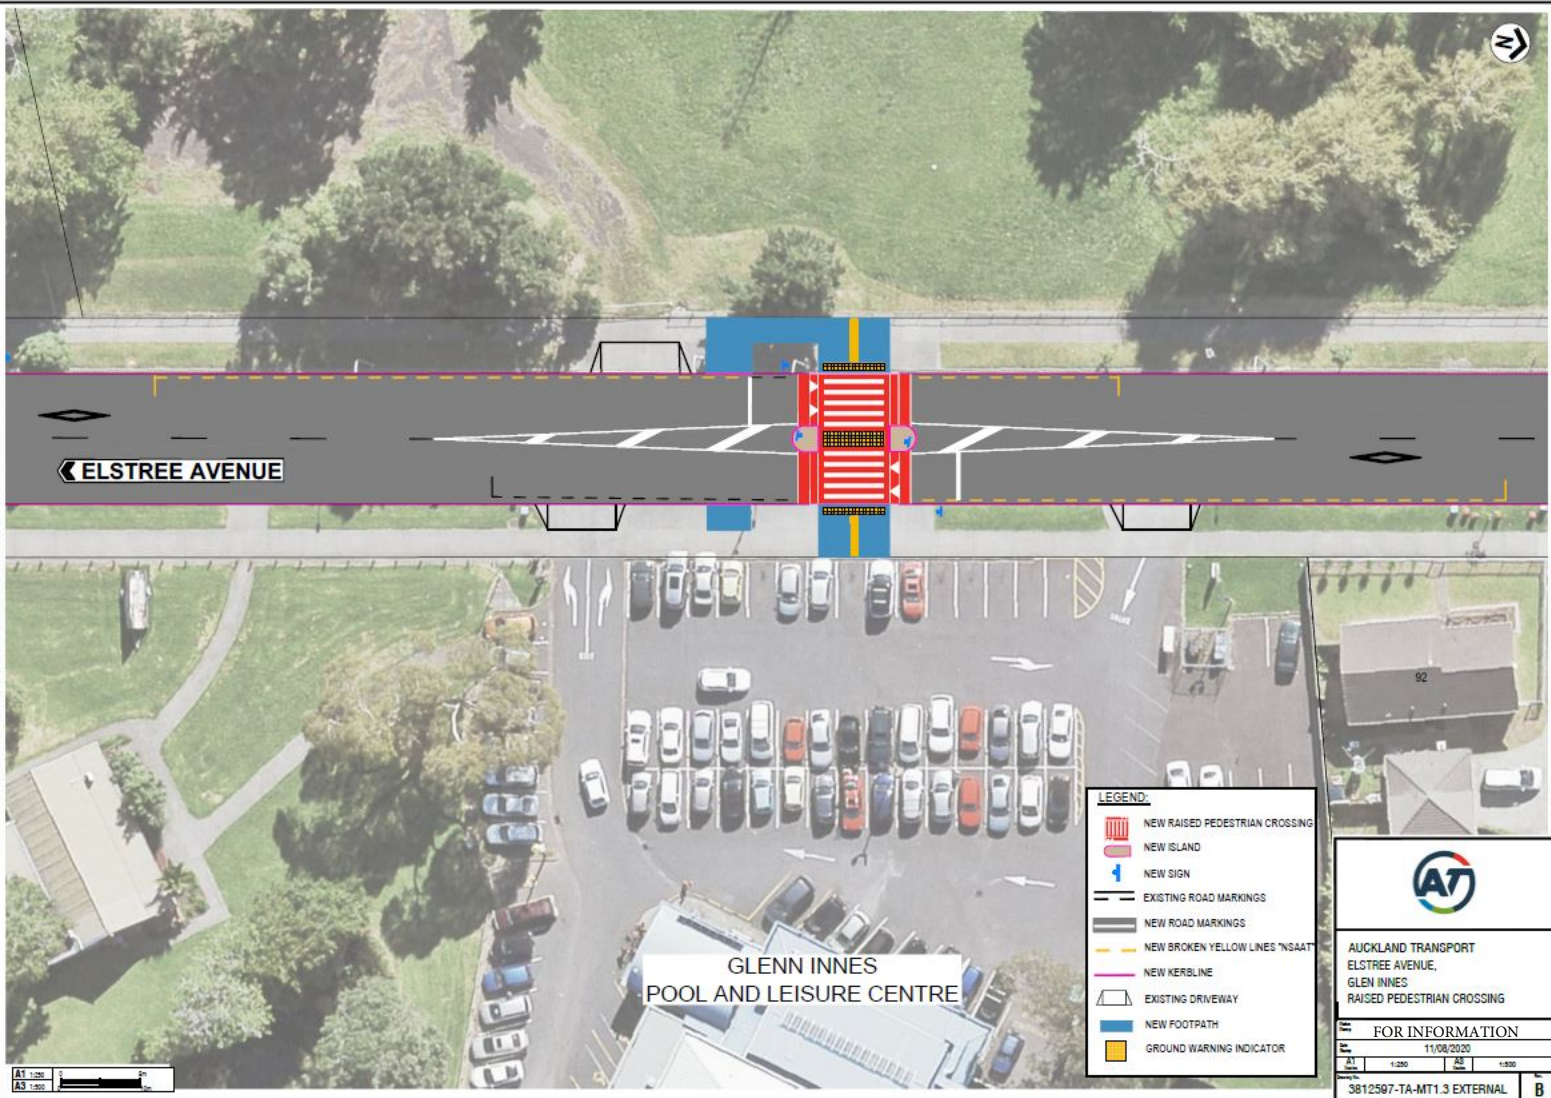

DRAWN BY: AT

← ELSTREE AVENUE

GLENN INNES
POOL AND LEISURE CENTRE

LEGEND:

-  NEW RAISED PEDESTRIAN CROSSING
-  NEW ISLAND
-  NEW SIGN
-  EXISTING ROAD MARKINGS
-  NEW ROAD MARKINGS
-  NEW BROKEN YELLOW LINES 'NSAAT'
-  NEW KERBLINE
-  EXISTING DRIVEWAY
-  NEW FOOTPATH
-  GROUND WARNING INDICATOR

AUCKLAND TRANSPORT
ELSTREE AVENUE,
GLENN INNES
RAISED PEDESTRIAN CROSSING

FOR INFORMATION

11/08/2020

A1	1:250	AS	1:250	B
3812597-TA-MT1.3 EXTERNAL				

A1	1:250	AS	1:250	B
----	-------	----	-------	---