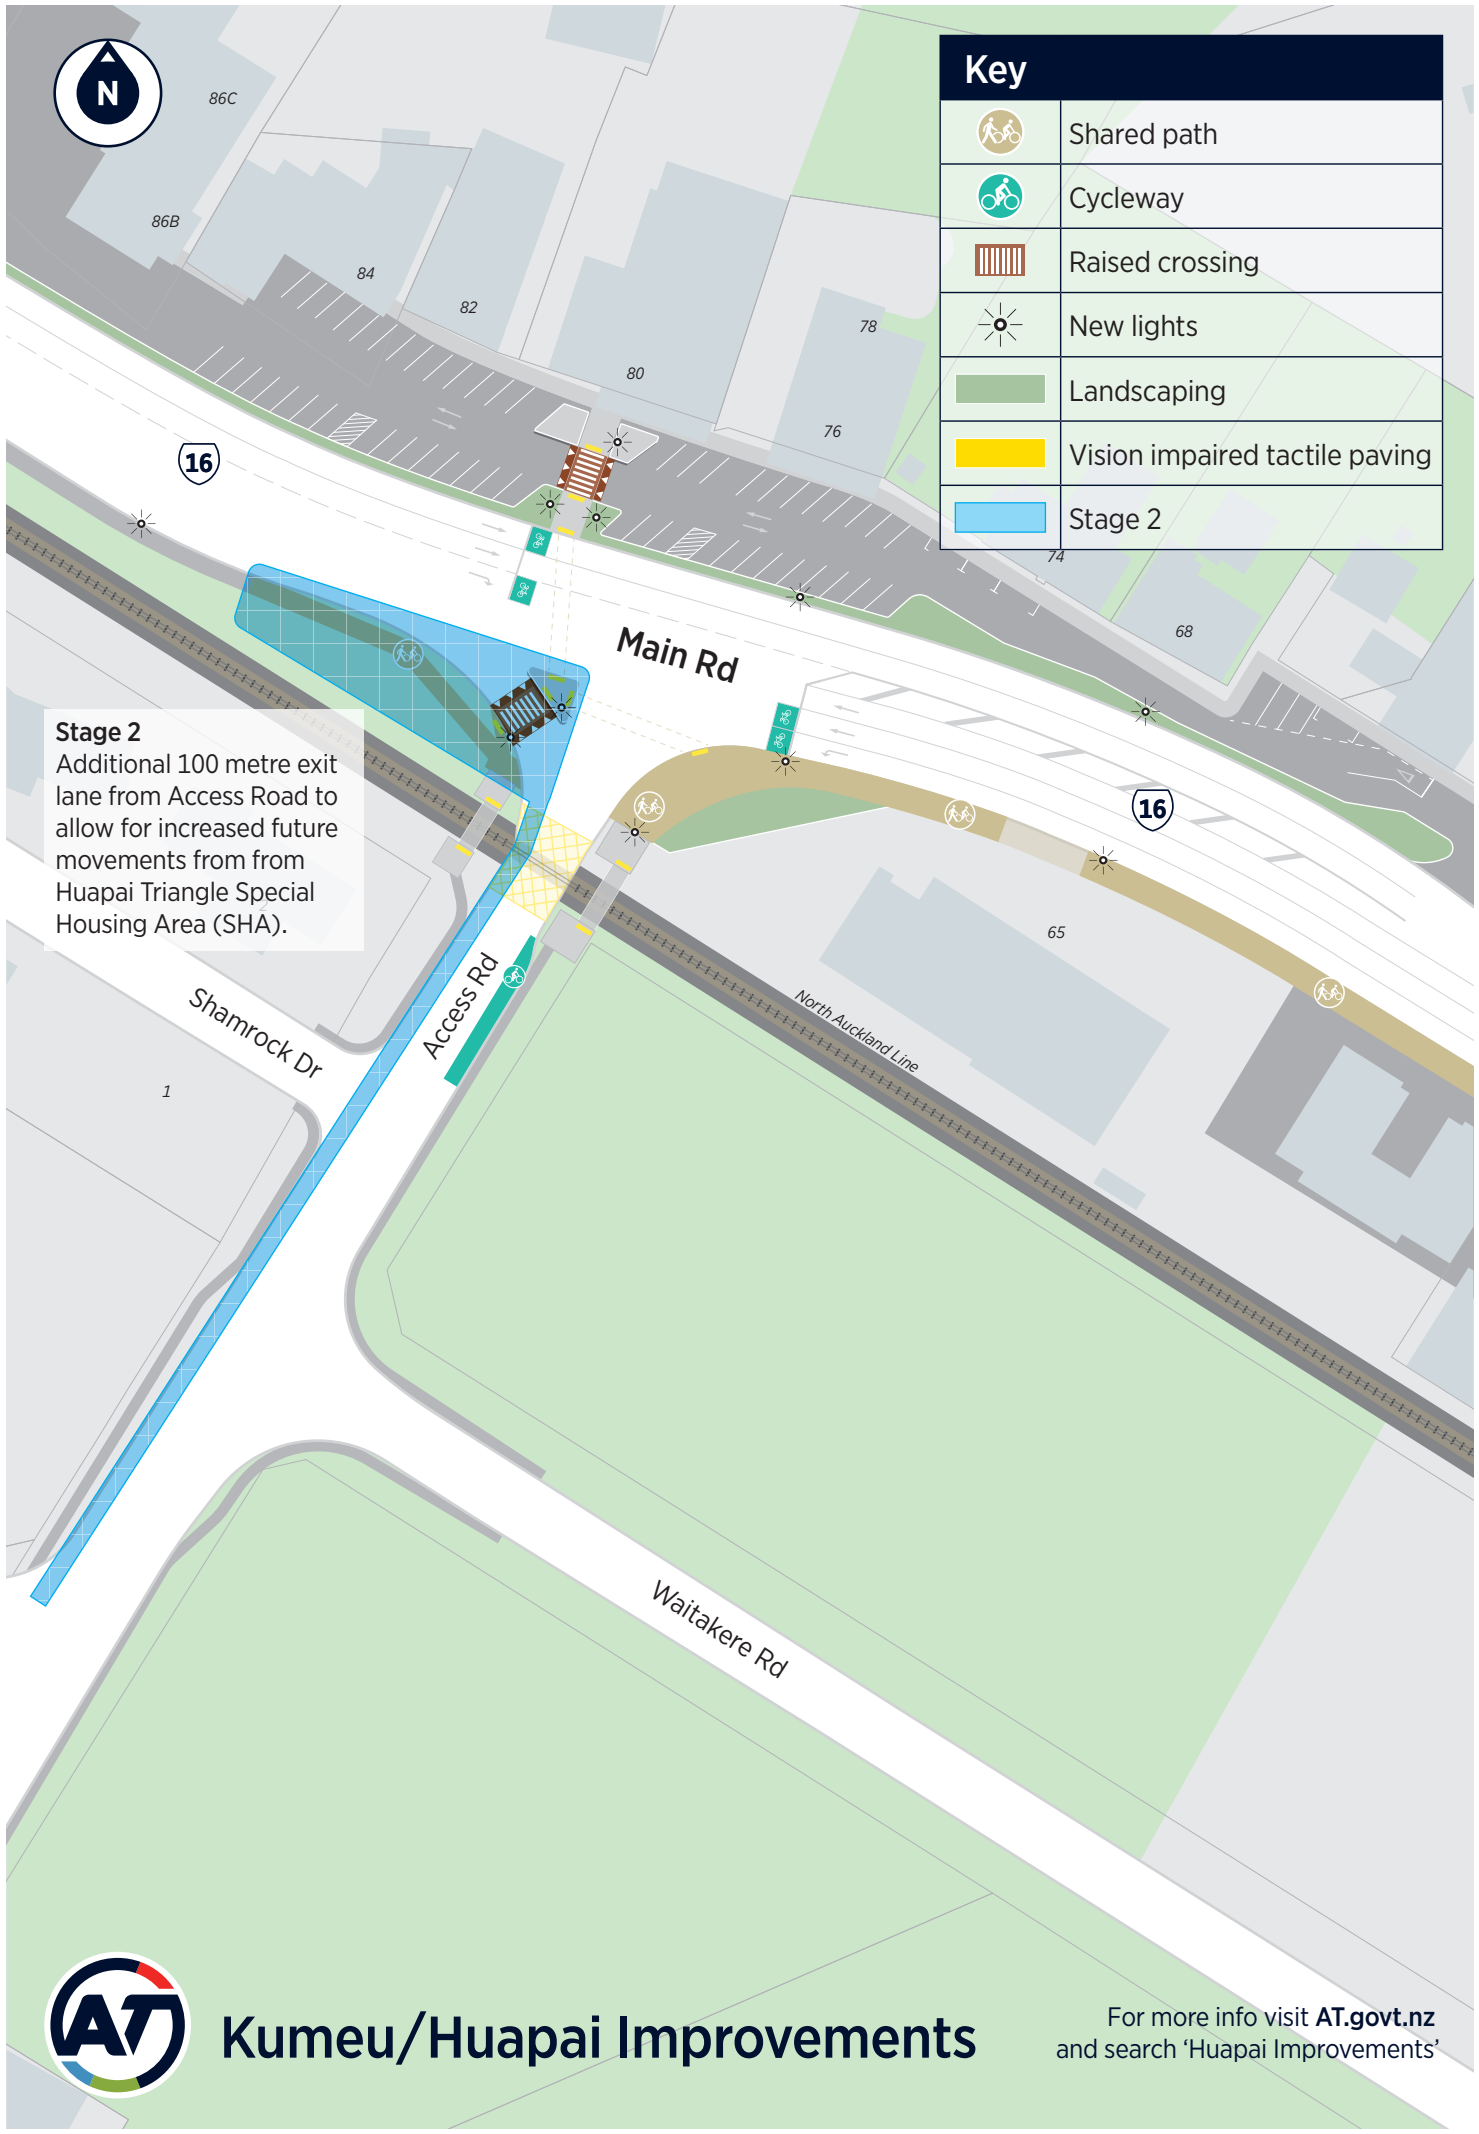

Key	
	Shared path
	Cycleway
	Raised crossing
	New lights
	Landscaping
	Vision impaired tactile paving
	Stage 2

Stage 2

Additional 100 metre exit lane from Access Road to allow for increased future movements from from Huapai Triangle Special Housing Area (SHA).