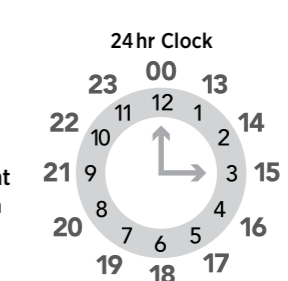

Download the AT Mobile app from the App Store or Google Play
For more information visit AT.govt.nz or call 09 366 6400