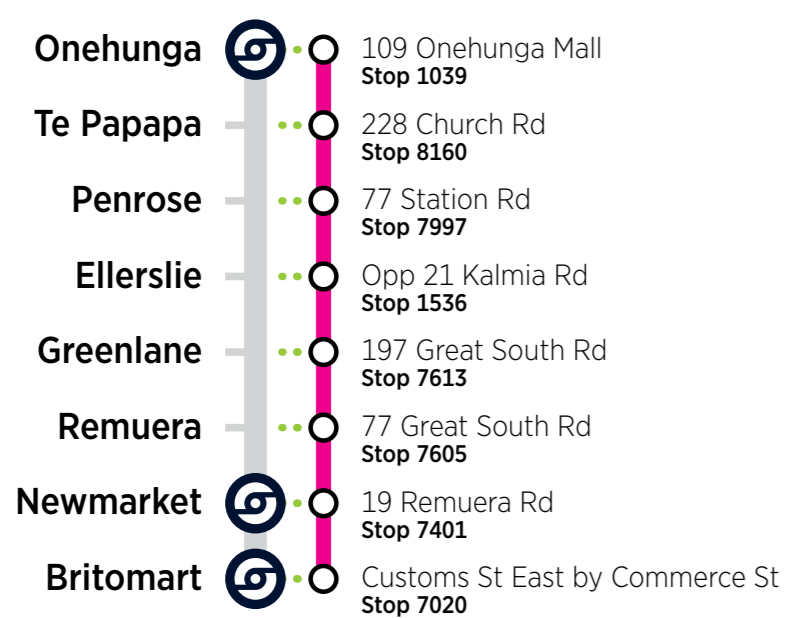

Towards Britomart City Centre

STATION	Onehunga	Te Papapa	Penrose	Ellerslie	Greenlane	Remuera	Newmarket	Britomart
RAIL BUS STOP	109 Onehunga Mall by station Stop 1039	228 Church St Stop 8160	77 Station Rd Stop 7997	Opposite 21 Kalmia St Stop 1536	197 Great South Rd Stop 7613	77 Great South Rd Stop 7605	19 Remuera Rd Stop 7401	Customs St East by Commerce St Stop 7020
RBO	05:50	05:54	06:01	06:06	06:11	06:14	06:19	06:35
RBO	06:20	06:24	06:31	06:36	06:41	06:44	06:49	07:05
RBO	06:50	06:54	07:01	07:06	07:11	07:14	07:19	07:35
RBO	07:20	07:24	07:31	07:36	07:41	07:44	07:49	08:05
RBO	07:50	07:54	08:01	08:06	08:11	08:14	08:19	08:35
Then at the following minutes past each hour								
RBO	:20	:24	:31	:36	:41	:44	:49	:05
RBO	:50	:54	:01	:06	:11	:14	:19	:35
Until								
RBO	18:20	18:24	18:31	18:36	18:41	18:44	18:49	19:05
RBO	18:50	18:54	19:01	19:06	19:11	19:14	19:19	19:35
RBO	19:20	19:24	19:31	19:36	19:41	19:44	19:49	20:05
RBO	19:50	19:54	20:01	20:06	20:11	20:14	20:19	20:35
RBO	20:20	20:24	20:31	20:36	20:41	20:44	20:49	21:05
RBO	20:50	20:54	21:01	21:06	21:11	21:14	21:19	21:35
RBO	21:20	21:24	21:31	21:36	21:41	21:44	21:49	22:05
RBO	21:50	21:54	22:01	22:06	22:11	22:14	22:19	22:35
Trips below operate Friday only								
RBO	22:20	22:24	22:31	22:36	22:41	22:44	22:49	23:05
RBO	22:50	22:54	23:01	23:06	23:11	23:14	23:19	23:35
RBO	23:20	23:24	23:31	23:36	23:41	23:44	23:49	00:05
RBO	23:50	23:54	00:01	00:06	00:11	00:14	00:19	00:35
RBO	00:20	00:24	00:31	00:36	00:41	00:44	00:49	01:05

RBO = Rail Bus Onehunga Line