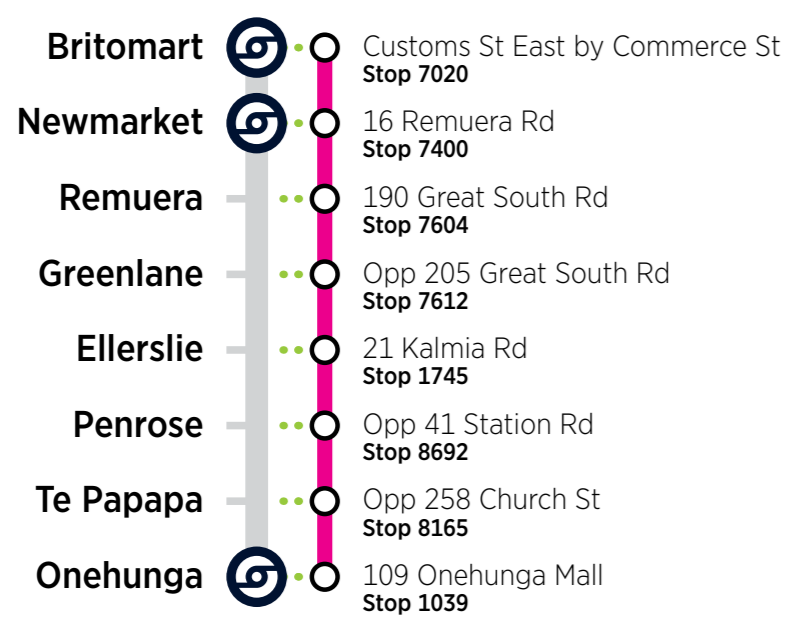

Towards Onehunga

STATION	Britomart	Newmarket	Remuera	Greenlane	Ellerslie	Penrose	Te Papapa	Onehunga
RAIL BUS STOP	Customs St East by Commerce St Stop 7020	16 Remuera Rd Stop 7400	190 Great South Rd Stop 7604	Opposite 205 Great South Rd Stop 7162	21 Kalmia St Stop 1745	Opposite 41 Station Rd Stop 8692	Opposite 258 Church St Stop 8165	109 Onehunga Mall by Station Stop 1039
RBO	05:50	06:06	06:11	06:14	06:19	06:24	06:31	06:35
RBO	06:20	06:36	06:41	06:44	06:49	06:54	07:01	07:05
RBO	06:50	07:06	07:11	07:14	07:19	07:24	07:31	07:35
RBO	07:20	07:36	07:41	07:44	07:49	07:54	08:01	08:05
RBO	07:50	08:06	08:11	08:14	08:19	08:24	08:31	08:35
Then at the following minutes past each hour								
RBO	:20	:36	:41	:44	:49	:54	:01	:05
RBO	:50	:06	:11	:14	:19	:24	:31	:35
Until								
RBO	18:20	18:36	18:41	18:44	18:49	18:54	19:01	19:05
RBO	18:50	19:06	19:11	19:14	19:19	19:24	19:31	19:35
RBO	19:20	19:36	19:41	19:44	19:49	19:54	20:01	20:05
RBO	19:50	20:06	20:11	20:14	20:19	20:24	20:31	20:35
RBO	20:20	20:36	20:41	20:44	20:49	20:54	21:01	21:05
RBO	20:50	21:06	21:11	21:14	21:19	21:24	21:31	21:35
RBO	21:20	21:36	21:41	21:44	21:49	21:54	22:01	22:05
RBO	21:50	22:06	22:11	22:14	22:19	22:24	22:31	22:35
RBO	22:20	22:36	22:41	22:44	22:49	22:54	23:01	23:05
Trips below operate Friday only								
RBO	22:50	23:06	23:11	23:14	23:19	23:24	23:31	23:35
RBO	23:20	23:36	23:41	23:44	23:49	23:54	00:01	00:05
RBO	23:50	00:06	00:11	00:14	00:19	00:24	00:31	00:35
RBO	00:20	00:36	00:41	00:44	00:49	00:54	01:01	01:05

RBO = Rail Bus Onehunga Line

- Please make yourself visible to the bus driver and signal the driver to stop.
- Train tickets purchased at a train station will also be accepted on the Rail Bus.
- Please remember to tag-on when boarding and tag-off when leaving the bus.
- Your AT HOP fare for combined bus and train trips will be calculated based on the start and end of the journey. The journey can use up to five bus or train trips within four hours, with a maximum transfer time of 30 minutes between each trip (excludes SkyBus services).
- Terms of use for AT HOP cards are available at AT.govt.nz/ATHOP.
- Rail Buses cannot accommodate mobility scooters, bicycles, larger personal items or pets.