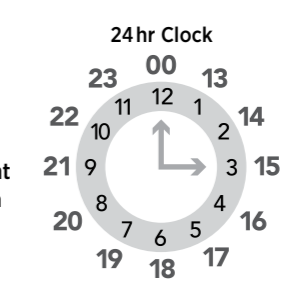

Download the AT Mobile app from the App Store or Google Play
For more information visit AT.govt.nz or call 09 366 6400