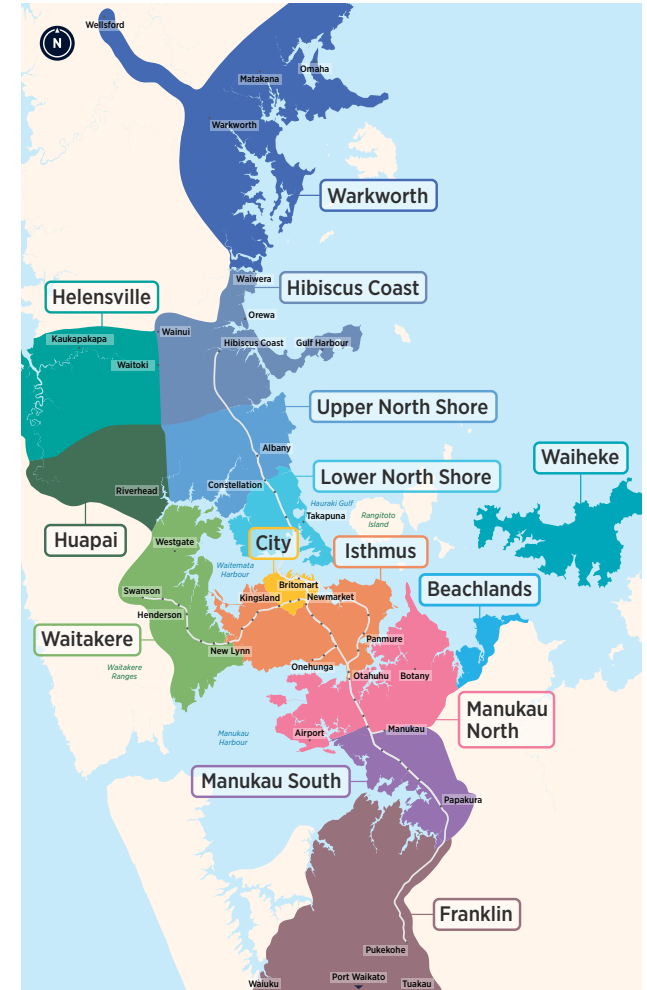

# Airporter

Bus Timetable

# Fare Zones & Boundaries

- Warkworth
- Hibiscus Coast
- Upper North Shore
- Lower North Shore
- Helensville
- Huapai
- Waitakere
- City
- Isthmus
- Waiheke
- Manukau North
- Manukau South
- Franklin
- Beachlands

## Travel Tip

Refer to the Southern Line train timetable for connections at Onehunga, Papatoetoe and the Eastern Line train timetable for connections at Manukau.

Legend	
	Bus route. 380
	Bus stop
	Direction of route

## Route Map