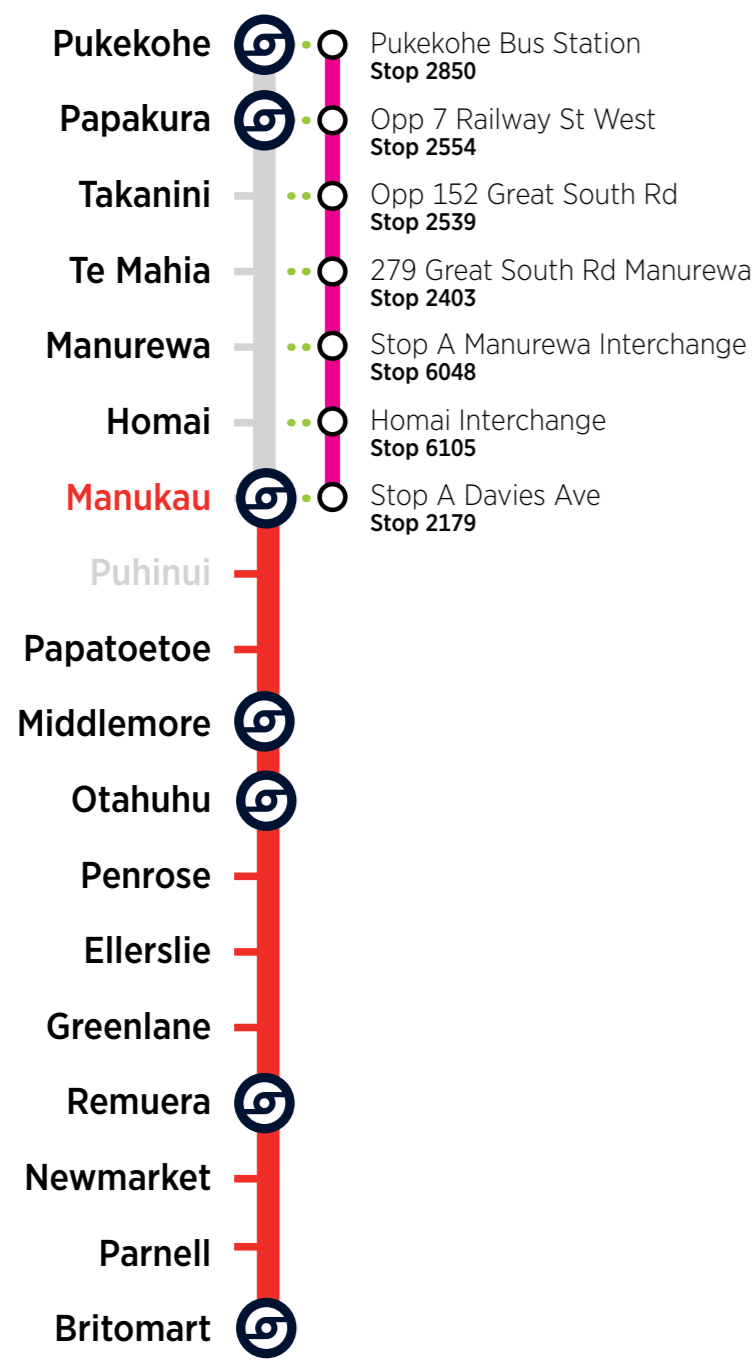

Southern Line

Rail Bus & Train Timetable

Rail Buses replace some Trains

Monday 19 October to Friday 13 November 2020

(Weekdays Only)

Towards Britomart City Centre

STATION	Pukekohe	Papakura	Takanini	Te Mahia	Manurewa	Homai	Manukau Bus Arrival	Manukau Train Departure	Papatoetoe	Middlemore	Otahuhu	Penrose	Ellerslie	Greenlane	Remuera	Newmarket	Parnell	Britomart
RAIL BUS STOP	Pukekohe Bus Station Stop 2850	Opposite 7 Railway St West Stop 2554	Opposite 152 Great South Rd Stop 2539	279 Great South Rd Manurewa Stop 2403	Stop A Manurewa Interchange Stop 6048	Homai Interchange Stop 6105	Stop A, Davies Ave Stop 2179	-	-	-	-	-	-	-	-	-	-	-
RBS/TRAIN	-	04:42	04:52	04:58	05:04	05:14	05:24	05:34	05:43	05:47	05:51	05:59	06:01	06:04	06:07	06:11	06:15	06:20
RBS/TRAIN	-	05:02	05:12	05:18	05:24	05:34	05:44	05:54	06:03	06:07	06:11	06:19	06:21	06:24	06:27	06:31	06:35	06:40
RBS/TRAIN	04:52	05:22	05:32	05:38	05:44	05:54	06:04	06:14	06:23	06:27	06:31	06:39	06:41	06:44	06:47	06:51	06:55	07:00
RBS/TRAIN	05:12	05:42	05:52	05:58	06:04	06:14	06:24	06:34	06:43	06:47	06:51	06:59	07:01	07:04	07:07	07:11	07:15	07:20
RBS/TRAIN	05:32	06:02	06:12	06:18	06:24	06:34	06:44	06:54	07:03	07:07	07:11	07:19	07:21	07:24	07:27	07:31	07:35	07:40
RBS/TRAIN	05:52	06:22	06:32	06:38	06:44	06:54	07:04	07:14	07:23	07:27	07:31	07:39	07:41	07:44	07:47	07:51	07:55	08:00
RBSX services running at the following minutes past each hour from 5:57am until 7:47pm																		
RBSX	-	:07	-	-	-	-	:32	-	-	-	-	-	-	-	-	-	-	-
RBSX	-	:17	-	-	-	-	:42	-	-	-	-	-	-	-	-	-	-	-
RBSX	-	:27	-	-	-	-	:52	-	-	-	-	-	-	-	-	-	-	-
RBSX	-	:37	-	-	-	-	:02	-	-	-	-	-	-	-	-	-	-	-
RBSX	-	:47	-	-	-	-	:12	-	-	-	-	-	-	-	-	-	-	-
RBSX	-	:57	-	-	-	-	:22	-	-	-	-	-	-	-	-	-	-	-
Then at the following minutes past each hour																		
RBS/TRAIN	:12	:42	:52	:58	:04	:14	:24	:34	:43	:47	:51	:59	:01	:04	:07	:11	:15	:20
RBS/TRAIN	:32	:02	:12	:18	:24	:34	:44	:54	:03	:07	:11	:19	:21	:24	:27	:31	:35	:40
RBS/TRAIN	:52	:22	:32	:38	:44	:54	:04	:14	:23	:27	:31	:39	:41	:44	:47	:51	:55	:00
Until																		
RBS/TRAIN	18:12	18:42	18:52	18:58	19:04	19:14	19:24	19:34	19:43	19:47	19:51	19:59	20:01	20:04	20:07	20:11	20:15	20:20
RBS/TRAIN	18:32	19:02	19:12	19:18	19:24	19:34	19:44	19:54	20:03	20:07	20:11	20:19	20:21	20:24	20:27	20:31	20:35	20:40
RBS/TRAIN	19:02	19:32	19:42	19:48	19:54	20:04	20:14	20:24	20:33	20:37	20:41	20:49	20:51	20:54	20:57	21:01	21:05	21:10
RBS/TRAIN	19:32	20:02	20:12	20:18	20:24	20:34	20:44	20:54	21:03	21:07	21:11	21:19	21:21	21:24	21:27	21:31	21:35	21:40
RBS/TRAIN	20:02	20:32	20:42	20:48	20:54	21:04	21:14	21:24	21:33	21:37	21:41	21:49	21:51	21:54	21:57	22:01	22:05	22:10
RBS/TRAIN	20:32	21:02	21:12	21:18	21:24	21:34	21:44	21:54	22:03	22:07	22:11	22:19	22:21	22:24	22:27	22:31	22:35	22:40
RBS/TRAIN	21:02	21:32	21:42	21:48	21:54	22:04	22:14	22:24	22:33	22:37	22:41	22:49	22:51	22:54	22:57	23:01	23:05	23:10
Trips below operate Fridays only																		
RBS/TRAIN	21:32	22:02	22:12	22:18	22:24	22:34	22:44	22:54	23:03	23:07	23:11	23:19	23:21	23:24	23:27	23:31	23:35	23:40
RBS/TRAIN	22:02	22:32	22:42	22:48	22:54	23:04	23:14	23:24	23:33	23:37	23:41	23:49	23:51	23:54	23:57	00:01	00:05	00:10
RBS/TRAIN	22:32	23:02	23:12	23:18	23:24	23:34	23:44	23:54	00:03	00:07	00:11	00:19	00:21	00:24	00:27	00:31	00:35	00:40
RBS/TRAIN	23:02	23:32	23:42	23:48	23:54	00:04	00:14	00:24	00:33	00:37	00:41	00:49	00:51	00:54	00:57	01:01	01:05	01:10
RBS/TRAIN	23:32	00:02	00:12	00:18	00:24	00:34	00:44	00:54	01:03	01:07	01:11	01:19	01:21	01:24	01:27	01:31	01:35	01:40