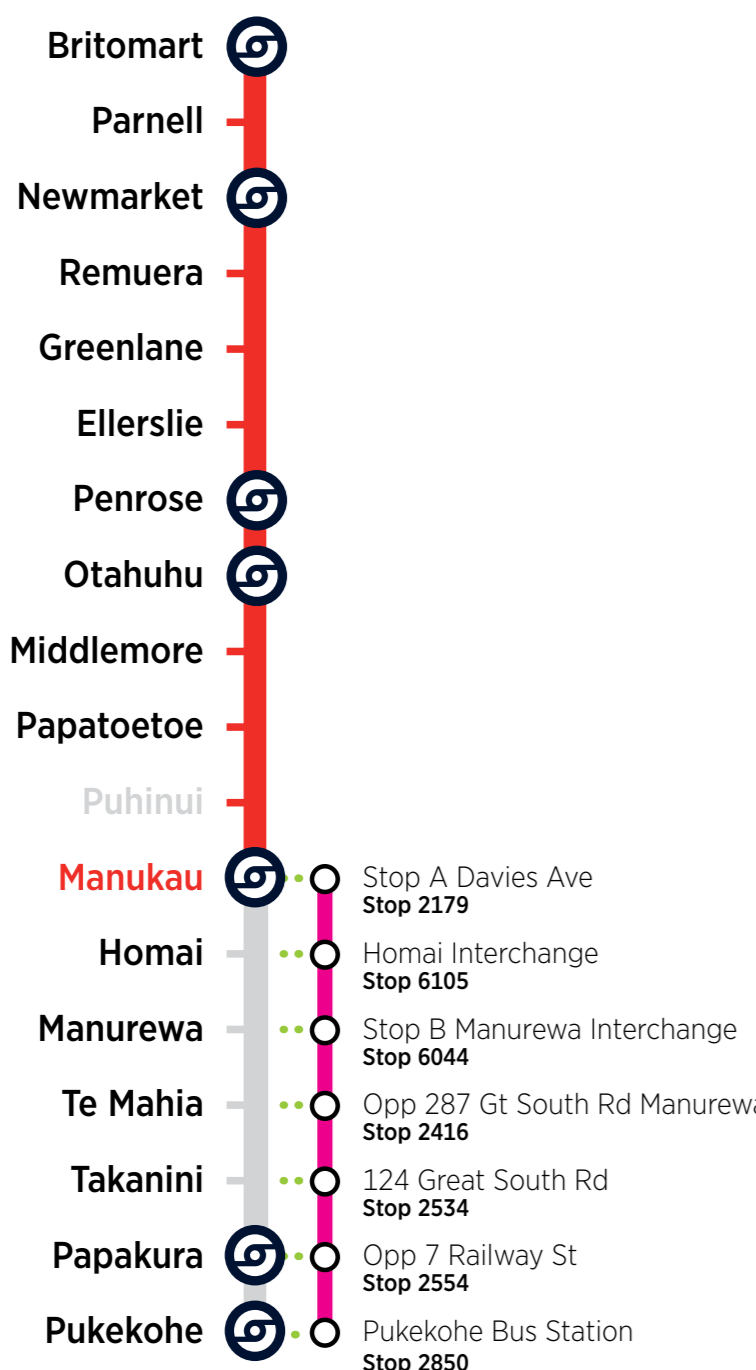

Towards Papakura, Pukekohe

STATION	Britomart	Parnell	Newmarket	Remuera	Greenlane	Ellerslie	Penrose	Otahuhu	Middlemore	Papatoetoe	Manukau Train Arrival	Manukau Bus Departure	Homai	Manurewa	Te Mahia	Takanini	Papakura	Pukekohe
RAIL BUS STOP	-	-	-	-	-	-	-	-	-	-	Stop A, Davies Ave Stop 2179	Stop B Manurewa Interchange Stop 6044	Opposite 287 Great South Rd Stop 2416	Opposite 124 Great South Rd Stop 2534	Opposite 7 Railway St Stop 2554	Opposite 152 Great South Rd Stop 2539	Opposite 124 Great South Rd Stop 2534	Pukekohe Bus Station Stop 2850
TRAIN/RBS	05:50	05:56	06:00	06:03	06:05	06:08	06:11	06:19	06:23	06:27	06:36	06:46	06:56	07:06	07:12	07:18	07:28	07:58
TRAIN/RBS	06:10	06:16	06:20	06:23	06:25	06:28	06:31	06:39	06:43	06:47	06:56	07:06	07:16	07:26	07:32	07:38	07:48	08:18
TRAIN/RBS	06:30	06:36	06:40	06:43	06:45	06:48	06:51	06:59	07:03	07:07	07:16	07:26	07:36	07:46	07:52	07:58	08:08	08:38
TRAIN/RBS	06:50	06:56	07:00	07:03	07:05	07:08	07:11	07:19	07:23	07:27	07:36	07:46	07:56	08:06	08:12	08:18	08:28	08:58
RBSX services running at the following minutes past each hour from 6:42am until 8:02pm																		
RBSX	-	-	-	-	-	-	-	-	-	-	-	:02	-	-	-	-	:27	-
RBSX	-	-	-	-	-	-	-	-	-	-	-	:12	-	-	-	-	:37	-
RBSX	-	-	-	-	-	-	-	-	-	-	-	:22	-	-	-	-	:47	-
RBSX	-	-	-	-	-	-	-	-	-	-	-	:32	-	-	-	-	:57	-
RBSX	-	-	-	-	-	-	-	-	-	-	-	:42	-	-	-	-	:07	-
RBSX	-	-	-	-	-	-	-	-	-	-	-	:52	-	-	-	-	:17	-
Then at the following minutes past each hour																		
TRAIN/RBS	:10	:16	:20	:23	:25	:28	:31	:39	:43	:47	:56	:06	:16	:26	:32	:38	:48	:18
TRAIN/RBS	:30	:36	:40	:43	:45	:48	:51	:59	:03	:07	:16	:26	:36	:46	:52	:58	:08	:38
TRAIN/RBS	:50	:56	:00	:03	:05	:08	:11	:19	:23	:27	:36	:46	:56	:06	:12	:18	:28	:58
Until																		
TRAIN/RBS	19:10	19:16	19:20	19:23	19:25	19:28	19:31	19:39	19:43	19:47	19:56	20:06	20:16	20:26	20:32	20:38	20:48	21:18
TRAIN/RBS	19:30	19:36	19:40	19:43	19:45	19:48	19:51	19:59	20:03	20:07	20:16	20:26	20:36	20:46	20:52	20:58	21:08	21:38
TRAIN/RBS	20:00	20:06	20:10	20:13	20:15	20:18	20:21	20:29	20:33	20:37	20:46	20:56	21:06	21:16	21:22	21:28	21:38	22:08
TRAIN/RBS	20:30	20:36	20:40	20:43	20:45	20:48	20:51	20:59	21:03	21:07	21:16	21:26	21:36	21:46	21:52	21:58	22:08	22:38
TRAIN/RBS	21:00	21:06	21:10	21:13	21:15	21:18	21:21	21:29	21:33	21:37	21:46	21:56	22:06	22:16	22:22	22:28	22:38	23:08
TRAIN/RBS	21:30	21:36	21:40	21:43	21:45	21:48	21:51	21:59	22:03	22:07	22:16	22:26	22:36	22:46	22:52	22:58	23:08	23:38
TRAIN/RBS	22:00	22:06	22:10	22:13	22:15	22:18	22:21	22:29	22:33	22:37	22:46	22:56	23:06	23:16	23:22	23:28	23:38	00:08
TRAIN/RBS	22:30	22:36	22:40	22:43	22:45	22:48	22:51	22:59	23:03	23:07	23:16	23:26	23:36	23:46	23:52	23:58	00:08	00:38
TRAIN/RBS	23:00	23:06	23:10	23:13	23:15	23:18	23:21	23:29	23:33	23:37	23:46	23:56	00:06	00:16	00:22	00:28	00:38	01:08
Trips below operate Fridays only																		
TRAIN/RBS	23:30	23:36	23:40	23:43	23:45	23:48	23:51	23:59	00:03	00:07	00:16	00:26	00:36	00:46	00:52	00:58	01:08	01:38
TRAIN/RBS	00:00	00:06	00:10	00:13	00:15	00:18	00:21	00:29	00:33	00:37	00:46	00:56	01:06	01:16	01:22	01:28	01:38	02:08
TRAIN/RBS	00:30	00:36	00:40	00:43	00:45	00:48	00:51	00:59	01:03	01:07	01:16	01:26	01:36	01:46	01:52	01:58	02:08	02:38
TRAIN/RBS	01:00	01:06	01:10	01:13	01:15	01:18	01:21	01:29	01:33	01:37	01:46	01:56	02:06	02:16	02:22	02:28	02:38	03:08