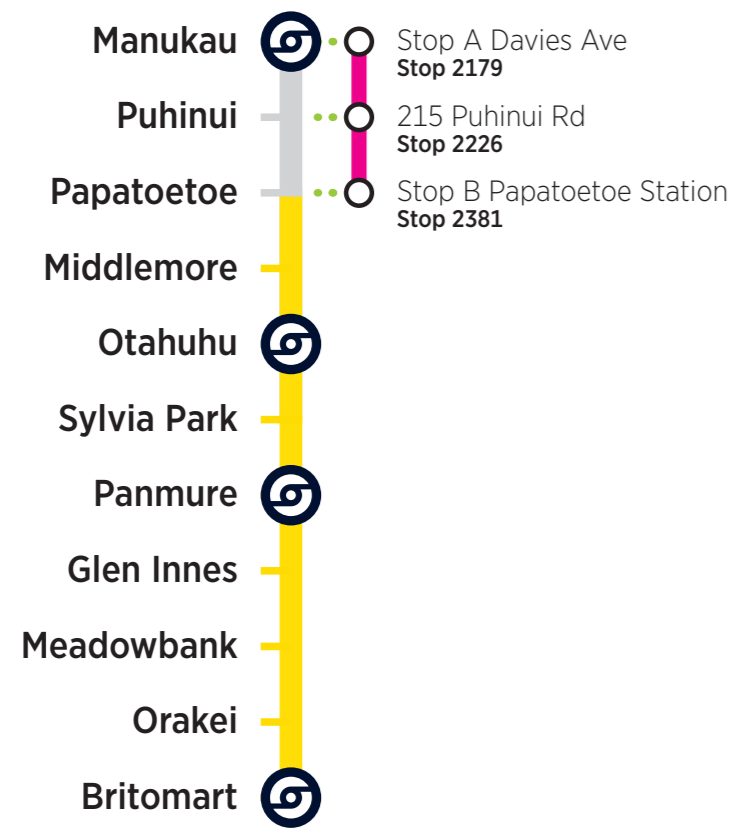

Eastern Line

Rail Bus & Train Timetable

Rail Buses replace some Trains
Saturday 17 October 2020
Manukau – Papatoetoe

Towards Britomart City Centre

STATION	Manukau	Puhinui	Papatoetoe Rail Bus Arrival	Papatoetoe Train Departure	Middlemore	Otahuhu	Sylvia Park	Panmure	Glen Innes	Meadowbank	Orakei	Britomart
RAIL BUS STOP	Stop A, Davies Ave Stop 2179	215 Puhinui Rd Stop 2226	Stop B Papatoetoe Station Stop 2381	–	–	–	–	–	–	–	–	–
RBE/TRAIN	06:29	06:36	06:41	06:46	06:50	06:54	07:02	07:06	07:11	07:18	07:21	07:29
RBE/TRAIN	06:49	06:56	07:01	07:06	07:10	07:14	07:22	07:26	07:31	07:38	07:41	07:49
RBE/TRAIN	07:09	07:16	07:21	07:26	07:30	07:34	07:42	07:46	07:51	07:58	08:01	08:09
RBE/TRAIN	07:29	07:36	07:41	07:46	07:50	07:54	08:02	08:06	08:11	08:18	08:21	08:29
RBE/TRAIN	07:49	07:56	08:01	08:06	08:10	08:14	08:22	08:26	08:31	08:38	08:41	08:49
Then at the following minutes past each hour												
RBE/TRAIN	:09	:16	:21	:26	:30	:34	:42	:46	:51	:58	:01	:09
RBE/TRAIN	:29	:36	:41	:46	:50	:54	:02	:06	:11	:18	:21	:29
RBE/TRAIN	:49	:56	:01	:06	:10	:14	:22	:26	:31	:38	:41	:49
Until												
RBE/TRAIN	19:09	19:16	19:21	19:30	19:34	19:38	19:46	19:50	19:55	20:02	20:05	20:13
RBE/TRAIN	19:29	19:36	19:41	20:00	20:04	20:08	20:16	20:20	20:25	20:32	20:35	20:43
RBE/TRAIN	19:59	20:06	20:11	20:30	20:34	20:38	20:46	20:50	20:55	21:02	21:05	21:13
RBE/TRAIN	20:29	20:36	20:41	21:00	21:04	21:08	21:16	21:20	21:25	21:32	21:35	21:43
RBE/TRAIN	20:59	21:06	21:11	21:28	21:32	21:35	21:43	21:48	21:53	21:59	22:02	22:11
RBE/TRAIN	21:29	21:36	21:41	22:00	22:04	22:08	22:16	22:20	22:25	22:32	22:35	22:43
RBE/TRAIN	21:59	22:06	22:11	22:30	22:34	22:38	22:46	22:50	22:55	23:02	23:05	23:13
RBE/TRAIN	22:29	22:36	22:41	23:00	23:04	23:08	23:16	23:20	23:25	23:32	23:35	23:43
RBE/TRAIN	22:59	23:06	23:11	23:30	23:34	23:38	23:46	23:50	23:55	00:02	00:05	00:13
RBE/TRAIN	23:29	23:36	23:41	00:00	00:04	00:08	00:16	00:20	00:25	00:32	00:35	00:43
RBE/TRAIN	23:59	00:06	00:11	00:30	00:34	00:38	00:46	00:50	00:55	01:02	01:05	01:13

RBE = Rail Bus Eastern Line