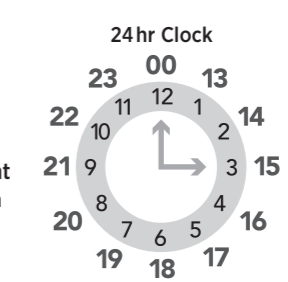

Download the AT Mobile app from the App Store or Google Play
For more information visit AT.govt.nz or call 09 366 6400