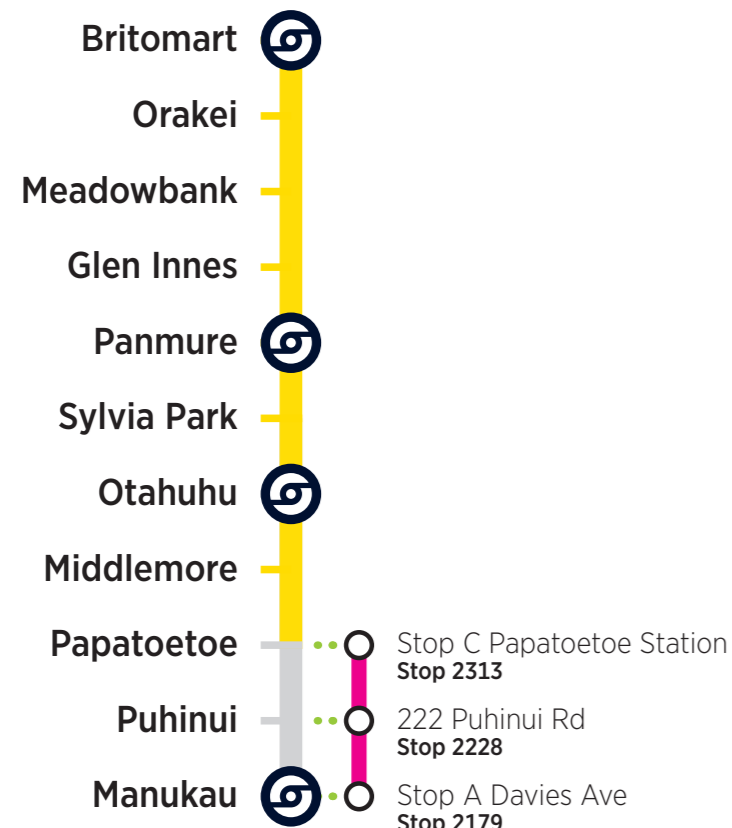

Towards Manukau

STATION	Britomart	Orakei	Meadowbank	Glen Innes	Panmure	Sylvia Park	Otahuhu	Middlemore	Papatoetoe Train Arrival	Papatoetoe Rail Bus Departure	Puhinui	Manukau
RAIL BUS STOP	–	–	–	–	–	–	–	–	–	Stop C Papatoetoe Station Stop 2313	222 Puhinui Rd Stop 2228	Stop A Davies Ave Stop 2179
TRAIN/RBE	06:16	06:23	06:26	06:33	06:38	06:42	06:49	06:53	06:57	07:08	07:13	07:20
TRAIN/RBE	06:36	06:43	06:46	06:53	06:58	07:02	07:09	07:13	07:17	07:28	07:33	07:40
TRAIN/RBE	06:56	07:03	07:06	07:13	07:18	07:22	07:29	07:33	07:37	07:48	07:53	08:00
TRAIN/RBE	07:16	07:23	07:26	07:33	07:38	07:42	07:49	07:53	07:57	08:08	08:13	08:20
TRAIN/RBE	07:36	07:43	07:46	07:53	07:58	08:02	08:09	08:13	08:17	08:28	08:33	08:40
TRAIN/RBE	07:56	08:03	08:06	08:13	08:18	08:22	08:29	08:33	08:37	08:48	08:53	09:00
Then at the following minutes past each hour												
TRAIN/RBE	:16	:23	:26	:33	:38	:42	:49	:53	:57	:08	:13	:20
TRAIN/RBE	:36	:43	:46	:53	:58	:02	:09	:13	:17	:28	:33	:40
TRAIN/RBE	:56	:03	:06	:13	:18	:22	:29	:33	:37	:48	:53	:00
Until												
TRAIN/RBE	19:16	19:23	19:26	19:33	19:38	19:42	19:49	19:53	19:57	20:08	20:13	20:20
TRAIN/RBE	19:36	19:43	19:46	19:53	19:58	20:02	20:09	20:13	20:17	20:28	20:33	20:40
TRAIN/RBE	20:00	20:07	20:10	20:17	20:22	20:26	20:33	20:37	20:41	20:58	21:03	21:10
TRAIN/RBE	20:30	20:37	20:40	20:47	20:52	20:56	21:03	21:07	21:11	21:28	21:33	21:40
TRAIN/RBE	21:00	21:07	21:10	21:17	21:22	21:26	21:33	21:37	21:41	21:58	22:03	22:10
TRAIN/RBE	21:30	21:37	21:40	21:47	21:52	21:56	22:03	22:07	22:11	22:28	22:33	22:40
TRAIN/RBE	22:00	22:07	22:10	22:17	22:22	22:26	22:33	22:37	22:41	22:58	23:03	23:10
TRAIN/RBE	22:30	22:37	22:40	22:47	22:52	22:56	23:03	23:07	23:11	23:28	23:33	23:40
TRAIN/RBE	23:00	23:07	23:10	23:17	23:22	23:26	23:33	23:37	23:41	23:58	00:03	00:10
TRAIN/RBE	23:30	23:37	23:40	23:47	23:52	23:56	00:03	00:07	00:11	00:28	00:33	00:40
TRAIN/RBE	00:00	00:07	00:10	00:17	00:22	00:26	00:33	00:37	00:41	00:58	01:03	01:10

RBE = Rail Bus Eastern Line

- Please make yourself visible to the bus driver and signal the driver to stop.
- Customers paying by cash must purchase train tickets at a train station before boarding Rail Buses.
- AT HOP customers must tag-on when boarding and tag-off when leaving the bus.
- Your AT HOP fare for combined bus and train trips will be calculated based on the start and end of the journey. The journey can use up to five bus or train trips within four hours, with a maximum transfer time of 30 minutes between each trip (excludes SkyBus services).
- Terms of use for AT HOP cards are available at AT.govt.nz/ATHOP.
- Rail Buses cannot accommodate mobility scooters, bicycles, larger personal items, or pets.