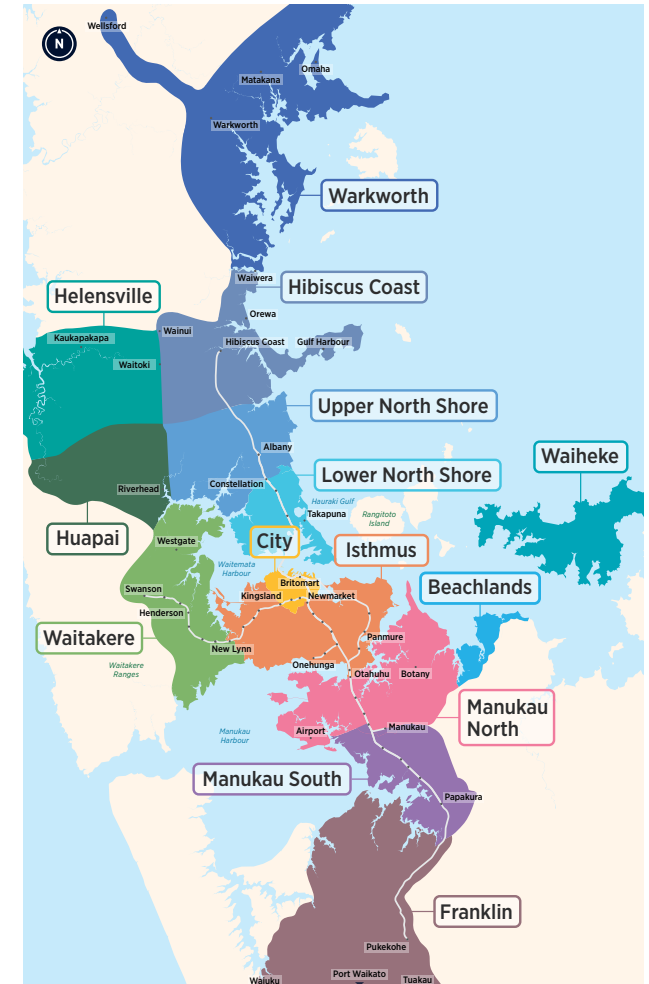

Waiheke Island

Bus and Ferry Timetable

- 50A
- 50B
- 501
- 502
- 504

Routes

- 50A** Seventh Ave, The Strand, Onetangi, Ostend (Belgium St), Surfdale, Oneroa, Matiatia Ferry Terminal
- 50B** Fourth Ave, Onetangi, Ostend (Belgium St), Surfdale, Oneroa, Matiatia Ferry Terminal
- 501** Kennedy Point Ferry Terminal, Jellicoe Parade, Wellington Rd, Surfdale, Oneroa, Matiatia Ferry Terminal
- 502** Ōmiha (Rocky Bay), Ostend (Belgium St), Palm Beach, Blackpool, Oneroa, Matiatia Ferry Terminal
- 504** Waiheke Rd, Onetangi, Ostend (Belgium St) (Monday to Friday peak service only)

Waiheke/City Ferry Downtown to Matiatia

Fare Zones & Boundaries

- Warkworth
- Huapai
- Manukau North
- Hibiscus Coast
- Waitakere
- Manukau South
- Upper North Shore
- City
- Franklin
- Lower North Shore
- Isthmus
- Helensville
- Waiheke
- Beachlands

OW = these services travel via Ostend Rd and Wharf Rd.
Services will no longer divert via Ostend Rd and Wharf Rd from 24 January 2021.

50A Onetangi (Seventh Ave) to Matiatia Ferry Terminal

via Ostend, Surfdale and Oneroa

	Ostend (Stop 1542)	Waiheke Rd
Monday to Friday only	17:02	17:15
	17:32	17:45
	18:02	18:15
	18:32	18:45
	19:02	19:15

Waiheke Route Map

Legend	
	Bus route
	Direction of route
	Ferry Terminal
	Park n Ride
	Marae
	Vineyard