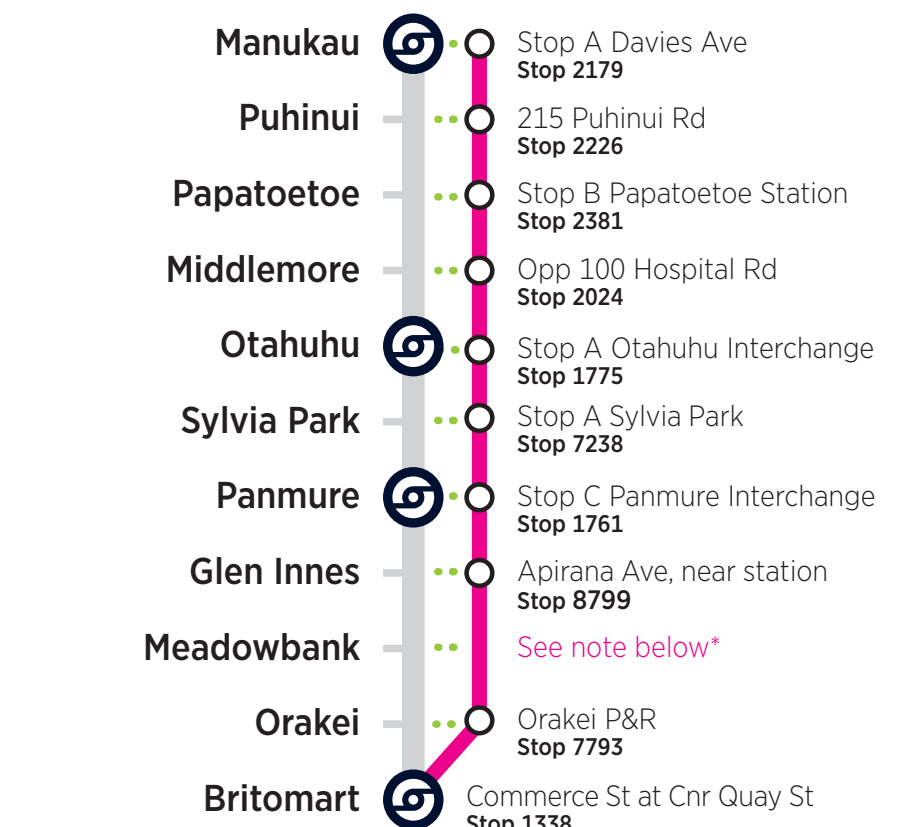

STATION	Manukau	Puhinui	Papatoetoe	Middlemore	Otahuhu	Sylvia Park	Panmure	Glen Innes	Meadowbank	Orakei	Britomart
RAIL BUS STOP	Stop A, Davies Ave Stop 2179	215 Puhinui Rd Stop 2226	Stop B Papatoetoe Station Stop 2381	Opposite 100 Hospital Rd Stop 2024	Stop A Otahuhu Interchange Stop 1775	Stop A Sylvia Park Stop 7238	Stop C Panmure Interchange Stop 1761	Apirana Ave, near station Stop 8799	—	Orakei P&R Stop 7793	Commerce St at Cnr Quay St Stop 1338
RBE	06:40	06:47	06:52	06:57	07:02	07:17	07:24	07:31	-	07:41	07:51
RBE	07:00	07:07	07:12	07:17	07:22	07:37	07:44	07:51	-	08:01	08:11
RBE	07:20	07:27	07:32	07:37	07:42	07:57	08:04	08:11	-	08:21	08:31
RBE	07:40	07:47	07:52	07:57	08:02	08:17	08:24	08:31	-	08:41	08:51
Then at the following minutes past each hour											
RBE	:00	:07	:12	:17	:22	:37	:44	:51	-	:01	:11
RBE	:20	:27	:32	:37	:42	:57	:04	:11	-	:21	:31
RBE	:40	:47	:52	:57	:02	:17	:24	:31	-	:41	:51
Until											
RBE	18:00	18:07	18:12	18:17	18:22	18:37	18:44	18:51	-	19:01	19:11
RBE	18:20	18:27	18:32	18:37	18:42	18:57	19:04	19:11	-	19:21	19:31
RBE	18:40	18:47	18:52	18:57	19:02	19:17	19:24	19:31	-	19:41	19:51
RBE	19:10	19:17	19:22	19:27	19:32	19:47	19:54	20:01	-	20:11	20:21
RBE	19:40	19:47	19:52	19:57	20:02	20:17	20:24	20:31	-	20:41	20:51
RBE	20:10	20:17	20:22	20:27	20:32	20:47	20:54	21:01	-	21:11	21:21
RBE	20:40	20:47	20:52	20:57	21:02	21:17	21:24	21:31	-	21:41	21:51
RBE	20:50	20:57	21:02	21:07	21:12	21:27	21:34	21:41	-	21:51	22:01
RBE	21:00	21:07	21:12	21:17	21:22	21:37	21:44	21:51	-	22:01	22:11
RBE	21:10	21:17	21:22	21:27	21:32	21:47	21:54	22:01	-	22:11	22:21
RBE	21:20	21:27	21:32	21:37	21:42	21:57	22:04	22:11	-	22:21	22:31
RBE	21:30	21:37	21:42	21:47	21:52	22:07	22:14	22:21	-	22:31	22:41
RBE	21:40	21:47	21:52	21:57	22:02	22:17	22:24	22:31	-	22:41	22:51
RBE	21:50	21:57	22:02	22:07	22:12	22:27	22:34	22:41	-	22:51	23:01
RBE	22:00	22:07	22:12	22:17	22:22	22:37	22:44	22:51	-	23:01	23:11
RBE	22:10	22:17	22:22	22:27	22:32	22:47	22:54	23:01	-	23:11	23:21
RBE	22:20	22:27	22:32	22:37	22:42	22:57	23:04	23:11	-	23:21	23:31
RBE	22:30	22:37	22:42	22:47	22:52	23:07	23:14	23:21	-	23:31	23:41
RBE	22:40	22:47	22:52	22:57	23:02	23:17	23:24	23:31	-	23:41	23:51
RBE	22:50	22:57	23:02	23:07	23:12	23:27	23:34	23:41	-	23:51	00:01
RBE	23:00	23:07	23:12	23:17	23:22	23:37	23:44	23:51	-	00:01	00:11
RBE	23:10	23:17	23:22	23:27	23:32	23:47	23:54	00:01	-	00:11	00:21
RBE	23:20	23:27	23:32	23:37	23:42	23:57	00:04	00:11	-	00:21	00:31
RBE	23:30	23:37	23:42	23:47	23:52	00:07	00:14	00:21	-	00:31	00:41
RBE	23:40	23:47	23:52	23:57	00:02	00:17	00:24	00:31	-	00:41	00:51
RBE	23:50	23:57	00:02	00:07	00:12	00:27	00:34	00:41	-	00:51	01:01
RBE	00:00	00:07	00:12	00:17	00:22	00:37	00:44	00:51	-	01:01	01:11
RBE	00:10	00:17	00:22	00:27	00:32	00:47	00:54	01:01	-	01:11	01:21
RBE	00:20	00:27	00:32	00:37	00:42	00:57	01:04	01:11	-	01:21	01:31
RBE	00:30	00:37	00:42	00:47	00:52	01:07	01:14	01:21	-	01:31	01:41
RBE	00:40	00:47	00:52	00:57	01:02	01:17	01:24	01:31	-	01:41	01:51

* Rail buses do not stop at Meadowbank.

- Please make yourself visible to the bus driver and signal the driver to stop.
- Customers paying by cash must purchase train tickets at a train station before boarding Rail Buses.
- AT HOP customers must tag-on when boarding and tag-off when leaving the bus.
- Your AT HOP fare for combined bus and train trips will be calculated based on the start and end of the journey. The journey can use up to five bus or train trips within four hours, with a maximum transfer time of 30 minutes between each trip (excludes SkyBus services).
- Terms of use for AT HOP cards are available at AT.govt.nz/ATHOP.
- Rail Buses cannot accommodate mobility scooters, bicycles, larger personal items, or pets.