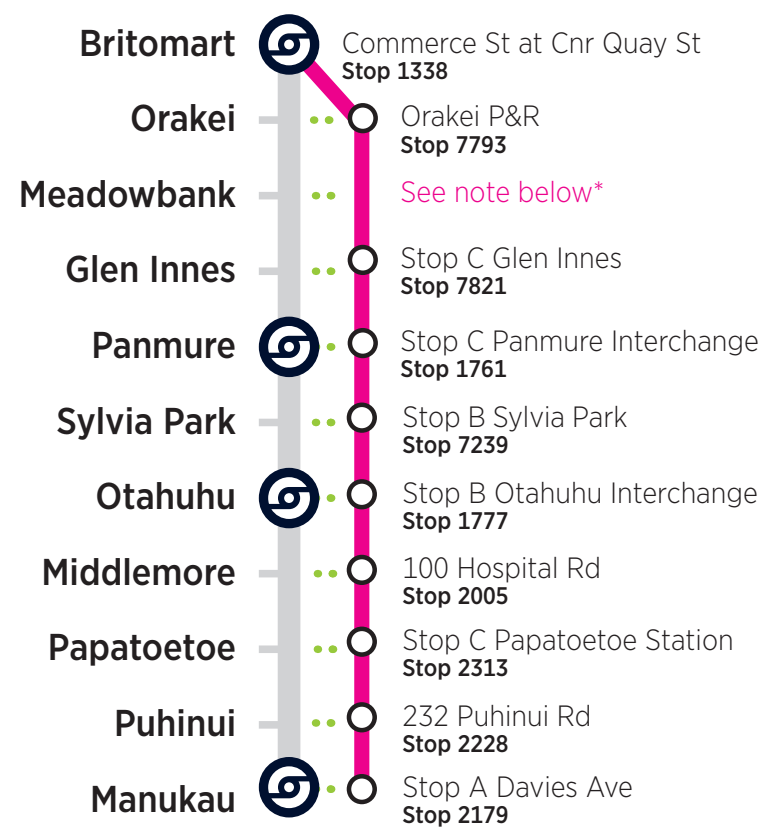

Eastern Line

Rail Bus Timetable

Rail Buses replace Trains
Thursday 31 December 2020
Britomart – Manukau

Towards Manukau

* Rail buses do not stop at Meadowbank.