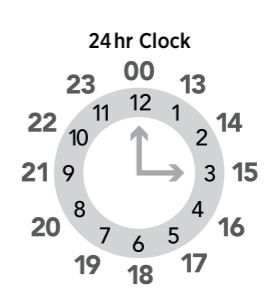

Download the AT Mobile app from the App Store or Google Play
For more information visit AT.govt.nz or call 09 366 6400