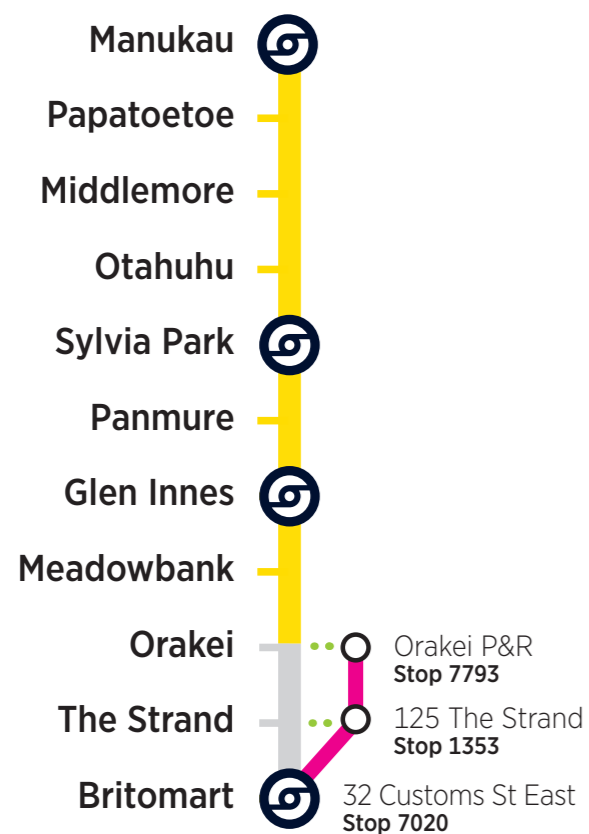

Towards Britomart City Centre

STATION	Manukau	Papatoetoe	Middlemore	Otahuhu	Sylvia Park	Panmure	Glen Innes	Meadowbank	Orakei	Orakei P&R Stop 7793	The Strand	The Strand 125 The Strand Stop 1353	Britomart 32 Customs St East Stop 7020
RAIL BUS STOP	-	-	-	-	-	-	-	-	-	-	-	-	-
SAT ONLY	06:24	06:32	06:36	06:40	06:47	06:52	06:55	06:59	07:00	07:10	-	-	07:28
SUNDAY ONLY	06:24	06:32	06:36	06:40	06:47	06:52	06:55	06:59	07:01	-	07:12	07:22	07:28
SAT ONLY	06:44	06:52	06:56	07:00	07:07	07:12	07:15	07:19	07:20	07:30	-	-	07:48
SUNDAY ONLY	06:44	06:52	06:56	07:00	07:07	07:12	07:15	07:19	07:21	-	07:32	07:42	07:48
TRAIN/RBE	07:04	07:12	07:16	07:20	07:27	07:32	07:35	07:39	07:41	-	07:52	08:02	08:08
TRAIN/RBE	07:24	07:32	07:36	07:40	07:47	07:52	07:55	07:59	08:01	-	08:12	08:22	08:28
TRAIN/RBE	07:44	07:52	07:56	08:00	08:07	08:12	08:15	08:19	08:21	-	08:32	08:42	08:48
Then at the following minutes past each hour													
TRAIN/RBE	:04	:12	:16	:20	:27	:32	:35	:39	:41	-	:52	:02	:08
TRAIN/RBE	:24	:32	:36	:40	:47	:52	:55	:59	:01	-	:12	:22	:28
TRAIN/RBE	:44	:52	:56	:00	:07	:12	:15	:19	:21	-	:32	:42	:48
Until													
TRAIN/RBE	19:04	19:12	19:16	19:20	19:27	19:32	19:35	19:39	19:41	-	19:52	20:02	20:08
TRAIN/RBE	19:31	19:39	19:43	19:47	19:54	19:59	20:02	20:06	20:08	-	20:19	20:29	20:35
TRAIN/RBE	20:01	20:09	20:13	20:17	20:24	20:29	20:32	20:36	20:38	-	20:49	20:59	21:05
TRAIN/RBE	20:31	20:39	20:43	20:47	20:54	20:59	21:02	21:06	21:08	-	21:19	21:29	21:35
TRAIN/RBE	21:01	21:09	21:13	21:17	21:24	21:29	21:32	21:36	21:38	-	21:49	21:59	22:05
TRAIN/RBE	21:31	21:39	21:43	21:47	21:54	21:59	22:02	22:06	22:08	-	22:19	22:29	22:35
TRAIN/RBE	22:01	22:09	22:13	22:17	22:24	22:29	22:32	22:36	22:38	-	22:49	22:59	23:05
Trips below operate Saturday only													
TRAIN/RBE	22:31	22:39	22:43	22:47	22:54	22:59	23:02	23:06	23:08	-	23:19	23:29	23:35
TRAIN/RBE	23:01	23:09	23:13	23:17	23:24	23:29	23:32	23:36	23:38	-	23:49	23:59	00:05
TRAIN/RBE	23:31	23:39	23:43	23:47	23:54	23:59	00:02	00:06	00:08	-	00:19	00:29	00:35
TRAIN/RBE	00:01	00:09	00:13	00:17	00:24	00:29	00:32	00:36	00:38	-	00:49	00:59	01:05

RBE = Rail Bus Eastern Line