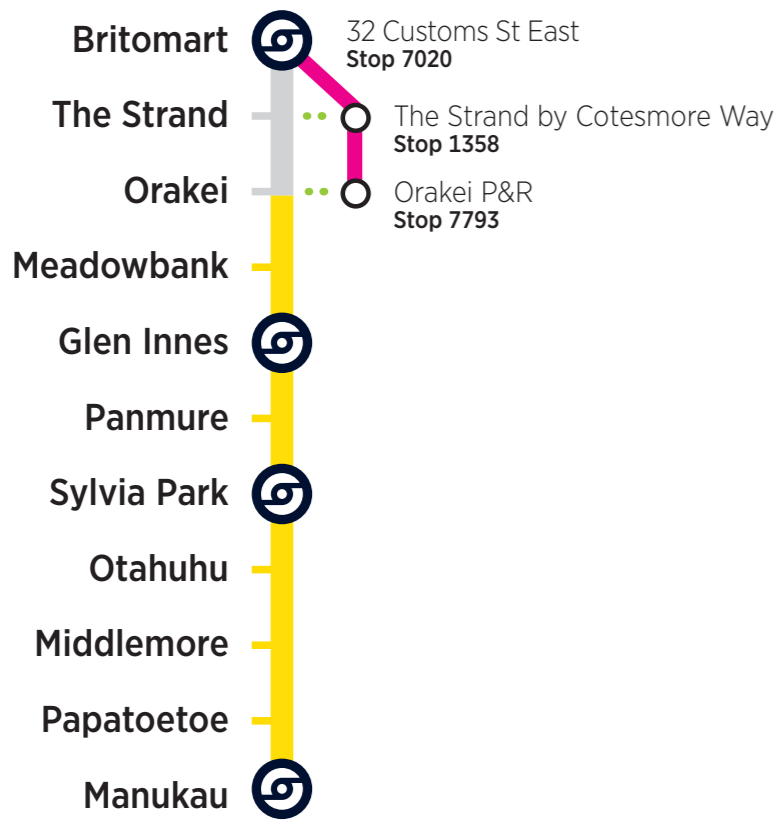

Towards Manukau

STATION	Britomart	The Strand	The Strand	Orakei	Orakei P&R Stop 7793	Meadowbank	Glen Innes	Panmure	Sylvia Park	Otahuhu	Middlemore	Papatoetoe	Manukau
RAIL BUS STOP	32 Customs St East Stop 7020	The Strand by Cotesmore Way Stop 1358	-	Orakei P&R Stop 7793	-	-	-	-	-	-	-	-	-
RBE/TRAIN	06:02	06:08	06:18	-	06:26	06:29	06:33	06:36	06:41	06:51	06:55	06:59	07:08
RBE/TRAIN	06:22	06:28	06:38	-	06:46	06:49	06:53	06:56	07:01	07:11	07:15	07:19	07:28
RBE/TRAIN	06:42	06:48	06:58	-	07:06	07:09	07:13	07:16	07:21	07:31	07:35	07:39	07:48
SAT ONLY	07:02	-	-	07:16	07:26	07:29	07:33	07:36	07:41	07:51	07:55	07:59	08:08
SUNDAY ONLY	07:02	07:08	07:18	-	07:26	07:29	07:33	07:36	07:41	07:51	07:55	07:59	08:08
SAT ONLY	07:22	-	-	07:36	07:46	07:49	07:53	07:56	08:01	08:11	08:15	08:19	08:28
SUNDAY ONLY	07:22	07:28	07:38	-	07:46	07:49	07:53	07:56	08:01	08:11	08:15	08:19	08:28
RBE/TRAIN	07:42	07:48	07:58	-	08:06	08:09	08:13	08:16	08:21	08:31	08:35	08:39	08:48
Then at the following minutes past each hour													
RBE/TRAIN	:02	:08	:18	-	:26	:29	:33	:36	:41	:51	:55	:59	:08
RBE/TRAIN	:22	:28	:38	-	:46	:49	:53	:56	:01	:11	:15	:19	:28
RBE/TRAIN	:42	:48	:58	-	:06	:09	:13	:16	:21	:31	:35	:39	:48
Until													
RBE/TRAIN	19:02	19:08	19:18	-	19:26	19:29	19:33	19:36	19:41	19:51	19:55	19:59	20:08
RBE/TRAIN	19:24	19:30	19:40	-	19:48	19:51	19:55	19:58	20:03	20:13	20:17	20:21	20:30
RBE/TRAIN	19:54	20:00	20:10	-	20:18	20:21	20:25	20:28	20:33	20:43	20:47	20:51	21:00
RBE/TRAIN	20:24	20:30	20:40	-	20:48	20:51	20:55	20:58	21:03	21:13	21:17	21:21	21:30
RBE/TRAIN	20:54	21:00	21:10	-	21:18	21:21	21:25	21:28	21:33	21:43	21:47	21:51	22:00
RBE/TRAIN	21:24	21:30	21:40	-	21:48	21:51	21:55	21:58	22:03	22:13	22:17	22:21	22:30
RBE/TRAIN	21:54	22:00	22:10	-	22:18	22:21	22:25	22:28	22:33	22:43	22:47	22:51	23:00
Trips below operate Saturday only													
RBE/TRAIN	22:24	22:30	22:40	-	22:48	22:51	22:55	22:58	23:03	23:13	23:17	23:21	23:30
RBE/TRAIN	22:54	23:00	23:10	-	23:18	23:21	23:25	23:28	23:33	23:43	23:47	23:51	00:00
RBE/TRAIN	23:24	23:30	23:40	-	23:48	23:51	23:55	23:58	00:03	00:13	00:17	00:21	00:30
RBE/TRAIN	23:54	00:00	00:10	-	00:18	00:21	00:25	00:28	00:33	00:43	00:47	00:51	01:00

RBE = Rail Bus Eastern Line

- Please make yourself visible to the bus driver and signal the driver to stop.
- Customers paying by cash must purchase train tickets at a train station before boarding Rail Buses.
- AT HOP customers must tag-on when boarding and tag-off when leaving the bus.
- Your AT HOP fare for combined bus and train trips will be calculated based on the start and end of the journey. The journey can use up to five bus or train trips within four hours, with a maximum transfer time of 30 minutes between each trip (excludes SkyBus services).
- Terms of use for AT HOP cards are available at AT.govt.nz/ATHOP.
- Rail Buses cannot accommodate mobility scooters, bicycles, larger personal items, or pets.