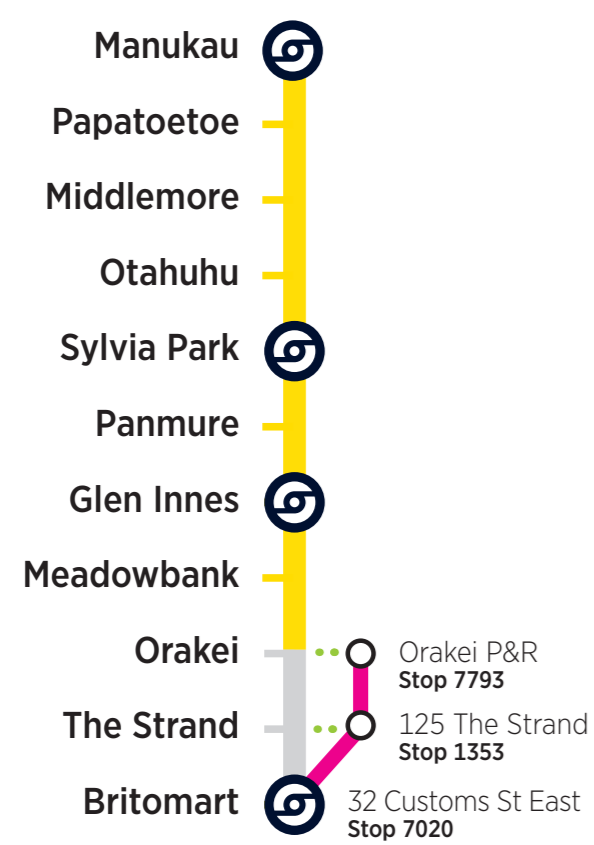

Towards Britomart City Centre

STATION	Manukau	Papatoetoe	Middlemore	Otahuhu	Sylvia Park	Panmure	Glen Innes	Meadowbank	Orakei	Orakei	The Strand	The Strand	Britomart
RAIL BUS STOP										Orakei P&R Stop 7793		125 The Strand Stop 1353	32 Customs St East Stop 7020
TRAIN/RBE	05:24	05:32	05:36	05:40	05:47	05:52	05:55	05:59	06:01	-	06:12	06:22	06:28
TRAIN/RBE	05:44	05:52	05:56	06:00	06:07	06:12	06:15	06:19	06:21	-	06:32	06:42	06:48
TRAIN/RBE	06:04	06:12	06:16	06:20	06:27	06:32	06:35	06:39	06:41	-	06:52	07:02	07:08
Mon & Thurs	06:24	06:32	06:36	06:40	06:47	06:52	06:55	06:59	07:00	07:10	-	-	07:28
Tues, Wed & Fri	06:24	06:32	06:36	06:40	06:47	06:52	06:55	06:59	07:01	-	07:12	07:22	07:28
Mon & Thurs	06:44	06:52	06:56	07:00	07:07	07:12	07:15	07:19	07:20	07:30	-	-	07:48
Tues, Wed & Fri	06:44	06:52	06:56	07:00	07:07	07:12	07:15	07:19	07:21	-	07:32	07:42	07:48
Then at the following minutes past each hour													
TRAIN/RBE	:04	:12	:16	:20	:27	:32	:35	:39	:41	-	:52	:02	:08
TRAIN/RBE	:24	:32	:36	:40	:47	:52	:55	:59	:01	-	:12	:22	:28
TRAIN/RBE	:44	:52	:56	:00	:07	:12	:15	:19	:21	-	:32	:42	:48
Until													
TRAIN/RBE	19:04	19:12	19:16	19:20	19:27	19:32	19:35	19:39	19:41	-	19:52	20:02	20:08
TRAIN/RBE	19:31	19:39	19:43	19:47	19:54	19:59	20:02	20:06	20:08	-	20:19	20:29	20:35
TRAIN/RBE	20:01	20:09	20:13	20:17	20:24	20:29	20:32	20:36	20:38	-	20:49	20:59	21:05
TRAIN/RBE	20:31	20:39	20:43	20:47	20:54	20:59	21:02	21:06	21:08	-	21:19	21:29	21:35
TRAIN/RBE	21:01	21:09	21:13	21:17	21:24	21:29	21:32	21:36	21:38	-	21:49	21:59	22:05
TRAIN/RBE	21:31	21:39	21:43	21:47	21:54	21:59	22:02	22:06	22:08	-	22:19	22:29	22:35
TRAIN/RBE	22:01	22:09	22:13	22:17	22:24	22:29	22:32	22:36	22:38	-	22:49	22:59	23:05
TRAIN/RBE	22:31	22:39	22:43	22:47	22:54	22:59	23:02	23:06	23:08	-	23:19	23:29	23:35
Trips below operate Friday only													
TRAIN/RBE	23:01	23:09	23:13	23:17	23:24	23:29	23:32	23:36	23:38	-	23:49	23:59	00:05
TRAIN/RBE	23:31	23:39	23:43	23:47	23:54	23:59	00:02	00:06	00:08	-	00:19	00:29	00:35
TRAIN/RBE	00:01	00:09	00:13	00:17	00:24	00:29	00:32	00:36	00:38	-	00:49	00:59	01:05
TRAIN/RBE	00:31	00:39	00:43	00:47	00:54	00:59	01:02	01:06	01:08	-	01:19	01:29	01:35
TRAIN/RBE	01:01	01:09	01:13	01:17	01:24	01:29	01:32	01:36	01:38	-	01:49	01:59	02:05

RBE = Rail Bus Eastern Line