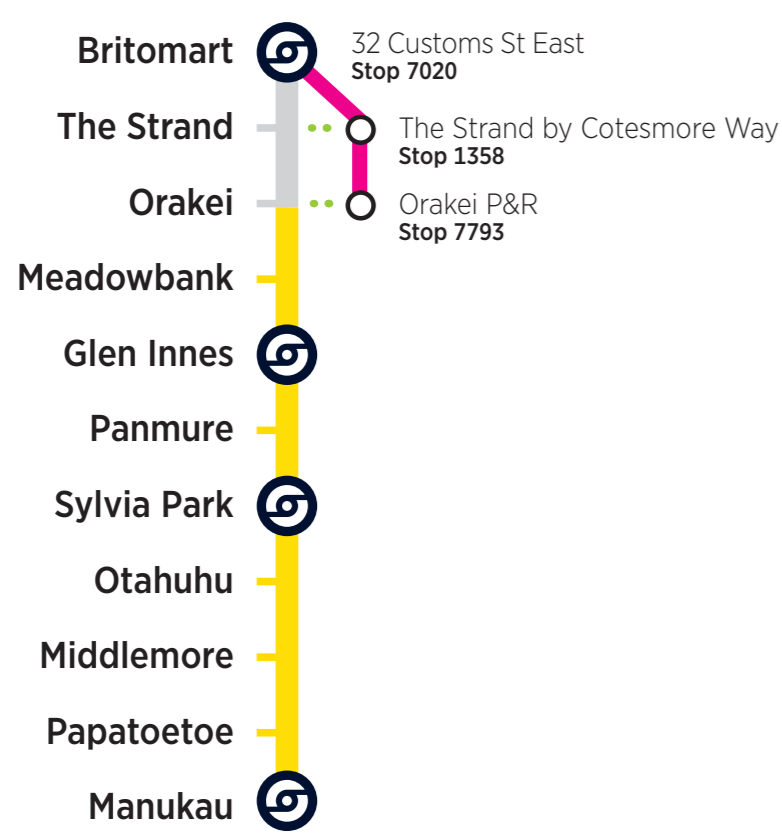

Towards Manukau

STATION	Britomart	The Strand	The Strand	Orakei	Orakei	Meadowbank	Glen Innes	Panmure	Sylvia Park	Otahuhu	Middlemore	Papatoetoe	Manukau
RAIL BUS STOP	32 Customs St East Stop 7020	The Strand by Cotesmore Way Stop 1358	-	Orakei P&R Stop 7793	-	-	-	-	-	-	-	-	-
RBE/TRAIN	05:22	05:28	05:38	-	05:46	05:49	05:53	05:56	06:01	06:11	06:15	06:19	06:28
RBE/TRAIN	05:42	05:48	05:58	-	06:06	06:09	06:13	06:16	06:21	06:31	06:35	06:39	06:48
RBE/TRAIN	06:02	06:08	06:18	-	06:26	06:29	06:33	06:36	06:41	06:51	06:55	06:59	07:08
RBE/TRAIN	06:22	06:28	06:38	-	06:46	06:49	06:53	06:56	07:01	07:11	07:15	07:19	07:28
RBE/TRAIN	06:42	06:48	06:58	-	07:06	07:09	07:13	07:16	07:21	07:31	07:35	07:39	07:48
Mon & Thurs	07:02	-	-	07:16	07:26	07:29	07:33	07:36	07:41	07:51	07:55	07:59	08:08
Tues, Wed & Fri	07:02	07:08	07:18	-	07:26	07:29	07:33	07:36	07:41	07:51	07:55	07:59	08:08
Mon & Thurs	07:22	-	-	07:36	07:46	07:49	07:53	07:56	08:01	08:11	08:15	08:19	08:28
Tues, Wed & Fri	07:22	07:28	07:38	-	07:46	07:49	07:53	07:56	08:01	08:11	08:15	08:19	08:28
RBE/TRAIN	07:42	07:48	07:58	-	08:06	08:09	08:13	08:16	08:21	08:31	08:35	08:39	08:48
Then at the following minutes past each hour													
RBE/TRAIN	:02	:08	:18	-	:26	:29	:33	:36	:41	:51	:55	:59	:08
RBE/TRAIN	:22	:28	:38	-	:46	:49	:53	:56	:01	:11	:15	:19	:28
RBE/TRAIN	:42	:48	:58	-	:06	:09	:13	:16	:21	:31	:35	:39	:48
Until													
RBE/TRAIN	19:02	19:08	19:18	-	19:26	19:29	19:33	19:36	19:41	19:51	19:55	19:59	20:08
RBE/TRAIN	19:24	19:30	19:40	-	19:48	19:51	19:55	19:58	20:03	20:13	20:17	20:21	20:30
RBE/TRAIN	19:54	20:00	20:10	-	20:18	20:21	20:25	20:28	20:33	20:43	20:47	20:51	21:00
RBE/TRAIN	20:24	20:30	20:40	-	20:48	20:51	20:55	20:58	21:03	21:13	21:17	21:21	21:30
RBE/TRAIN	20:54	21:00	21:10	-	21:18	21:21	21:25	21:28	21:33	21:43	21:47	21:51	22:00
RBE/TRAIN	21:24	21:30	21:40	-	21:48	21:51	21:55	21:58	22:03	22:13	22:17	22:21	22:30
RBE/TRAIN	21:54	22:00	22:10	-	22:18	22:21	22:25	22:28	22:33	22:43	22:47	22:51	23:00
RBE/TRAIN	22:24	22:30	22:40	-	22:48	22:51	22:55	22:58	23:03	23:13	23:17	23:21	23:30
Trips below operate Friday only													
RBE/TRAIN	22:54	23:00	23:10	-	23:18	23:21	23:25	23:28	23:33	23:43	23:47	23:51	00:00
RBE/TRAIN	23:24	23:30	23:40	-	23:48	23:51	23:55	23:58	00:03	00:13	00:17	00:21	00:30
RBE/TRAIN	23:54	00:00	00:10	-	00:18	00:21	00:25	00:28	00:33	00:43	00:47	00:51	01:00
RBE/TRAIN	00:24	00:30	00:40	-	00:48	00:51	00:55	00:58	01:03	01:13	01:17	01:21	01:30
RBE/TRAIN	00:54	01:00	01:10	-	01:18	01:21	01:25	01:28	01:33	01:43	01:47	01:51	02:00

RBE = Rail Bus Eastern Line