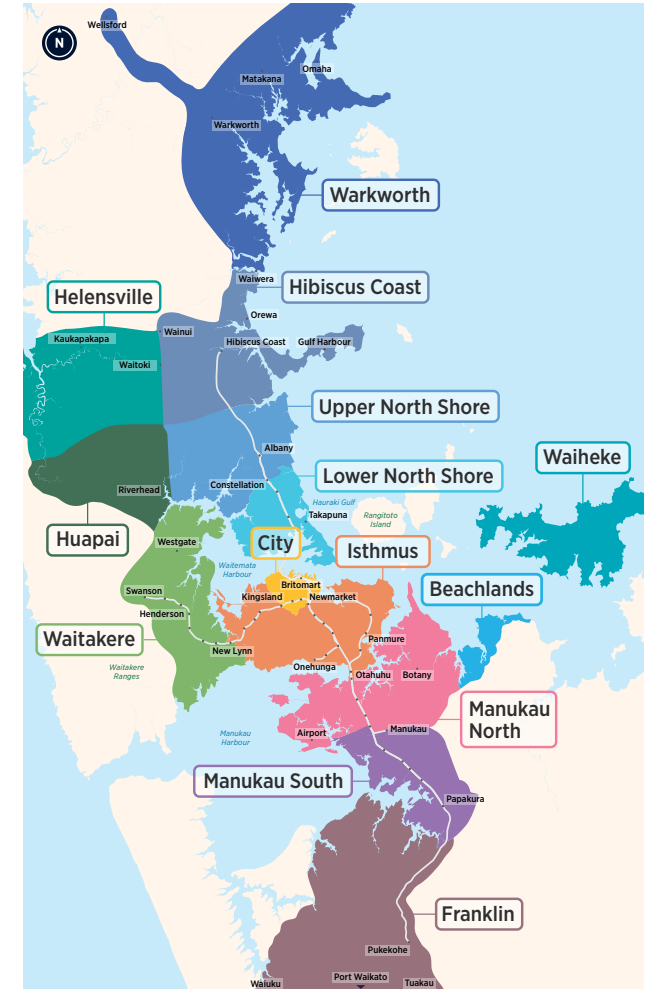

# Wesley Blockhouse Bay Owairaka Sandringham Rd

Central Bus Timetable

## Routes

- **24B, 24R, 24W** New Lynn, Blockhouse Bay, Owairaka, Wesley, Sandringham Rd to City
- **24B, 24R, 24W** City to Sandringham Rd, Wesley, Owairaka, Blockhouse Bay, New Lynn

Other timetables available in this area that may interest you

## Fare Zones & Boundaries

- Warkworth
- Hibiscus Coast
- Upper North Shore
- Lower North Shore
- Helensville
- Huapai
- Waitakere
- City
- Isthmus
- Waiheke
- Manukau North
- Manukau South
- Franklin
- Beachlands

**24B**  
**24R**

City Centre to Wesley, Blockhouse Bay,  
New Lynn

via Sandringham Rd

		Victoria St. West (Stop 1053)	Sandringham Shops (Stop 8316)	Wesley (Stop 8326)	Owairaka (Stop 8922)	Blockhouse Bay Rd (Stop 8353)	New Lynn Station
Sunday and Public Holidays cont..	24B	16:35	17:05	17:09	-	17:22	17:30
	24R	16:50	17:20	-	17:28	-	17:43
	24B	17:05	17:35	17:39	-	17:52	18:00
	24R	17:20	17:50	-	17:58	-	18:13
	24B	17:35	18:05	18:09	-	18:22	18:30
	24R	17:50	18:20	-	18:28	-	18:43
	24B	18:05	18:35	18:39	-	18:52	19:00
	24R	18:20	18:50	-	18:58	-	19:13
	24B	18:35	19:03	19:07	-	19:20	19:28
	24R	18:50	19:18	-	19:26	-	19:41
	24B	19:05	19:33	19:37	-	19:49	19:57
	24R	19:20	19:45	-	19:53	-	20:07
	24B	19:35	20:00	20:03	-	20:15	20:22
	24R	19:50	20:15	-	20:23	-	20:37
	24B	20:05	20:30	20:33	-	20:45	20:52
	24R	20:20	20:45	-	20:53	-	21:07
	24B	20:35	21:00	21:03	-	21:15	21:22
	24R	20:50	21:15	-	21:22	-	21:34
	24B	21:05	21:30	21:33	-	21:45	21:52
	24R	21:20	21:45	-	21:52	-	22:04
	24B	21:35	22:00	22:03	-	22:15	22:22
	24R	21:50	22:15	-	22:22	-	22:34
	24B	22:05	22:30	22:33	-	22:45	22:52
	24R	22:20	22:45	-	22:51	-	23:02
	24B	22:35	23:00	23:03	-	23:15	23:22
	24R	22:50	23:15	-	23:21	-	23:32
	24B	23:05	23:30	23:33	-	23:45	23:52