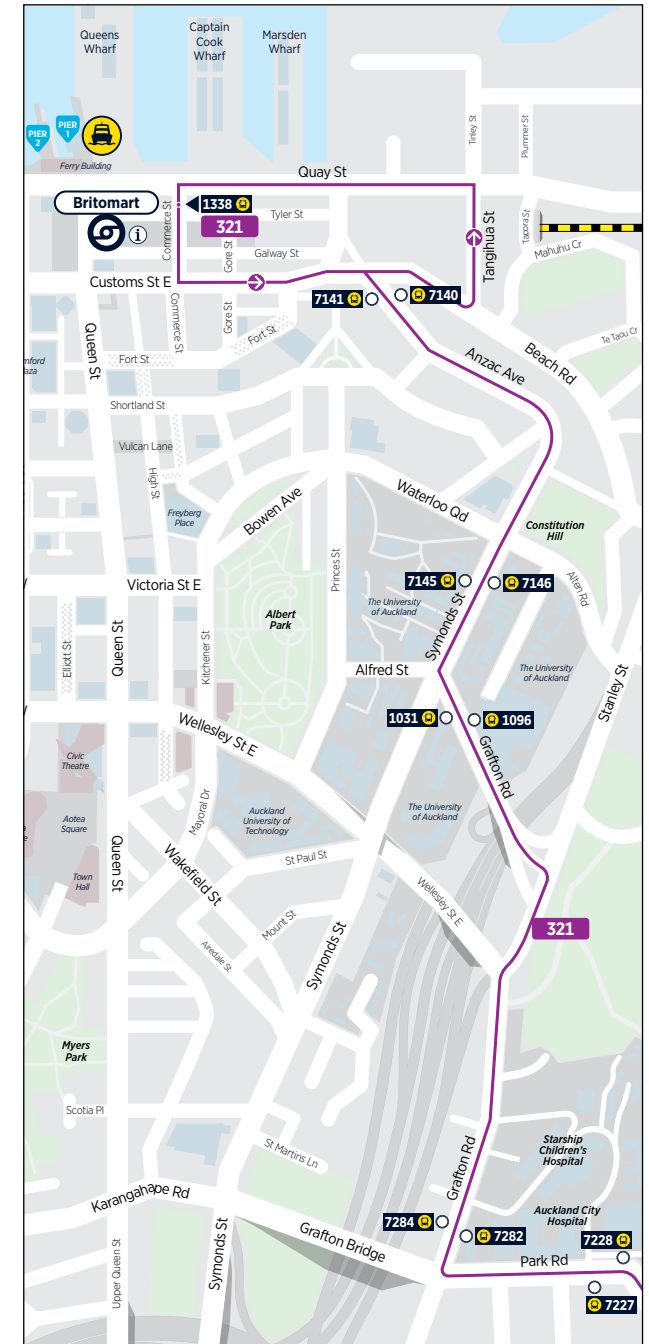

City Centre

Effective 25 January 2021

For more information on fares visit www.AT.govt.nz/fares