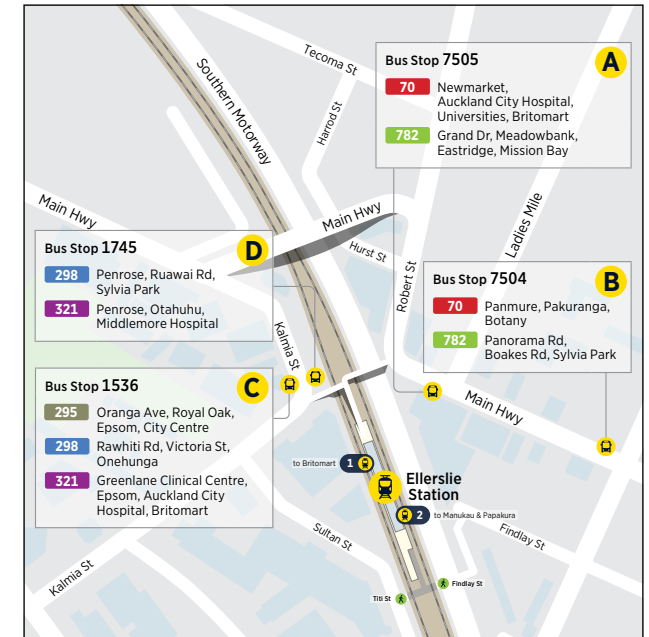

Ellerslie Station