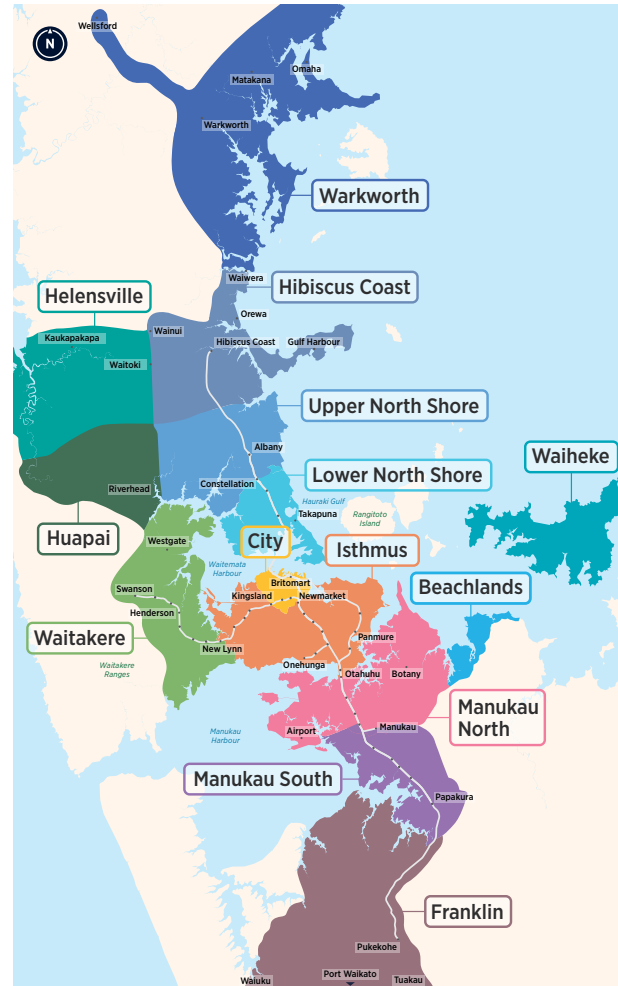

# Hospitals

Central Bus Timetable

# Fare Zones & Boundaries

- Warkworth
- Huapai
- Manukau North
- Hibiscus Coast
- Waitakere
- Franklin
- Upper North Shore
- City
- Manukau South
- Lower North Shore
- Isthmus
- Beachlands
- Helensville
- Waiheke

# Route Map

# Otahuhu Station