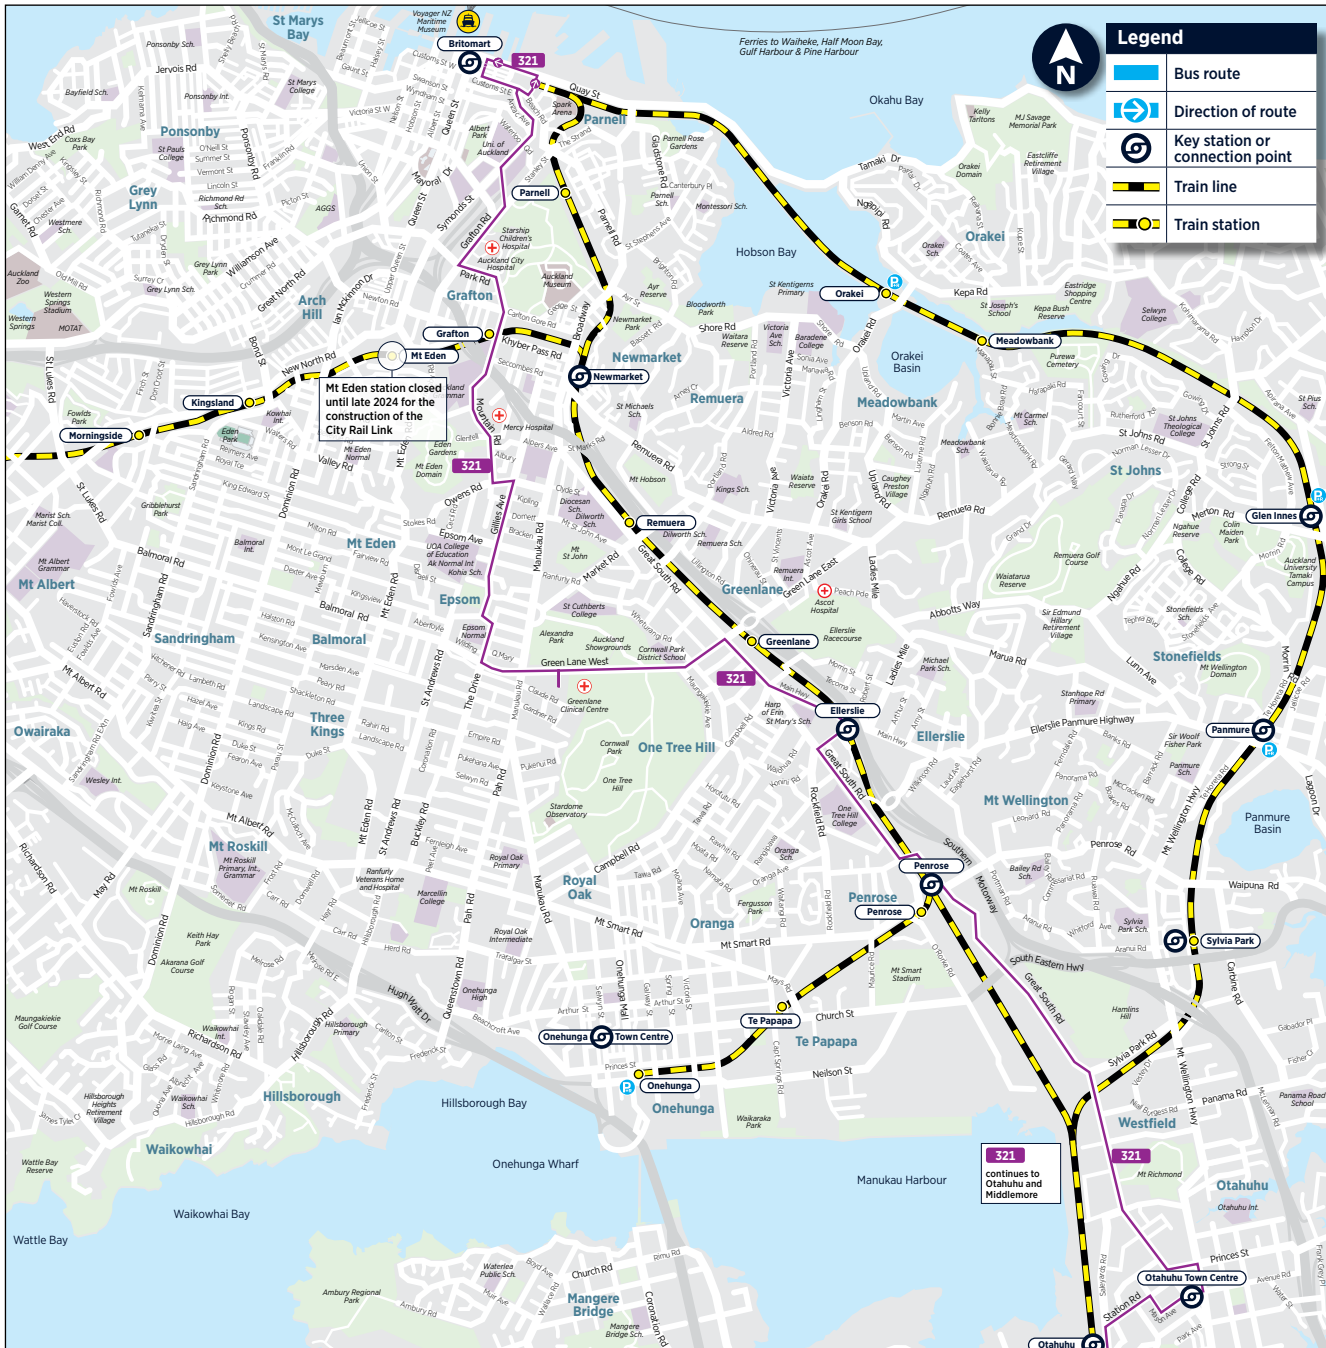

# Fare Zones & Boundaries

- Warkworth
- Huapai
- Manukau North
- Hibiscus Coast
- Waitakere
- Franklin
- Upper North Shore
- City
- Manukau South
- Lower North Shore
- Isthmus
- Beachlands
- Helensville
- Waiheke

# 321 Middlemore Hospital to Britomart

via Great South Rd, Greenlane Clinical Centre, Mercy Hospital and Auckland City Hospital

	Middlemore Hospital (Stop 2024)	Otahuhu Station (Stop 1775)	Eilerslie / Kalmia St (Stop 1536)	Greenlane Clinical Centre (Stop 1097)	Commerce St by Quay St
Monday to Friday Only	05:15	05:20	05:38	05:45	06:12
	05:35	05:40	05:58	06:05	06:32
	05:55	06:00	06:18	06:25	06:52
	06:15	06:21	06:41	06:49	07:18
	06:35	06:41	07:01	07:09	07:45
	06:50	06:56	07:16	07:24	08:08
	07:05	07:12	07:33	07:42	08:35
	07:20	07:27	07:48	07:57	08:50
	07:35	07:42	08:03	08:12	09:08
	07:50	07:57	08:18	08:27	09:20
	08:20	08:26	08:46	08:54	09:42
	08:50	08:56	09:16	09:24	10:07
	09:20	09:26	09:46	09:54	10:32
	09:50	09:56	10:16	10:24	11:02
	10:20	10:26	10:46	10:54	11:32
	10:50	10:56	11:16	11:24	12:02
	11:20	11:26	11:46	11:54	12:32
	11:50	11:56	12:16	12:24	13:02
	12:20	12:26	12:46	12:54	13:32
	12:50	12:56	13:16	13:24	14:02
	13:20	13:26	13:46	13:55	14:32
	13:50	13:56	14:16	14:25	15:02
	14:15	14:22	14:44	14:53	15:40
	14:40	14:47	15:09	15:18	16:05
	15:10	15:17	15:39	15:48	16:35
	15:40	15:47	16:09	16:18	17:05
	16:10	16:17	16:39	16:48	17:42
	16:40	16:46	17:07	17:16	18:12
	17:10	17:16	17:37	17:46	18:40
	17:40	17:47	18:10	-	-
	18:10	18:17	18:38	-	-
	18:40	18:47	19:05	-	-

# Route Map