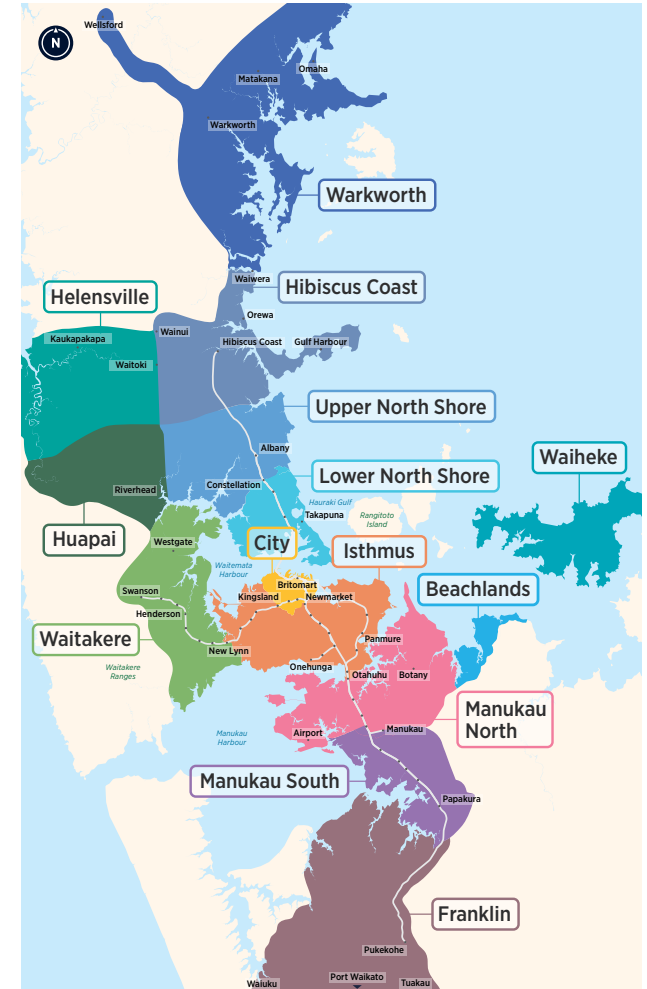

Avondale New Lynn Rosebank Rd New North Rd

Central Bus Timetable

▶▶ 20

■ 22A

■ 22N

■ 22N

■ 209

Routes

- 20 St Lukes, Kingsland, Ponsonby, Wynyard Quarter
- 22A, 22N, 22R New Lynn, Rosebank Rd, Avondale, New North Rd to City
- 22A, 22N, 22R City to New North Rd, Avondale, Rosebank Rd, New Lynn
- 209 Titirangi, Green Bay, Blockhouse Bay, Mt Albert, New North Rd, Bond St, City (Monday to Friday peak only)

Fare Zones & Boundaries

- Warkworth
- Huapai
- Manukau North
- Hibiscus Coast
- Waitakere
- Manukau South
- Upper North Shore
- City
- Franklin
- Lower North Shore
- Isthmus
- Beachlands
- Helensville
- Waiheke

Route Map

Avondale

City Centre

New Lynn

Wynyard Quarter