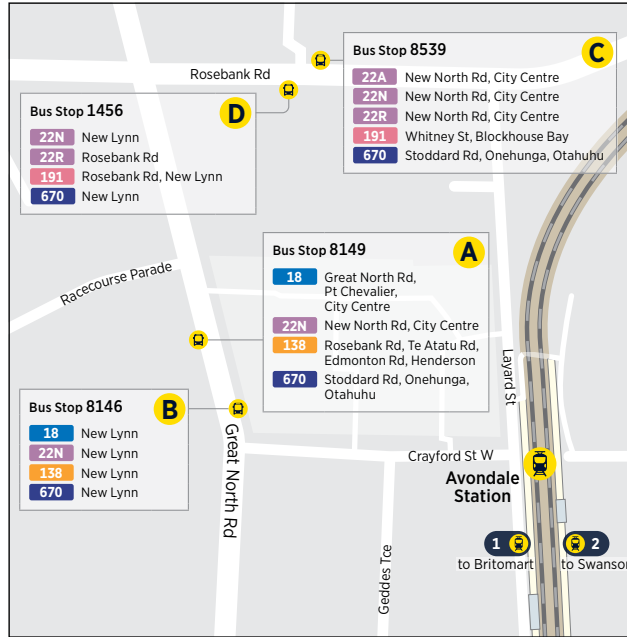

PEAK ONLY (MONDAY - FRIDAY)

209

Titirangi to City Centre

via Green Bay and New North Rd

	Titirangi Shops (Stop 5221)	Green Bay High School (Stop 5225)	Blockhouse Bay (Stop 8355)	Mt Albert (Stop 8233)	Victoria St West by Elliott St
Monday to Friday only	06:30	06:33	06:41	06:54	07:15
	07:00	07:04	07:12	07:28	07:55
	07:15	07:19	07:28	07:47	08:20
	07:30	07:34	07:43	08:02	08:38
	08:00	08:04	08:13	08:32	09:05
	08:30	08:34	08:43	09:01	09:32

PEAK ONLY (MONDAY - FRIDAY)

209

City Centre to Titirangi

via New North Rd and Green Bay

	Victoria St West (Stop 1324)	St Lukes/ Morningside Dr (Stop 8866)	Avondale / Rosebank Rd (Stop 1456)	New Lynn Station	Consey Pl / Rosebank Rd
Monday to Friday only	15:00	15:25	15:43	15:55	16:00
	15:30	15:54	16:10	16:20	16:25
	16:00	16:24	16:40	16:50	16:55
	16:30	16:54	17:10	17:20	17:25
	17:00	17:30	17:48	18:00	18:05
	17:30	17:58	18:15	18:25	18:30
	18:00	18:25	18:39	18:48	18:52

Route Map

Avondale

City Centre

New Lynn

Wynyard Quarter