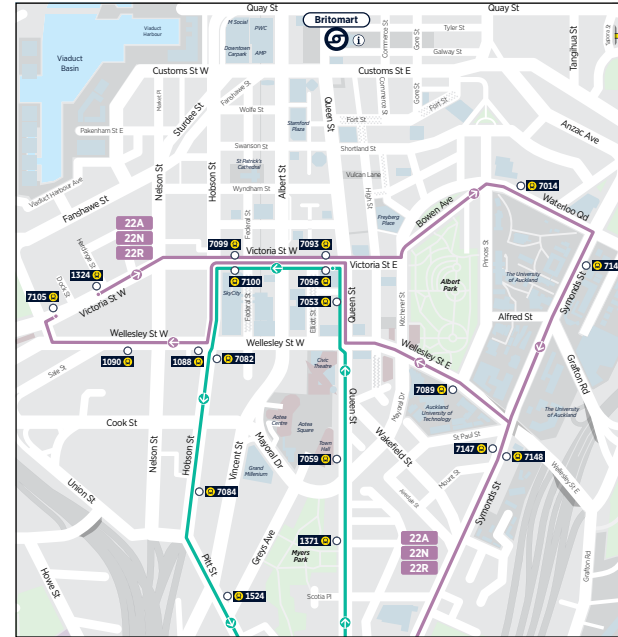

20 Wynyard Quarter to St Lukes
via Ponsonby and Kingsland

	Wynyard Quarter / Jellicoe St (Stop 1061)	Kingsland (Stop 8210)	St Lukes / Morningside Dr
Monday to Friday	06:40	06:53	07:08
	06:55	07:08	07:23
	07:10	07:25	07:38
	07:25	07:43	07:53
	07:40	07:58	08:08
	07:55	08:17	08:25
	08:10	08:32	08:45
	08:25	08:47	09:00
	08:40	09:02	09:08
	08:55	09:13	09:20
Then at the following minutes past each hour	:10	:27	:39
	:25	:42	:44
	:40	:57	:09
	:55	:12	:24
until	14:55	15:12	15:24
	15:10	15:31	15:43
	15:25	15:46	15:58
	15:40	16:01	16:13
	15:55	16:16	16:28
	16:10	16:35	16:43
	16:25	16:50	16:58
	16:40	17:05	17:16
	16:55	17:20	17:34
	17:10	17:38	17:49
	17:25	17:51	18:04
	17:40	18:04	18:19
	17:55	18:16	18:28
	18:10	18:30	18:40
	18:25	18:43	18:50
	18:40	18:57	19:05
	18:55	19:12	19:20
	19:10	19:26	19:32
	19:30	19:46	19:52
	19:50	20:06	20:12
20:10	20:26	20:32	
20:30	20:44	20:50	
20:50	21:04	21:10	
21:10	21:24	21:30	
21:30	21:44	21:50	
21:50	22:04	22:10	
22:10	22:23	22:30	
22:30	22:42	22:50	
22:50	23:02	23:08	
23:10	23:22	23:28	
23:30	23:42	23:48	

PEAK ONLY (MONDAY - FRIDAY)

209

City Centre to Titirangi

via New North Rd and Green Bay

	Victoria St West (Stop 1324)	St Lukes/ Morningside Dr (Stop 8866)	Avondale / Rosebank Rd (Stop 1456)	New Lynn Station	Consey Pl / Rosebank Rd
Monday to Friday only	15:00	15:25	15:43	15:55	16:00
	15:30	15:54	16:10	16:20	16:25
	16:00	16:24	16:40	16:50	16:55
	16:30	16:54	17:10	17:20	17:25
	17:00	17:30	17:48	18:00	18:05
	17:30	17:58	18:15	18:25	18:30
	18:00	18:25	18:39	18:48	18:52

Route Map

Avondale

City Centre

New Lynn

Wynyard Quarter