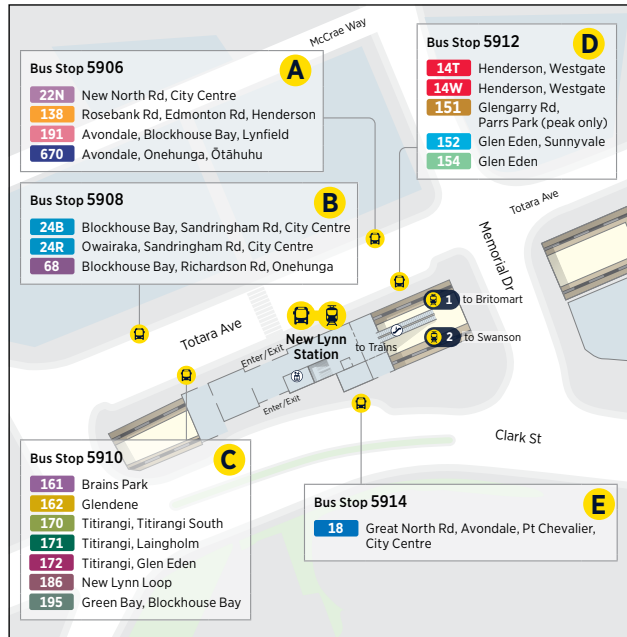

20 Wynyard Quarter to St Lukes
via Ponsonby and Kingsland

	Wynyard Quarter / Jellicoe St (Stop 1061)	Kingsland (Stop 8210)	St Lukes / Morningside Dr
Monday to Friday	06:40	06:53	07:08
	06:55	07:08	07:23
	07:10	07:25	07:38
	07:25	07:43	07:53
	07:40	07:58	08:08
	07:55	08:17	08:25
	08:10	08:32	08:45
	08:25	08:47	09:00
	08:40	09:02	09:08
	08:55	09:13	09:20
Then at the following minutes past each hour	:10	:27	:39
	:25	:42	:44
	:40	:57	:09
	:55	:12	:24
until	14:55	15:12	15:24
	15:10	15:31	15:43
	15:25	15:46	15:58
	15:40	16:01	16:13
	15:55	16:16	16:28
	16:10	16:35	16:43
	16:25	16:50	16:58
	16:40	17:05	17:16
	16:55	17:20	17:34
	17:10	17:38	17:49
	17:25	17:51	18:04
	17:40	18:04	18:19
	17:55	18:16	18:28
	18:10	18:30	18:40
	18:25	18:43	18:50
	18:40	18:57	19:05
	18:55	19:12	19:20
	19:10	19:26	19:32
	19:30	19:46	19:52
	19:50	20:06	20:12
20:10	20:26	20:32	
20:30	20:44	20:50	
20:50	21:04	21:10	
21:10	21:24	21:30	
21:30	21:44	21:50	
21:50	22:04	22:10	
22:10	22:23	22:30	
22:30	22:42	22:50	
22:50	23:02	23:08	
23:10	23:22	23:28	
23:30	23:42	23:48	

PEAK ONLY (MONDAY - FRIDAY)

209

City Centre to Titirangi

via New North Rd and Green Bay

	Victoria St West (Stop 1324)	St Lukes/ Morningside Dr (Stop 8866)	Avondale / Rosebank Rd (Stop 1456)	New Lynn Station	Consey Pl / Rosebank Rd
Monday to Friday only	15:00	15:25	15:43	15:55	16:00
	15:30	15:54	16:10	16:20	16:25
	16:00	16:24	16:40	16:50	16:55
	16:30	16:54	17:10	17:20	17:25
	17:00	17:30	17:48	18:00	18:05
	17:30	17:58	18:15	18:25	18:30
	18:00	18:25	18:39	18:48	18:52

Route Map

Avondale

City Centre

New Lynn

Wynyard Quarter