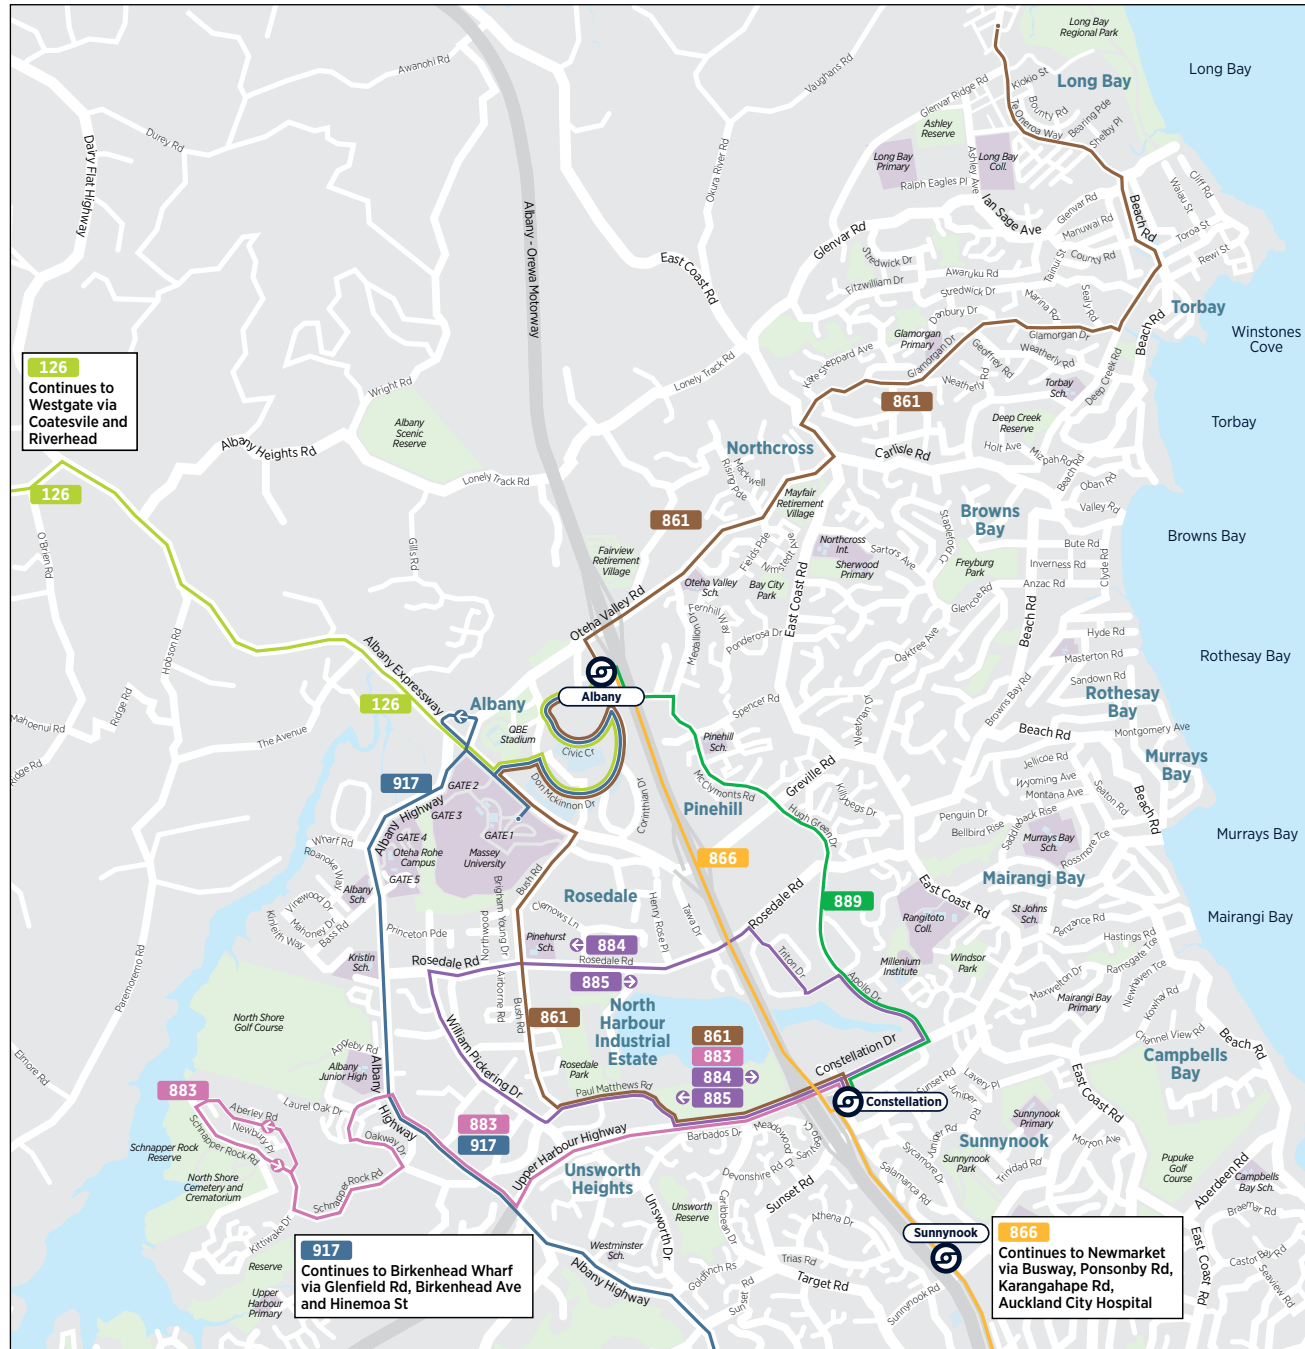

126

Westgate to Albany Station

via Coatesville-Riverhead Highway

	Westgate / Fernhill Dr (Stop 1599)	Opp 1049 Coatesville- Riverhead Hwy (Stop 4957)	Albany Station
Saturday	06:00	06:15	06:40
	07:00	07:15	07:40
	08:00	08:15	08:40
	09:00	09:15	09:40
	10:00	10:15	10:40
	11:00	11:15	11:40
	12:00	12:15	12:40
	13:00	13:15	13:40
	14:00	14:15	14:40
	15:00	15:15	15:40
	16:00	16:15	16:40
	17:00	17:15	17:40
	18:00	18:15	18:40

917 Albany Station to Birkenhead Wharf

via Massey University, Albany Highway and Glenfield Rd

	Albany Station (Stop 4227)	Massey University (Stop 4214)	Glenfield Mall (Stop 4010)	Highbury Shops (Stop 3901)	Birkenhead Wharf
Saturday	07:05	07:12	07:32	07:41	07:51
	07:35	07:42	08:02	08:11	08:21
	08:05	08:12	08:32	08:41	08:51
	08:35	08:42	09:02	09:11	09:21
Then at the following minutes past each hour	:05	:12	:32	:41	:51
	:35	:42	:02	:11	:21
until	18:35	18:42	19:02	19:11	19:21
	19:35	19:42	20:02	20:11	20:21
	20:35	20:42	21:02	21:11	21:21
	21:35	21:42	22:02	22:11	22:21
	22:35	22:42	23:02	23:11	23:21

917 Albany Station to Birkenhead Wharf

via Massey University, Albany Highway and Glenfield Rd

	Albany Station (Stop 4227)	Massey University (Stop 4214)	Glenfield Mall (Stop 4010)	Highbury Shops (Stop 3901)	Birkenhead Wharf
Sunday and Public Holidays	07:05	07:12	07:32	07:46	07:51
	07:35	07:42	08:02	08:16	08:21
	08:05	08:12	08:32	08:46	08:51
	08:35	08:42	09:02	09:16	09:21
Then at the following minutes past each hour	:05	:12	:32	:46	:51
	:35	:42	:02	:16	:21
until	18:35	18:42	19:02	19:16	19:21
	19:35	19:42	20:02	20:16	20:21
	20:35	20:42	21:02	21:16	21:21
	21:35	21:42	22:02	22:16	22:21

Route Map

Akoranga Bus Station

Albany Bus Station

Constellation Bus Station

Smales Farm Bus Station