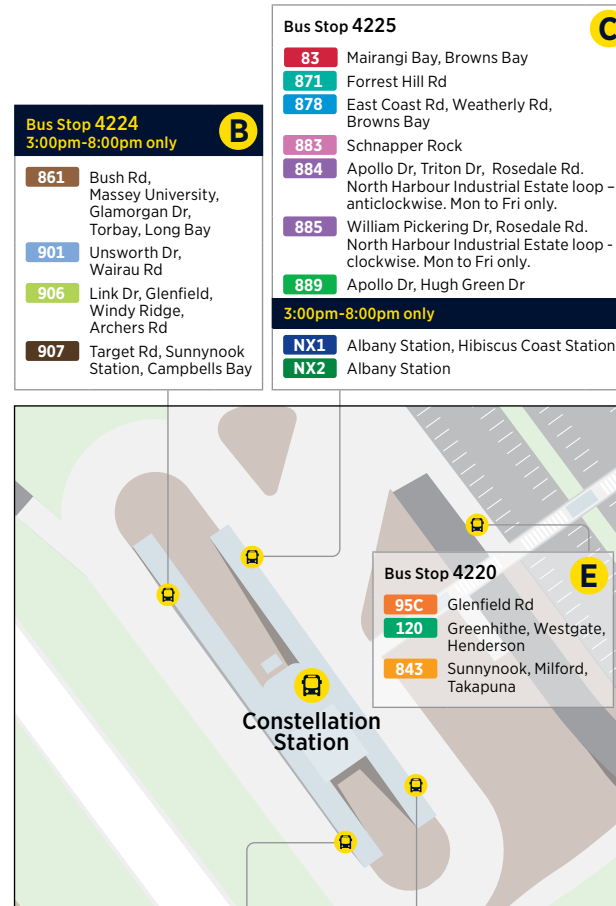

917 Birkenhead Wharf to Albany Station

via Glenfield Rd, Albany Highway and Massey University

	Birkenhead Wharf (Stop 3973)	Highbury Shops (Stop 4030)	Glenfield Mall (Stop 3881)	Massey University (Stop 4214)	Albany Station
Saturday	06:10	06:15	06:23	06:46	06:56
	06:40	06:45	06:53	07:16	07:26
	07:10	07:15	07:23	07:46	07:56
	07:40	07:45	07:53	08:19	08:31
Then at the following minutes past each hour	:10	:15	:23	:49	:01
	:40	:45	:53	:19	:31
until	17:40	17:45	17:53	18:19	18:31
	18:10	18:15	18:23	18:46	18:56
	18:40	18:45	18:53	19:16	19:26
	19:40	19:45	19:53	20:13	20:22
	20:40	20:45	20:53	21:13	21:22
	21:40	21:45	21:53	22:13	22:22
	22:40	22:45	22:53	23:13	23:22

917 Albany Station to Birkenhead Wharf

via Massey University, Albany Highway and Glenfield Rd

	Albany Station (Stop 4227)	Massey University (Stop 4214)	Glenfield Mall (Stop 4010)	Highbury Shops (Stop 3901)	Birkenhead Wharf
Saturday	07:05	07:12	07:32	07:41	07:51
	07:35	07:42	08:02	08:11	08:21
	08:05	08:12	08:32	08:41	08:51
	08:35	08:42	09:02	09:11	09:21
Then at the following minutes past each hour	:05	:12	:32	:41	:51
	:35	:42	:02	:11	:21
until	18:35	18:42	19:02	19:11	19:21
	19:35	19:42	20:02	20:11	20:21
	20:35	20:42	21:02	21:11	21:21
	21:35	21:42	22:02	22:11	22:21
	22:35	22:42	23:02	23:11	23:21

917 Albany Station to Birkenhead Wharf

via Massey University, Albany Highway and Glenfield Rd

	Albany Station (Stop 4227)	Massey University (Stop 4214)	Glenfield Mall (Stop 4010)	Highbury Shops (Stop 3901)	Birkenhead Wharf
Sunday and Public Holidays	07:05	07:12	07:32	07:46	07:51
	07:35	07:42	08:02	08:16	08:21
	08:05	08:12	08:32	08:46	08:51
	08:35	08:42	09:02	09:16	09:21
Then at the following minutes past each hour	:05	:12	:32	:46	:51
	:35	:42	:02	:16	:21
until	18:35	18:42	19:02	19:16	19:21
	19:35	19:42	20:02	20:16	20:21
	20:35	20:42	21:02	21:16	21:21
	21:35	21:42	22:02	22:16	22:21

Route Map

Akoranga Bus Station

Albany Bus Station

Constellation Bus Station

Smales Farm Bus Station