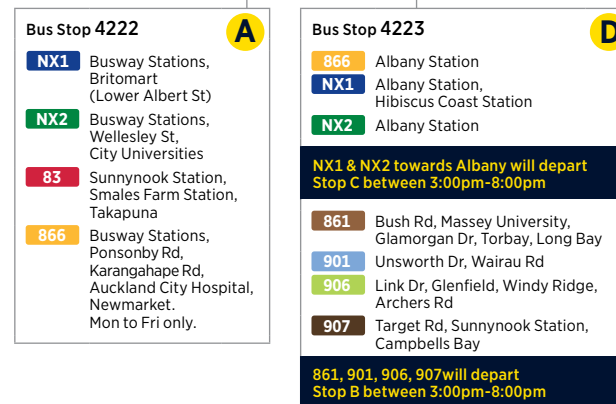

917 Albany Station to Birkenhead Wharf

via Massey University, Albany Highway and Glenfield Rd

	Albany Station (Stop 4227)	Massey University (Stop 4214)	Glenfield Mall (Stop 4010)	Highbury Shops (Stop 3901)	Birkenhead Wharf
Saturday	07:05	07:12	07:32	07:41	07:51
	07:35	07:42	08:02	08:11	08:21
	08:05	08:12	08:32	08:41	08:51
	08:35	08:42	09:02	09:11	09:21
Then at the following minutes past each hour	:05	:12	:32	:41	:51
	:35	:42	:02	:11	:21
until	18:35	18:42	19:02	19:11	19:21
	19:35	19:42	20:02	20:11	20:21
	20:35	20:42	21:02	21:11	21:21
	21:35	21:42	22:02	22:11	22:21
	22:35	22:42	23:02	23:11	23:21

917 Albany Station to Birkenhead Wharf

via Massey University, Albany Highway and Glenfield Rd

	Albany Station (Stop 4227)	Massey University (Stop 4214)	Glenfield Mall (Stop 4010)	Highbury Shops (Stop 3901)	Birkenhead Wharf
Sunday and Public Holidays	07:05	07:12	07:32	07:46	07:51
	07:35	07:42	08:02	08:16	08:21
	08:05	08:12	08:32	08:46	08:51
	08:35	08:42	09:02	09:16	09:21
Then at the following minutes past each hour	:05	:12	:32	:46	:51
	:35	:42	:02	:16	:21
until	18:35	18:42	19:02	19:16	19:21
	19:35	19:42	20:02	20:16	20:21
	20:35	20:42	21:02	21:16	21:21
	21:35	21:42	22:02	22:16	22:21

Route Map

Akoranga Bus Station

Albany Bus Station

Constellation Bus Station

Smales Farm Bus Station