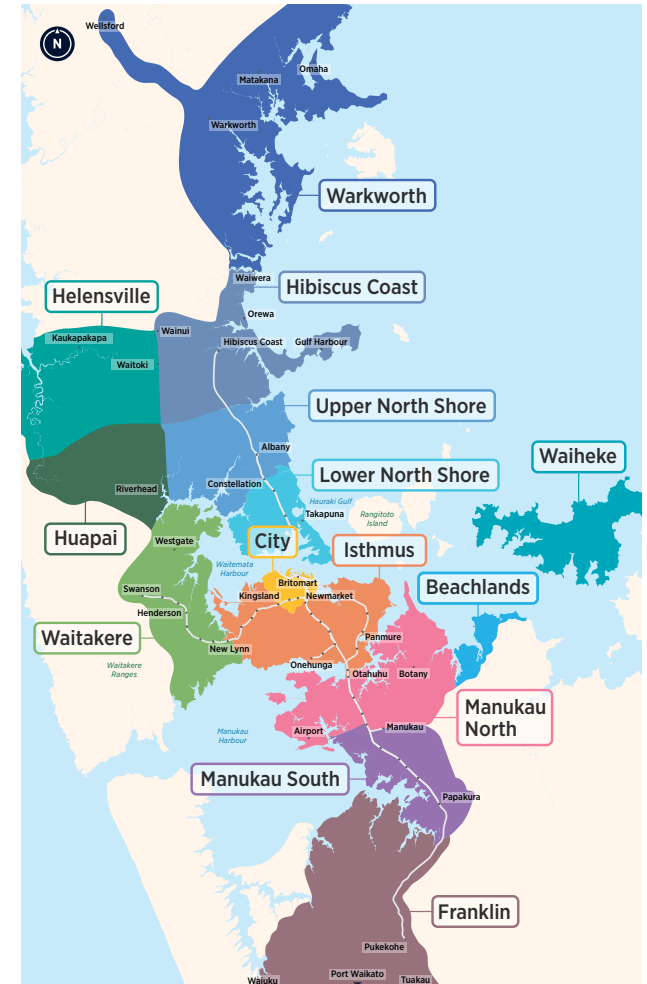

889

917

Routes

- **126** Albany, Coatesville, Riverhead, Westgate
- **861** Long Bay, Torbay, Glamorgan Dr, Albany Station, Massey University, Bush Rd, Constellation Station
- **866** Albany Station, via Northern Busway stations, Ponsonby Rd, Karangahape Rd, Auckland City Hospital, Newmarket (Monday to Friday peak only)
- **883** Schnapper Rock, Albany Highway, Constellation Station
- **884** Constellation Station, Apollo Dr, Triton Dr, Rosedale Rd, North Harbour Industrial loop - anticlockwise (Monday to Friday only)
- **885** Constellation Station, William Pickering Dr, Rosedale Rd, North Harbour Industrial loop - clockwise (Monday to Friday only)
- **889** Albany Station, Hugh Green Dr, Apollo Dr, Constellation Station
- **917** Albany Station, Massey University, Albany Highway, Glenfield, Birkenhead Wharf

Other timetables available in this area that may interest you

Timetable	Routes
Devonport, Bayswater, Hauraki	801, 802, 806, 807, 814, Devonport Ferry, Bayswater Ferry
Campbells Bay, Sunnynook, Milford, Takapuna	82, 83, 842, 843, 845, 856, 871, 907
Long Bay, Torbay, Browns Bay, Mairangi Bay	83, 856, 861, 865, 878
Beach Haven, Birkenhead	97B, 97R, 917, 931, 933, 941, 942, 966, Beach Haven Ferry, Birkenhead Ferry
Glenfield, Bayview, Windy Ridge	95B, 95C, 906, 917, 939, 941 Birkenhead Ferry
Hillcrest, Northcote	923, 924, 926, 928, 942
Greenhithe, Unsworth Heights, Wairau Valley	120, 901, 906, 907
Hibiscus Coast	981, 982, 983, 984, 985, 986, 988, NX1, Gulf Harbour Ferry
Hibiscus Coast Station, Albany Station, Britomart (Lower Albert St) via all Northern Busway stations	NX1
Albany Station, City universities, Wellesley St via all Northern Busway stations	NX2
Warkworth	995, 996, 997, 998

Fare Zones & Boundaries

- Warkworth
- Huapai
- Manukau North
- Hibiscus Coast
- Waitakere
- Manukau South
- Upper North Shore
- City
- Franklin
- Lower North Shore
- Isthmus
- Beachlands
- Helensville
- Waiheke