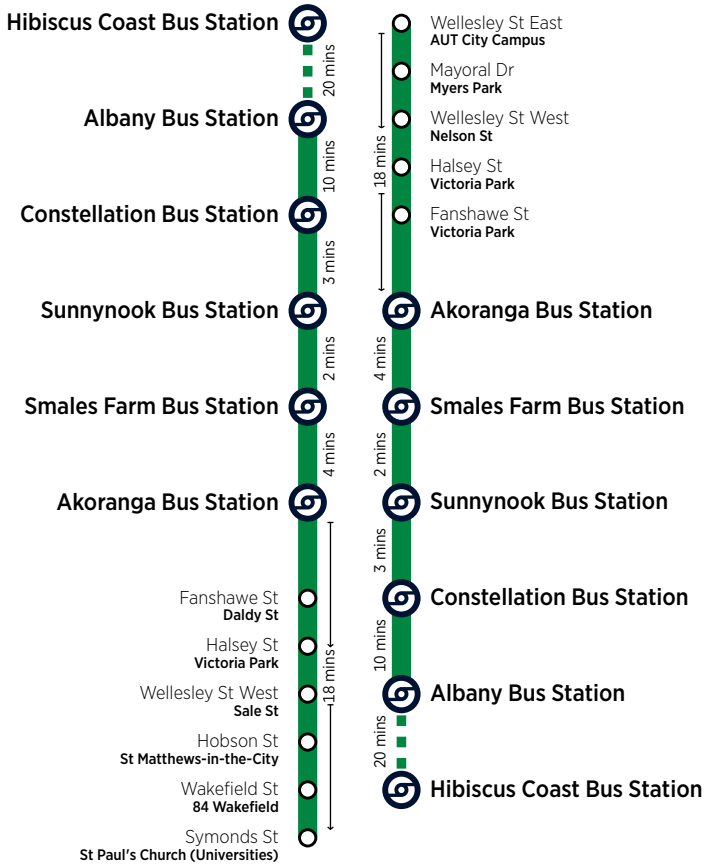

# NX2

via Northern Busway

### Legend

Average travel time, may vary with traffic

	Bus route		Key station or connection point		Bus stop
--	-----------	--	---------------------------------	--	----------

### From City universities

Wellesley St (Stop 7089)

Saturday

To Albany Bus Station

First bus: 07:06

07:06 to 00:06 15 mins

Last bus: 00:06

### From City universities

Wellesley St (Stop 7089)

Sunday and Public Holidays

To Albany Bus Station

First bus: 07:06

07:06 to 00:06 15 mins

Last bus: 00:06

J006318\_NN12\_Dec2020