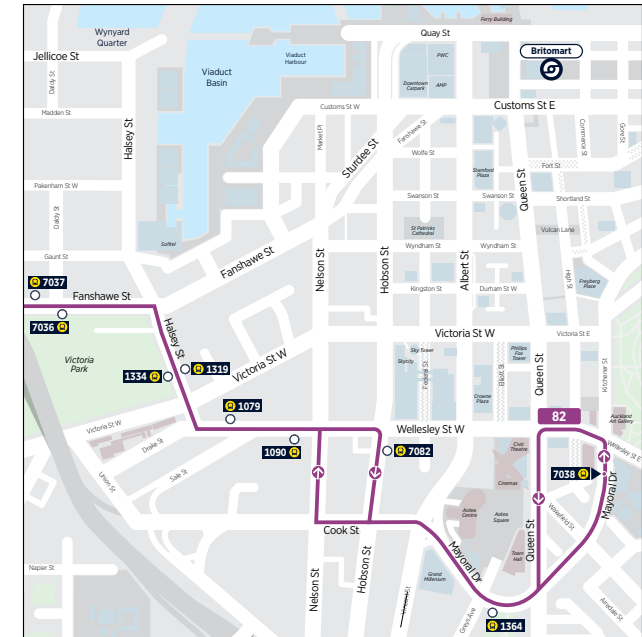

City Centre