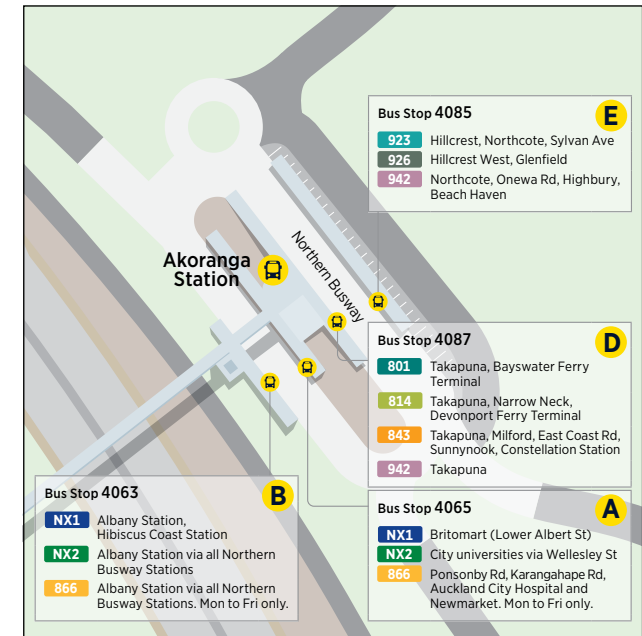

Akoranga Bus Station