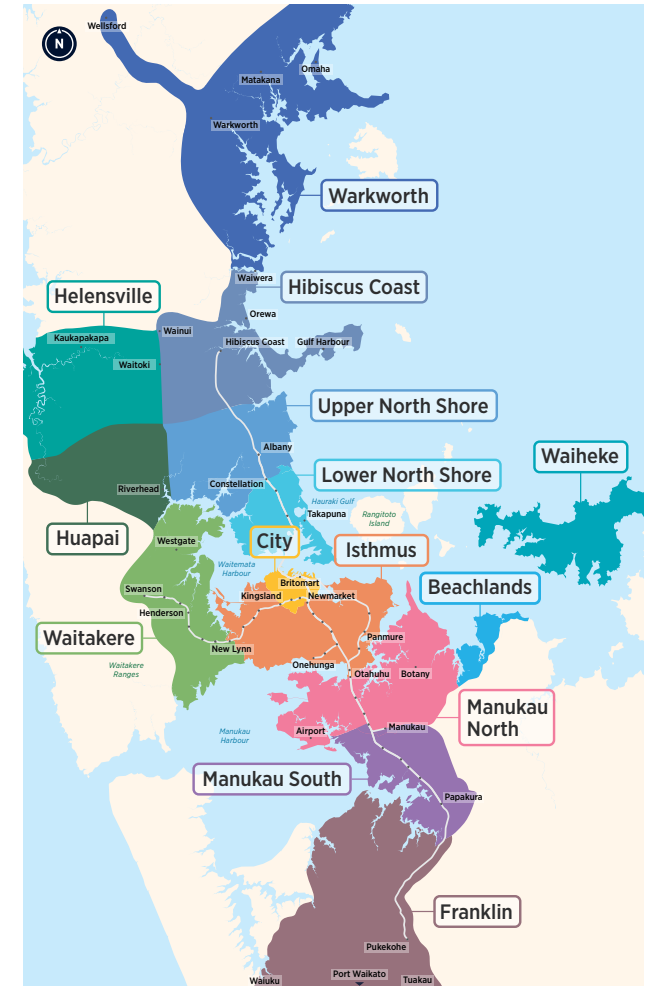

Other timetables available in this area that may interest you

Timetable	Routes
Devonport, Bayswater, Hauraki	801, 802, 806, 807, 814, Devonport Ferry, Bayswater Ferry
Long Bay, Torbay, Browns Bay, Mairangi Bay	83, 856, 861, 865, 878
Beach Haven, Birkenhead	97B, 97R, 97V, 917, 931, 933, 941, 942, 966, Beach Haven Ferry, Birkenhead Ferry
Glenfield, Bayview, Windy Ridge	95B, 95C, 906, 917, 939, 941, Birkenhead Ferry
Hillcrest, Northcote	923, 924, 926, 928, 942
Greenhithe, Unsworth Heights, Wairau Valley	120, 901, 906, 907
Albany	883, 884, 885, 861, 866, 889, 917
Hibiscus Coast	981, 982, 983, 984, 985, 986, 988, NX1, Gulf Harbour Ferry
Hibiscus Coast Station, Albany Station, Britomart (Lower Albert St) via all Northern Busway stations	NX1
Albany Station, City universities, Wellesley St via all Northern Busway stations	NX2

Warkworth

995, 996, 997, 998

Fare Zones & Boundaries

- Warkworth
- Hibiscus Coast
- Upper North Shore
- Lower North Shore
- Helensville
- Huapai
- Waitakere
- City
- Isthmus
- Waiheke
- Manukau North
- Manukau South
- Franklin
- Beachlands

For more information on fares visit www.AT.govt.nz/fares

Effective 25 January 2021