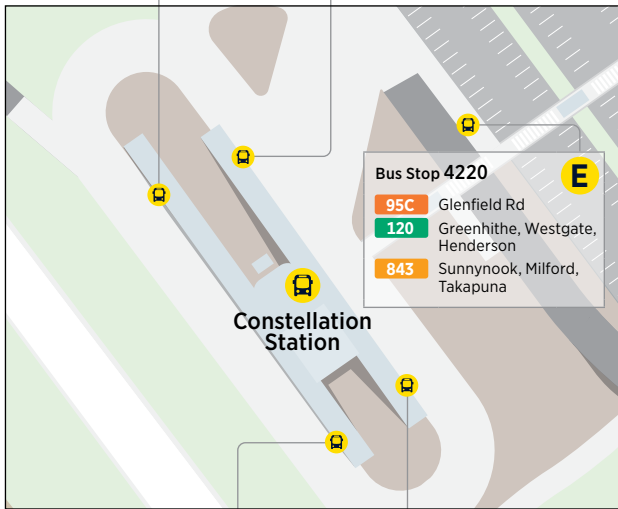

Constellation Bus Station

Bus Stop 4224
3:00pm-8:00pm only **B**

- **861** Bush Rd, Massey University, Glamorgan Dr, Torbay, Long Bay
- **901** Unsworth Dr, Wairau Rd
- **906** Link Dr, Glenfield, Windy Ridge, Archers Rd
- **907** Target Rd, Sunnynook Station, Campbells Bay

Bus Stop 4225 **C**

- **83** Mairangi Bay, Browns Bay
- **871** Forrest Hill Rd
- **878** East Coast Rd, Weatherly Rd, Browns Bay
- **883** Schnapper Rock
- **884** Apollo Dr, Triton Dr, Rosedale Rd, North Harbour Industrial Estate loop - anticlockwise. Mon to Fri only.
- **885** William Pickering Dr, Rosedale Rd, North Harbour Industrial Estate loop - clockwise. Mon to Fri only.
- **889** Apollo Dr, Hugh Green Dr

3:00pm-8:00pm only

- **NX1** Albany Station, Hibiscus Coast Station
- **NX2** Albany Station

Bus Stop 4222 **A**

- **NX1** Busway Stations, Britomart (Lower Albert St)
- **NX2** Busway Stations, Wellesley St, City Universities
- **83** Sunnynook Station, Smales Farm Station, Takapuna
- **866** Busway Stations, Ponsonby Rd, Karangahape Rd, Auckland City Hospital, Newmarket. Mon to Fri only.

Bus Stop 4223 **D**

- **866** Albany Station
- **NX1** Albany Station, Hibiscus Coast Station
- **NX2** Albany Station

NX1 & NX2 towards Albany will depart Stop C between 3:00pm-8:00pm

- **861** Bush Rd, Massey University, Glamorgan Dr, Torbay, Long Bay
- **901** Unsworth Dr, Wairau Rd
- **906** Link Dr, Glenfield, Windy Ridge, Archers Rd
- **907** Target Rd, Sunnynook Station, Campbells Bay

861, 901, 906, 907 will depart Stop B between 3:00pm-8:00pm

Bus Stop 4220 **E**

- **95C** Glenfield Rd
- **120** Greenhithe, Westgate, Henderson
- **843** Sunnynook, Milford, Takapuna

Milford

Bus Stop 3257

- **82** Takapuna, Wellesley St, City Centre (Mayoral Dr)
- **843** Takapuna, Akoranga Station
- **856** Beach Rd, Browns Bay, Torbay, Albany Station

Bus Stop 3354

- **82** Night Bus to Browns Bay via Beach Rd and Browns Bay Rd
- **856** Beach Rd, Browns Bay, Torbay, Albany Station

Bus Stop 3323

- **845** Nile Rd, North Shore Hospital, Smales Farm Station, Karaka St, Takapuna
- **856** Smales Farm Station, North Shore Hospital, Takapuna

Bus Stop 3282

- **843** East Coast Rd, Sunnynook, Constellation Station
- **845** Nile Rd, North Shore Hospital, Smales Farm Station, Karaka St, Takapuna
- **856** Smales Farm Station, North Shore Hospital, Takapuna

Bus Stop 3259

- **82** Takapuna, Wellesley St, City Centre (Mayoral Dr)
- **843** Takapuna, Akoranga Station

Bus Stop 3284

- **82** Night Bus to Browns Bay via Beach Rd and Browns Bay Rd
- **843** East Coast Rd, Sunnynook, Constellation Station

Smales Farm Bus Station

Bus Stop 3355 **B**

- **83** Mairangi Bay, Browns Bay
- **NX1** Albany Station, Hibiscus Coast Station
- **NX2** Albany Station
- **866** Albany Station

Bus Stop 3362 **C**

- **842** Shakespeare Rd, East Coast Rd, Crown Hill
- **845** Nile Rd, Milford
- **856** Milford, Beach Rd, Browns Bay, Torbay, Albany Station
- **871** Forrest Hill Rd, Constellation Station
- **901** Wairau Rd, Unsworth Dr, Constellation Station
- **906** Archers Rd, Windy Ridge, Glenfield, Link Dr, Constellation Station
- **928** North Shore Hospital, Northcote, Northcote Point
- **941** Glenfield shops, Kaipātiki Rd, Beach Haven

Bus Stop 3351 **A**

- **82** Wellesley St, Mayoral Dr
- **801** Bayswater Wharf
- **814** Narrow Neck, Devonport Ferry Terminal

Bus Stop 3360 **A**

- **NX1** Akoranga Station, Britomart (Lower Albert St)
- **NX2** Akoranga Station, Wellesley St, City Universities
- **866** Akoranga Station, Ponsonby Rd, Karangahape Rd, Auckland City Hospital, Newmarket. Mon to Fri only.

Bus Stop 3363 **D**

- **83** Takapuna
- **845** North Shore Hospital Karaka St, Takapuna
- **856** North Shore Hospital, Takapuna
- **871** Takapuna
- **941** North Shore Hospital, Takapuna

Sunnynook Bus Station