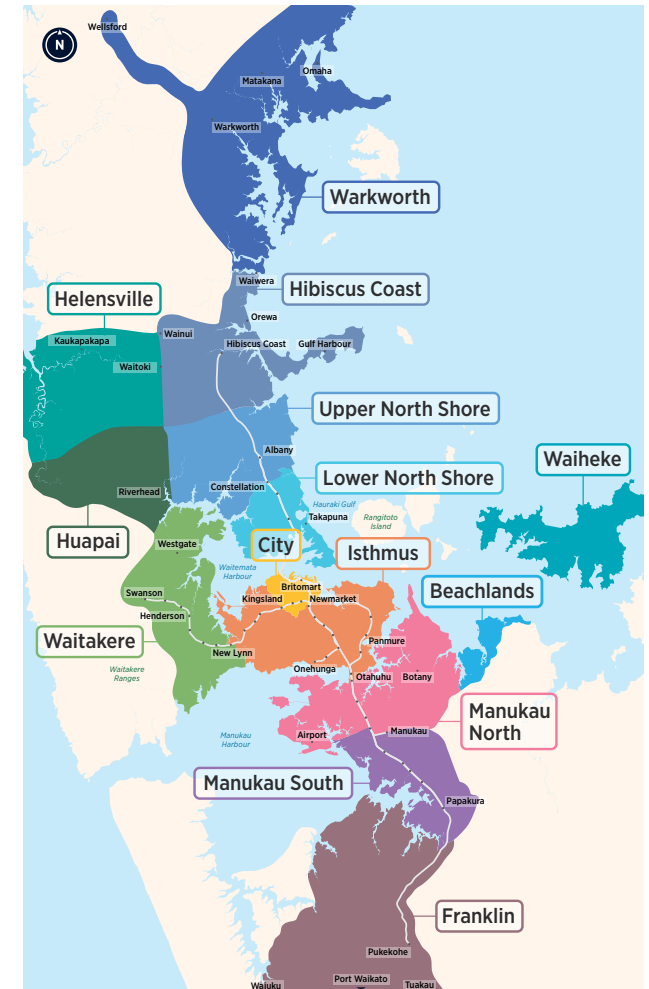

▶ 377

▶ 378

Routes

- ▶ **33** Papakura, Great South Rd, Manurewa, Manukau, Otahuhu Town Centre, Otahuhu Station
- ▶ **365** Manukau Station, Homai, Manurewa, Randwick Park, Takanini Station, Porchester Rd, Papakura Station
- ▶ **371** Takanini Station, Bruce Pulman Park, Cosgrave Rd, Old Wairoa Rd, Papakura Station
- ▶ **372** Papakura Station, Willis Rd, Sheehan Ave, Dominion Rd, Clevedon Rd, Papakura Station
- ▶ **373** Red Hill, Settlement Rd, Papakura Station
- ▶ **376** Drury, Papakura Station
- ▶ **377** Rosehill, Pahurehure, Papakura
- ▶ **378** Karaka Harbourside, Karaka Lakes, Papakura Station

Other timetables available in this area that may interest you

Timetable	Routes
Mangere, Otahuhu, Papatoetoe	31, 32, 38, 309, 309x, 313, 321, 324, 325, 326, Airport Link
Otara, Papatoetoe, Highbrook, East Tamaki	31, 33, 314, 325, 351, 352, 353, 361
Manurewa	33, 361, 362, 363, 365, 366
Pukekohe, Waiuku	391, 392, 393, 394, 395, 396, 398, 399
Airport	Airport Link
Train timetable	Southern Line

Fare Zones & Boundaries

- ▶ Warkworth
- ▶ Hibiscus Coast
- ▶ Manukau North
- ▶ Upper North Shore
- ▶ Waitakere
- ▶ Manukau South
- ▶ Lower North Shore
- ▶ City
- ▶ Franklin
- ▶ Helensville
- ▶ Isthmus
- ▶ Beachlands
- ▶ Waiheke

FREQUENT >>>

33

Otahuhu Station to Papakura Station

via Manukau Station, Manurewa Interchange and Great South Rd

Table with 7 columns: Station names (Otahuhu Station, Otahuhu Town Centre, Hunters Corner, Manukau Station - Davies Ave, Manurewa Interchange, Papakura Station) and time slots from 06:00 to 00:00.